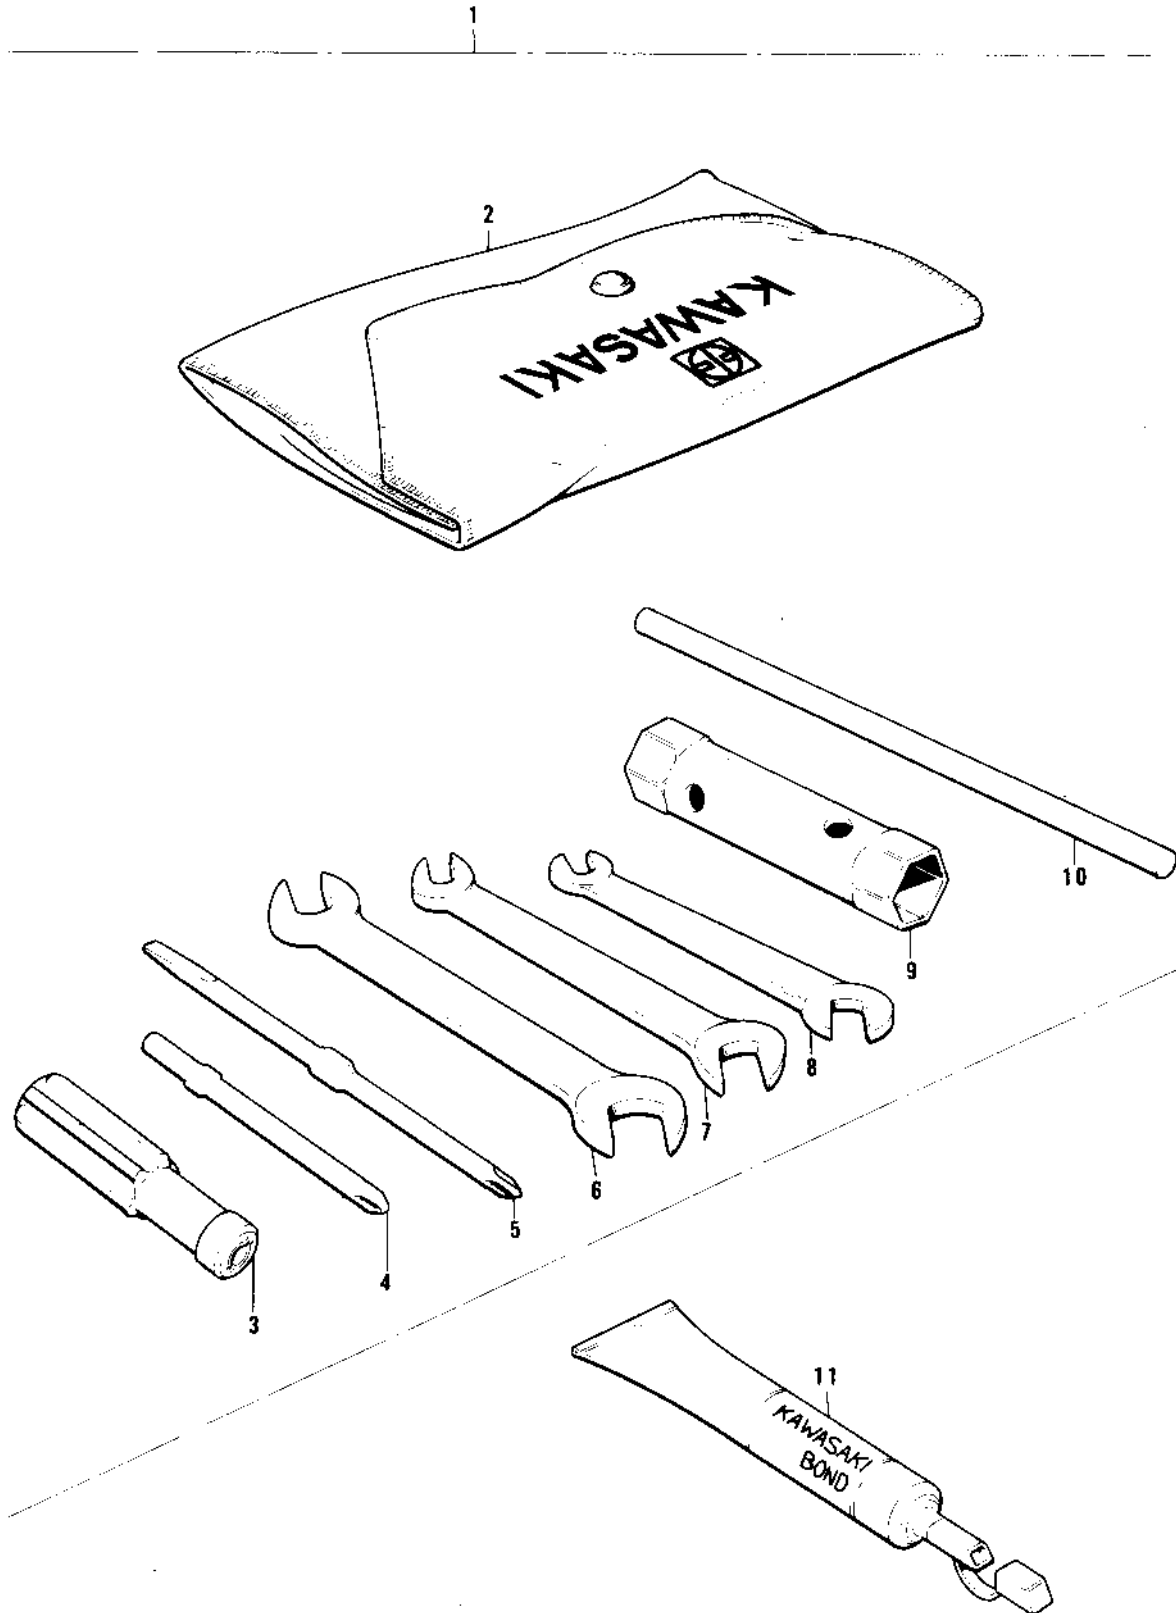

1979 KV75-A8

PARTS DIAGRAM

OWNER TOOLS ('76-'80)

1979 KV75-A8

PARTS LIST

OWNER TOOLS ('76-'80)

ITEM NAME	PART NUMBER	QUANTITY
*** N.L.A.*** (Canada) (Ref # 1)	56007-035	1
*** N.L.A.*** (Canada) (Ref # 1)	56007-1003	1
BAG,TOOL (Ref # 2)	56008-008	1
BAG,TOOL (Ref # 2)	56008-1007	1
92106-1001 (Canada) (Ref # 3)	92106-002	1
SCREW DRIVER #3 PHLIP (Ref # 4)	92107-005	1
TOOL-DRIVER (Ref # 5)	92107-1052	1
TOOL-WRENCH,OPEN END, (Ref # 6)	92110-1153	1
WRENCH,OPEN END,12X13 (Ref # 7)	92126-002	1
WRENCH,OPEN,8X10 (Ref # 8)	92126-001	1
WRENCH,BOX,17X21 (Ref # 9)	92110-012	1
BAR,SPARK PLUG WRENCH (Ref # 10)	92111-005	1
LIQUID GASKET (Ref # 11)	92104-002	10