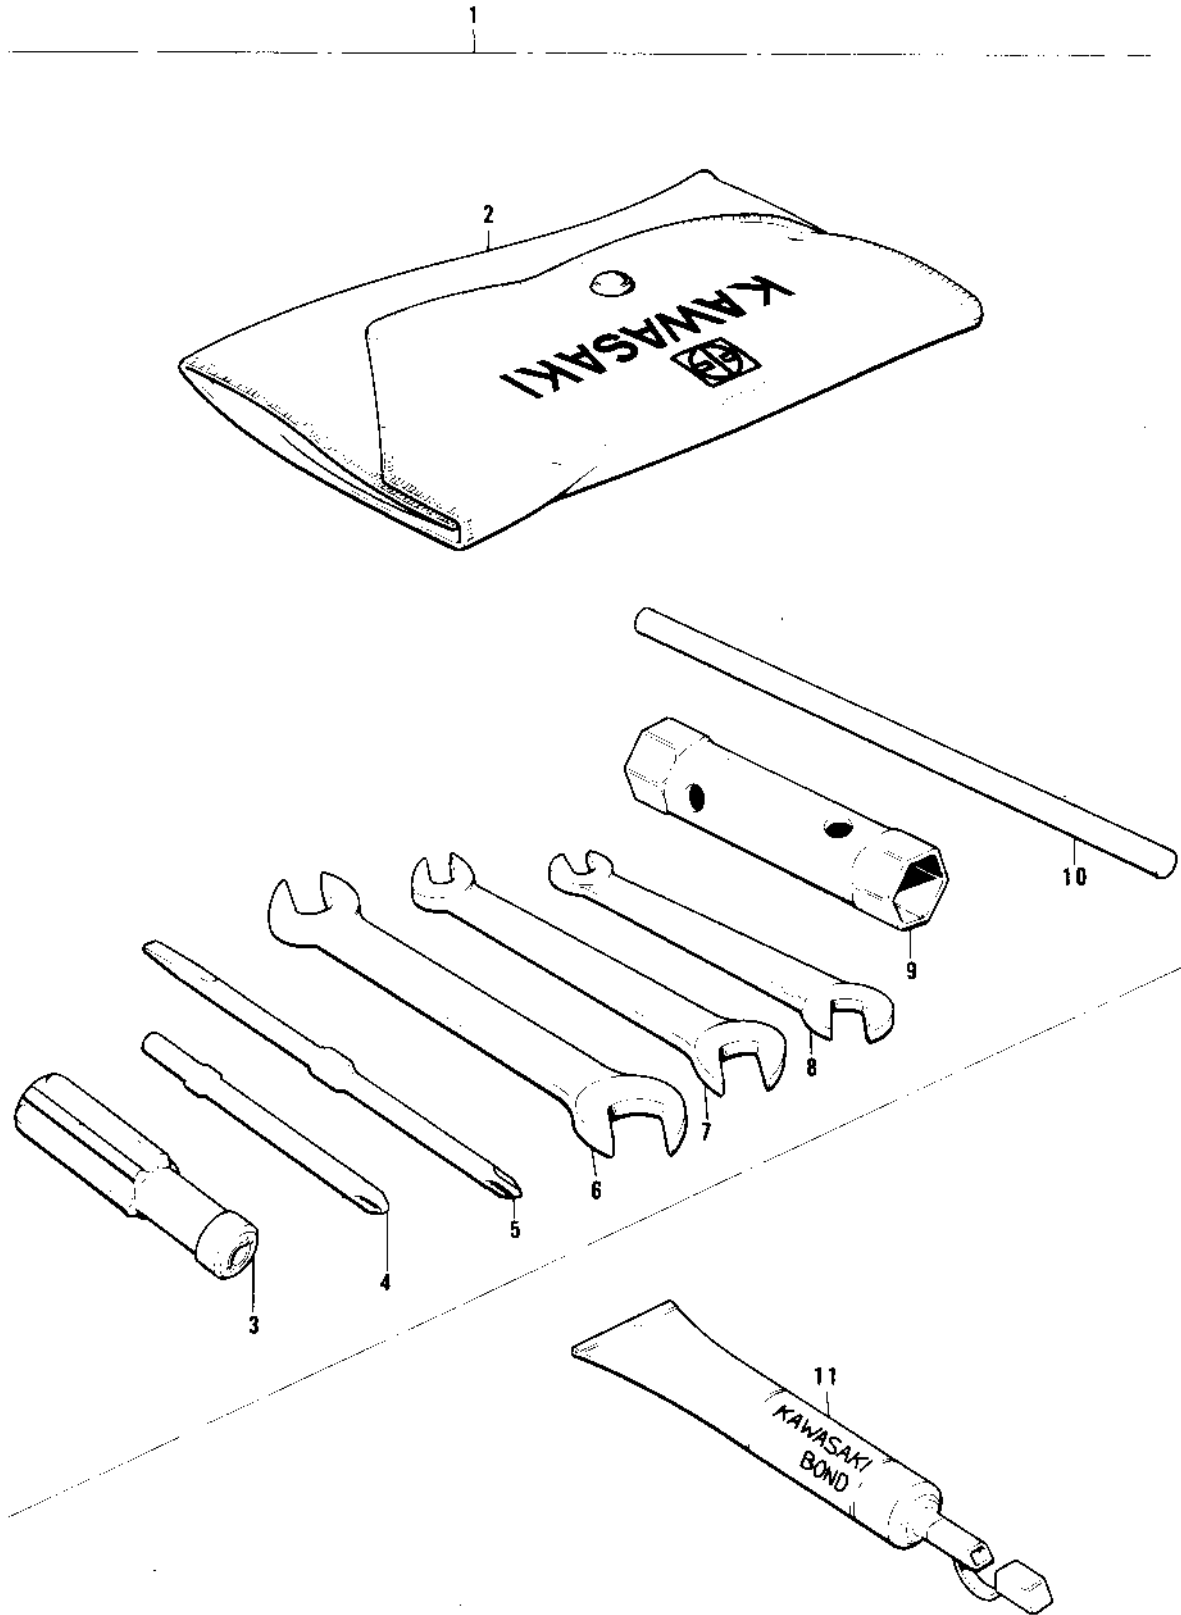

1977 KV75-A6 PARTS DIAGRAM

OWNER TOOLS ('76-'80)

1977 KV75-A6 PARTS LIST

OWNER TOOLS ('76-'80)

ITEM NAME	PART NUMBER	QUANTITY
*** N.L.A.*** (Canada) (Ref # 1)	56007-035	1
*** N.L.A.*** (Canada) (Ref # 1)	56007-1003	1
BAG,TOOL (Ref # 2)	56008-008	1
BAG,TOOL (Ref # 2)	56008-1007	1
92106-1001 (Canada) (Ref # 3)	92106-002	1
SCREW DRIVER #3 PHLIP (Ref # 4)	92107-005	1
TOOL-DRIVER (Ref # 5)	92107-1052	1
TOOL-WRENCH,OPEN END, (Ref # 6)	92110-1153	1
WRENCH,OPEN END,12X13 (Ref # 7)	92126-002	1
WRENCH,OPEN,8X10 (Ref # 8)	92126-001	1
WRENCH,BOX,17X21 (Ref # 9)	92110-012	1
BAR,SPARK PLUG WRENCH (Ref # 10)	92111-005	1
LIQUID GASKET (Ref # 11)	92104-002	1