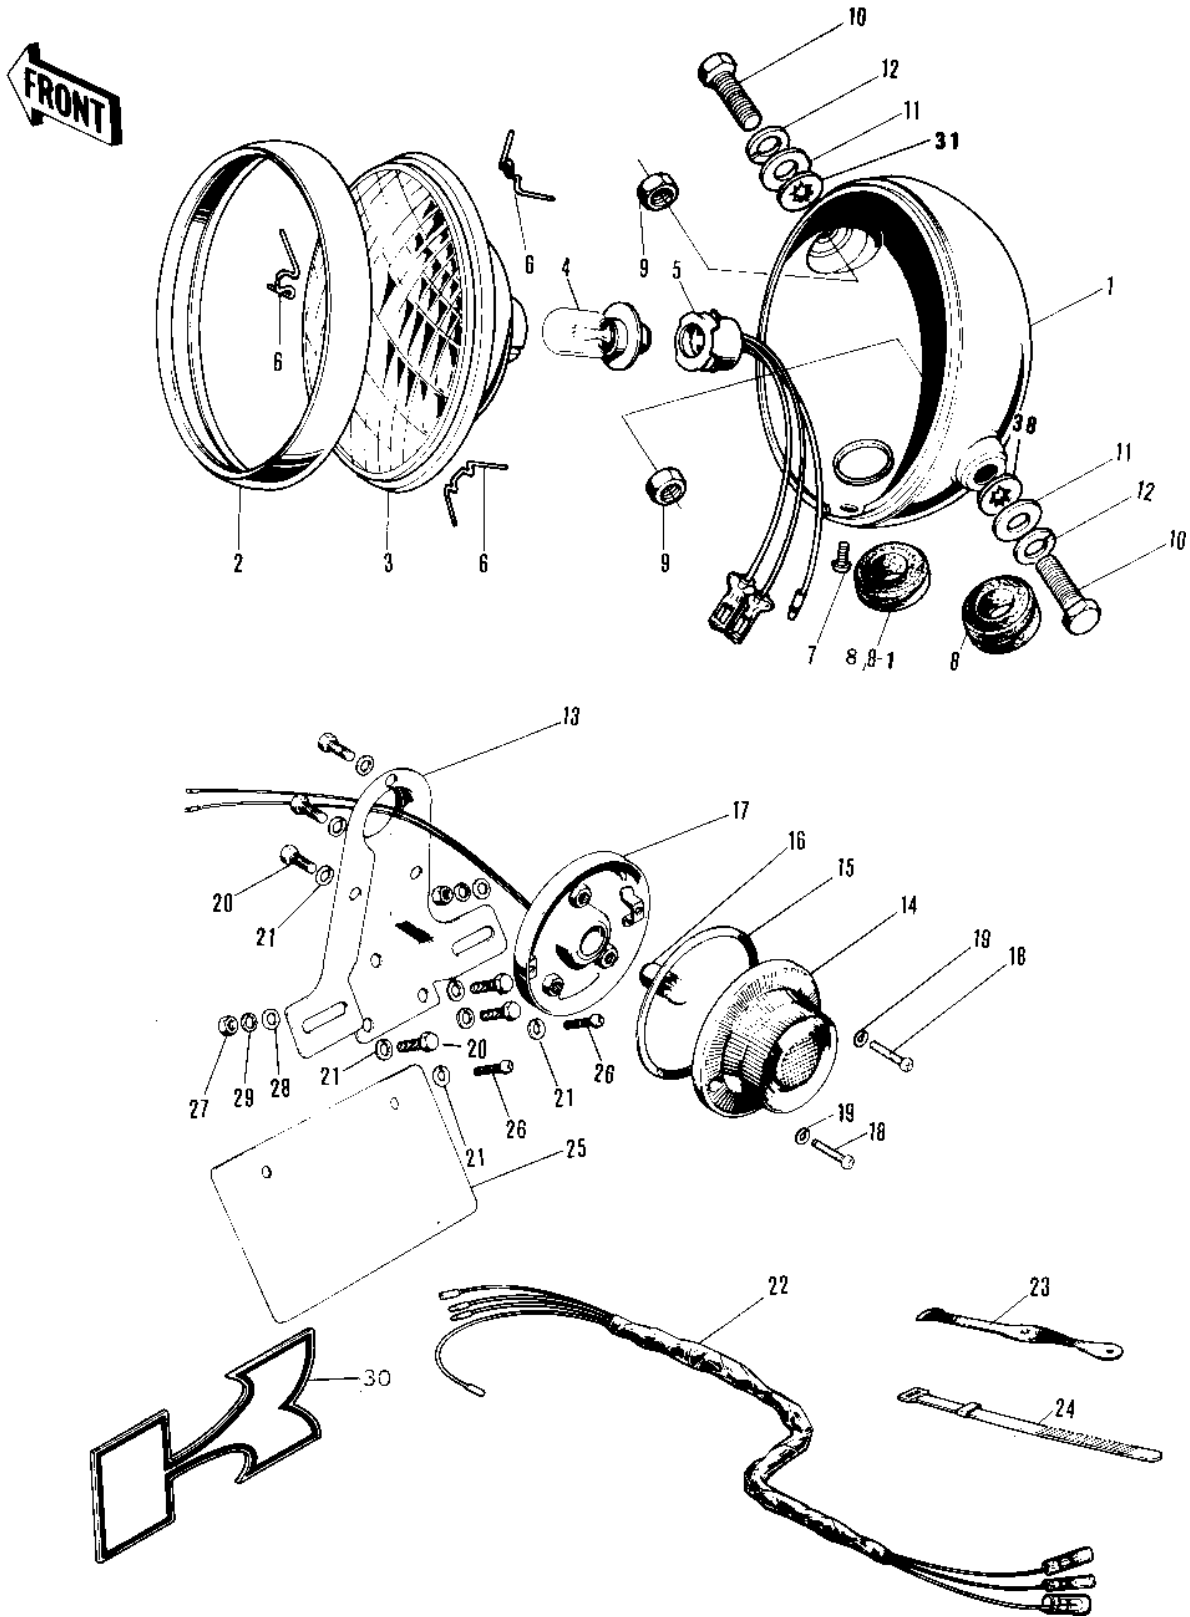

1979 KV75-A8 PARTS DIAGRAM

HEADLIGHT/TAILLIGHT/CHASSIS ELECTRICAL E

1979 KV75-A8 PARTS LIST

HEADLIGHT/TAILLIGHT/CHASSIS ELECTRICAL E

ITEM NAME	PART NUMBER	QUANTITY
BODY,HD LIGHT,FL BLCK (Ref # 1)	23005-1006-21	2
LAMP UNIT-HEAD (Ref # 2 7)	23004-023	1
RIM,HEAD LAMP (Ref # 2)	23006-043	1
LENS UNIT-HEAD LAMP (Ref # 3)	23007-010	1
BULB 6V 25/25W (Ref # 4)	92069-031	1
SOCKET HEAD LAMP (Ref # 5)	23008-009	1
CLAMP,HEAD LAMP LENS (Ref # 6)	23009-014	2
SCREW OVL CNTSNK 5X8 (Ref # 7)	222E0508A	1
SCREW,PAN HEAD,5X14 (Ref # 7)	23019-025	1
GROMMET WIRING HARNES (Ref # 8)	23023-007	1
GROMMET (Ref # 8-1)	23023-011	1
NUT 10MM (Ref # 9)	92016-027	1
BOLT-UPSET,10X20 (Ref # 10)	112B1020	1
WASHER PLAIN 10MM (Ref # 11)	411B1000	1
WASHER SPRING 10MM (Ref # 12)	461F1000	1
BKT-TAIL LAMP,BLACK (Ref # 13)	35028-005-10	1
LAMP ASSY-TAIL (Ref # 14 19)	23025-035	1
LENS-TAIL LAMP (Ref # 14)	23026-009	1
GASKET-TAIL LAMP LENS (Ref # 15)	23028-012	1
BULB 6V 10/3W (Ref # 16)	92069-020	1
SOCKET-TAIL LAMP (Ref # 17)	23027-025	1
SCREW-PAN HEAD,4X10 (Ref # 18)	220E0410A	1
WASHER SPRING 4MM (Ref # 19)	461F0400	1
BOLT-UPSET,6X12 (Ref # 20)	112G0612	1
WASHER PLAIN 6MM (Ref # 21)	410B0600	2
WIRING HARNESS,MAIN (Ref # 22)	26001-057	1
BAND RUBBER (Ref # 23)	92072-018	1
BAND,SHORT (Ref # 24)	92072-030	1
BRACKET-LICENCE PLATE (Ref # 25)	35027-006	1

1979 KV75-A8 PARTS LIST

HEADLIGHT/TAILLIGHT/CHASSIS ELECTRICAL E

ITEM NAME	PART NUMBER	QUANTITY
SCREW PAN HEAD 6X12 (Ref # 26)	220B0612	1
NUT 6MM (Ref # 27)	311B0600	2
WASHER SPRING 6MM (Ref # 29)	461F0600	1
EMBLEM,LICNSE PLT BKT (Ref # 30)	56018-176	1
WASHER LOCK 10MM (Ref # 31)	463H1000	1