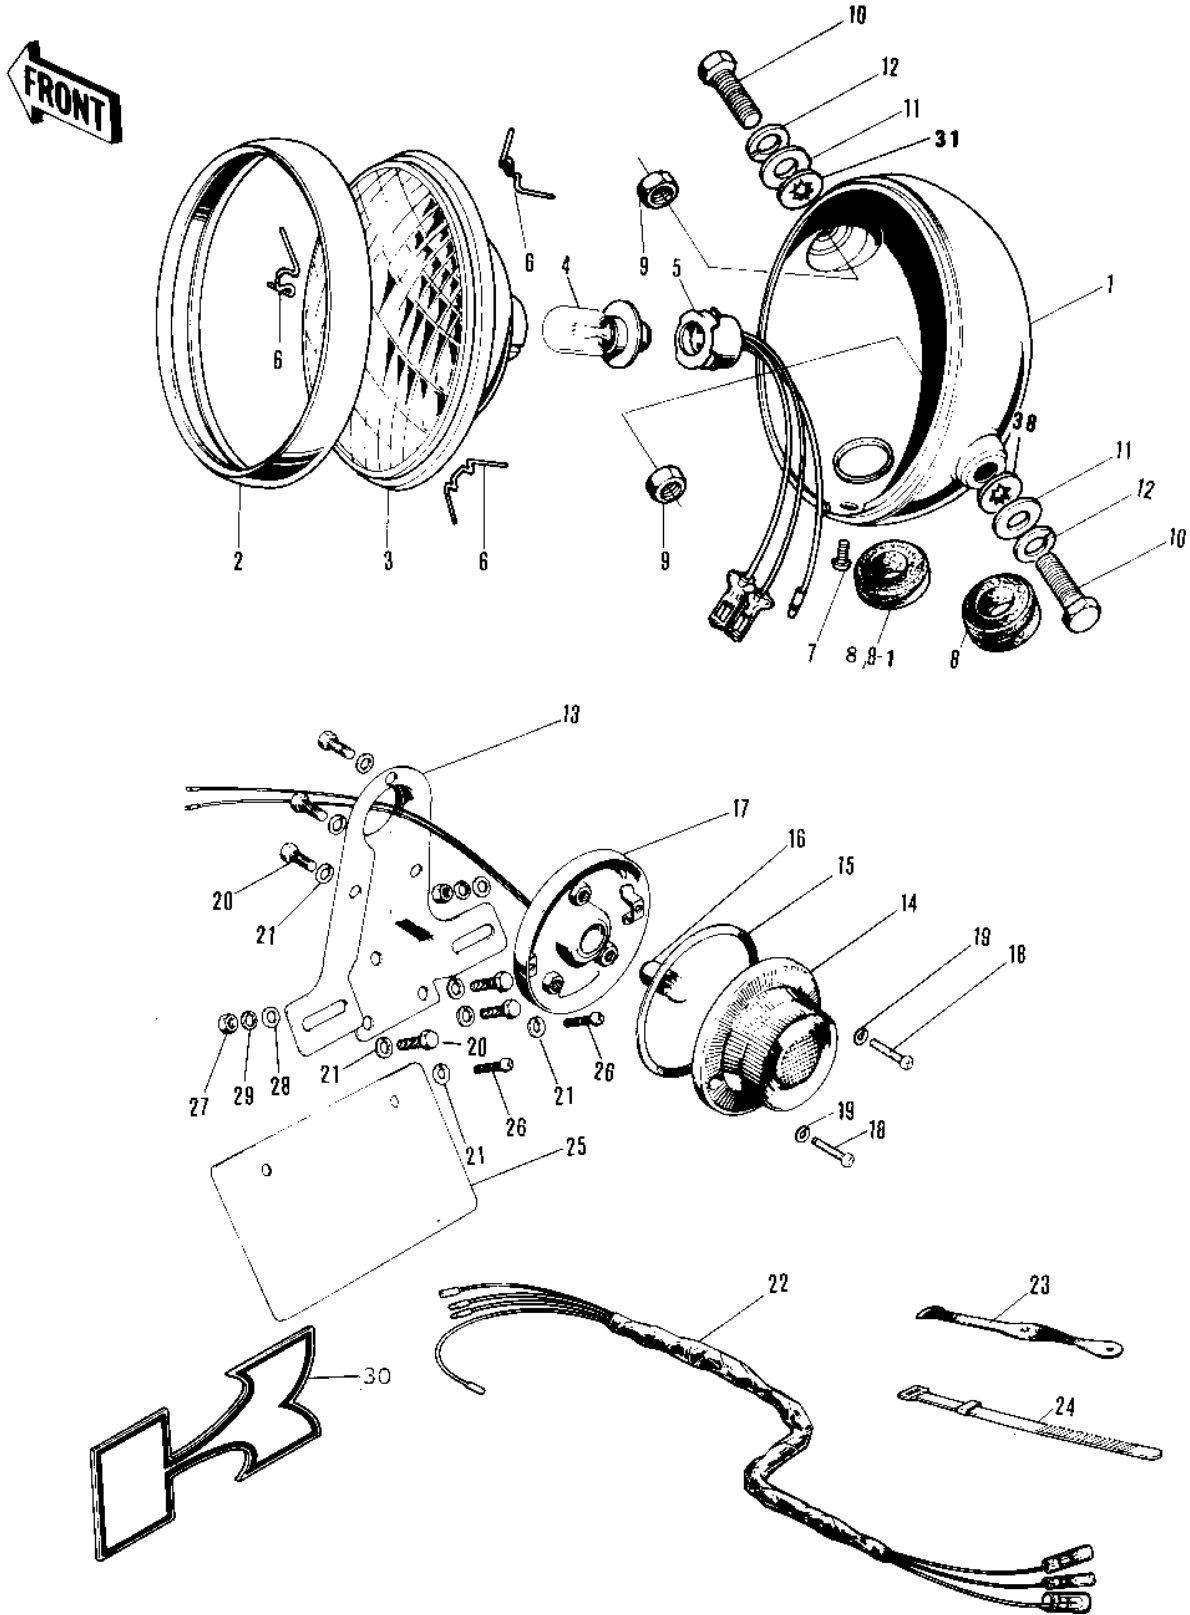

# 1978 KV75-A7 PARTS DIAGRAM

HEADLIGHT/TAILLIGHT/CHASSIS ELECTRICAL E

## HEADLIGHT/TAILLIGHT/CHASSIS ELECTRICAL E

ITEM NAME	PART NUMBER	QUANTITY
BODY,HD LIGHT,FL BLCK (Ref # 1)	23005-1006-21	1
BODY,HD LIGHT,FL BLCK (Ref # 1)	23005-1006-21	1
LAMP UNIT-HEAD (Ref # 2 7)	23004-023	1
RIM,HEAD LAMP (Ref # 2)	23006-043	1
LENS UNIT-HEAD LAMP (Ref # 3)	23007-010	1
BULB 6V 25/25W (Ref # 4)	92069-031	1
SOCKET HEAD LAMP (Ref # 5)	23008-009	1
CLAMP,HEAD LAMP LENS (Ref # 6)	23009-014	3
CLAMP,HEAD LAMP LENS (Ref # 6)	23009-014	3
SCREW OVL CNTSNK 5X8 (Ref # 7)	222E0508A	1
SCREW,PAN HEAD,5X14 (Ref # 7)	23019-025	1
GROMMET WIRING HARNES (Ref # 8)	23023-007	2
GROMMET (Ref # 8-1)	23023-011	1
NUT 10MM (Ref # 9)	92016-027	2
BOLT-UPSET,10X20 (Ref # 10)	112B1020	2
WASHER PLAIN 10MM (Ref # 11)	411B1000	2
WASHER SPRING 10MM (Ref # 12)	461F1000	2
BKT-TAIL LAMP,BLACK (Ref # 13)	35028-005-10	1
LAMP ASSY-TAIL (Ref # 14 19)	23025-035	1
LENS-TAIL LAMP (Ref # 14)	23026-009	1
GASKET-TAIL LAMP LENS (Ref # 15)	23028-012	1
BULB 6V 10/3W (Ref # 16)	92069-020	1
SOCKET-TAIL LAMP (Ref # 17)	23027-025	1
SCREW-PAN HEAD,4X10 (Ref # 18)	220E0410A	2
WASHER SPRING 4MM (Ref # 19)	461F0400	2
BOLT-UPSET,6X12 (Ref # 20)	112G0612	6
WASHER PLAIN 6MM (Ref # 21)	410B0600	6
WIRING HARNESS,MAIN (Ref # 22)	26001-057	1
BAND RUBBER (Ref # 23)	92072-018	3

# 1978 KV75-A7 PARTS LIST

## HEADLIGHT/TAILLIGHT/CHASSIS ELECTRICAL E

ITEM NAME	PART NUMBER	QUANTITY
BAND,SHORT (Ref # 24)	92072-030	4
BRACKET-LICENCE PLATE (Ref # 25)	35027-006	1
SCREW PAN HEAD 6X12 (Ref # 26)	220B0612	2
NUT 6MM (Ref # 27)	311B0600	2
NUT 6MM (Ref # 27)	311B0600	2
WASHER PLAIN 6MM (Ref # 28)	410B0600	4
WASHER SPRING 6MM (Ref # 29)	461F0600	2
EMBLEM,LICNSE PLT BKT (Ref # 30)	56018-176	1
WASHER LOCK 10MM (Ref # 31)	463H1000	2