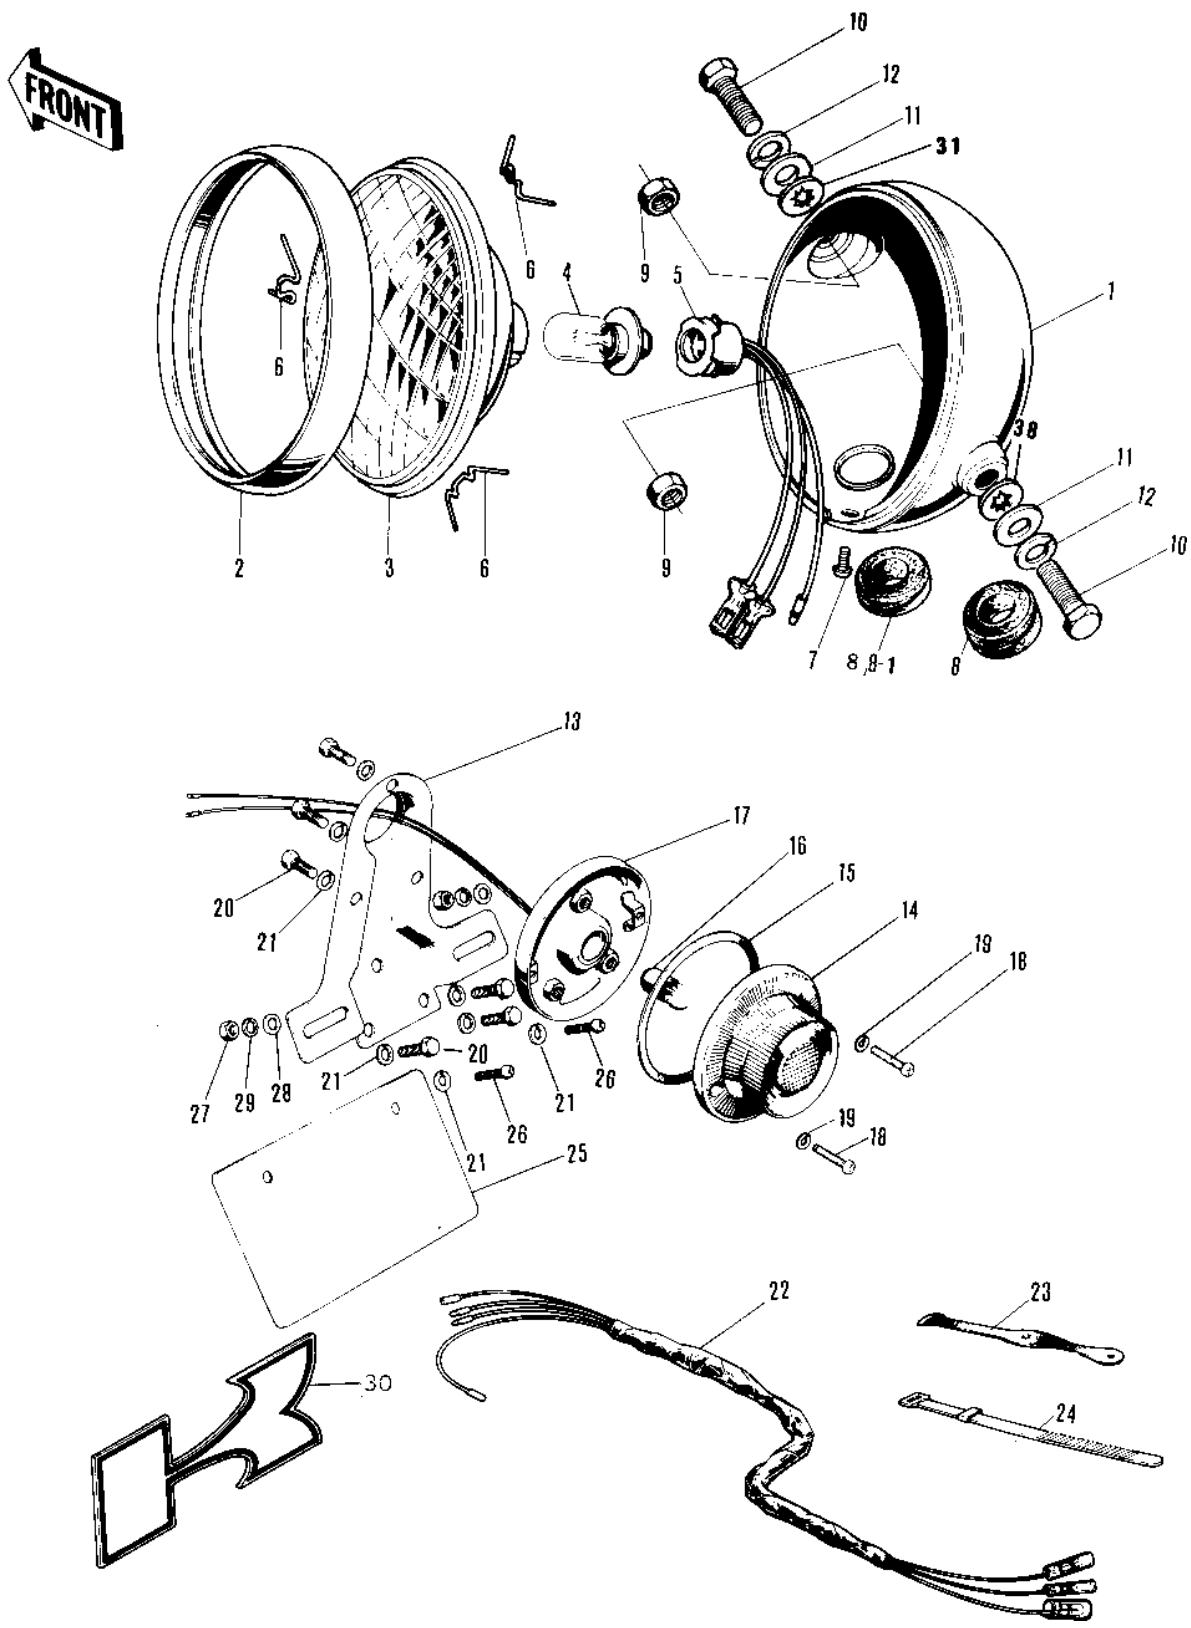

1976 KV75-A5 PARTS DIAGRAM

HEADLIGHT/TAILLIGHT/CHASSIS ELECTRICAL E

1976 KV75-A5 PARTS LIST

HEADLIGHT/TAILLIGHT/CHASSIS ELECTRICAL E

ITEM NAME	PART NUMBER	QUANTITY
BODY,HD LIGHT,FL BLCK (Ref # 1)	23005-1006-21	
BODY,HD LIGHT,FL BLCK (Ref # 1)	23005-1006-21	
LAMP UNIT-HEAD (Ref # 2 7)	23004-023	
RIM,HEAD LAMP (Ref # 2)	23006-043	
LENS UNIT-HEAD LAMP (Ref # 3)	23007-010	
BULB 6V 25/25W (Ref # 4)	92069-031	
SOCKET HEAD LAMP (Ref # 5)	23008-009	
CLAMP,HEAD LAMP LENS (Ref # 6)	23009-014	
CLAMP,HEAD LAMP LENS (Ref # 6)	23009-014	
SCREW OVL CNTSNK 5X8 (Ref # 7)	222E0508A	
SCREW,PAN HEAD,5X14 (Ref # 7)	23019-025	
GROMMET WIRING HARNES (Ref # 8)	23023-007	
GROMMET (Ref # 8-1)	23023-011	
NUT 10MM (Ref # 9)	92016-027	
BOLT-UPSET,10X20 (Ref # 10)	112B1020	
WASHER PLAIN 10MM (Ref # 11)	411B1000	
WASHER SPRING 10MM (Ref # 12)	461F1000	
BKT-TAIL LAMP,BLACK (Ref # 13)	35028-005-10	
LAMP ASSY-TAIL (Ref # 14 19)	23025-035	
LENS-TAIL LAMP (Ref # 14)	23026-009	
GASKET-TAIL LAMP LENS (Ref # 15)	23028-012	
BULB 6V 10/3W (Ref # 16)	92069-020	
SOCKET-TAIL LAMP (Ref # 17)	23027-025	
SCREW-PAN HEAD,4X10 (Ref # 18)	220E0410A	
WASHER SPRING 4MM (Ref # 19)	461F0400	
BOLT-UPSET,6X12 (Ref # 20)	112G0612	
WASHER PLAIN 6MM (Ref # 21)	410B0600	
WIRING HARNESS,MAIN (Ref # 22)	26001-057	
BAND RUBBER (Ref # 23)	92072-018	

1976 KV75-A5 PARTS LIST

HEADLIGHT/TAILLIGHT/CHASSIS ELECTRICAL E

ITEM NAME	PART NUMBER	QUANTITY
BAND,SHORT (Ref # 24)	92072-030	
BRACKET-LICENCE PLATE (Ref # 25)	35027-006	
SCREW PAN HEAD 6X12 (Ref # 26)	220B0612	
NUT 6MM (Ref # 27)	311B0600	
NUT 6MM (Ref # 27)	311B0600	
WASHER PLAIN 6MM (Ref # 28)	410B0600	
WASHER SPRING 6MM (Ref # 29)	461F0600	
EMBLEM,LICNSE PLT BKT (Ref # 30)	56018-176	
WASHER LOCK 10MM (Ref # 31)	463H1000	