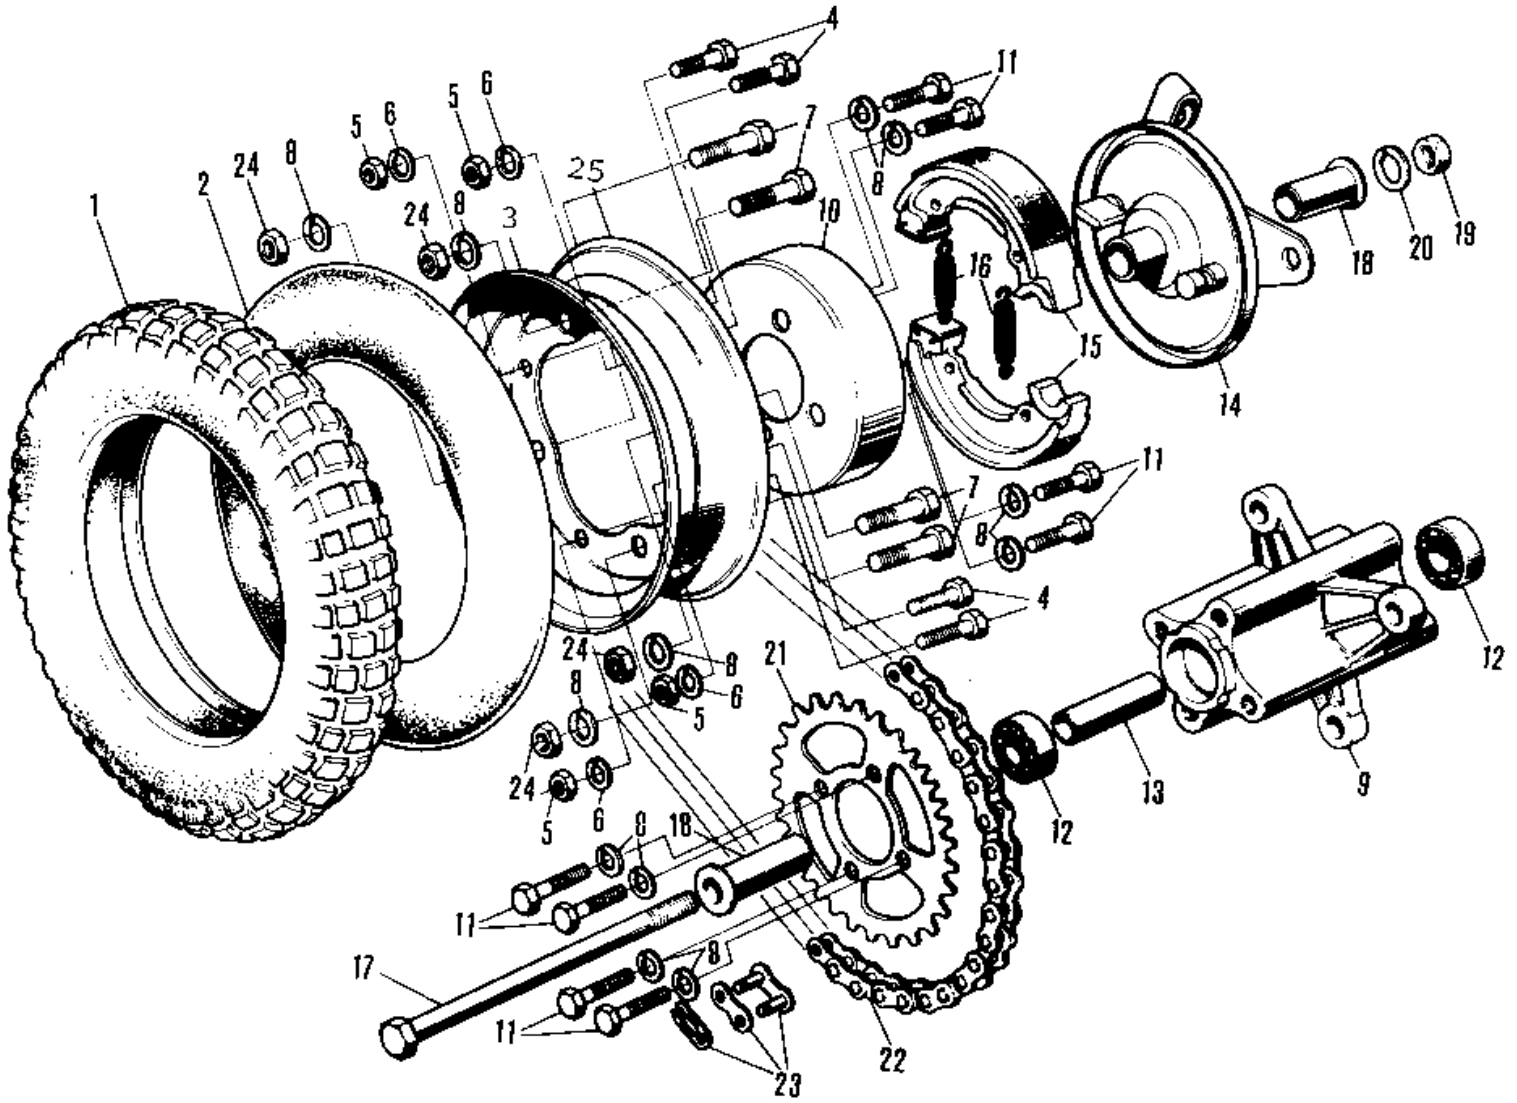

1980 KV75 PARTS DIAGRAM

REAR WHEEL/TIRE/HUB/BRAKE/CHAIN ('76-'80)

1980 KV75 PARTS LIST

REAR WHEEL/TIRE/HUB/BRAKE/CHAIN ('76-'80)

ITEM NAME	PART NUMBER	QUANTITY
UNAVAILABLE IN PRICE BOOK (Ref # 1)	41021-052	1
TUBE 350-8 (Ref # 2)	41022-037	1
RIM,2.50-8 (Ref # 3)	41025-081	1
BOLT,HEX HEAD,10X16 (Ref # 4)	113G1016	4
NUT,10MM (Ref # 5)	314B1000	4
WASHER SPRING 10MM (Ref # 6)	461F1000	4
BOLT,HEX HEAD,10X25 (Ref # 7)	113G1025	4
WASHER SPRING 10MM (Ref # 8)	461F1000	12
DRUM ASSY-REAR BRAKE (Ref # 8 13)	42005-025	1
DRUM-BRAKE (Ref # 10)	41054-003	1
BOLT-HEX HEAD,10X28 (Ref # 11)	92001-017	8
BEARING-BALL #6201Z (Ref # 12)	601B6201Z	2
SPACER-BEARING (Ref # 13)	42010-020	1
PANEL-ASY,RR BRK (Ref # 14 16)	42006-056	1
PANEL-ASY,RR BRK (Ref # 14 16)	41035-1010	1
SHOE,BRAKE (Ref # 15,16)	41048-1010	1
SHOE,BRAKE (Ref # 15,16)	41048-1010	2
SPRING-BRAKE SHOE (Ref # 16)	41049-009	2
AXLE-REAR (Ref # 17)	42031-028	1
COLLAR-REAR AXLE (Ref # 18)	42032-029	2
NUT-HEX-FINE (Ref # 19)	314B1200	1
WASHER SPRING 12MM (Ref # 20)	461F1200	1
REAR SPROCKET 33T (Ref # 21)	42041-086	1
DR CHAIN 420X88 (Ref # 22)	92057-1006	1
DR CHAIN 420X88 (Ref # 22)	92057-1006	1
CHAIN JOINT 420 (Ref # 23)	92058-003	1
NUT,10MM (Ref # 24)	314B1000	4
RIM,2.50-8 (Ref # 25)	41025-082	1