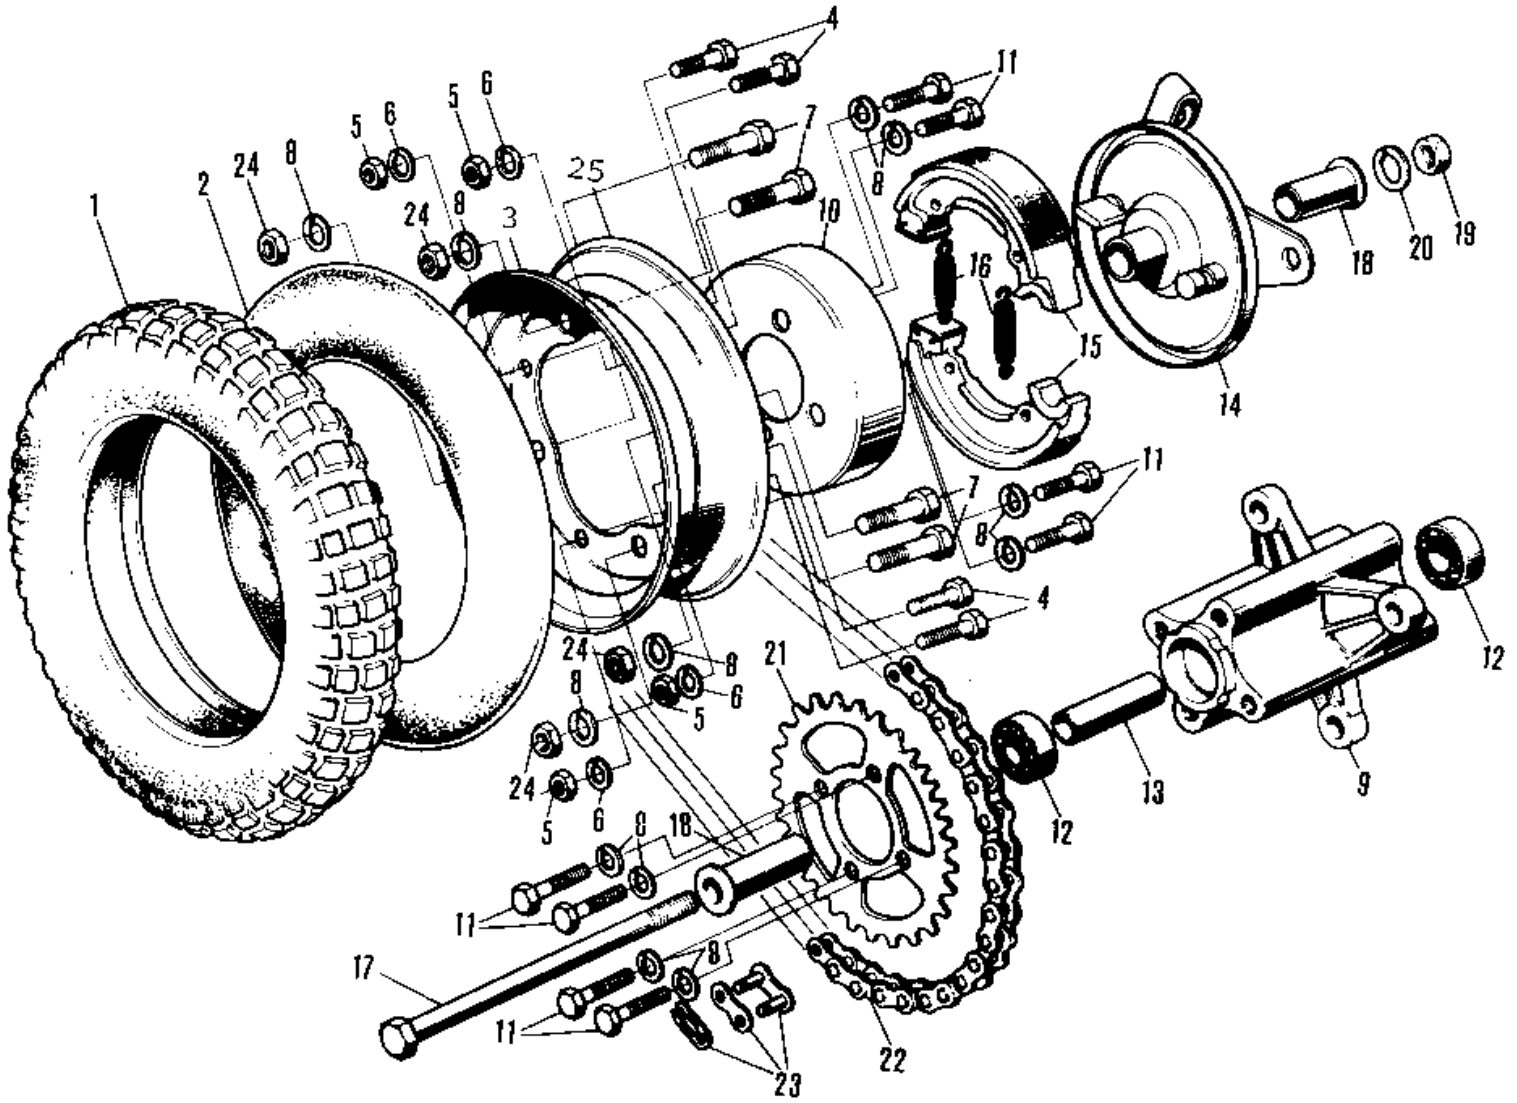

# 1979 KV75-A8 PARTS DIAGRAM

REAR WHEEL/TIRE/HUB/BRAKE/CHAIN ('76-'80)

# 1979 KV75-A8 PARTS LIST

REAR WHEEL/TIRE/HUB/BRAKE/CHAIN ('76-'80)

ITEM NAME	PART NUMBER	QUANTITY
UNAVAILABLE IN PRICE BOOK (Ref # 1)	41021-052	1
TUBE 350-8 (Ref # 2)	41022-037	1
RIM,2.50-8 (Ref # 3)	41025-081	1
BOLT,HEX HEAD,10X16 (Ref # 4)	113G1016	4
NUT,10MM (Ref # 5)	314B1000	4
WASHER SPRING 10MM (Ref # 6)	461F1000	4
BOLT,HEX HEAD,10X25 (Ref # 7)	113G1025	4
WASHER SPRING 10MM (Ref # 8)	461F1000	12
DRUM ASSY-REAR BRAKE (Ref # 8 13)	42005-025	1
DRUM-BRAKE (Ref # 10)	41054-003	1
BOLT-HEX HEAD,10X28 (Ref # 11)	92001-017	8
BEARING-BALL #6201Z (Ref # 12)	601B6201Z	2
SPACER-BEARING (Ref # 13)	42010-020	1
PANEL-ASY,RR BRK (Ref # 14 16)	42006-056	1
PANEL-ASY,RR BRK (Ref # 14 16)	41035-1010	1
SHOE,BRAKE (Ref # 15,16)	41048-1010	1
SHOE,BRAKE (Ref # 15,16)	41048-1010	2
SPRING-BRAKE SHOE (Ref # 16)	41049-009	2
AXLE-REAR (Ref # 17)	42031-028	1
COLLAR-REAR AXLE (Ref # 18)	42032-029	2
NUT-HEX-FINE (Ref # 19)	314B1200	1
WASHER SPRING 12MM (Ref # 20)	461F1200	1
REAR SPROCKET 33T (Ref # 21)	42041-086	1
DR CHAIN 420X88 (Ref # 22)	92057-1006	1
DR CHAIN 420X88 (Ref # 22)	92057-1006	1
CHAIN JOINT 420 (Ref # 23)	92058-003	1
NUT,10MM (Ref # 24)	314B1000	4
RIM,2.50-8 (Ref # 25)	41025-082	1