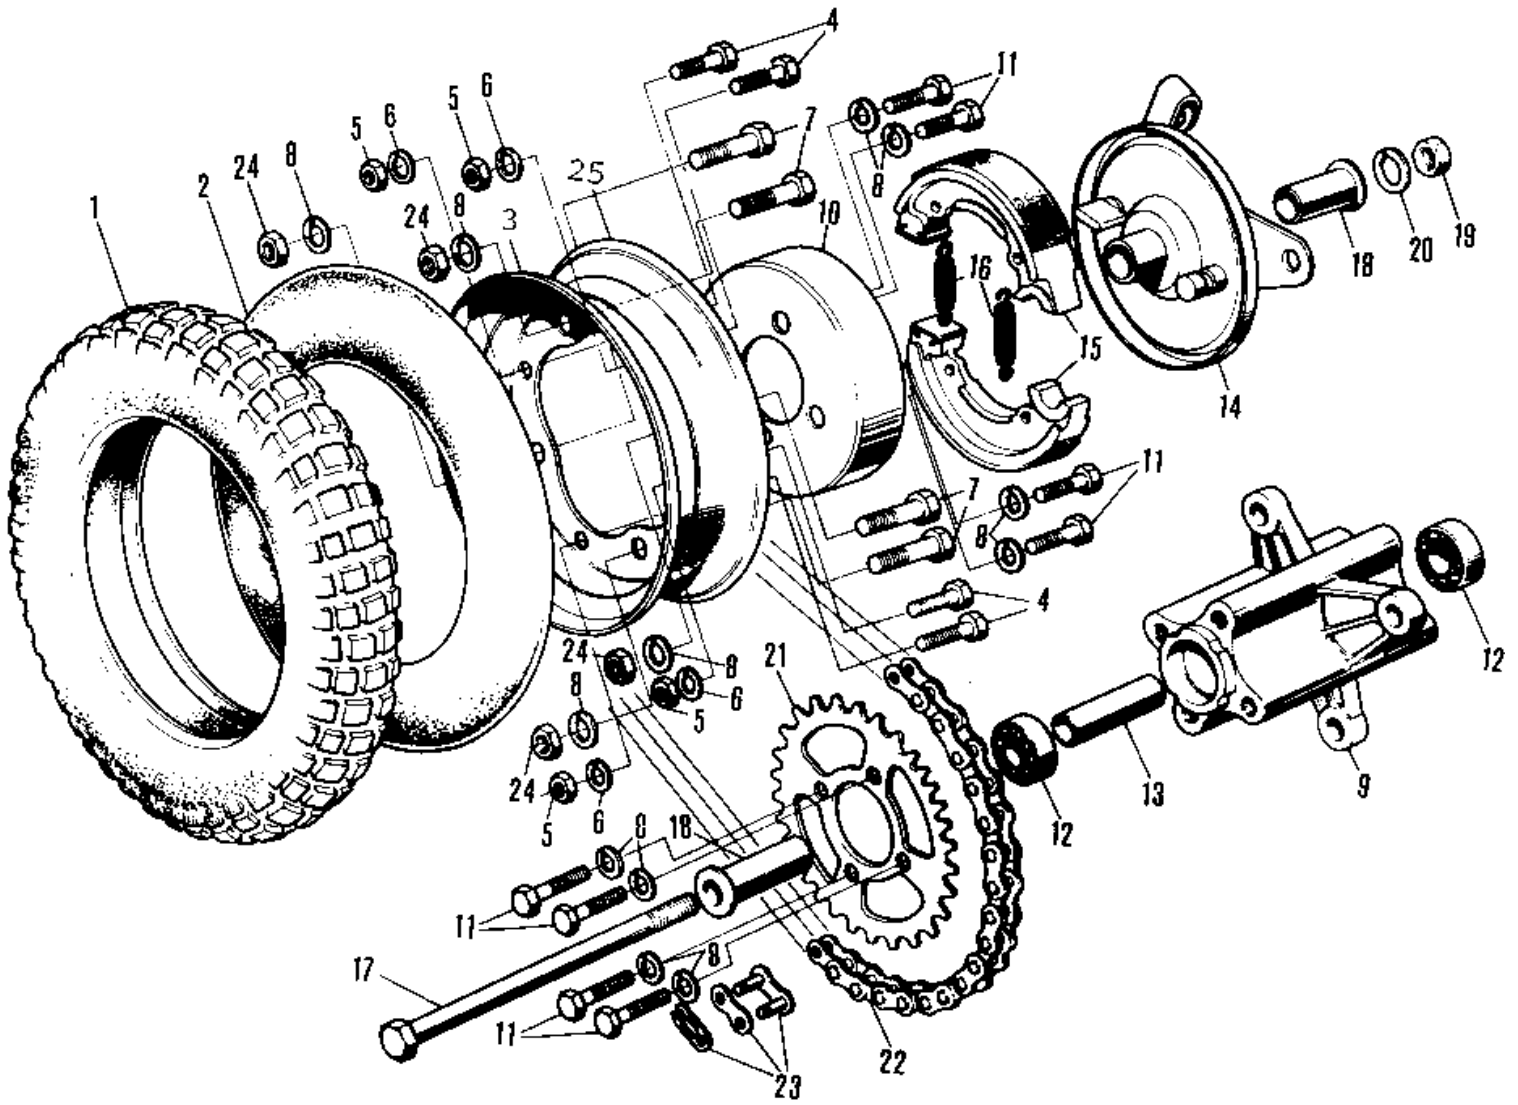

1979 KV75-A8

PARTS DIAGRAM

REAR WHEEL/TIRE/HUB/BRAKE/CHAIN ('76-'80)

1979 KV75-A8

PARTS LIST

REAR WHEEL/TIRE/HUB/BRAKE/CHAIN ('76-'80)

ITEM NAME	PART NUMBER	QUANTITY
UNAVAILABLE IN PRICE BOOK (Ref # 1)	41021-052	1
TUBE 350-8 (Ref # 2)	41022-037	1
RIM,2.50-8 (Ref # 3)	41025-081	1
BOLT,HEX HEAD,10X16 (Ref # 4)	113G1016	4
NUT,10MM (Ref # 5)	314B1000	4
WASHER SPRING 10MM (Ref # 6)	461F1000	4
BOLT,HEX HEAD,10X25 (Ref # 7)	113G1025	4
WASHER SPRING 10MM (Ref # 8)	461F1000	12
DRUM ASSY-REAR BRAKE (Ref # 8 13)	42005-025	1
DRUM-BRAKE (Ref # 10)	41054-003	1
BOLT-HEX HEAD,10X28 (Ref # 11)	92001-017	8
BEARING-BALL #6201Z (Ref # 12)	601B6201Z	2
SPACER-BEARING (Ref # 13)	42010-020	1
PANEL-ASY,RR BRK (Ref # 14 16)	42006-056	1
PANEL-ASY,RR BRK (Ref # 14 16)	41035-1010	1
SHOE,BRAKE (Ref # 15,16)	41048-1010	1
SHOE,BRAKE (Ref # 15,16)	41048-1010	2
SPRING-BRAKE SHOE (Ref # 16)	41049-009	2
AXLE-REAR (Ref # 17)	42031-028	1
COLLAR-REAR AXLE (Ref # 18)	42032-029	2
NUT-HEX-FINE (Ref # 19)	314B1200	1
WASHER SPRING 12MM (Ref # 20)	461F1200	1
REAR SPROCKET 33T (Ref # 21)	42041-086	1
DR CHAIN 420X88 (Ref # 22)	92057-1006	1
DR CHAIN 420X88 (Ref # 22)	92057-1006	1
CHAIN JOINT 420 (Ref # 23)	92058-003	1
NUT,10MM (Ref # 24)	314B1000	4
RIM,2.50-8 (Ref # 25)	41025-082	1