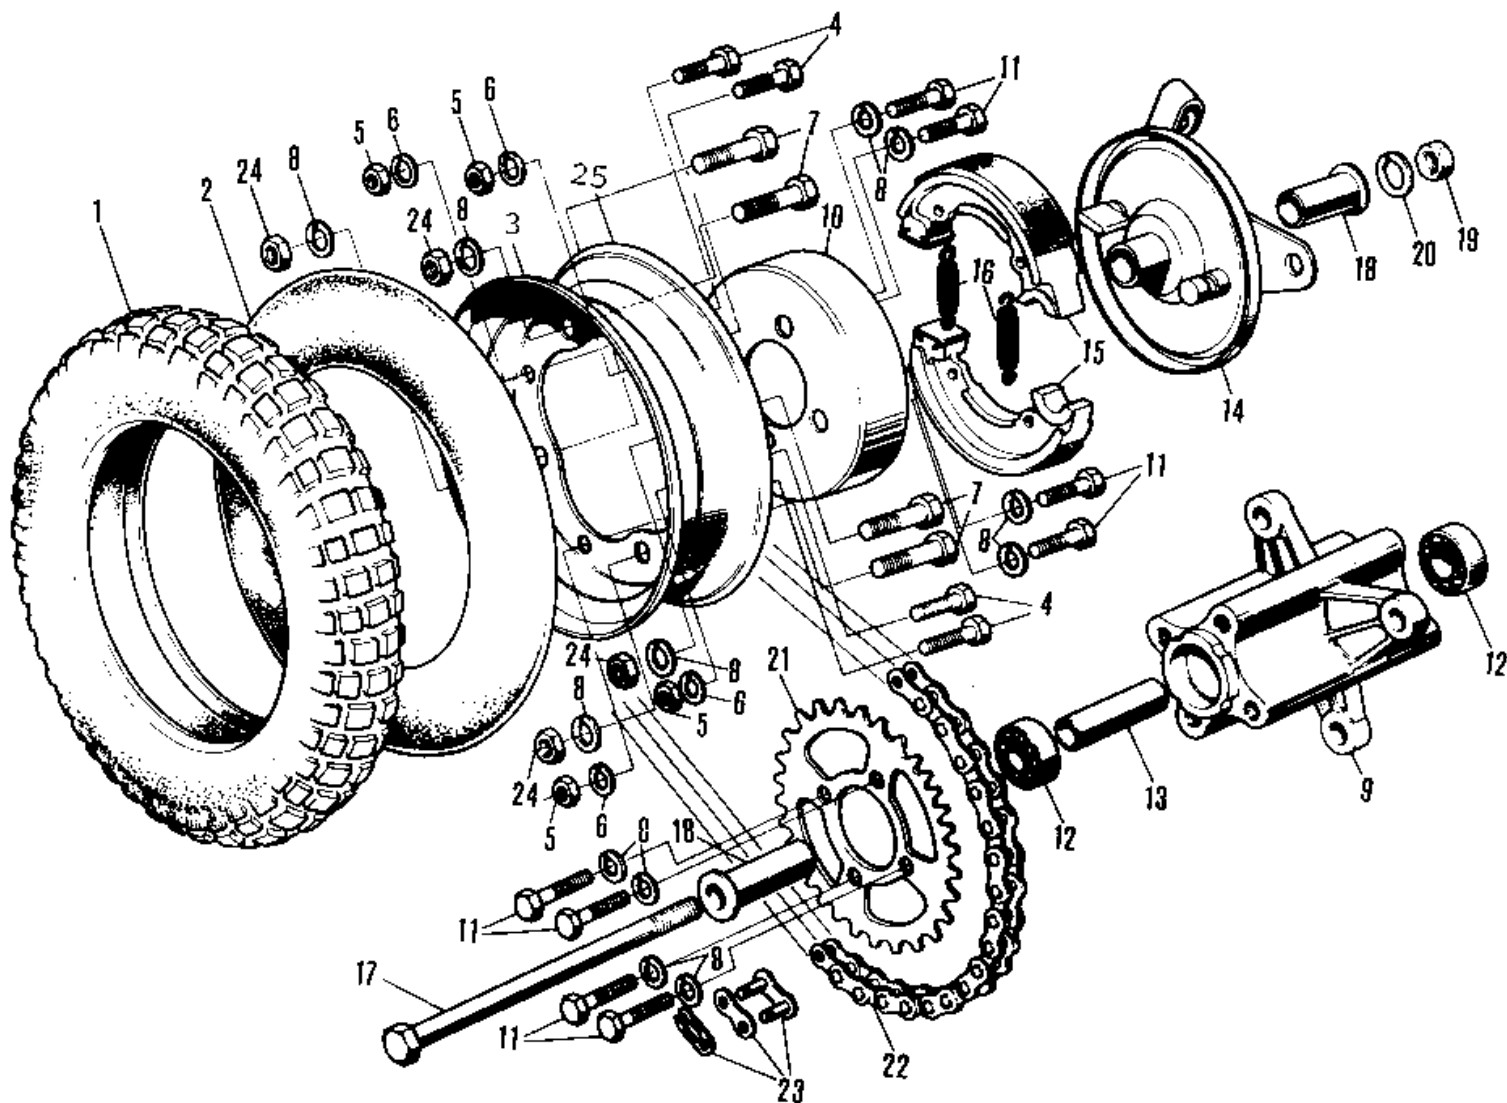

1979 KV75-A8 PARTS DIAGRAM

REAR WHEEL/TIRE/HUB/BRAKE/CHAIN ('76-'80)

1979 KV75-A8 PARTS LIST

REAR WHEEL/TIRE/HUB/BRAKE/CHAIN ('76-'80)

ITEM NAME	PART NUMBER	QUANTITY
UNAVAILABLE IN PRICE BOOK (Ref # 1)	41021-052	1
TUBE 350-8 (Ref # 2)	41022-037	1
RIM,2.50-8 (Ref # 3)	41025-081	1
BOLT,HEX HEAD,10X16 (Ref # 4)	113G1016	1
NUT,10MM (Ref # 5)	314B1000	2
WASHER SPRING 10MM (Ref # 6)	461F1000	2
BOLT,HEX HEAD,10X25 (Ref # 7)	113G1025	1
DRUM ASSY-REAR BRAKE (Ref # 8 13)	42005-025	1
DRUM-BRAKE (Ref # 10)	41054-003	1
BOLT-HEX HEAD,10X28 (Ref # 11)	92001-017	1
BEARING-BALL #6201Z (Ref # 12)	601B6201Z	1
SPACER-BEARING (Ref # 13)	42010-020	1
PANEL-ASY,RR BRK (Ref # 14 16)	42006-056	1
PANEL-ASY,RR BRK (Ref # 14 16)	41035-1010	1
SHOE,BRAKE (Ref # 15,16)	41048-1010	2
SPRING-BRAKE SHOE (Ref # 16)	41049-009	1
AXLE-REAR (Ref # 17)	42031-028	1
COLLAR-REAR AXLE (Ref # 18)	42032-029	1
NUT-HEX-FINE (Ref # 19)	314B1200	1
WASHER SPRING 12MM (Ref # 20)	461F1200	1
REAR SPROCKET 33T (Ref # 21)	42041-086	1
DR CHAIN 420X88 (Ref # 22)	92057-1006	2
CHAIN JOINT 420 (Ref # 23)	92058-003	1
RIM,2.50-8 (Ref # 25)	41025-082	1