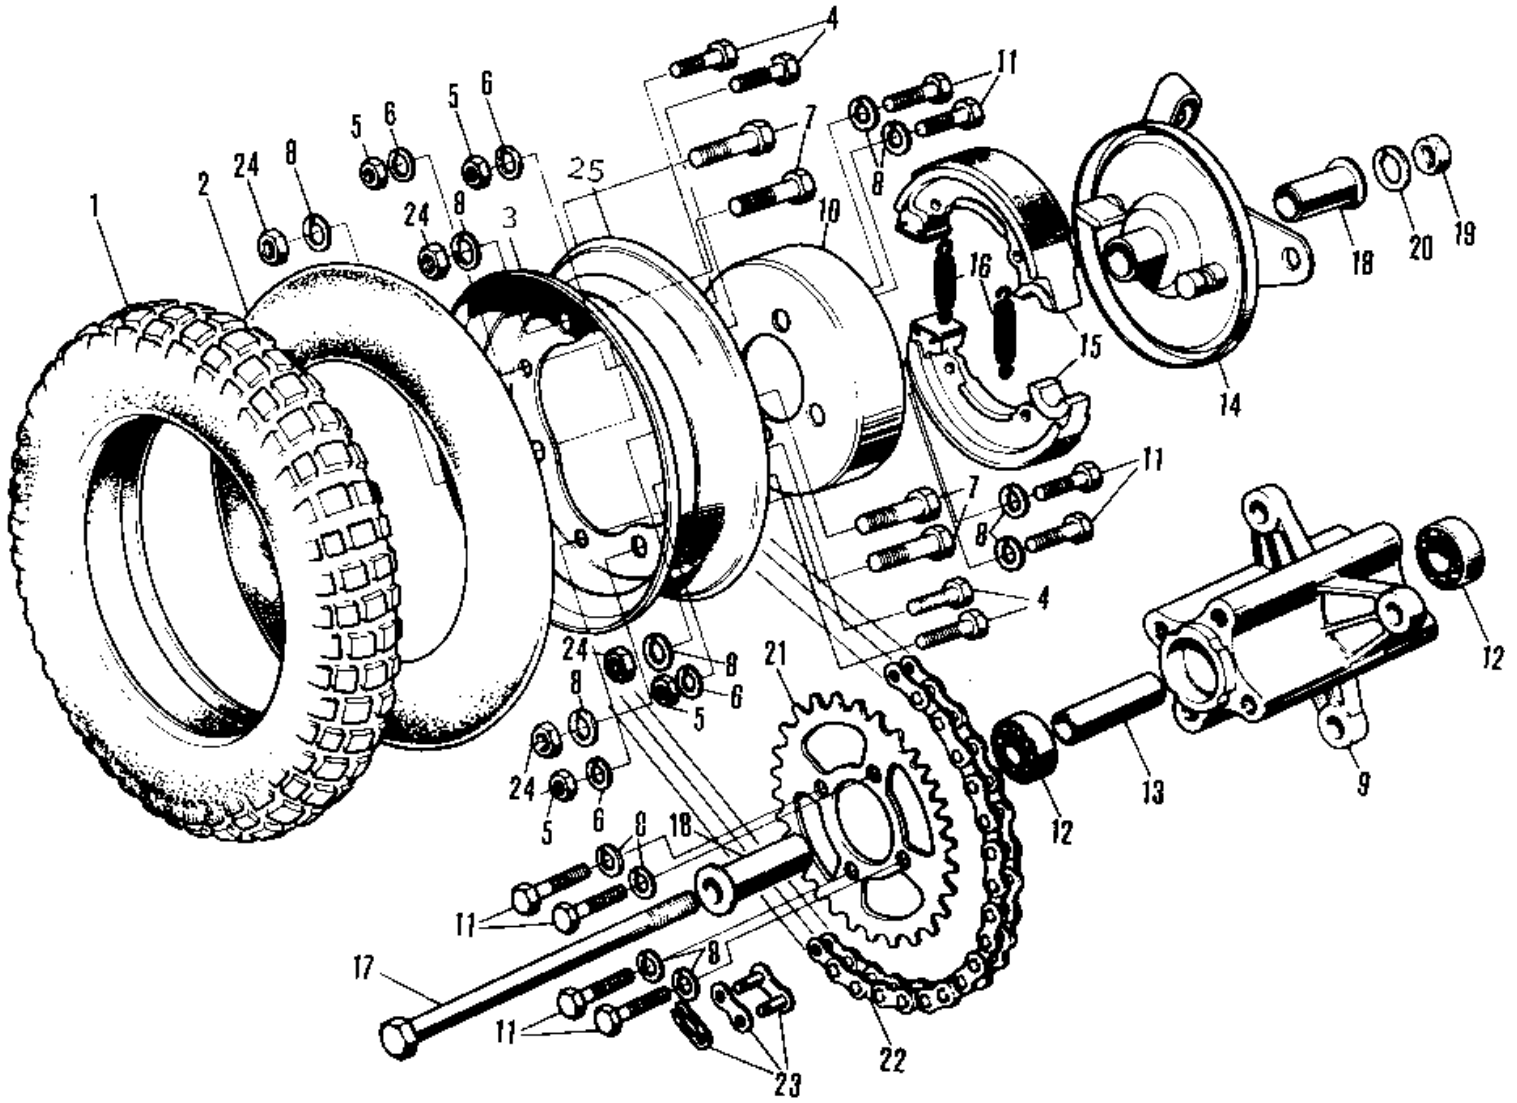

1978 KV75-A7 PARTS DIAGRAM

REAR WHEEL/TIRE/HUB/BRAKE/CHAIN ('76-'80)

1978 KV75-A7 PARTS LIST

REAR WHEEL/TIRE/HUB/BRAKE/CHAIN ('76-'80)

ITEM NAME	PART NUMBER	QUANTITY
UNAVAILABLE IN PRICE BOOK (Ref # 1)	41021-052	1
TUBE 350-8 (Ref # 2)	41022-037	1
RIM,2.50-8 (Ref # 3)	41025-081	1
BOLT,HEX HEAD,10X16 (Ref # 4)	113G1016	4
NUT,10MM (Ref # 5)	314B1000	4
WASHER SPRING 10MM (Ref # 6)	461F1000	4
BOLT,HEX HEAD,10X25 (Ref # 7)	113G1025	4
WASHER SPRING 10MM (Ref # 8)	461F1000	12
DRUM ASSY-REAR BRAKE (Ref # 8 13)	42005-025	1
DRUM-BRAKE (Ref # 10)	41054-003	1
BOLT-HEX HEAD,10X28 (Ref # 11)	92001-017	8
BEARING-BALL #6201Z (Ref # 12)	601B6201Z	2
SPACER-BEARING (Ref # 13)	42010-020	1
PANEL-ASY,RR BRK (Ref # 14 16)	42006-056	1
PANEL-ASY,RR BRK (Ref # 14 16)	41035-1010	1
SHOE,BRAKE (Ref # 15,16)	41048-1010	1
SHOE,BRAKE (Ref # 15,16)	41048-1010	2
SPRING-BRAKE SHOE (Ref # 16)	41049-009	2
AXLE-REAR (Ref # 17)	42031-028	1
COLLAR-REAR AXLE (Ref # 18)	42032-029	2
NUT-HEX-FINE (Ref # 19)	314B1200	1
WASHER SPRING 12MM (Ref # 20)	461F1200	1
REAR SPROCKET 33T (Ref # 21)	42041-086	1
DR CHAIN 420X88 (Ref # 22)	92057-1006	1
DR CHAIN 420X88 (Ref # 22)	92057-1006	1
CHAIN JOINT 420 (Ref # 23)	92058-003	1
NUT,10MM (Ref # 24)	314B1000	4
RIM,2.50-8 (Ref # 25)	41025-082	1