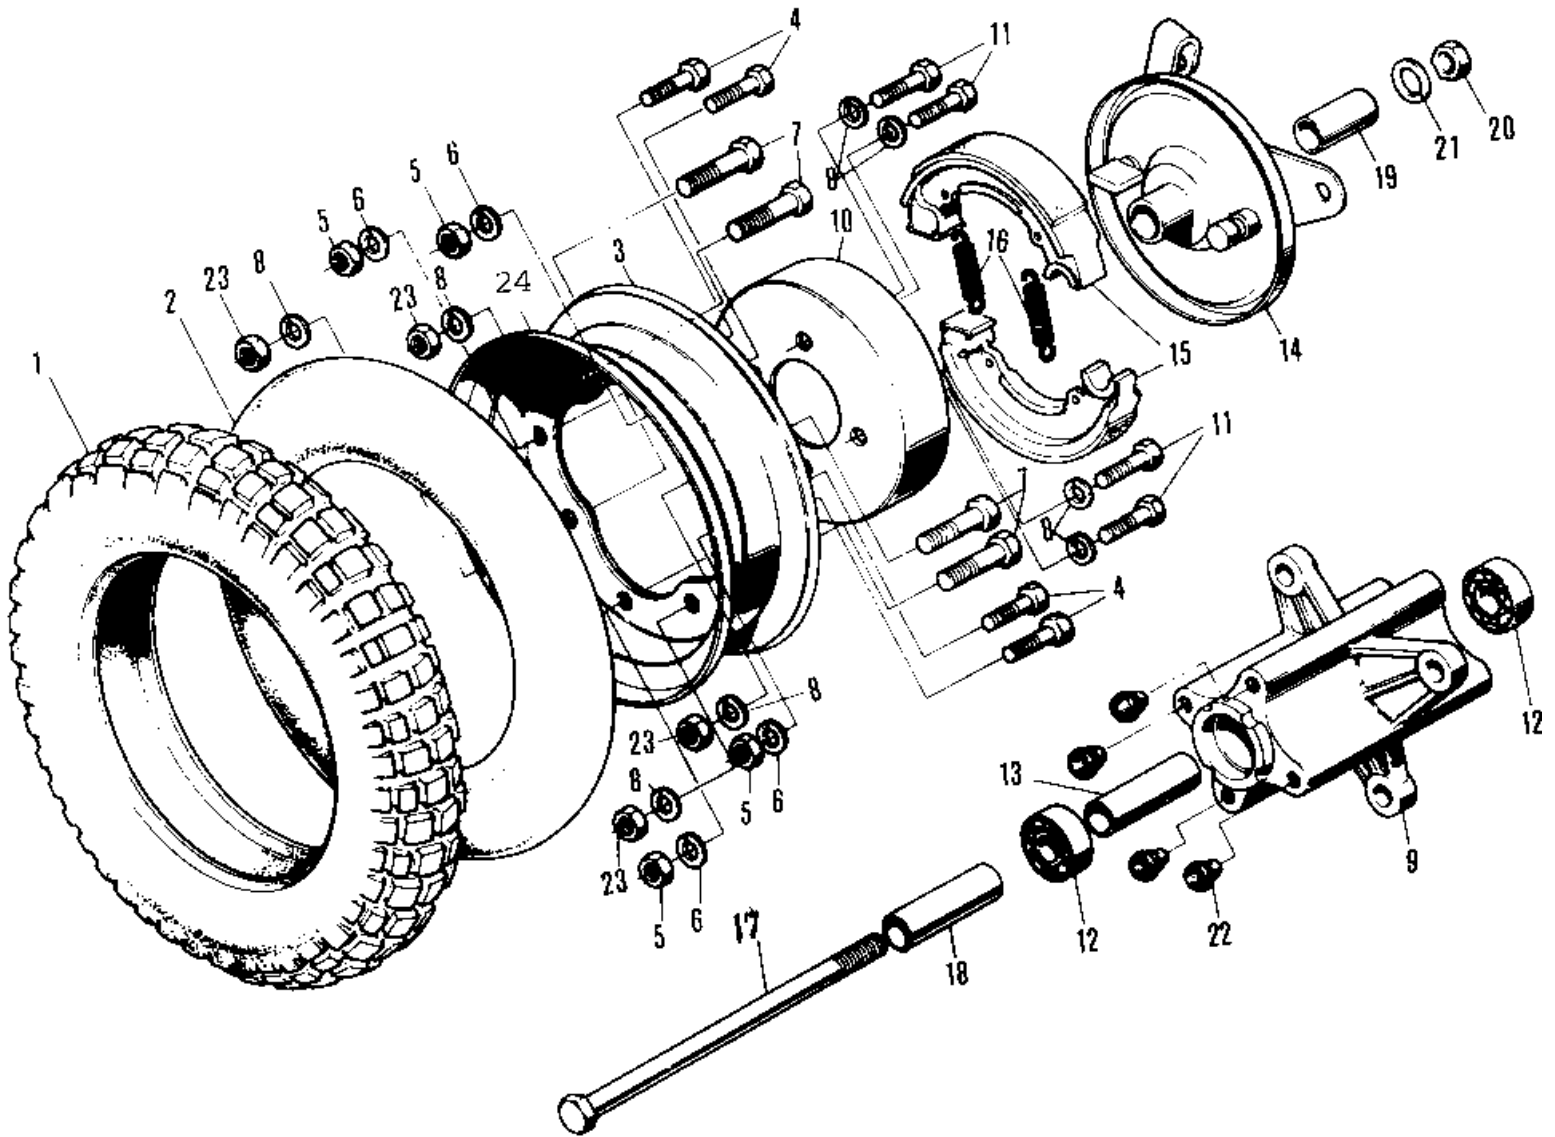

1980 KV75 PARTS DIAGRAM

FRONT WHEEL/TIRE/HUB/BRAKE ('76-'80)

1980 KV75 PARTS LIST

FRONT WHEEL/TIRE/HUB/BRAKE ('76-'80)

ITEM NAME	PART NUMBER	QUANTITY
UNAVAILABLE IN PRICE BOOK (Ref # 1)	41021-052	1
TUBE 350-8 (Ref # 2)	41022-037	1
RIM,2.50-8 (Ref # 3)	41025-081	1
BOLT,HEX HEAD,10X16 (Ref # 4)	113G1016	4
NUT,10MM (Ref # 5)	314B1000	4
WASHER SPRING 10MM (Ref # 6)	461F1000	4
BOLT,HEX HEAD,10X25 (Ref # 7)	113G1025	4
WASHER SPRING 10MM (Ref # 8)	461F1000	8
DRUM ASSY-REAR BRAKE (Ref # 8 13)	42005-025	1
DRUM-BRAKE (Ref # 10)	41054-003	1
BOLT-HEX HEAD,10X28 (Ref # 11)	92001-017	4
BEARING-BALL #6201Z (Ref # 12)	601B6201Z	2
SPACER-BEARING (Ref # 13)	42010-020	1
PANEL ASSY-FRNT BRAKE (Ref # 14 16)	41035-031	1
PANEL-ASY,FR BRK (Ref # 14 16)	41035-1009	1
SHOE,BRAKE (Ref # 15 16)	41048-1010	1
SHOE,BRAKE (Ref # 15 16)	41048-1010	2
SPRING-BRAKE SHOE (Ref # 16)	41049-009	2
AXLE-FRONT (Ref # 17)	41068-033	1
COLLAR-FRONT AXLE,R.H (Ref # 18)	41069-013	1
COLLAR-FRONT AXLE,L.H (Ref # 19)	41069-014	1
NUT-HEX-FINE (Ref # 20)	314B1200	1
NUT-HEX-FINE (Ref # 20)	314B1200	1
WASHER SPRING 12MM (Ref # 21)	461F1200	1
PLUG RUBBER (Ref # 22)	92074-005	4
NUT,10MM (Ref # 23)	314B1000	4
RIM,2.50-8 (Ref # 24)	41025-082	1