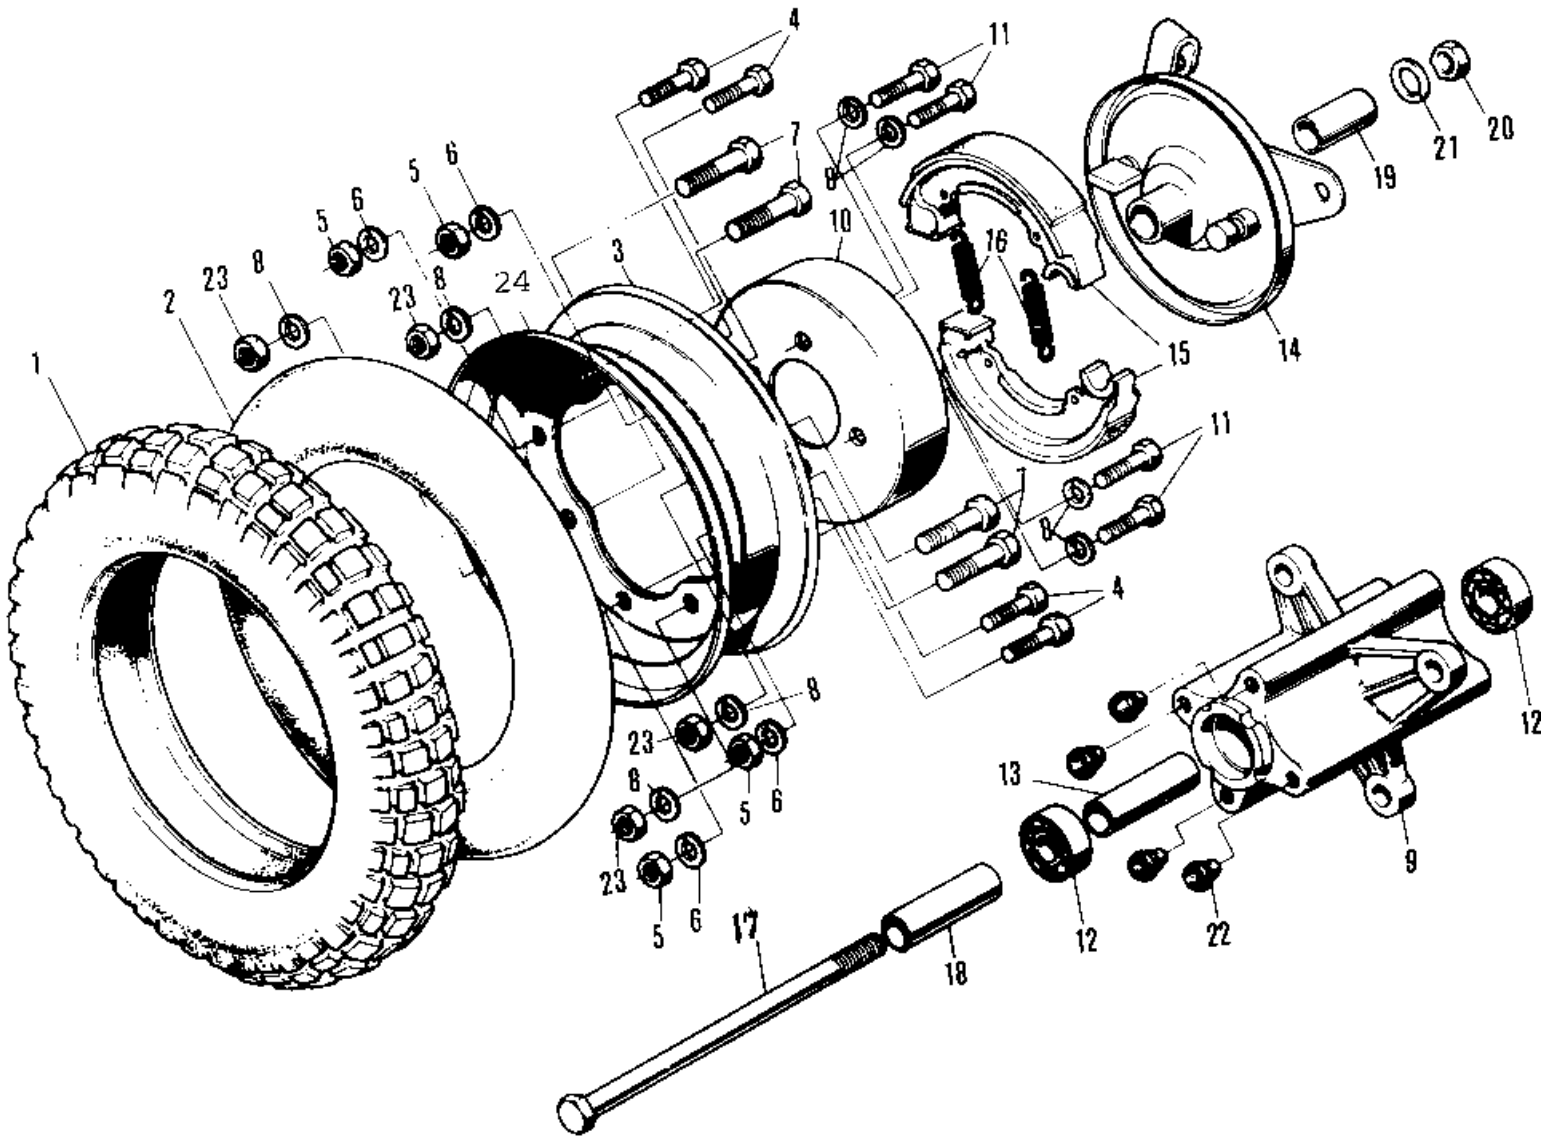

# 1980 KV75 PARTS DIAGRAM

FRONT WHEEL/TIRE/HUB/BRAKE ('76-'80)

# 1980 KV75 PARTS LIST

FRONT WHEEL/TIRE/HUB/BRAKE ('76-'80)

ITEM NAME	PART NUMBER	QUANTITY
UNAVAILABLE IN PRICE BOOK (Ref # 1)	41021-052	1
TUBE 350-8 (Ref # 2)	41022-037	1
RIM,2.50-8 (Ref # 3)	41025-081	1
BOLT,HEX HEAD,10X16 (Ref # 4)	113G1016	4
NUT,10MM (Ref # 5)	314B1000	4
WASHER SPRING 10MM (Ref # 6)	461F1000	4
BOLT,HEX HEAD,10X25 (Ref # 7)	113G1025	4
WASHER SPRING 10MM (Ref # 8)	461F1000	8
DRUM ASSY-REAR BRAKE (Ref # 8 13)	42005-025	1
DRUM-BRAKE (Ref # 10)	41054-003	1
BOLT-HEX HEAD,10X28 (Ref # 11)	92001-017	4
BEARING-BALL #6201Z (Ref # 12)	601B6201Z	2
SPACER-BEARING (Ref # 13)	42010-020	1
PANEL ASSY-FRNT BRAKE (Ref # 14 16)	41035-031	1
PANEL-ASY,FR BRK (Ref # 14 16)	41035-1009	1
SHOE,BRAKE (Ref # 15 16)	41048-1010	1
SHOE,BRAKE (Ref # 15 16)	41048-1010	2
SPRING-BRAKE SHOE (Ref # 16)	41049-009	2
AXLE-FRONT (Ref # 17)	41068-033	1
COLLAR-FRONT AXLE,R.H (Ref # 18)	41069-013	1
COLLAR-FRONT AXLE,L.H (Ref # 19)	41069-014	1
NUT-HEX-FINE (Ref # 20)	314B1200	1
NUT-HEX-FINE (Ref # 20)	314B1200	1
WASHER SPRING 12MM (Ref # 21)	461F1200	1
PLUG RUBBER (Ref # 22)	92074-005	4
NUT,10MM (Ref # 23)	314B1000	4
RIM,2.50-8 (Ref # 24)	41025-082	1