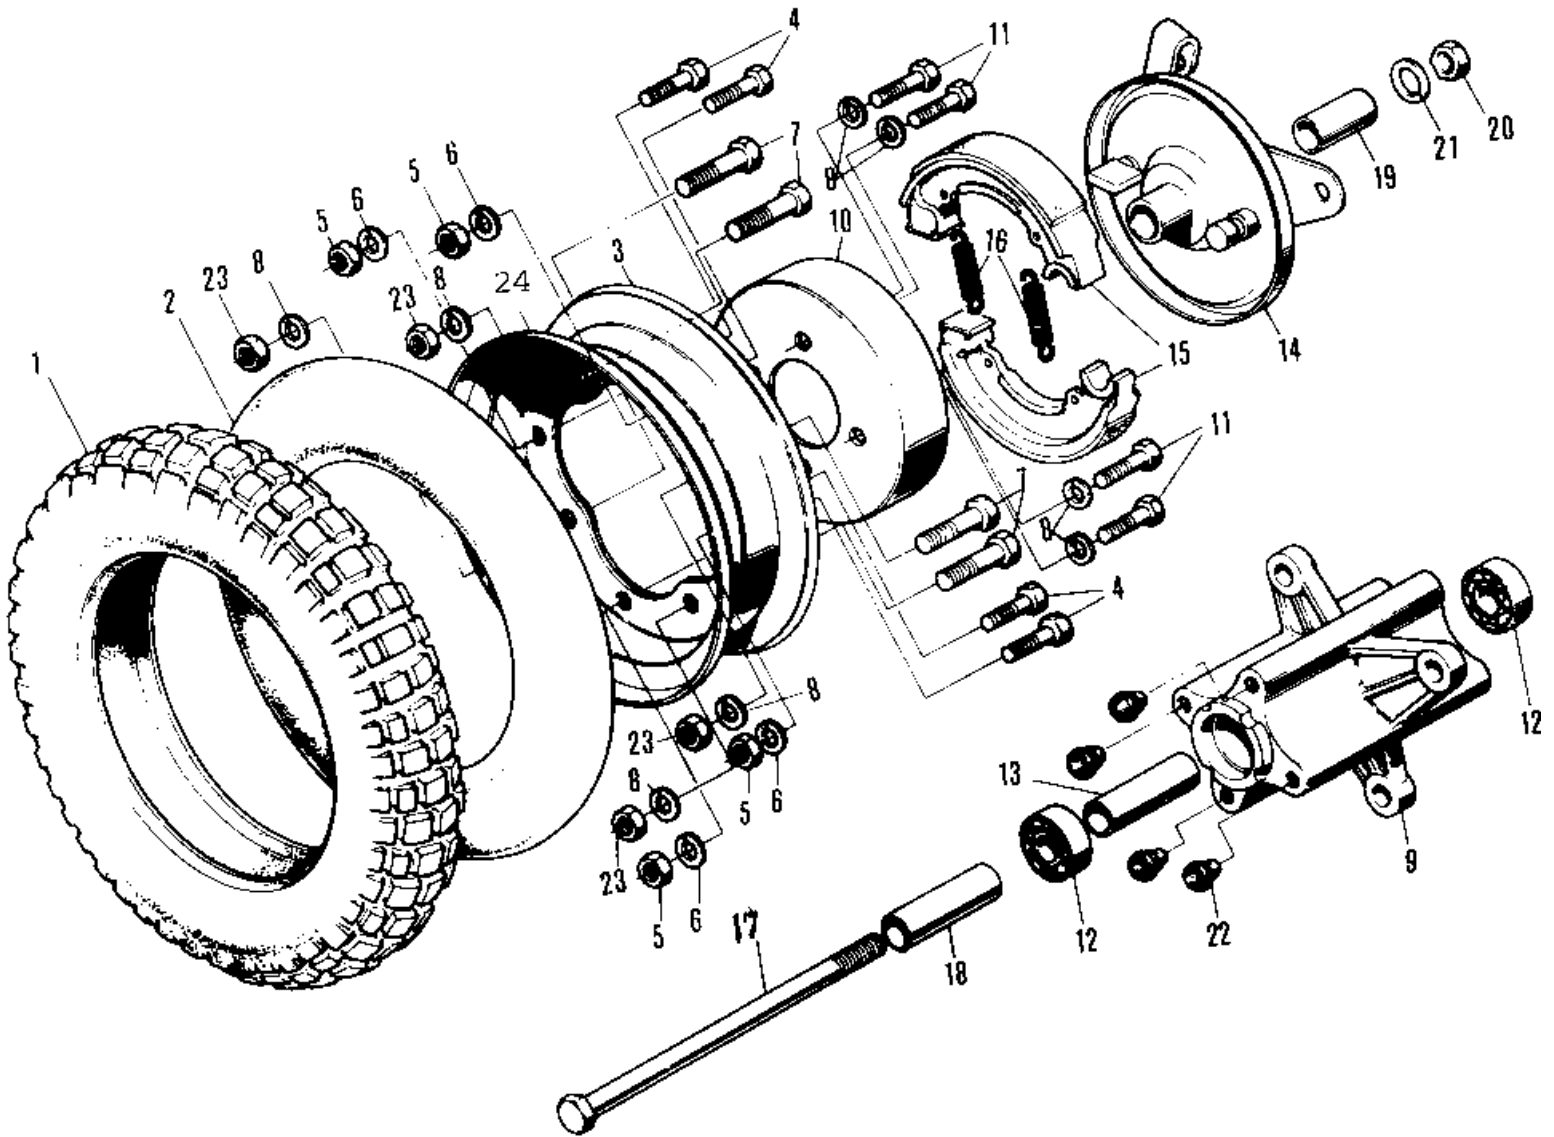

1979 KV75-A8 PARTS DIAGRAM

FRONT WHEEL/TIRE/HUB/BRAKE ('76-'80)

1979 KV75-A8 PARTS LIST

FRONT WHEEL/TIRE/HUB/BRAKE ('76-'80)

ITEM NAME	PART NUMBER	QUANTITY
UNAVAILABLE IN PRICE BOOK (Ref # 1)	41021-052	1
TUBE 350-8 (Ref # 2)	41022-037	1
RIM,2.50-8 (Ref # 3)	41025-081	1
BOLT,HEX HEAD,10X16 (Ref # 4)	113G1016	4
NUT,10MM (Ref # 5)	314B1000	4
WASHER SPRING 10MM (Ref # 6)	461F1000	4
BOLT,HEX HEAD,10X25 (Ref # 7)	113G1025	4
WASHER SPRING 10MM (Ref # 8)	461F1000	8
DRUM ASSY-REAR BRAKE (Ref # 8 13)	42005-025	1
DRUM-BRAKE (Ref # 10)	41054-003	1
BOLT-HEX HEAD,10X28 (Ref # 11)	92001-017	4
BEARING-BALL #6201Z (Ref # 12)	601B6201Z	2
SPACER-BEARING (Ref # 13)	42010-020	1
PANEL ASSY-FRNT BRAKE (Ref # 14 16)	41035-031	1
PANEL-ASY,FR BRK (Ref # 14 16)	41035-1009	1
SHOE,BRAKE (Ref # 15 16)	41048-1010	1
SHOE,BRAKE (Ref # 15 16)	41048-1010	2
SPRING-BRAKE SHOE (Ref # 16)	41049-009	2
AXLE-FRONT (Ref # 17)	41068-033	1
COLLAR-FRONT AXLE,R.H (Ref # 18)	41069-013	1
COLLAR-FRONT AXLE,L.H (Ref # 19)	41069-014	1
NUT-HEX-FINE (Ref # 20)	314B1200	1
NUT-HEX-FINE (Ref # 20)	314B1200	1
WASHER SPRING 12MM (Ref # 21)	461F1200	1
PLUG RUBBER (Ref # 22)	92074-005	4
NUT,10MM (Ref # 23)	314B1000	4
RIM,2.50-8 (Ref # 24)	41025-082	1