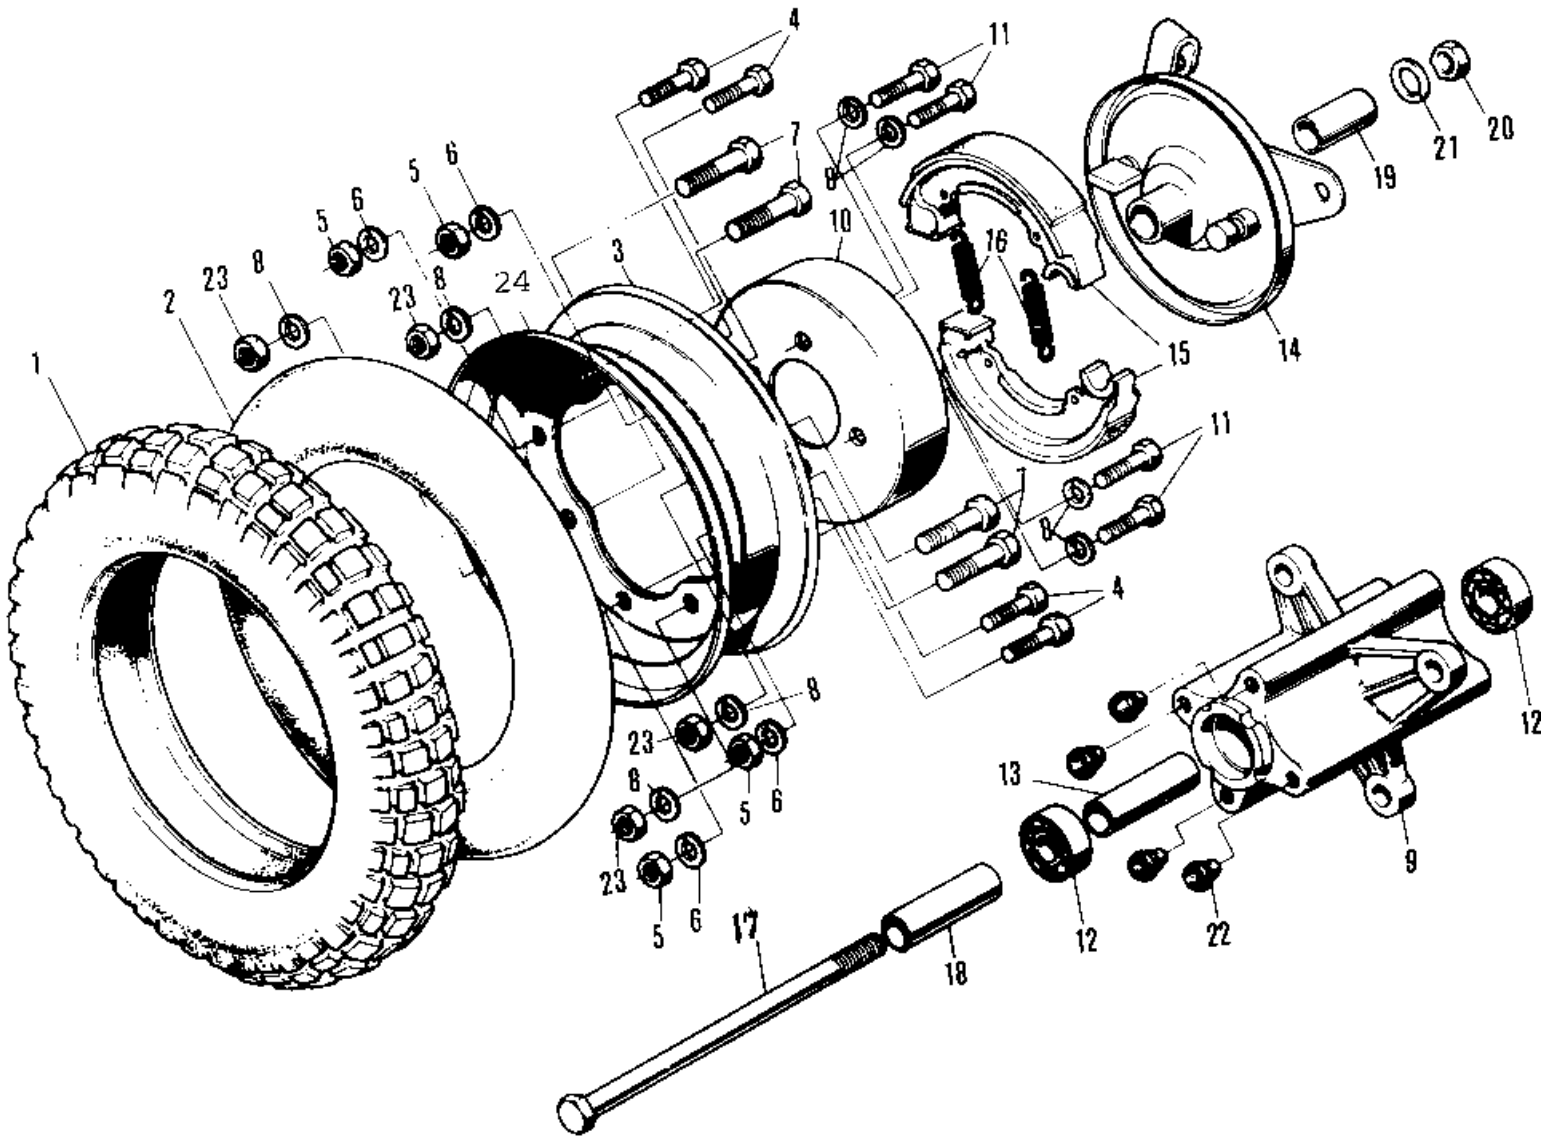

1978 KV75-A7 PARTS DIAGRAM

FRONT WHEEL/TIRE/HUB/BRAKE ('76-'80)

1978 KV75-A7 PARTS LIST

FRONT WHEEL/TIRE/HUB/BRAKE ('76-'80)

ITEM NAME	PART NUMBER	QUANTITY
UNAVAILABLE IN PRICE BOOK (Ref # 1)	41021-052	1
TUBE 350-8 (Ref # 2)	41022-037	1
RIM,2.50-8 (Ref # 3)	41025-081	1
BOLT,HEX HEAD,10X16 (Ref # 4)	113G1016	4
NUT,10MM (Ref # 5)	314B1000	4
WASHER SPRING 10MM (Ref # 6)	461F1000	4
BOLT,HEX HEAD,10X25 (Ref # 7)	113G1025	4
WASHER SPRING 10MM (Ref # 8)	461F1000	8
DRUM ASSY-REAR BRAKE (Ref # 8 13)	42005-025	1
DRUM-BRAKE (Ref # 10)	41054-003	1
BOLT-HEX HEAD,10X28 (Ref # 11)	92001-017	4
BEARING-BALL #6201Z (Ref # 12)	601B6201Z	2
SPACER-BEARING (Ref # 13)	42010-020	1
PANEL ASSY-FRNT BRAKE (Ref # 14 16)	41035-031	1
PANEL-ASY,FR BRK (Ref # 14 16)	41035-1009	1
SHOE,BRAKE (Ref # 15 16)	41048-1010	1
SHOE,BRAKE (Ref # 15 16)	41048-1010	2
SPRING-BRAKE SHOE (Ref # 16)	41049-009	2
AXLE-FRONT (Ref # 17)	41068-033	1
COLLAR-FRONT AXLE,R.H (Ref # 18)	41069-013	1
COLLAR-FRONT AXLE,L.H (Ref # 19)	41069-014	1
NUT-HEX-FINE (Ref # 20)	314B1200	1
NUT-HEX-FINE (Ref # 20)	314B1200	1
WASHER SPRING 12MM (Ref # 21)	461F1200	1
PLUG RUBBER (Ref # 22)	92074-005	4
NUT,10MM (Ref # 23)	314B1000	4
RIM,2.50-8 (Ref # 24)	41025-082	1