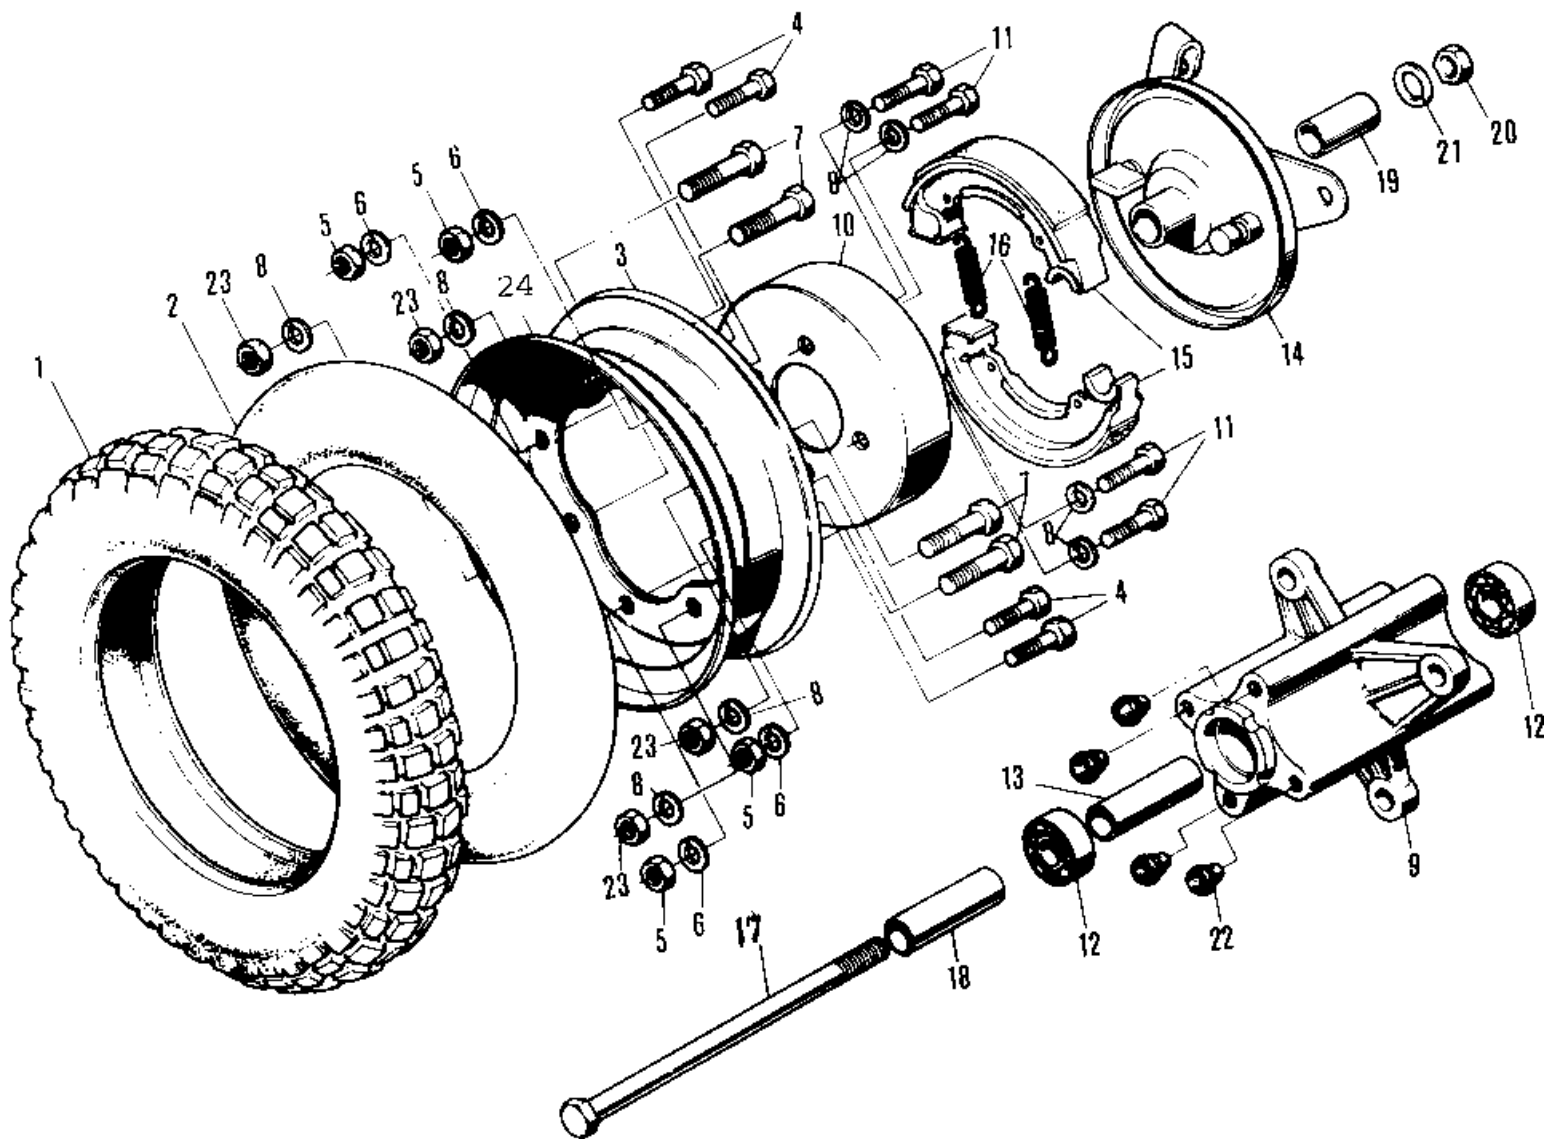

## 1978 KV75-A7 PARTS DIAGRAM

FRONT WHEEL/TIRE/HUB/BRAKE ('76-'80)

## 1978 KV75-A7 PARTS LIST

FRONT WHEEL/TIRE/HUB/BRAKE ('76-'80)

ITEM NAME	PART NUMBER	QUANTITY
UNAVAILABLE IN PRICE BOOK (Ref # 1)	41021-052	1
TUBE 350-8 (Ref # 2)	41022-037	1
RIM,2.50-8 (Ref # 3)	41025-081	1
BOLT,HEX HEAD,10X16 (Ref # 4)	113G1016	1
NUT,10MM (Ref # 5)	314B1000	2
WASHER SPRING 10MM (Ref # 6)	461F1000	2
BOLT,HEX HEAD,10X25 (Ref # 7)	113G1025	1
DRUM ASSY-REAR BRAKE (Ref # 8 13)	42005-025	1
DRUM-BRAKE (Ref # 10)	41054-003	1
BOLT-HEX HEAD,10X28 (Ref # 11)	92001-017	1
BEARING-BALL #6201Z (Ref # 12)	601B6201Z	1
SPACER-BEARING (Ref # 13)	42010-020	1
PANEL ASSY-FRNT BRAKE (Ref # 14 16)	41035-031	1
PANEL-ASY,FR BRK (Ref # 14 16)	41035-1009	1
SHOE,BRAKE (Ref # 15 16)	41048-1010	2
SPRING-BRAKE SHOE (Ref # 16)	41049-009	1
AXLE-FRONT (Ref # 17)	41068-033	1
COLLAR-FRONT AXLE,R.H (Ref # 18)	41069-013	1
COLLAR-FRONT AXLE,L.H (Ref # 19)	41069-014	1
NUT-HEX-FINE (Ref # 20)	314B1200	2
WASHER SPRING 12MM (Ref # 21)	461F1200	1
PLUG RUBBER (Ref # 22)	92074-005	1
RIM,2.50-8 (Ref # 24)	41025-082	1