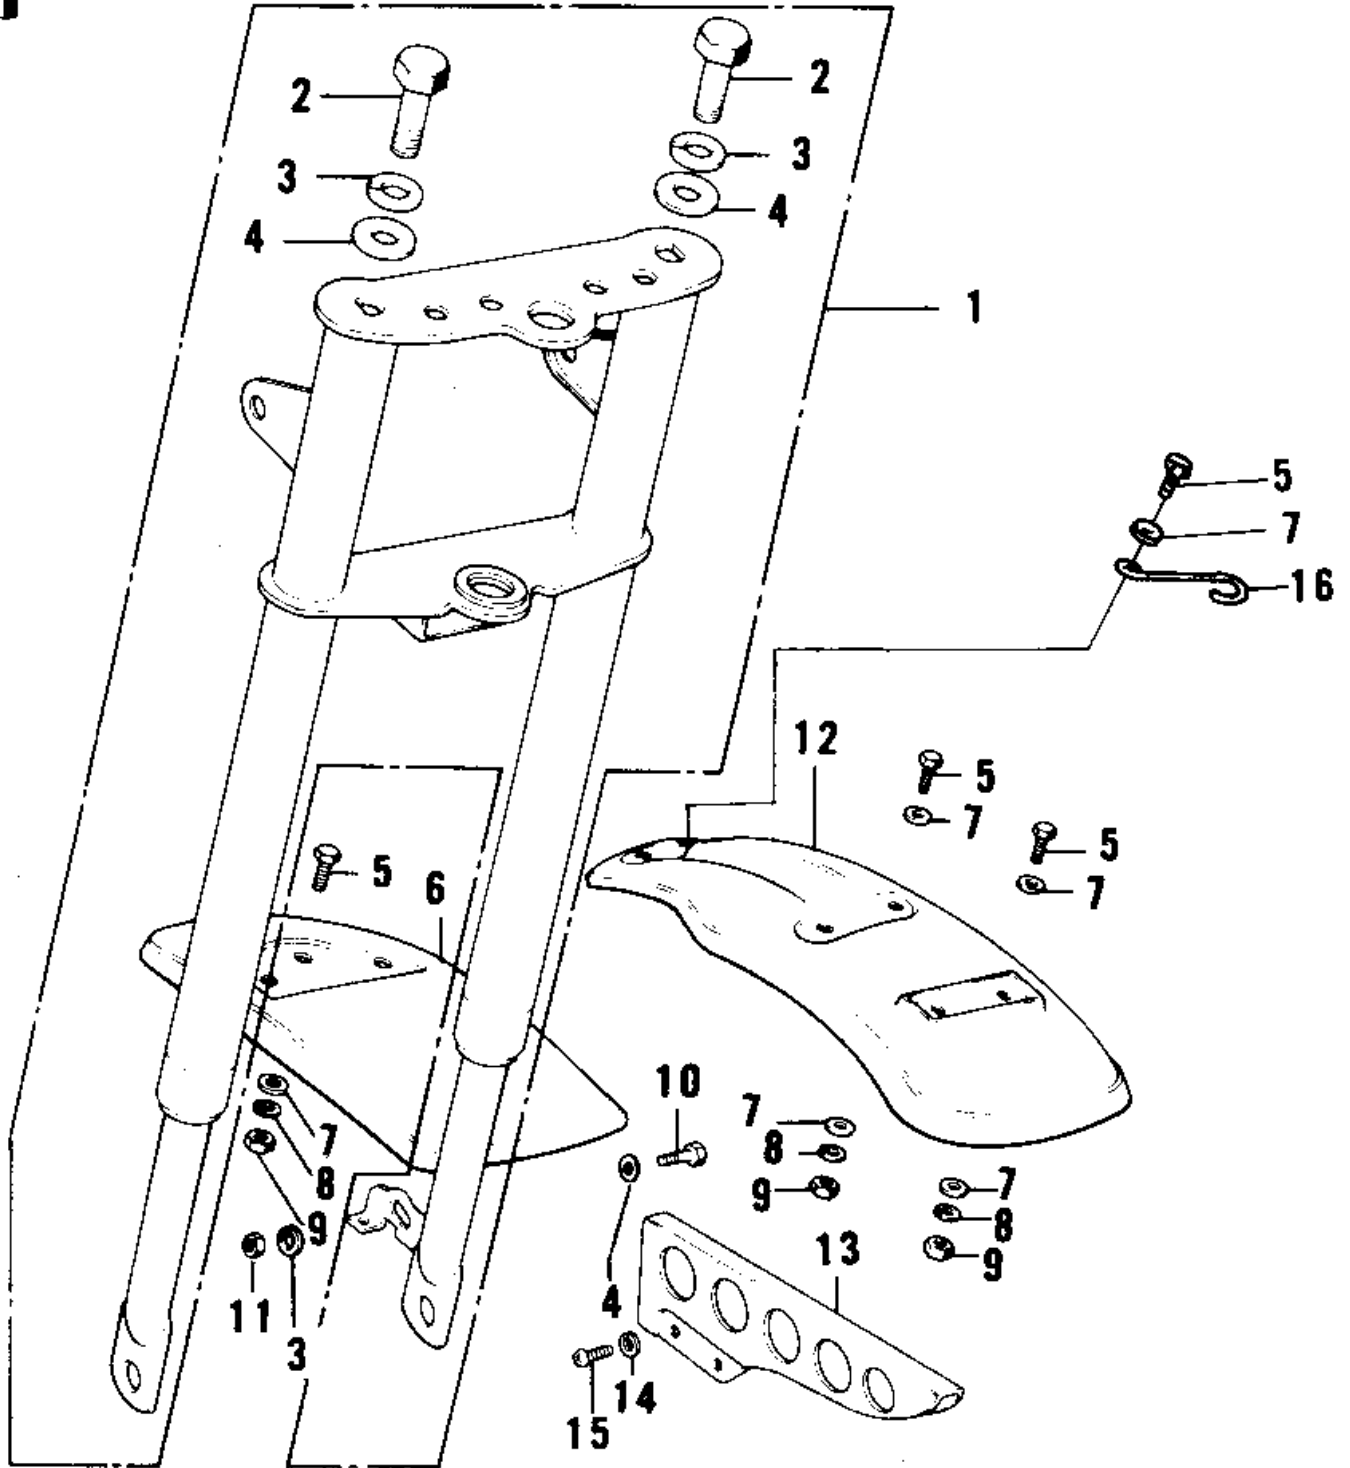

1980 KV75 PARTS DIAGRAM

FRONT FORK/FENDERS/CHAIN COVER ('76-'80)

1980 KV75 PARTS LIST

FRONT FORK/FENDERS/CHAIN COVER ('76-'80)

ITEM NAME	PART NUMBER	QUANTITY
FORK-FRONT (Ref # 1)	44001-159	1
BOLT,HEX HEAD,10X25 (Ref # 2)	113N1025	2
WASHER SPRING 10MM (Ref # 3)	461F1000	3
WASHER PLAIN 10MM (Ref # 4)	411B1000	3
BOLT-UPSET 6X14 (Ref # 5)	112B0614	9
FENDER-FR,BLACK (Ref # 6)	35004-087-10	1
WASHER PLAIN (Ref # 7)	92022-024	11
WASHER SPRING 6MM (Ref # 8)	461F0600	9
NUT 6MM (Ref # 9)	311B0600	9
NUT 6MM (Ref # 9)	311B0600	9
BOLT-UPSET,10X20 (Ref # 10)	112B1020	1
NUT,10MM (Ref # 11)	314B1000	1
FENDER-RR,BLACK (Ref # 12)	35023-013-10	1
CASE-CHAIN,BLACK (Ref # 13)	36014-036-21	1
WASHER SPRING 6MM (Ref # 14)	461F0600	2
SCREW PAN HEAD 6X10 (Ref # 15)	220B0610	2
CLAMP,CABLE (Ref # 16)	92037-172	1