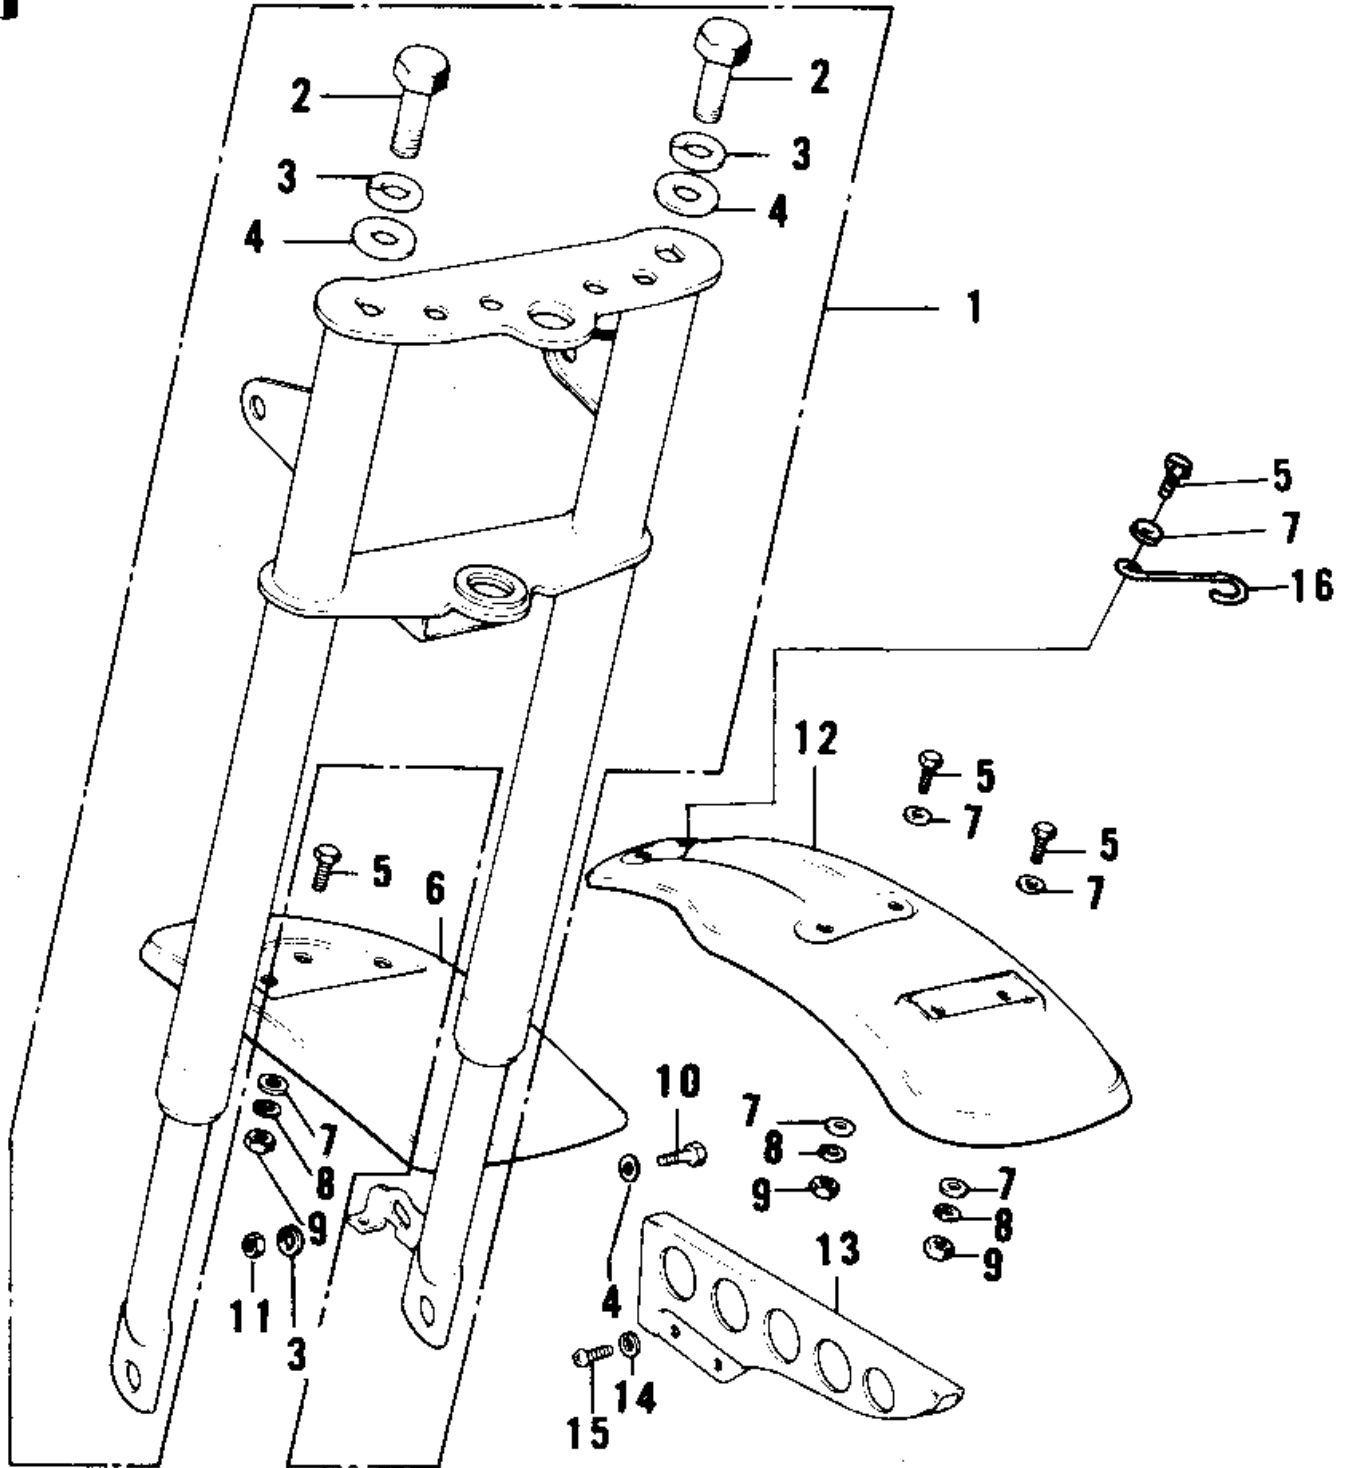

# 1979 KV75-A8 PARTS DIAGRAM

FRONT FORK/FENDERS/CHAIN COVER ('76-'80)

## 1979 KV75-A8 PARTS LIST

FRONT FORK/FENDERS/CHAIN COVER ('76-'80)

ITEM NAME	PART NUMBER	QUANTITY
FORK-FRONT (Ref # 1)	44001-159	1
BOLT,HEX HEAD,10X25 (Ref # 2)	113N1025	2
WASHER SPRING 10MM (Ref # 3)	461F1000	3
WASHER PLAIN 10MM (Ref # 4)	411B1000	3
BOLT-UPSET 6X14 (Ref # 5)	112B0614	9
FENDER-FR,BLACK (Ref # 6)	35004-087-10	1
WASHER PLAIN (Ref # 7)	92022-024	11
WASHER SPRING 6MM (Ref # 8)	461F0600	9
NUT 6MM (Ref # 9)	311B0600	9
NUT 6MM (Ref # 9)	311B0600	9
BOLT-UPSET,10X20 (Ref # 10)	112B1020	1
NUT,10MM (Ref # 11)	314B1000	1
FENDER-RR,BLACK (Ref # 12)	35023-013-10	1
CASE-CHAIN,BLACK (Ref # 13)	36014-036-21	1
WASHER SPRING 6MM (Ref # 14)	461F0600	2
SCREW PAN HEAD 6X10 (Ref # 15)	220B0610	2
CLAMP,CABLE (Ref # 16)	92037-172	1