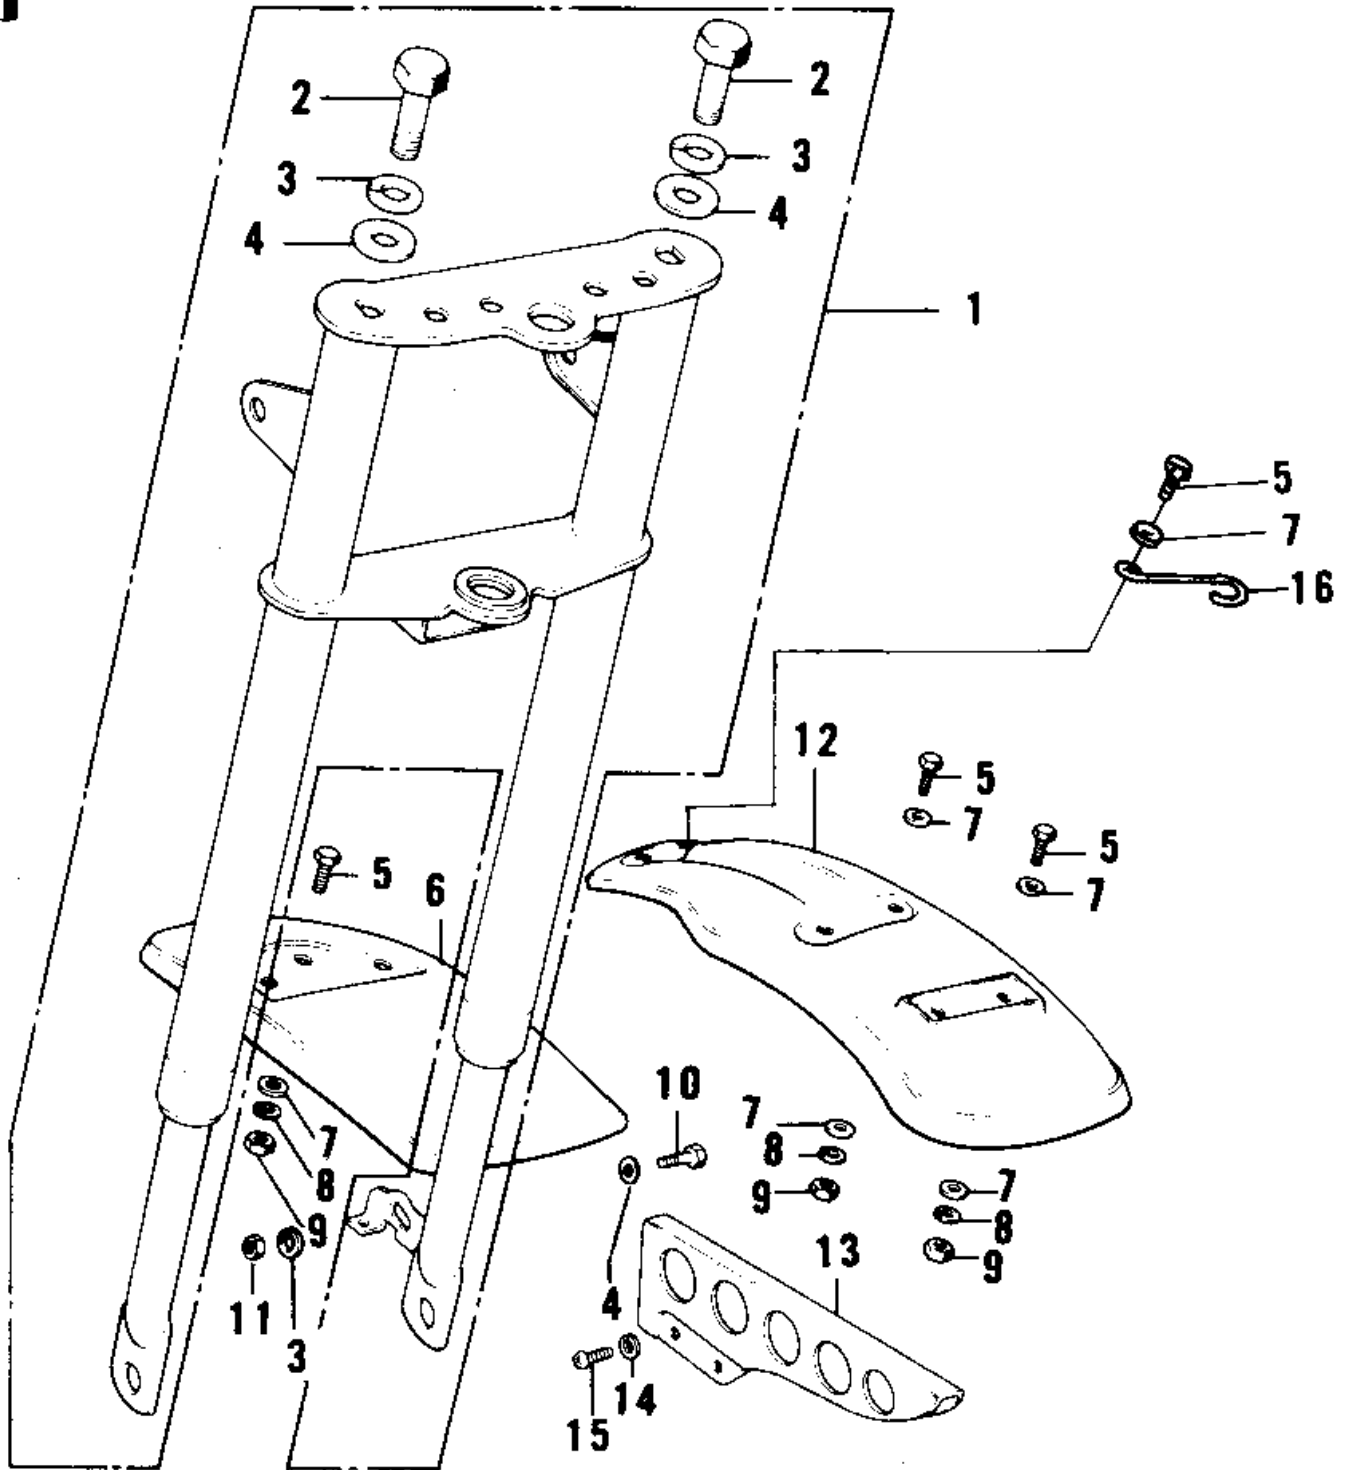

1979 KV75-A8 PARTS DIAGRAM

FRONT FORK/FENDERS/CHAIN COVER ('76-'80)

1979 KV75-A8 PARTS LIST

FRONT FORK/FENDERS/CHAIN COVER ('76-'80)

ITEM NAME	PART NUMBER	QUANTITY
FORK-FRONT (Ref # 1)	44001-159	1
BOLT,HEX HEAD,10X25 (Ref # 2)	113N1025	1
WASHER SPRING 10MM (Ref # 3)	461F1000	1
WASHER PLAIN 10MM (Ref # 4)	411B1000	1
BOLT-UPSET 6X14 (Ref # 5)	112B0614	1
FENDER-FR,BLACK (Ref # 6)	35004-087-10	1
WASHER PLAIN (Ref # 7)	92022-024	1
WASHER SPRING 6MM (Ref # 8)	461F0600	2
NUT 6MM (Ref # 9)	311B0600	2
BOLT-UPSET,10X20 (Ref # 10)	112B1020	1
NUT,10MM (Ref # 11)	314B1000	1
FENDER-RR,BLACK (Ref # 12)	35023-013-10	1
CASE-CHAIN,BLACK (Ref # 13)	36014-036-21	1
SCREW PAN HEAD 6X10 (Ref # 15)	220B0610	1
CLAMP,CABLE (Ref # 16)	92037-172	1