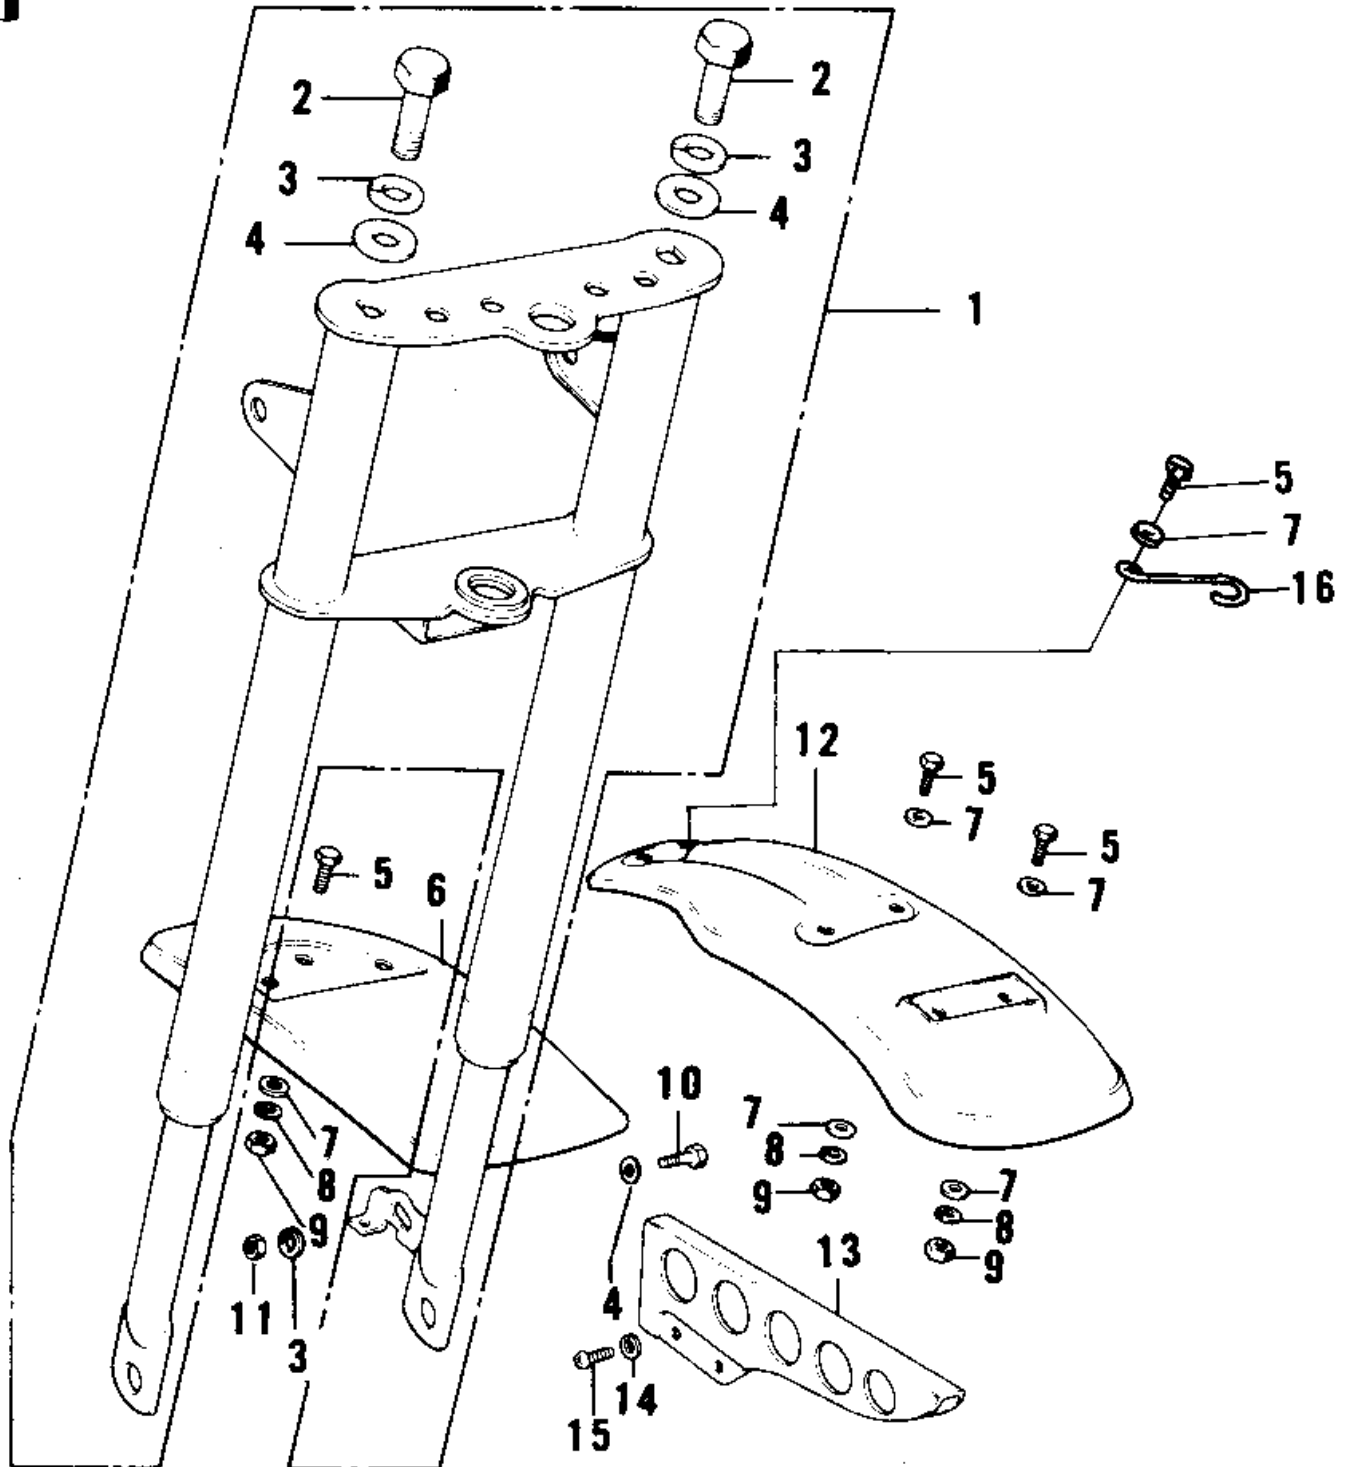

1979 KV75-A8

PARTS DIAGRAM

FRONT FORK/FENDERS/CHAIN COVER ('76-'80)

1979 KV75-A8

PARTS LIST

FRONT FORK/FENDERS/CHAIN COVER ('76-'80)

ITEM NAME	PART NUMBER	QUANTITY
FORK-FRONT (Ref # 1)	44001-159	1
BOLT,HEX HEAD,10X25 (Ref # 2)	113N1025	2
WASHER SPRING 10MM (Ref # 3)	461F1000	3
WASHER PLAIN 10MM (Ref # 4)	411B1000	3
BOLT-UPSET 6X14 (Ref # 5)	112B0614	9
FENDER-FR,BLACK (Ref # 6)	35004-087-10	1
WASHER PLAIN (Ref # 7)	92022-024	11
WASHER SPRING 6MM (Ref # 8)	461F0600	9
NUT 6MM (Ref # 9)	311B0600	9
NUT 6MM (Ref # 9)	311B0600	9
BOLT-UPSET,10X20 (Ref # 10)	112B1020	1
NUT,10MM (Ref # 11)	314B1000	1
FENDER-RR,BLACK (Ref # 12)	35023-013-10	1
CASE-CHAIN,BLACK (Ref # 13)	36014-036-21	1
WASHER SPRING 6MM (Ref # 14)	461F0600	2
SCREW PAN HEAD 6X10 (Ref # 15)	220B0610	2
CLAMP,CABLE (Ref # 16)	92037-172	1