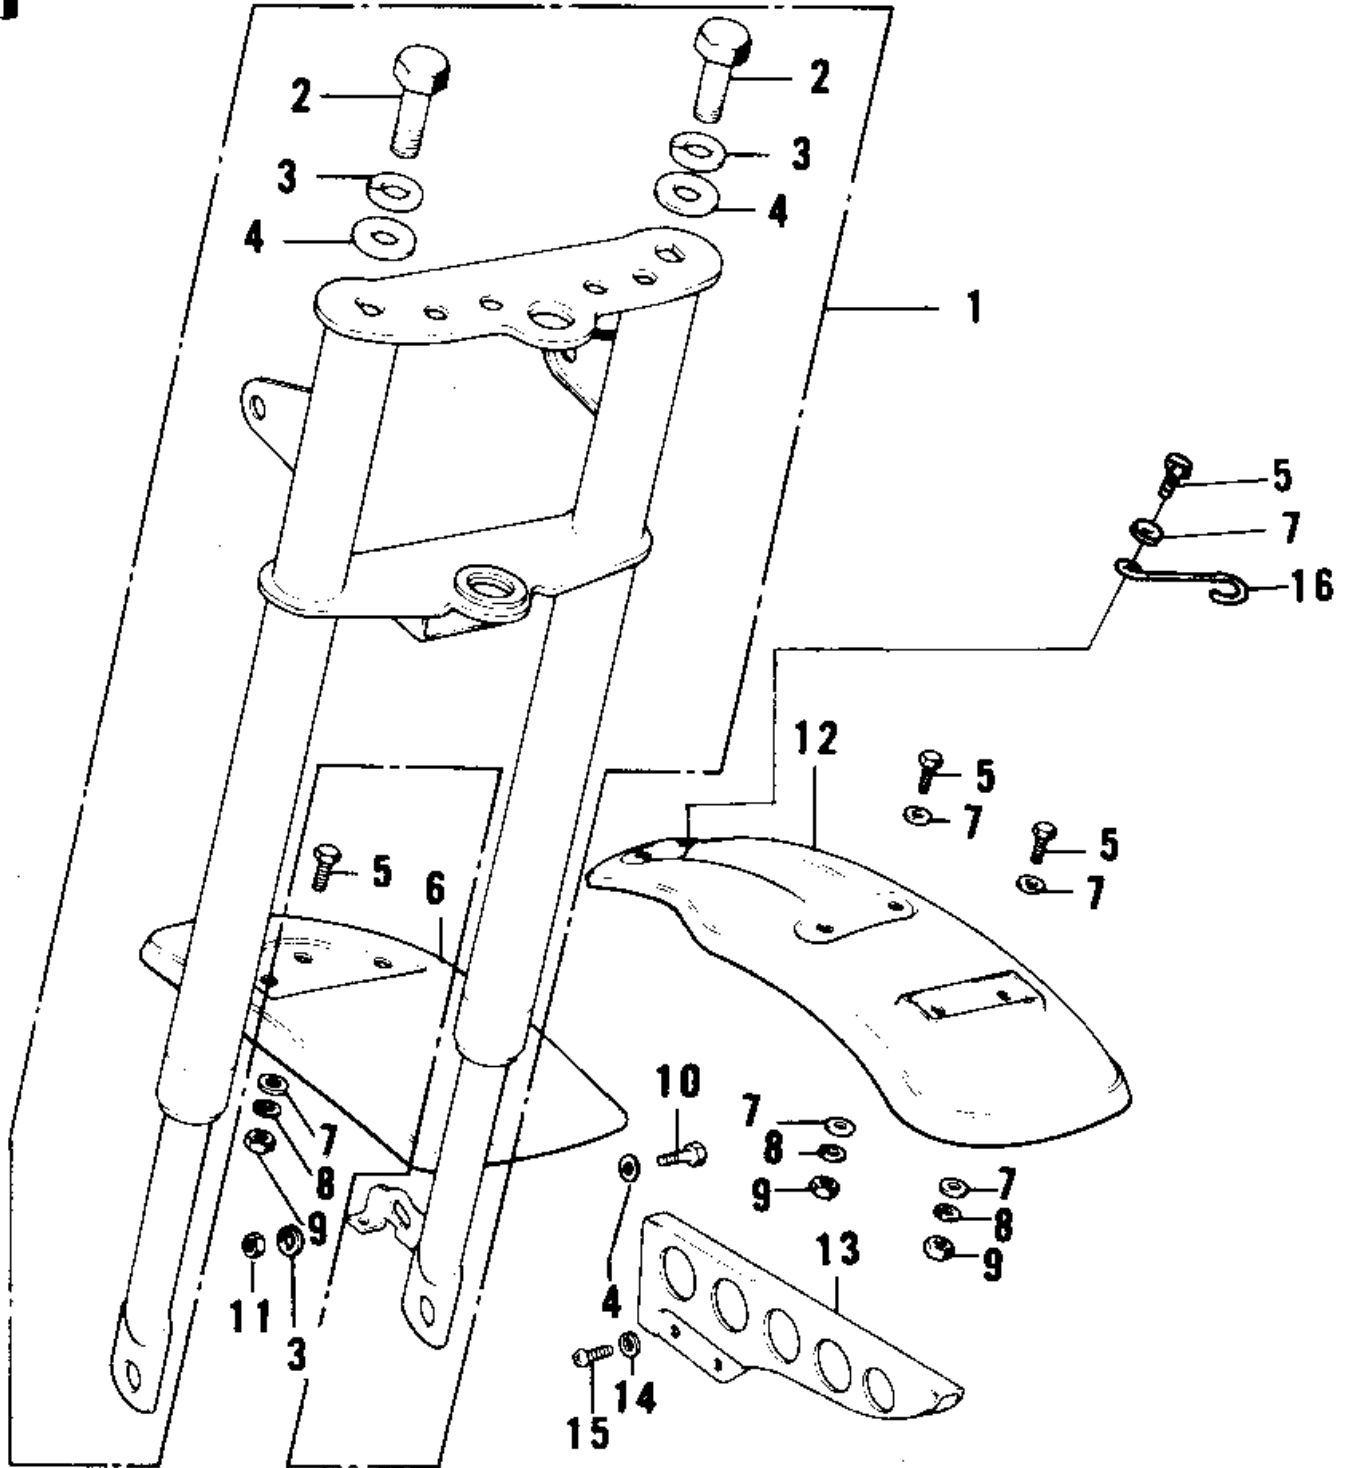

# 1978 KV75-A7 PARTS DIAGRAM

FRONT FORK/FENDERS/CHAIN COVER ('76-'80)

## 1978 KV75-A7 PARTS LIST

FRONT FORK/FENDERS/CHAIN COVER ('76-'80)

ITEM NAME	PART NUMBER	QUANTITY
FORK-FRONT (Ref # 1)	44001-159	1
BOLT,HEX HEAD,10X25 (Ref # 2)	113N1025	2
WASHER SPRING 10MM (Ref # 3)	461F1000	3
WASHER PLAIN 10MM (Ref # 4)	411B1000	3
BOLT-UPSET 6X14 (Ref # 5)	112B0614	9
FENDER-FR,BLACK (Ref # 6)	35004-087-10	1
WASHER PLAIN (Ref # 7)	92022-024	11
WASHER SPRING 6MM (Ref # 8)	461F0600	9
NUT 6MM (Ref # 9)	311B0600	9
NUT 6MM (Ref # 9)	311B0600	9
BOLT-UPSET,10X20 (Ref # 10)	112B1020	1
NUT,10MM (Ref # 11)	314B1000	1
FENDER-RR,BLACK (Ref # 12)	35023-013-10	1
CASE-CHAIN,BLACK (Ref # 13)	36014-036-21	1
WASHER SPRING 6MM (Ref # 14)	461F0600	2
SCREW PAN HEAD 6X10 (Ref # 15)	220B0610	2
CLAMP,CABLE (Ref # 16)	92037-172	1