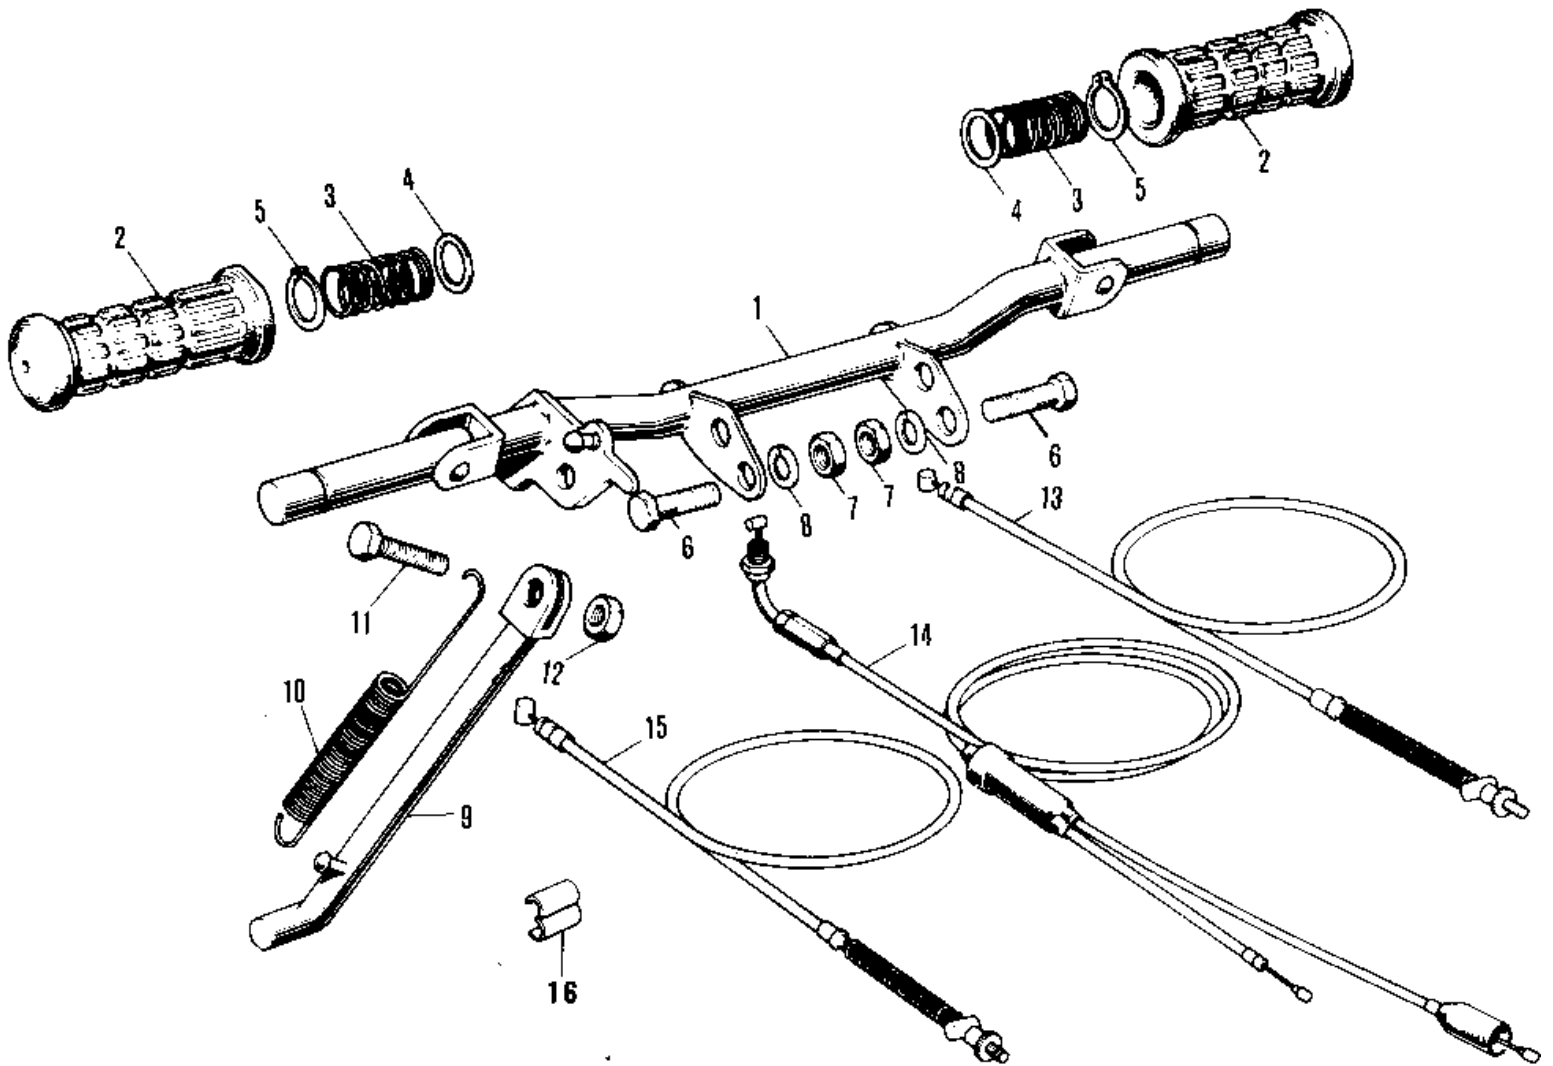

1980 KV75 PARTS DIAGRAM

FOOTRESTS/STAND/CABLES ('76-'80)

1980 KV75 PARTS LIST

FOOTRESTS/STAND/CABLES ('76-'80)

ITEM NAME	PART NUMBER	QUANTITY
BAR-FOOTREST (Ref # 1)	34002-029	1
RUBBER FOOTREST (Ref # 2)	92076-006	2
SPRING FOOTREST PEG (Ref # 3)	34006-002	2
WASHER FOLDING PEG (Ref # 4)	92022-049	2
CIRCLIP 16MM (Ref # 5)	480J1600	2
BOLT,HEX HEAD,10X18 (Ref # 6)	113G1018	2
NUT,10MM (Ref # 7)	314B1000	2
WASHER SPRING 10MM (Ref # 8)	461F1000	2
STAND-SIDE (Ref # 9)	34024-050	1
SPRING MAIN STAND (Ref # 10)	34023-005	1
BOLT,HEX HEAD,10X25 (Ref # 11)	113G1025	1
NUT 10MM (Ref # 12)	315B1000	2
CABLE-FRONT BRAKE (Ref # 13)	54005-058	1
CABLE,THROTTLE (Ref # 14)	54012-129	1
CABLE,THROTTLE (Ref # 14)	54012-1015	1
CABLE-REAR BRAKE (Ref # 15)	54022-020	1
CLAMP-CABLE (Ref # 16)	92037-069	1