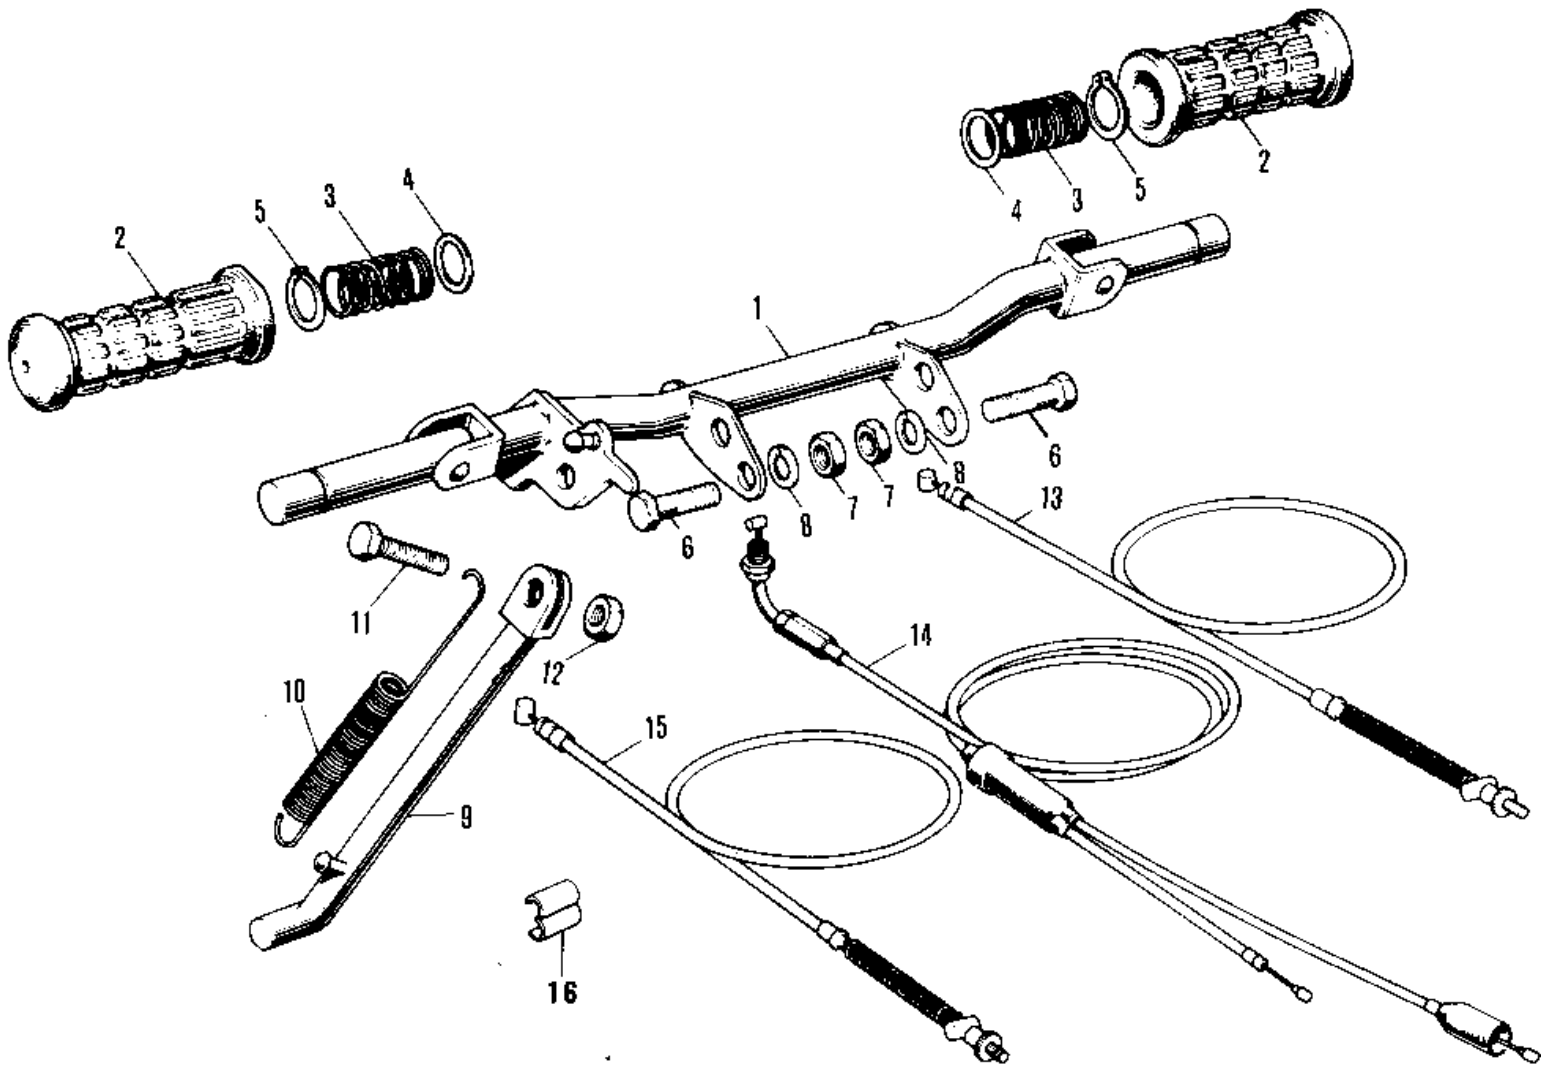

1979 KV75-A8 PARTS DIAGRAM

FOOTRESTS/STAND/CABLES ('76-'80)

1979 KV75-A8 PARTS LIST

FOOTRESTS/STAND/CABLES ('76-'80)

ITEM NAME	PART NUMBER	QUANTITY
BAR-FOOTREST (Ref # 1)	34002-029	1
RUBBER FOOTREST (Ref # 2)	92076-006	2
SPRING FOOTREST PEG (Ref # 3)	34006-002	2
WASHER FOLDING PEG (Ref # 4)	92022-049	2
CIRCLIP 16MM (Ref # 5)	480J1600	2
BOLT,HEX HEAD,10X18 (Ref # 6)	113G1018	2
NUT,10MM (Ref # 7)	314B1000	2
WASHER SPRING 10MM (Ref # 8)	461F1000	2
STAND-SIDE (Ref # 9)	34024-050	1
SPRING MAIN STAND (Ref # 10)	34023-005	1
BOLT,HEX HEAD,10X25 (Ref # 11)	113G1025	1
NUT 10MM (Ref # 12)	315B1000	2
CABLE-FRONT BRAKE (Ref # 13)	54005-058	1
CABLE,THROTTLE (Ref # 14)	54012-129	1
CABLE,THROTTLE (Ref # 14)	54012-1015	1
CABLE-REAR BRAKE (Ref # 15)	54022-020	1
CLAMP-CABLE (Ref # 16)	92037-069	1