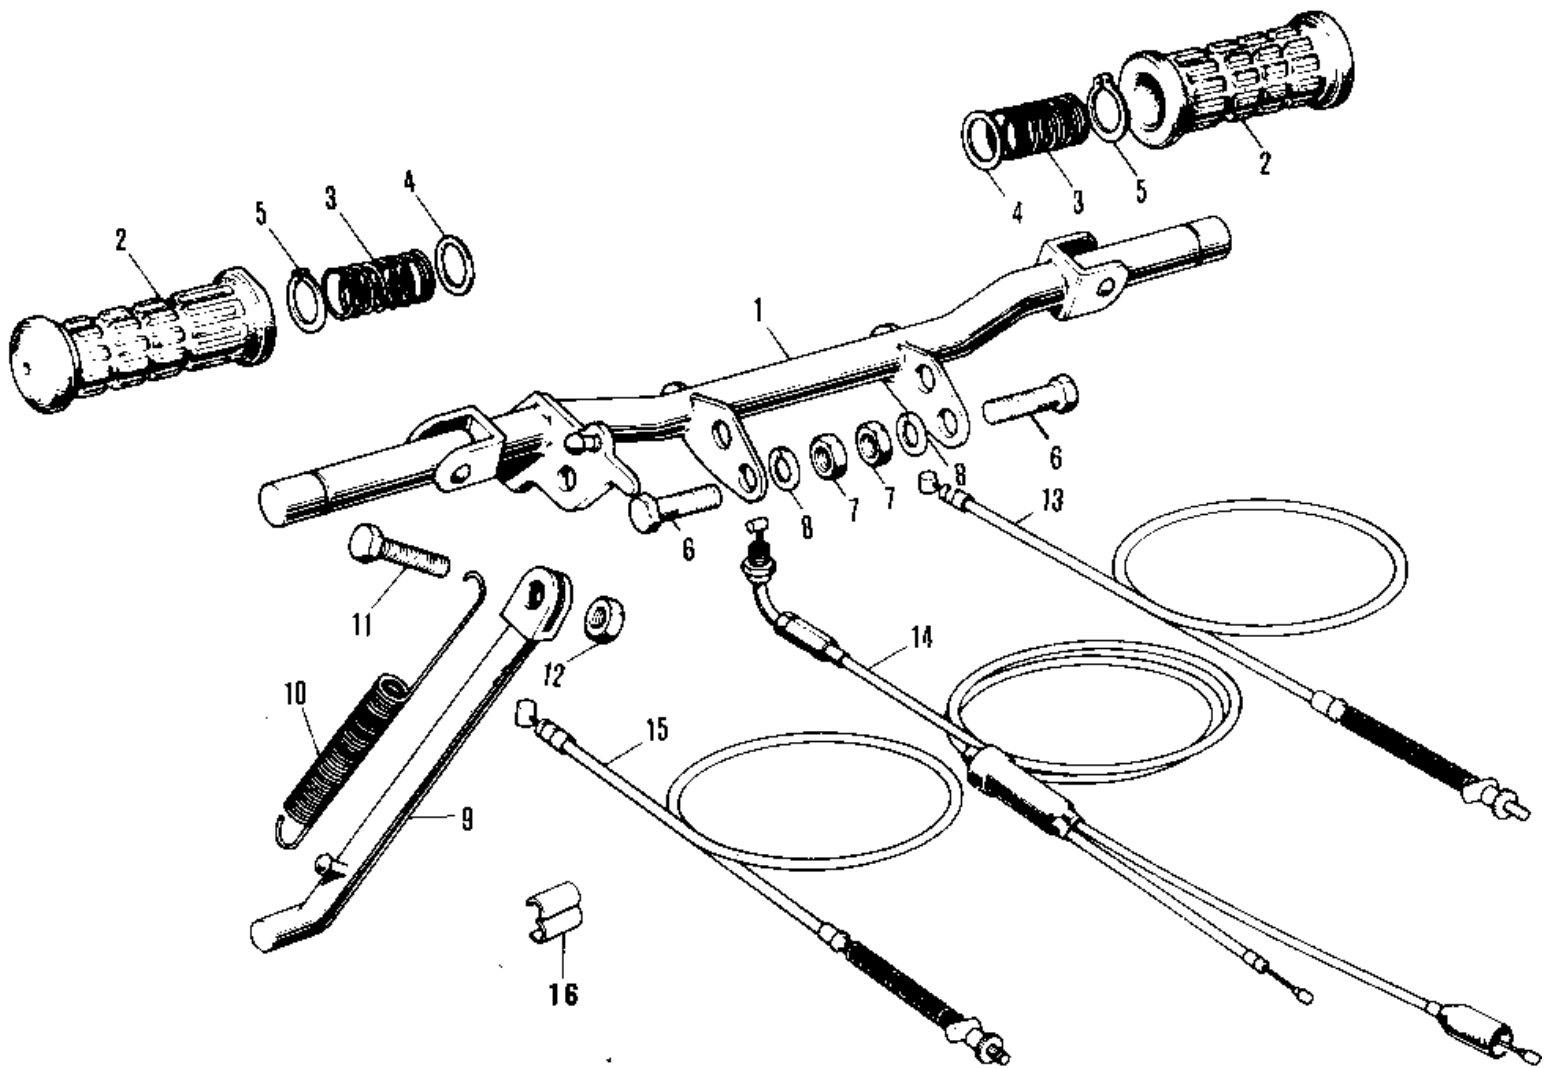

1979 KV75-A8 PARTS DIAGRAM

FOOTRESTS/STAND/CABLES ('76-'80)

1979 KV75-A8 PARTS LIST

FOOTRESTS/STAND/CABLES ('76-'80)

ITEM NAME	PART NUMBER	QUANTITY
BAR-FOOTREST (Ref # 1)	34002-029	1
RUBBER FOOTREST (Ref # 2)	92076-006	1
SPRING FOOTREST PEG (Ref # 3)	34006-002	1
WASHER FOLDING PEG (Ref # 4)	92022-049	1
CIRCLIP 16MM (Ref # 5)	480J1600	1
BOLT,HEX HEAD,10X18 (Ref # 6)	113G1018	1
NUT,10MM (Ref # 7)	314B1000	1
WASHER SPRING 10MM (Ref # 8)	461F1000	1
STAND-SIDE (Ref # 9)	34024-050	1
SPRING MAIN STAND (Ref # 10)	34023-005	1
BOLT,HEX HEAD,10X25 (Ref # 11)	113G1025	1
NUT 10MM (Ref # 12)	315B1000	1
CABLE-FRONT BRAKE (Ref # 13)	54005-058	1
CABLE,THROTTLE (Ref # 14)	54012-129	1
CABLE,THROTTLE (Ref # 14)	54012-1015	1
CABLE-REAR BRAKE (Ref # 15)	54022-020	1
CLAMP-CABLE (Ref # 16)	92037-069	1