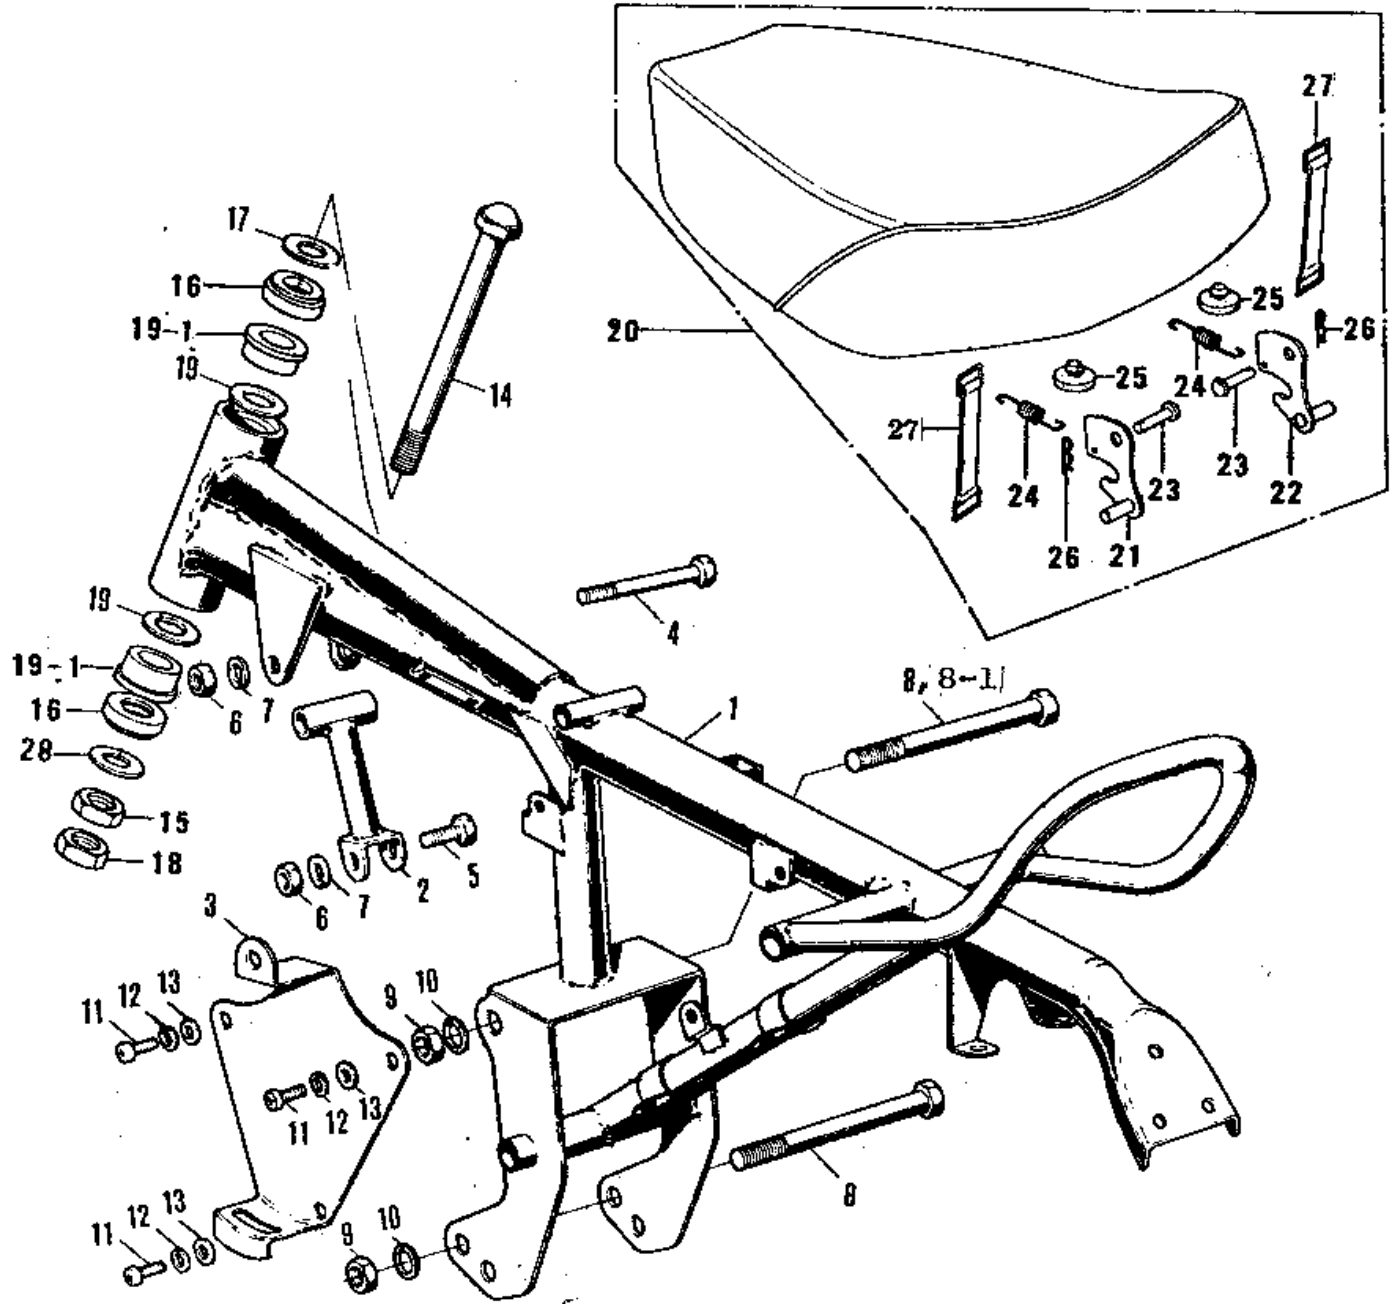

# 1980 KV75 PARTS DIAGRAM

FRAME/FRAME FITTINGS/SEAT ('76-'80)

# 1980 KV75 PARTS LIST

FRAME/FRAME FITTINGS/SEAT ('76-'80)

ITEM NAME	PART NUMBER	QUANTITY
FRAME (Ref # 1)	32002-144	1
TUBE-DOWN (Ref # 2)	31076-016	1
BRACKET-OIL TANK (Ref # 3)	32094-006	1
BOLT,HEX HEAD,8X85 (Ref # 4)	92001-1226	1
BOLT (Ref # 5)	92001-1578	1
NUT,8MM (Ref # 6)	311B0800	2
WASHER SPRING 8MM (Ref # 7)	461F0800	2
BOLT, FLANGED, 10X110 (Ref # 8)	92001-1602	2
BOLT,HEX HEAD,10X105 (Ref # 8-1)	92001-1282	1
NUT,10MM (Ref # 9)	314B1000	2
WASHER SPRING 10MM (Ref # 10)	461F1000	2
SCREW PAN HEAD 6X12 (Ref # 11)	220B0612	3
WASHER SPRING 6MM (Ref # 12)	461F0600	3
WASHER PLAIN 6MM (Ref # 13)	410B0600	3
BOLT,STEERING HEAD (Ref # 14)	92001-156	1
NUT 16MM (Ref # 15)	315B1600	1
THRUST BEARING (Ref # 16)	92119-001	2
BEARING,BALL,STEERING (Ref # 16)	92045-1003	2
WASHER-PLAIN,16MM (Ref # 17)	411D1600	1
NUT 16MM (Ref # 18)	315B1600	1
COLLAR,STEERING (Ref # 19)	92027-1119	2
COLLAR,STEERING (Ref # 19-1)	92027-1119	2
SEAT ASSY,DUAL (Ref # 20)	53002-075	1
SEAT-ASSY (Ref # 20)	53001-1031	1
SEAT-ASSY (Ref # 20)	53001-1031	1
HOOK,L.H (Ref # 21)	53008-033	1
HOOK,R.H (Ref # 22)	53008-034	1
PIN-BRAKE CABLE FIT (Ref # 23)	92043-092	2
SPRING,HOOK (Ref # 24)	53012-013	2