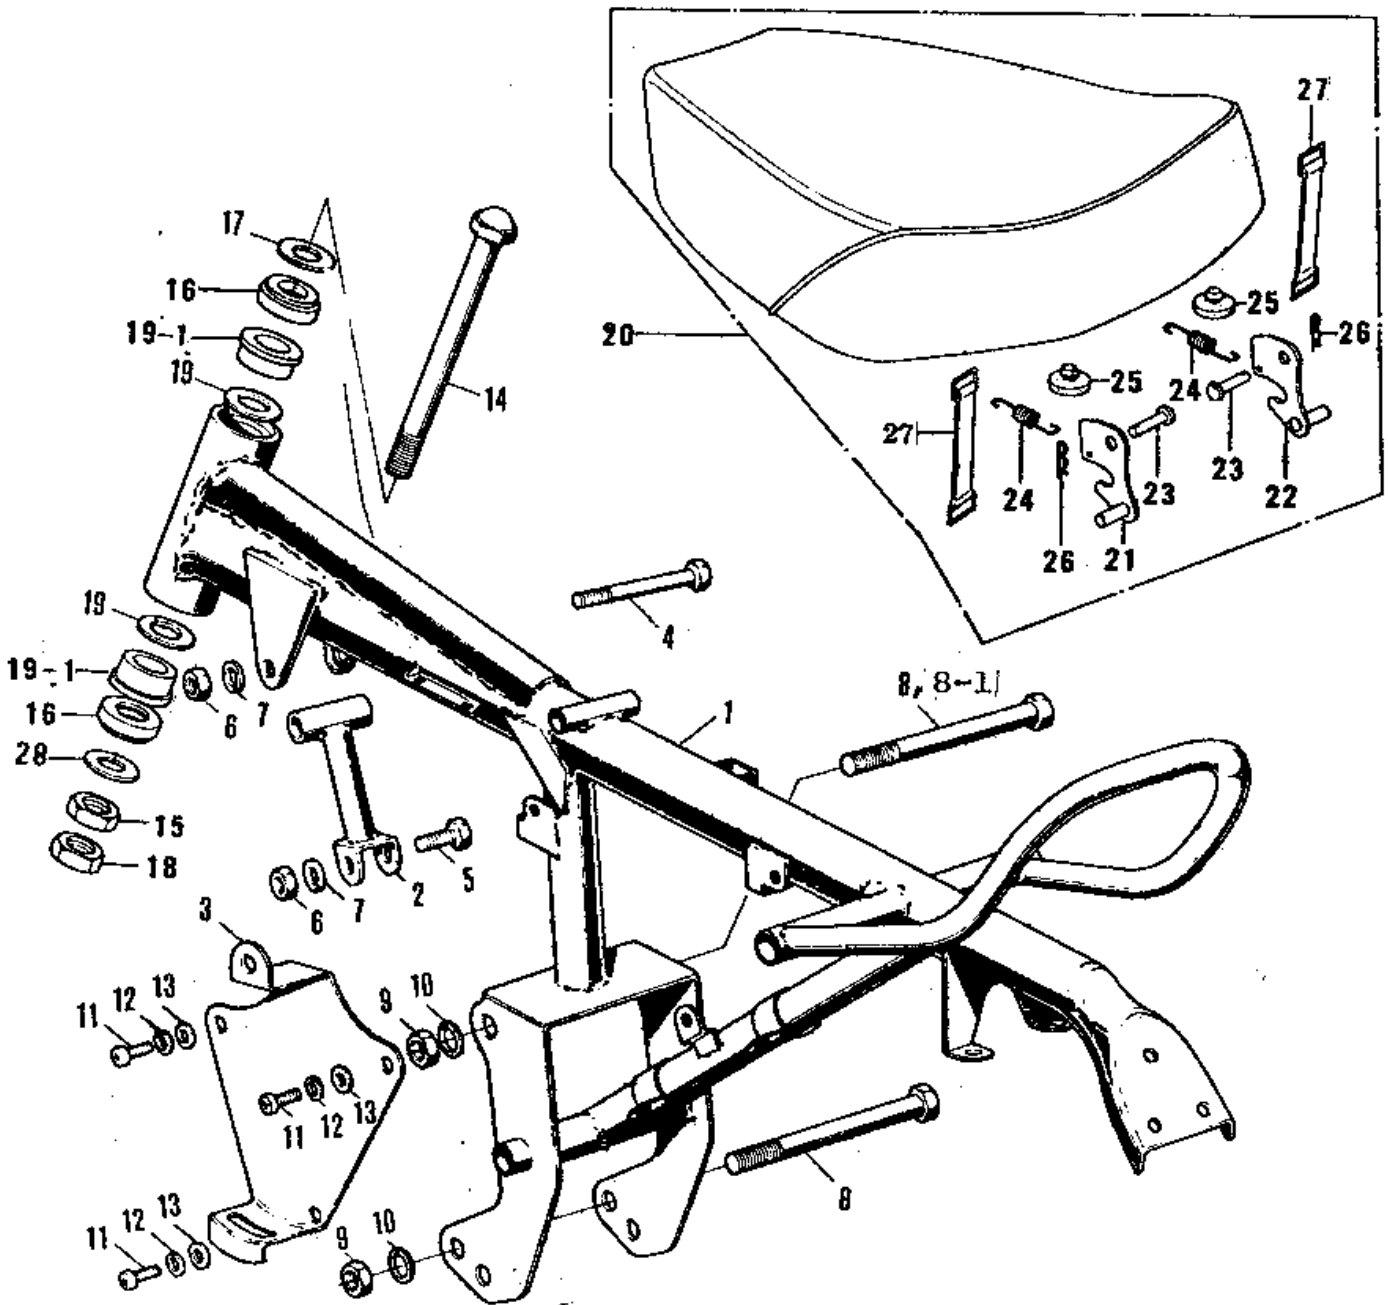

1979 KV75-A8 PARTS DIAGRAM

FRAME/FRAME FITTINGS/SEAT ('76-'80)

1979 KV75-A8 PARTS LIST

FRAME/FRAME FITTINGS/SEAT ('76-'80)

ITEM NAME	PART NUMBER	QUANTITY
FRAME (Ref # 1)	32002-144	1
TUBE-DOWN (Ref # 2)	31076-016	1
BRACKET-OIL TANK (Ref # 3)	32094-006	1
BOLT,HEX HEAD,8X85 (Ref # 4)	92001-1226	1
BOLT (Ref # 5)	92001-1578	1
NUT,8MM (Ref # 6)	311B0800	2
WASHER SPRING 8MM (Ref # 7)	461F0800	2
BOLT, FLANGED, 10X110 (Ref # 8)	92001-1602	2
BOLT,HEX HEAD,10X105 (Ref # 8-1)	92001-1282	1
NUT,10MM (Ref # 9)	314B1000	2
WASHER SPRING 10MM (Ref # 10)	461F1000	2
SCREW PAN HEAD 6X12 (Ref # 11)	220B0612	3
WASHER SPRING 6MM (Ref # 12)	461F0600	3
WASHER PLAIN 6MM (Ref # 13)	410B0600	3
BOLT,STEERING HEAD (Ref # 14)	92001-156	1
NUT 16MM (Ref # 15)	315B1600	1
THRUST BEARING (Ref # 16)	92119-001	2
BEARING,BALL,STEERING (Ref # 16)	92045-1003	2
WASHER-PLAIN,16MM (Ref # 17)	411D1600	1
NUT 16MM (Ref # 18)	315B1600	1
COLLAR,STEERING (Ref # 19)	92027-1119	2
COLLAR,STEERING (Ref # 19-1)	92027-1119	2
SEAT ASSY,DUAL (Ref # 20)	53002-075	1
SEAT-ASSY (Ref # 20)	53001-1031	1
SEAT-ASSY (Ref # 20)	53001-1031	1
HOOK,L.H (Ref # 21)	53008-033	1
HOOK,R.H (Ref # 22)	53008-034	1
PIN-BRAKE CABLE FIT (Ref # 23)	92043-092	2
SPRING,HOOK (Ref # 24)	53012-013	2