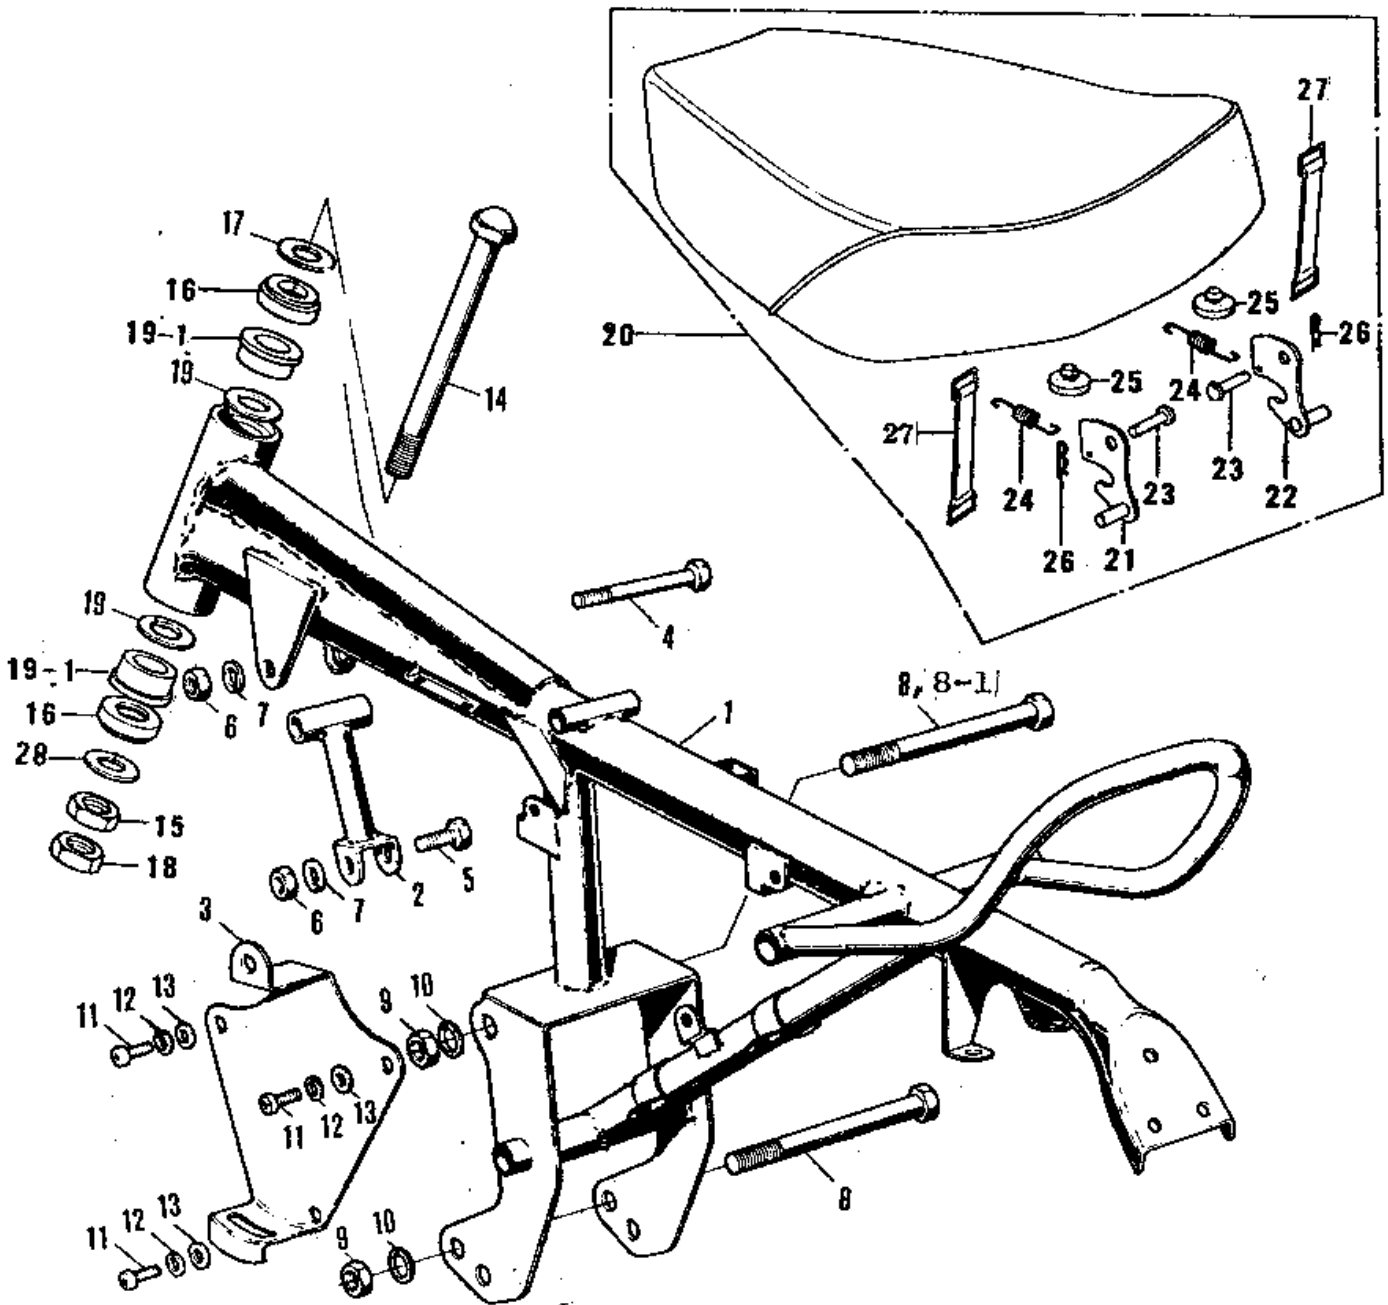

1979 KV75-A8 PARTS DIAGRAM

FRAME/FRAME FITTINGS/SEAT ('76-'80)

1979 KV75-A8 PARTS LIST

FRAME/FRAME FITTINGS/SEAT ('76-'80)

ITEM NAME	PART NUMBER	QUANTITY
FRAME (Ref # 1)	32002-144	1
TUBE-DOWN (Ref # 2)	31076-016	1
BRACKET-OIL TANK (Ref # 3)	32094-006	1
BOLT,HEX HEAD,8X85 (Ref # 4)	92001-1226	1
BOLT (Ref # 5)	92001-1578	1
NUT,8MM (Ref # 6)	311B0800	1
WASHER SPRING 8MM (Ref # 7)	461F0800	1
BOLT, FLANGED, 10X110 (Ref # 8)	92001-1602	1
BOLT,HEX HEAD,10X105 (Ref # 8-1)	92001-1282	1
NUT,10MM (Ref # 9)	314B1000	1
WASHER SPRING 10MM (Ref # 10)	461F1000	1
SCREW PAN HEAD 6X12 (Ref # 11)	220B0612	1
WASHER SPRING 6MM (Ref # 12)	461F0600	1
WASHER PLAIN 6MM (Ref # 13)	410B0600	1
BOLT,STEERING HEAD (Ref # 14)	92001-156	1
NUT 16MM (Ref # 15)	315B1600	2
THRUST BEARING (Ref # 16)	92119-001	1
BEARING,BALL,STEERING (Ref # 16)	92045-1003	1
WASHER-PLAIN,16MM (Ref # 17)	411D1600	2
COLLAR,STEERING (Ref # 19)	92027-1119	2
SEAT ASSY,DUAL (Ref # 20)	53002-075	1
SEAT-ASSY (Ref # 20)	53001-1031	2
HOOK,L.H (Ref # 21)	53008-033	1
HOOK,R.H (Ref # 22)	53008-034	1
PIN-BRAKE CABLE FIT (Ref # 23)	92043-092	1
SPRING,HOOK (Ref # 24)	53012-013	1
DAMPER RUBBER (Ref # 25)	92075-281	1
COTTER PIN (Ref # 26)	92041-003	1
BAND,TOOL (Ref # 27)	92072-066	1