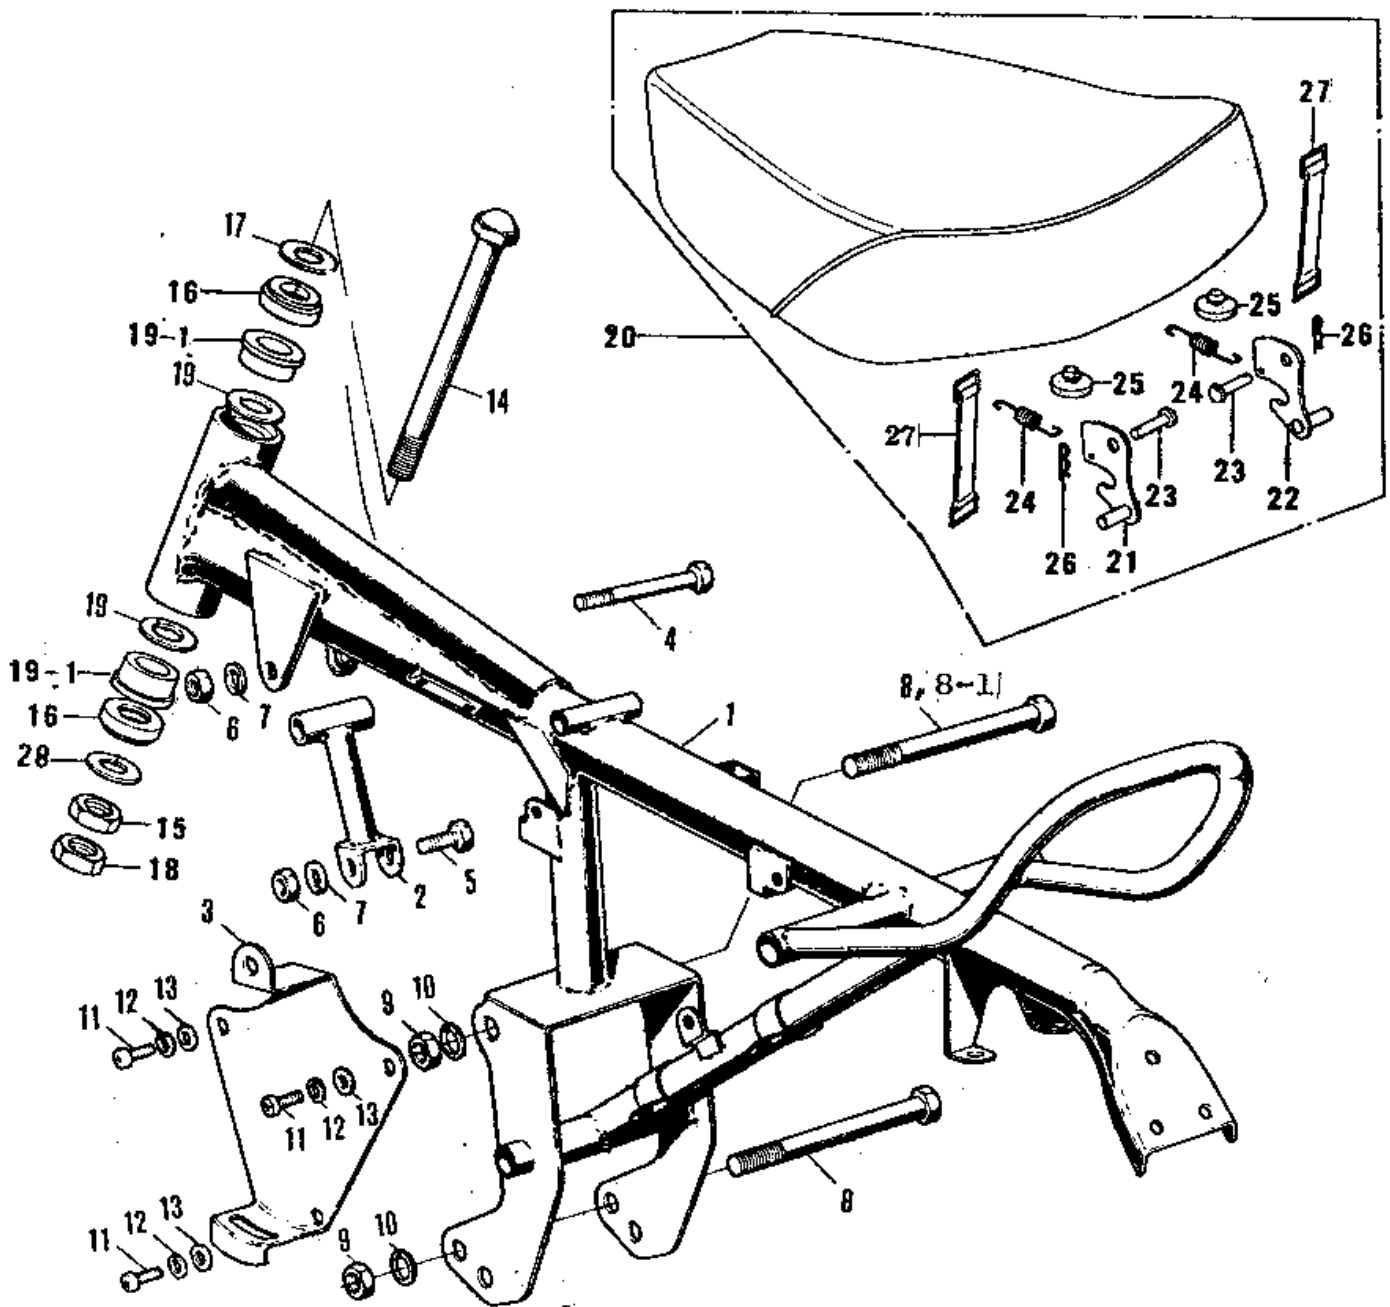

1979 KV75-A8

PARTS DIAGRAM

FRAME/FRAME FITTINGS/SEAT ('76-'80)