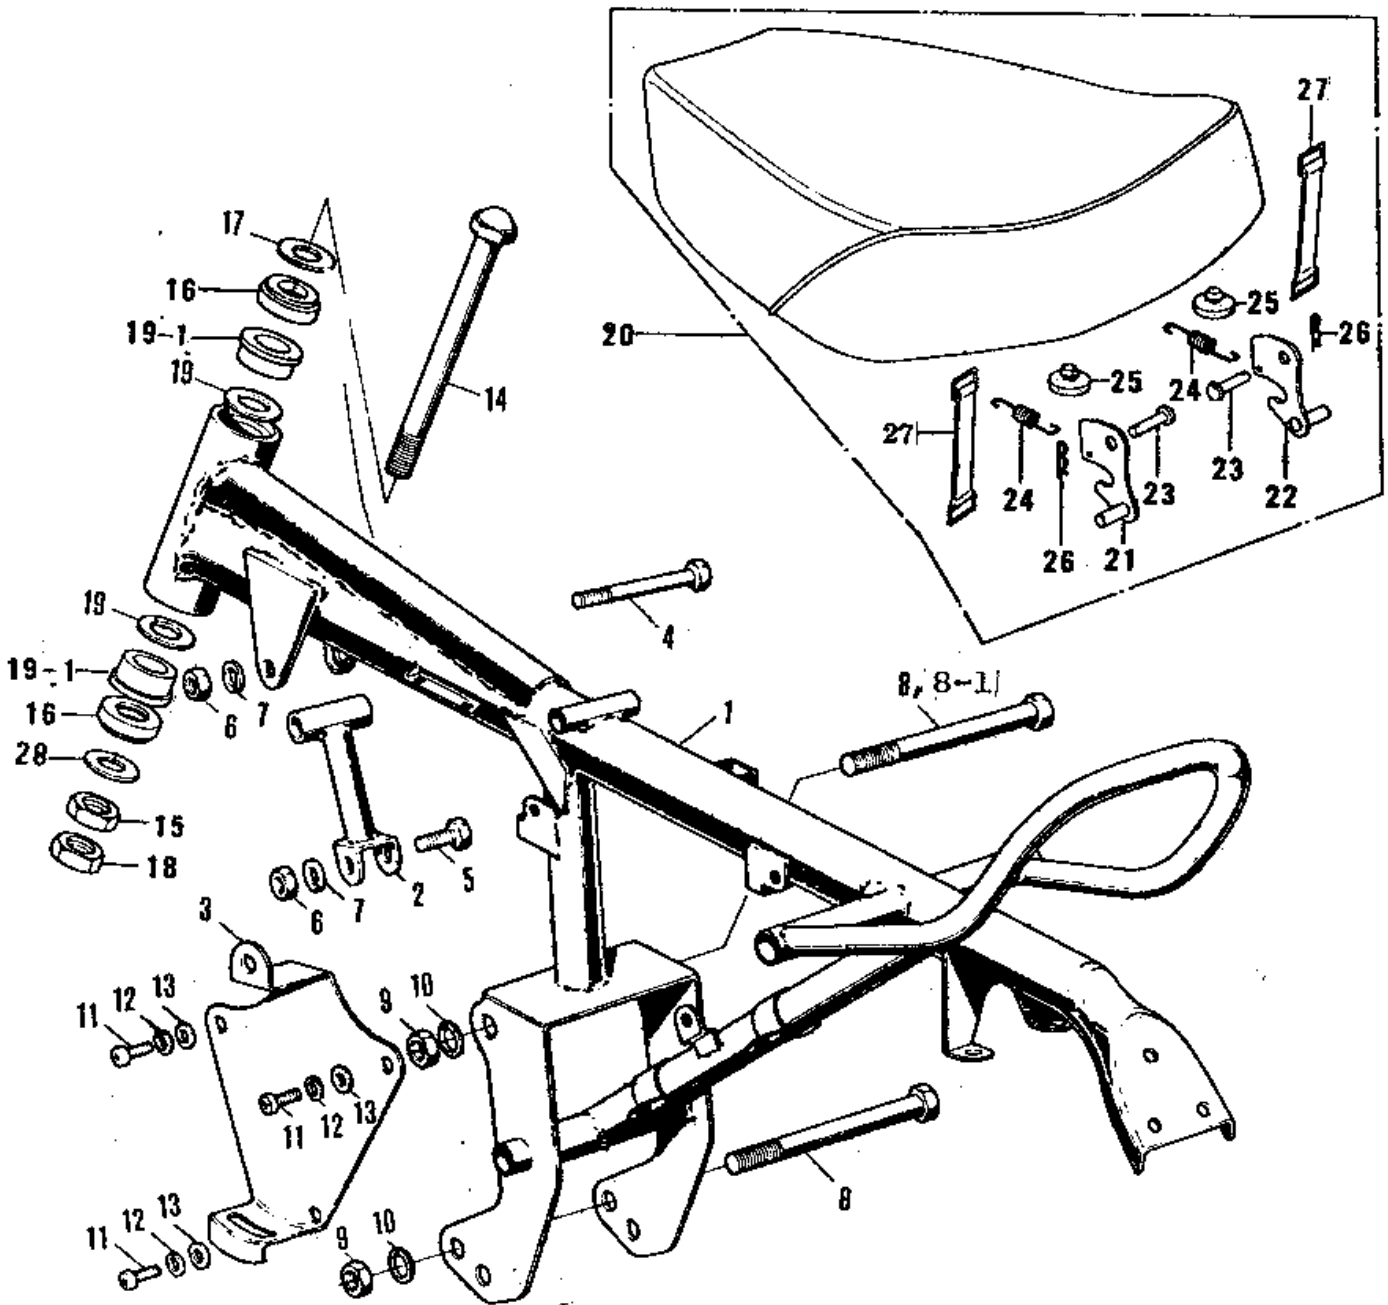

# 1978 KV75-A7 PARTS DIAGRAM

FRAME/FRAME FITTINGS/SEAT ('76-'80)

# 1978 KV75-A7 PARTS LIST

FRAME/FRAME FITTINGS/SEAT ('76-'80)

ITEM NAME	PART NUMBER	QUANTITY
FRAME (Ref # 1)	32002-144	1
TUBE-DOWN (Ref # 2)	31076-016	1
BRACKET-OIL TANK (Ref # 3)	32094-006	1
BOLT,HEX HEAD,8X85 (Ref # 4)	92001-1226	1
BOLT (Ref # 5)	92001-1578	1
NUT,8MM (Ref # 6)	311B0800	2
WASHER SPRING 8MM (Ref # 7)	461F0800	2
BOLT, FLANGED, 10X110 (Ref # 8)	92001-1602	2
BOLT,HEX HEAD,10X105 (Ref # 8-1)	92001-1282	1
NUT,10MM (Ref # 9)	314B1000	2
WASHER SPRING 10MM (Ref # 10)	461F1000	2
SCREW PAN HEAD 6X12 (Ref # 11)	220B0612	3
WASHER SPRING 6MM (Ref # 12)	461F0600	3
WASHER PLAIN 6MM (Ref # 13)	410B0600	3
BOLT,STEERING HEAD (Ref # 14)	92001-156	1
NUT 16MM (Ref # 15)	315B1600	1
THRUST BEARING (Ref # 16)	92119-001	2
BEARING,BALL,STEERING (Ref # 16)	92045-1003	2
WASHER-PLAIN,16MM (Ref # 17)	411D1600	1
NUT 16MM (Ref # 18)	315B1600	1
COLLAR,STEERING (Ref # 19)	92027-1119	2
COLLAR,STEERING (Ref # 19-1)	92027-1119	2
SEAT ASSY,DUAL (Ref # 20)	53002-075	1
SEAT-ASSY (Ref # 20)	53001-1031	1
SEAT-ASSY (Ref # 20)	53001-1031	1
HOOK,L.H (Ref # 21)	53008-033	1
HOOK,R.H (Ref # 22)	53008-034	1
PIN-BRAKE CABLE FIT (Ref # 23)	92043-092	2
SPRING,HOOK (Ref # 24)	53012-013	2