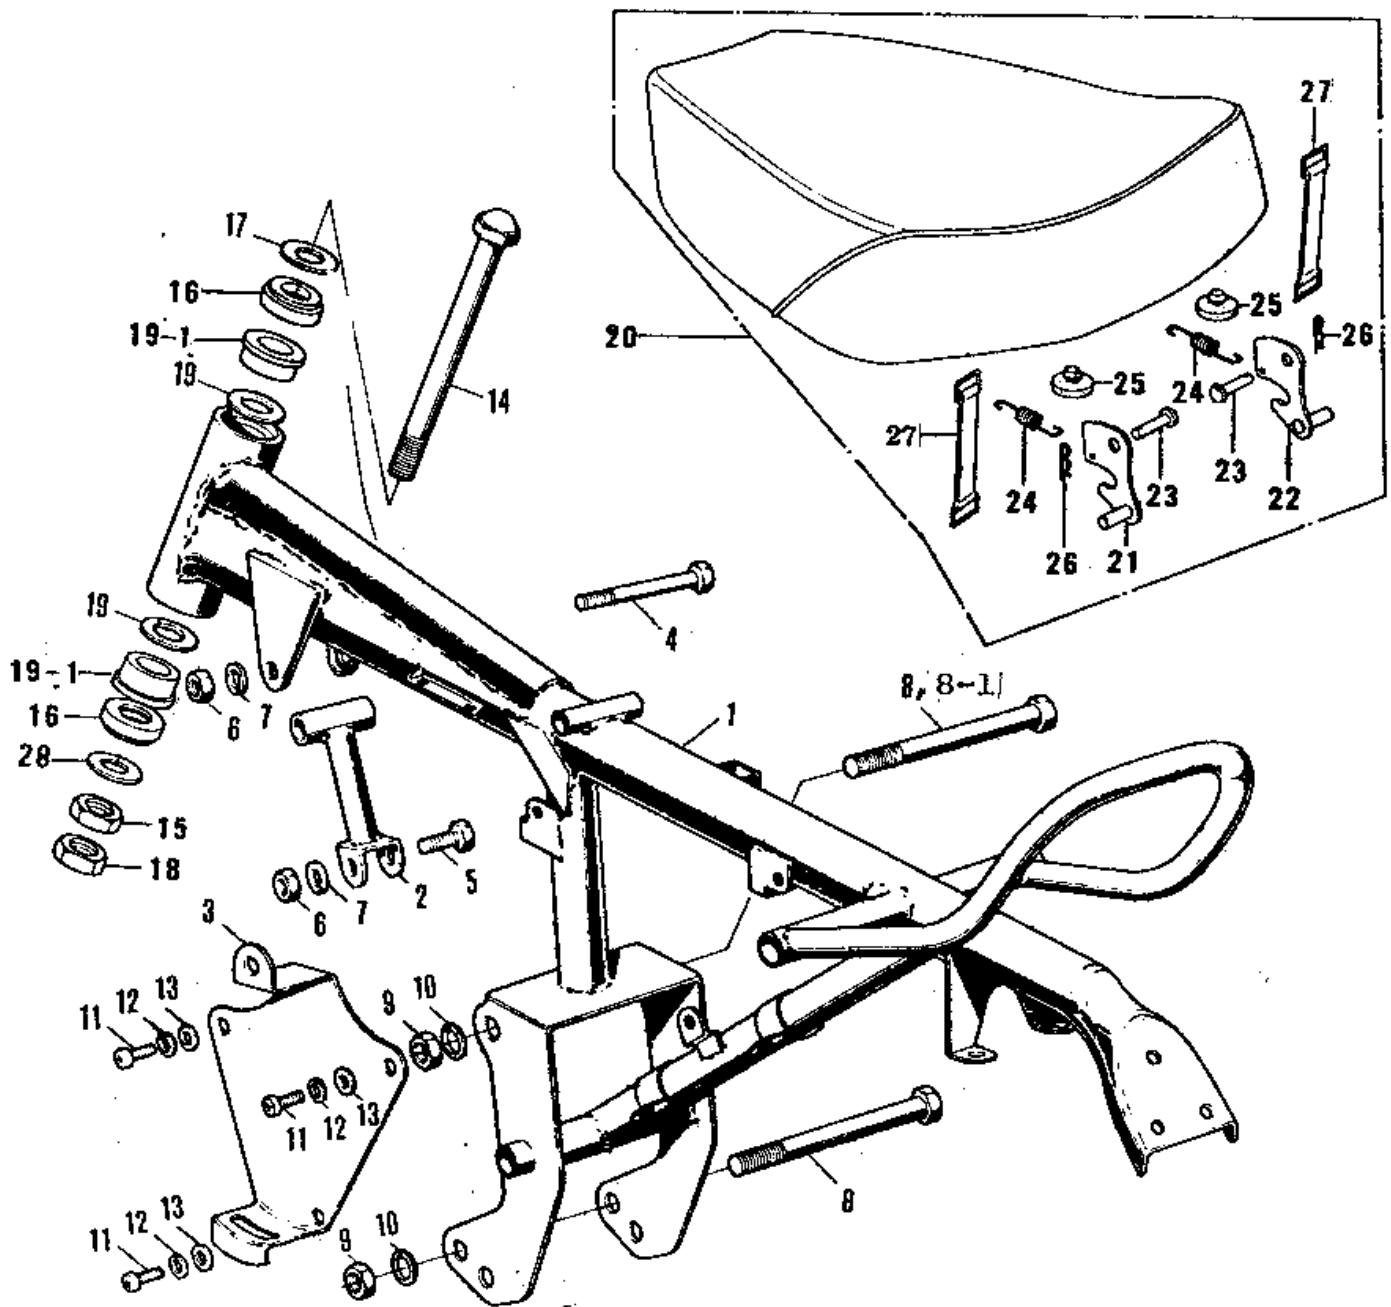

1978 KV75-A7 PARTS DIAGRAM

FRAME/FRAME FITTINGS/SEAT ('76-'80)

1978 KV75-A7 PARTS LIST

FRAME/FRAME FITTINGS/SEAT ('76-'80)

ITEM NAME	PART NUMBER	QUANTITY
FRAME (Ref # 1)	32002-144	1
TUBE-DOWN (Ref # 2)	31076-016	1
BRACKET-OIL TANK (Ref # 3)	32094-006	1
BOLT,HEX HEAD,8X85 (Ref # 4)	92001-1226	1
BOLT (Ref # 5)	92001-1578	1
NUT,8MM (Ref # 6)	311B0800	1
WASHER SPRING 8MM (Ref # 7)	461F0800	1
BOLT, FLANGED, 10X110 (Ref # 8)	92001-1602	1
BOLT,HEX HEAD,10X105 (Ref # 8-1)	92001-1282	1
NUT,10MM (Ref # 9)	314B1000	1
WASHER SPRING 10MM (Ref # 10)	461F1000	1
SCREW PAN HEAD 6X12 (Ref # 11)	220B0612	1
WASHER SPRING 6MM (Ref # 12)	461F0600	1
WASHER PLAIN 6MM (Ref # 13)	410B0600	1
BOLT,STEERING HEAD (Ref # 14)	92001-156	1
NUT 16MM (Ref # 15)	315B1600	2
THRUST BEARING (Ref # 16)	92119-001	1
BEARING,BALL,STEERING (Ref # 16)	92045-1003	1
WASHER-PLAIN,16MM (Ref # 17)	411D1600	2
COLLAR,STEERING (Ref # 19)	92027-1119	2
SEAT ASSY,DUAL (Ref # 20)	53002-075	1
SEAT-ASSY (Ref # 20)	53001-1031	2
HOOK,L.H (Ref # 21)	53008-033	1
HOOK,R.H (Ref # 22)	53008-034	1
PIN-BRAKE CABLE FIT (Ref # 23)	92043-092	1
SPRING,HOOK (Ref # 24)	53012-013	1
DAMPER RUBBER (Ref # 25)	92075-281	1
COTTER PIN (Ref # 26)	92041-003	1
BAND,TOOL (Ref # 27)	92072-066	1