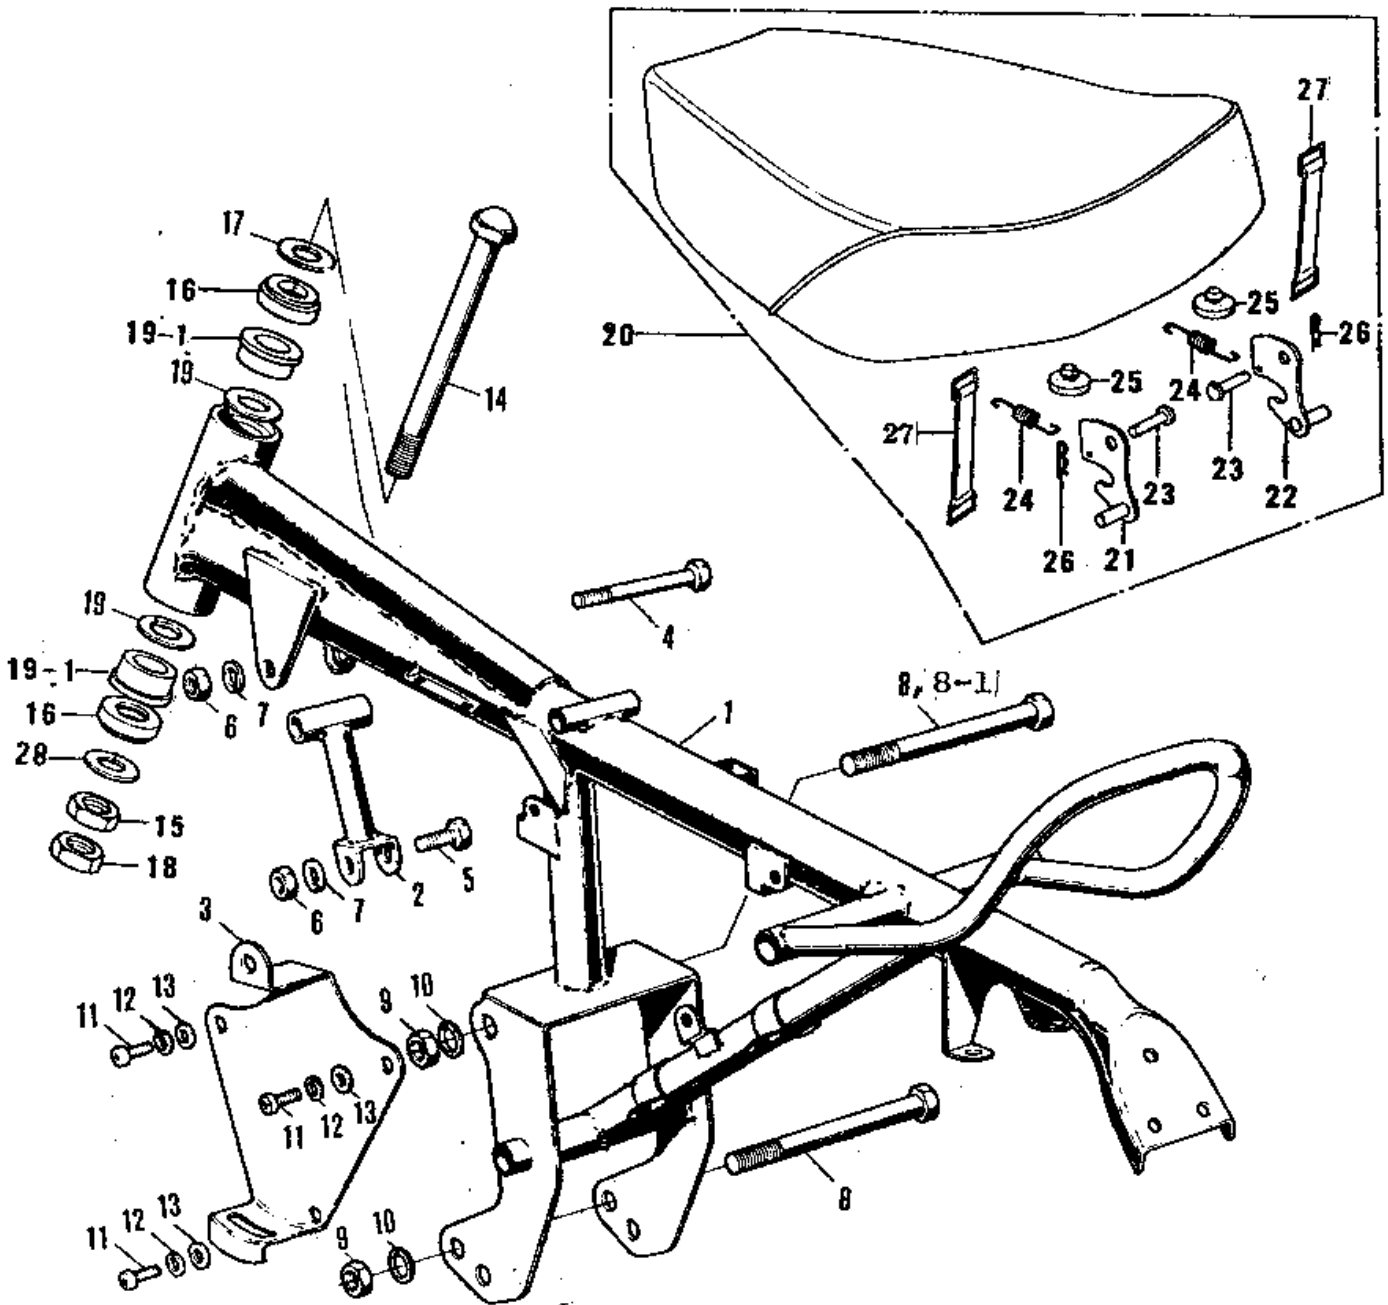

## 1977 KV75-A6 PARTS DIAGRAM

FRAME/FRAME FITTINGS/SEAT ('76-'80)

## 1977 KV75-A6 PARTS LIST

FRAME/FRAME FITTINGS/SEAT ('76-'80)

ITEM NAME	PART NUMBER	QUANTITY
FRAME (Ref # 1)	32002-144	1
TUBE-DOWN (Ref # 2)	31076-016	1
BRACKET-OIL TANK (Ref # 3)	32094-006	1
BOLT,HEX HEAD,8X85 (Ref # 4)	92001-1226	1
BOLT (Ref # 5)	92001-1578	1
NUT,8MM (Ref # 6)	311B0800	1
WASHER SPRING 8MM (Ref # 7)	461F0800	1
BOLT, FLANGED, 10X110 (Ref # 8)	92001-1602	1
BOLT,HEX HEAD,10X105 (Ref # 8-1)	92001-1282	1
NUT,10MM (Ref # 9)	314B1000	1
WASHER SPRING 10MM (Ref # 10)	461F1000	1
SCREW PAN HEAD 6X12 (Ref # 11)	220B0612	1
WASHER SPRING 6MM (Ref # 12)	461F0600	1
WASHER PLAIN 6MM (Ref # 13)	410B0600	1
BOLT,STEERING HEAD (Ref # 14)	92001-156	1
NUT 16MM (Ref # 15)	315B1600	2
THRUST BEARING (Ref # 16)	92119-001	1
BEARING,BALL,STEERING (Ref # 16)	92045-1003	1
WASHER-PLAIN,16MM (Ref # 17)	411D1600	2
COLLAR,STEERING (Ref # 19)	92027-1119	2
SEAT ASSY,DUAL (Ref # 20)	53002-075	1
SEAT-ASSY (Ref # 20)	53001-1031	2
HOOK,L.H (Ref # 21)	53008-033	1
HOOK,R.H (Ref # 22)	53008-034	1
PIN-BRAKE CABLE FIT (Ref # 23)	92043-092	1
SPRING,HOOK (Ref # 24)	53012-013	1
DAMPER RUBBER (Ref # 25)	92075-281	1
COTTER PIN (Ref # 26)	92041-003	1
BAND,TOOL (Ref # 27)	92072-066	1