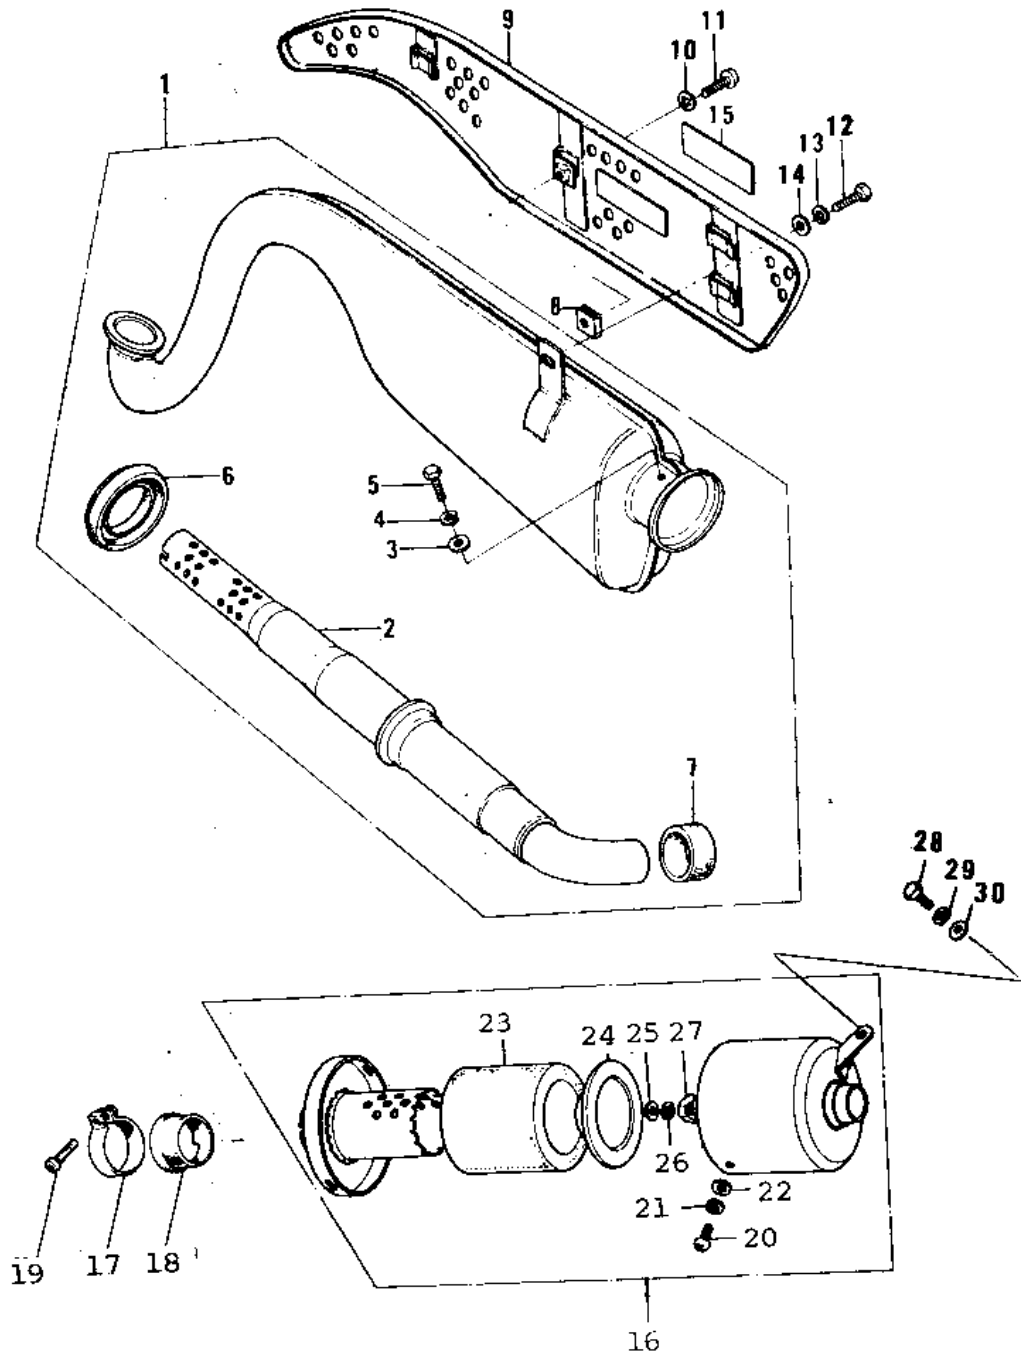

# 1980 KV75 PARTS DIAGRAM

AIR CLEANER/MUFFLER ('76-'80)

# 1980 KV75 PARTS LIST

## AIR CLEANER/MUFFLER ('76-'80)

ITEM NAME	PART NUMBER	QUANTITY
MUFFLER ASSY (Ref # 1)	18001-079	1
BAFFLE TUBE (Ref # 2)	18033-060	1
WASHER-PLAIN (Ref # 3)	92022-183	1
WASHER PLAIN 6MM (Ref # 4)	410B0600	1
BOLT HEX HEAD 6X8 (Ref # 5)	110B0608	1
OIL SEAL (Ref # 6)	92056-004	1
CAP-MUFFLER RUBBER (Ref # 7)	92073-021	1
INSULATOR-HEAT (Ref # 8)	18065-009	1
COVER,MUFFLER (Ref # 9)	18057-048	1
WASHER LOCK 6MM (Ref # 10)	463H0600	1
SCREW PAN HEAD 6X12 (Ref # 11)	220E0612	1
BOLT,8X20 (Ref # 12)	115G0820	1
WASHER SPRING 8MM (Ref # 13)	461F0800	1
EMBLEM,OIL TANK (Ref # 15)	56018-216	1
MARK,MUFFLER (Ref # 15)	56018-1049	1
AIR CLEANER ASSY (Ref # 16)	11010-099	1
HOLDER,CONNECT (Ref # 17)	18045-002	1
HOLDER,CONNECT (Ref # 17)	18045-002	1
BUSHING,RUBBER (Ref # 18)	92092-1001	1
BUSHING,RUBBER (Ref # 18)	92092-1001	1
SCREW PAN HEAD 6X20 (Ref # 19)	220B0620	1
SCREW PAN HEAD 4X10 (Ref # 20)	220B0410	2
WASHER SPRING 4MM (Ref # 21)	461F0400	2
WASHER PLAIN 4MM (Ref # 22)	410B0400	2
ELEMENT,AIR,CLNR (Ref # 23)	11013-048	1
ELEMENT,AIR CLNR,TOP (Ref # 24)	11013-050	1
WASHER PLAIN 4MM (Ref # 25)	410B0400	1
WASHER SPRING 4MM (Ref # 26)	461F0400	1
NUT,WING,4MM (Ref # 27)	92015-074	1