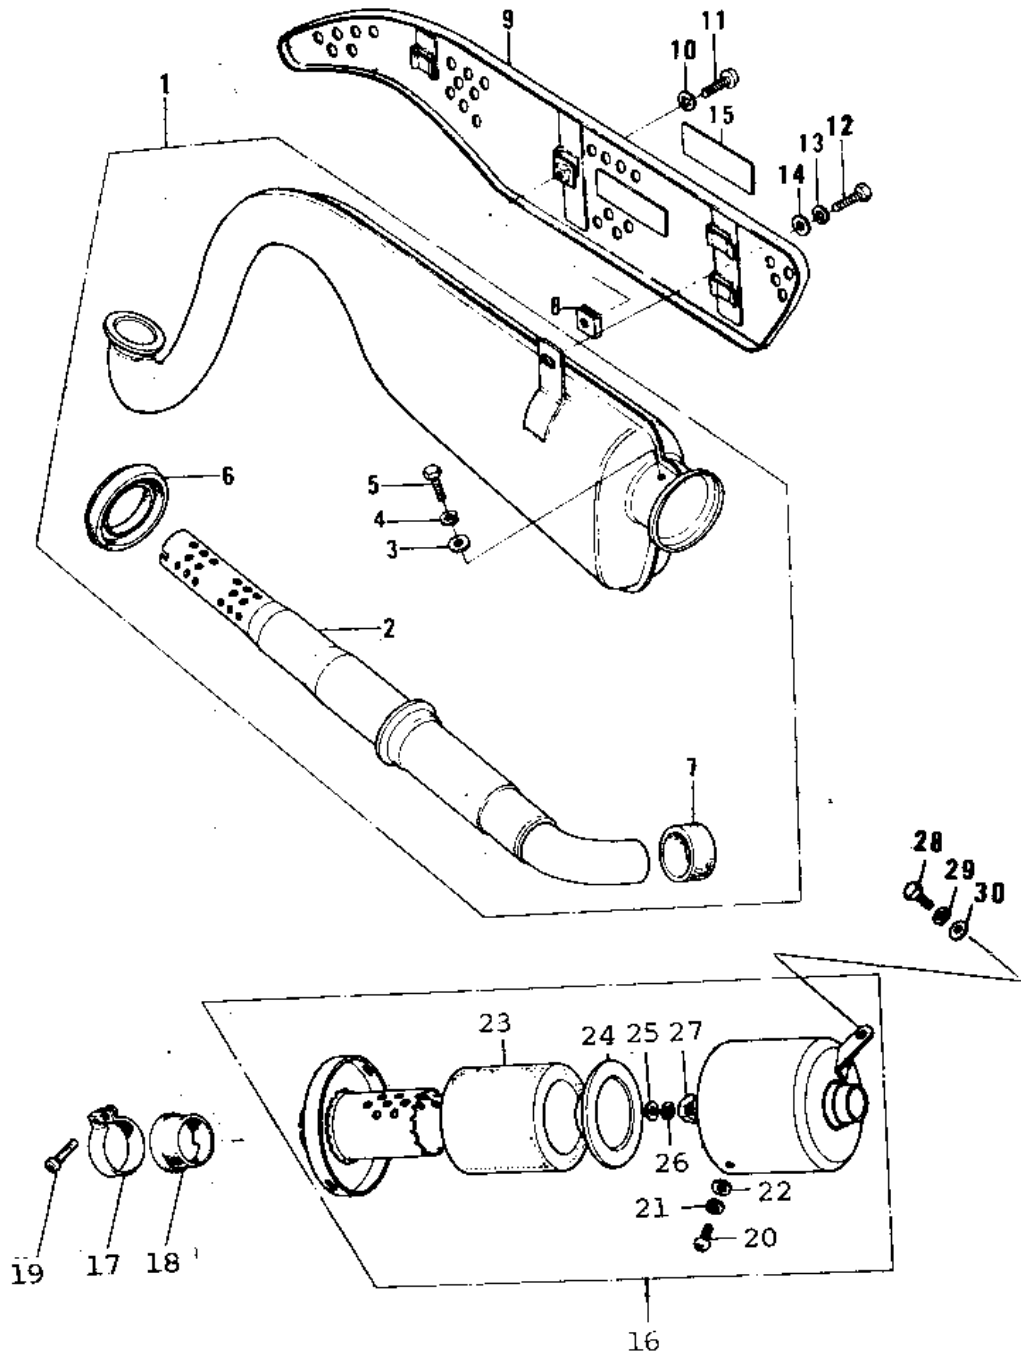

# 1980 KV75 PARTS DIAGRAM

AIR CLEANER/MUFFLER ('76-'80)

# 1980 KV75 PARTS LIST

## AIR CLEANER/MUFFLER ('76-'80)

ITEM NAME	PART NUMBER	QUANTITY
MUFFLER ASSY (Ref # 1)	18001-079	1
BAFFLE TUBE (Ref # 2)	18033-060	1
WASHER-PLAIN (Ref # 3)	92022-183	1
WASHER PLAIN 6MM (Ref # 4)	410B0600	1
BOLT HEX HEAD 6X8 (Ref # 5)	110B0608	1
OIL SEAL (Ref # 6)	92056-004	1
CAP-MUFFLER RUBBER (Ref # 7)	92073-021	1
INSULATOR-HEAT (Ref # 8)	18065-009	1
COVER,MUFFLER (Ref # 9)	18057-048	1
WASHER LOCK 6MM (Ref # 10)	463H0600	1
SCREW PAN HEAD 6X12 (Ref # 11)	220E0612	1
BOLT,8X20 (Ref # 12)	115G0820	1
WASHER SPRING 8MM (Ref # 13)	461F0800	1
EMBLEM,OIL TANK (Ref # 15)	56018-216	1
MARK,MUFFLER (Ref # 15)	56018-1049	1
AIR CLEANER ASSY (Ref # 16)	11010-099	1
HOLDER,CONNECT (Ref # 17)	18045-002	1
HOLDER,CONNECT (Ref # 17)	18045-002	1
BUSHING,RUBBER (Ref # 18)	92092-1001	1
BUSHING,RUBBER (Ref # 18)	92092-1001	1
SCREW PAN HEAD 6X20 (Ref # 19)	220B0620	1
SCREW PAN HEAD 4X10 (Ref # 20)	220B0410	2
WASHER SPRING 4MM (Ref # 21)	461F0400	2
WASHER PLAIN 4MM (Ref # 22)	410B0400	2
ELEMENT,AIR,CLNR (Ref # 23)	11013-048	1
ELEMENT,AIR CLNR, TOP (Ref # 24)	11013-050	1
WASHER PLAIN 4MM (Ref # 25)	410B0400	1
WASHER SPRING 4MM (Ref # 26)	461F0400	1
NUT,WING,4MM (Ref # 27)	92015-074	1