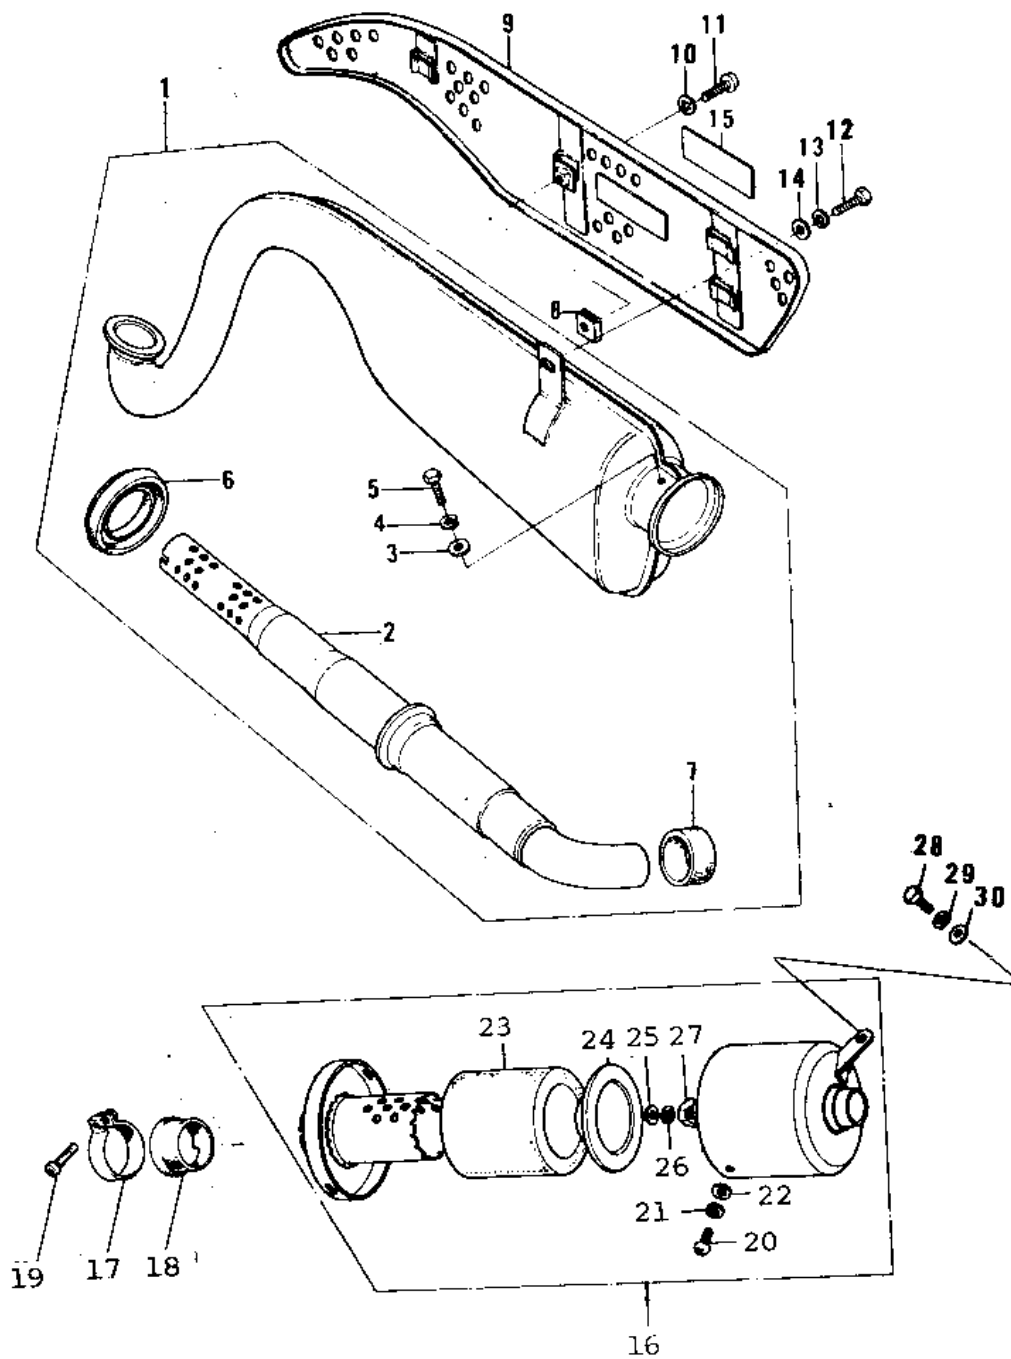

1979 KV75-A8 PARTS DIAGRAM

AIR CLEANER/MUFFLER ('76-'80)

1979 KV75-A8 PARTS LIST

AIR CLEANER/MUFFLER ('76-'80)

ITEM NAME	PART NUMBER	QUANTITY
MUFFLER ASSY (Ref # 1)	18001-079	1
BAFFLE TUBE (Ref # 2)	18033-060	1
WASHER-PLAIN (Ref # 3)	92022-183	1
WASHER PLAIN 6MM (Ref # 4)	410B0600	1
BOLT HEX HEAD 6X8 (Ref # 5)	110B0608	1
OIL SEAL (Ref # 6)	92056-004	1
CAP-MUFFLER RUBBER (Ref # 7)	92073-021	1
INSULATOR-HEAT (Ref # 8)	18065-009	1
COVER,MUFFLER (Ref # 9)	18057-048	1
WASHER LOCK 6MM (Ref # 10)	463H0600	1
SCREW PAN HEAD 6X12 (Ref # 11)	220E0612	1
BOLT,8X20 (Ref # 12)	115G0820	1
WASHER SPRING 8MM (Ref # 13)	461F0800	1
EMBLEM,OIL TANK (Ref # 15)	56018-216	1
MARK,MUFFLER (Ref # 15)	56018-1049	1
AIR CLEANER ASSY (Ref # 16)	11010-099	1
HOLDER,CONNECT (Ref # 17)	18045-002	2
BUSHING,RUBBER (Ref # 18)	92092-1001	2
SCREW PAN HEAD 6X20 (Ref # 19)	220B0620	1
SCREW PAN HEAD 4X10 (Ref # 20)	220B0410	1
WASHER SPRING 4MM (Ref # 21)	461F0400	2
WASHER PLAIN 4MM (Ref # 22)	410B0400	2
ELEMENT,AIR,CLNR (Ref # 23)	11013-048	1
ELEMENT,AIR CLNR, TOP (Ref # 24)	11013-050	1
NUT,WING,4MM (Ref # 27)	92015-074	1
BOLT-UPSET,6X12 (Ref # 28)	112G0612	1
WASHER SPRING 6MM (Ref # 29)	461F0600	1
WASHER PLAIN 6MM (Ref # 30)	411B0600	1