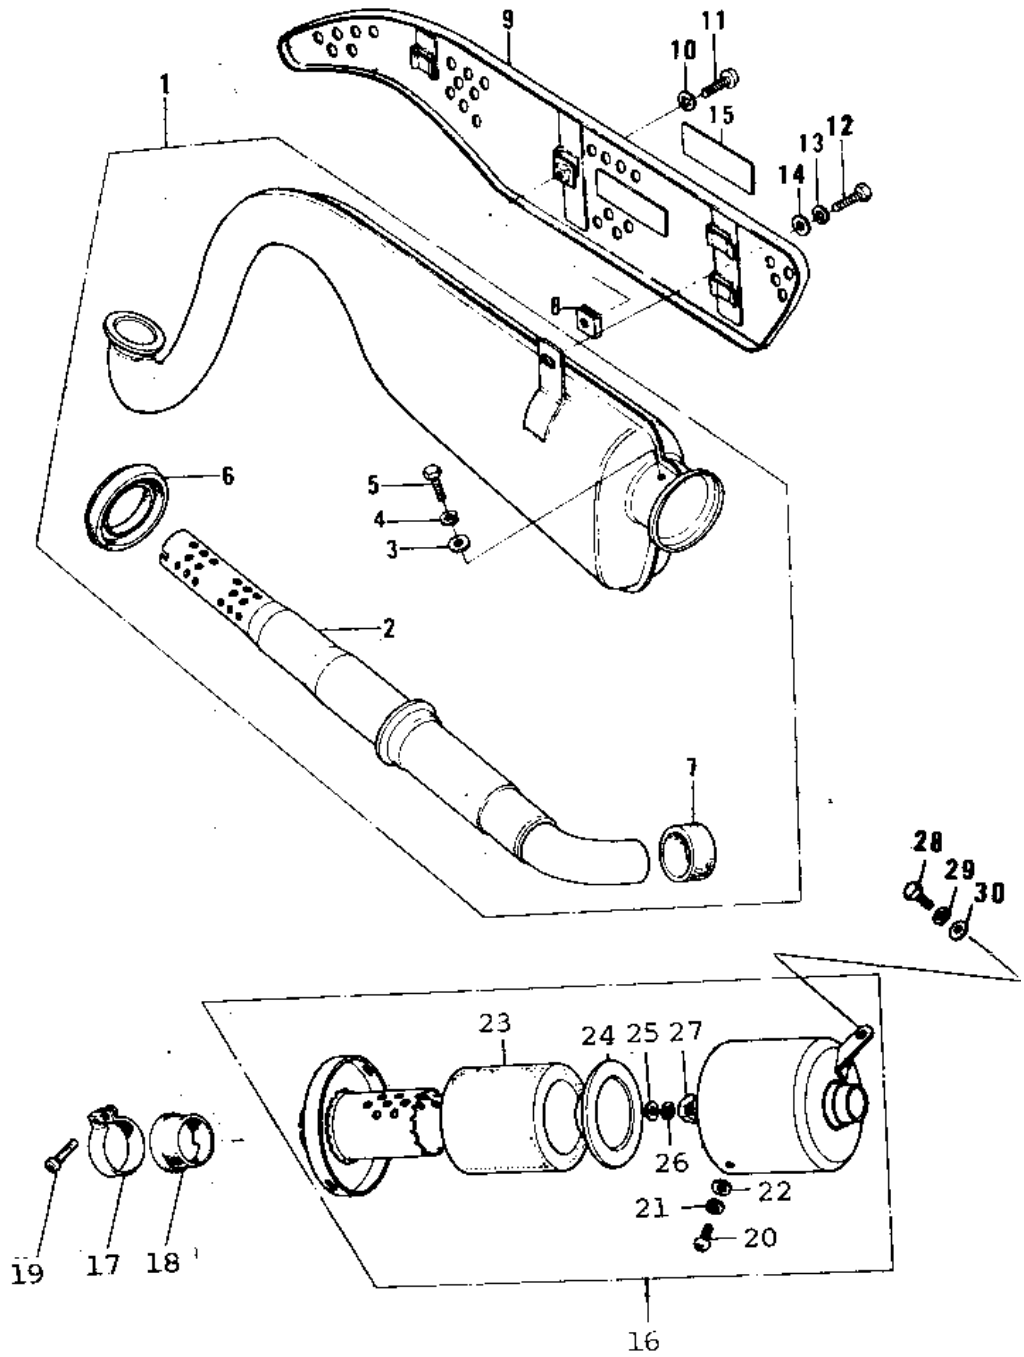

# 1979 KV75-A8 PARTS DIAGRAM

AIR CLEANER/MUFFLER ('76-'80)

# 1979 KV75-A8 PARTS LIST

## AIR CLEANER/MUFFLER ('76-'80)

ITEM NAME	PART NUMBER	QUANTITY
MUFFLER ASSY (Ref # 1)	18001-079	1
BAFFLE TUBE (Ref # 2)	18033-060	1
WASHER-PLAIN (Ref # 3)	92022-183	1
WASHER PLAIN 6MM (Ref # 4)	410B0600	1
BOLT HEX HEAD 6X8 (Ref # 5)	110B0608	1
OIL SEAL (Ref # 6)	92056-004	1
CAP-MUFFLER RUBBER (Ref # 7)	92073-021	1
INSULATOR-HEAT (Ref # 8)	18065-009	1
COVER,MUFFLER (Ref # 9)	18057-048	1
WASHER LOCK 6MM (Ref # 10)	463H0600	1
SCREW PAN HEAD 6X12 (Ref # 11)	220E0612	1
BOLT,8X20 (Ref # 12)	115G0820	1
WASHER SPRING 8MM (Ref # 13)	461F0800	1
EMBLEM,OIL TANK (Ref # 15)	56018-216	1
MARK,MUFFLER (Ref # 15)	56018-1049	1
AIR CLEANER ASSY (Ref # 16)	11010-099	1
HOLDER,CONNECT (Ref # 17)	18045-002	1
HOLDER,CONNECT (Ref # 17)	18045-002	1
BUSHING,RUBBER (Ref # 18)	92092-1001	1
BUSHING,RUBBER (Ref # 18)	92092-1001	1
SCREW PAN HEAD 6X20 (Ref # 19)	220B0620	1
SCREW PAN HEAD 4X10 (Ref # 20)	220B0410	2
WASHER SPRING 4MM (Ref # 21)	461F0400	2
WASHER PLAIN 4MM (Ref # 22)	410B0400	2
ELEMENT,AIR,CLNR (Ref # 23)	11013-048	1
ELEMENT,AIR CLNR,TOP (Ref # 24)	11013-050	1
WASHER PLAIN 4MM (Ref # 25)	410B0400	1
WASHER SPRING 4MM (Ref # 26)	461F0400	1
NUT,WING,4MM (Ref # 27)	92015-074	1