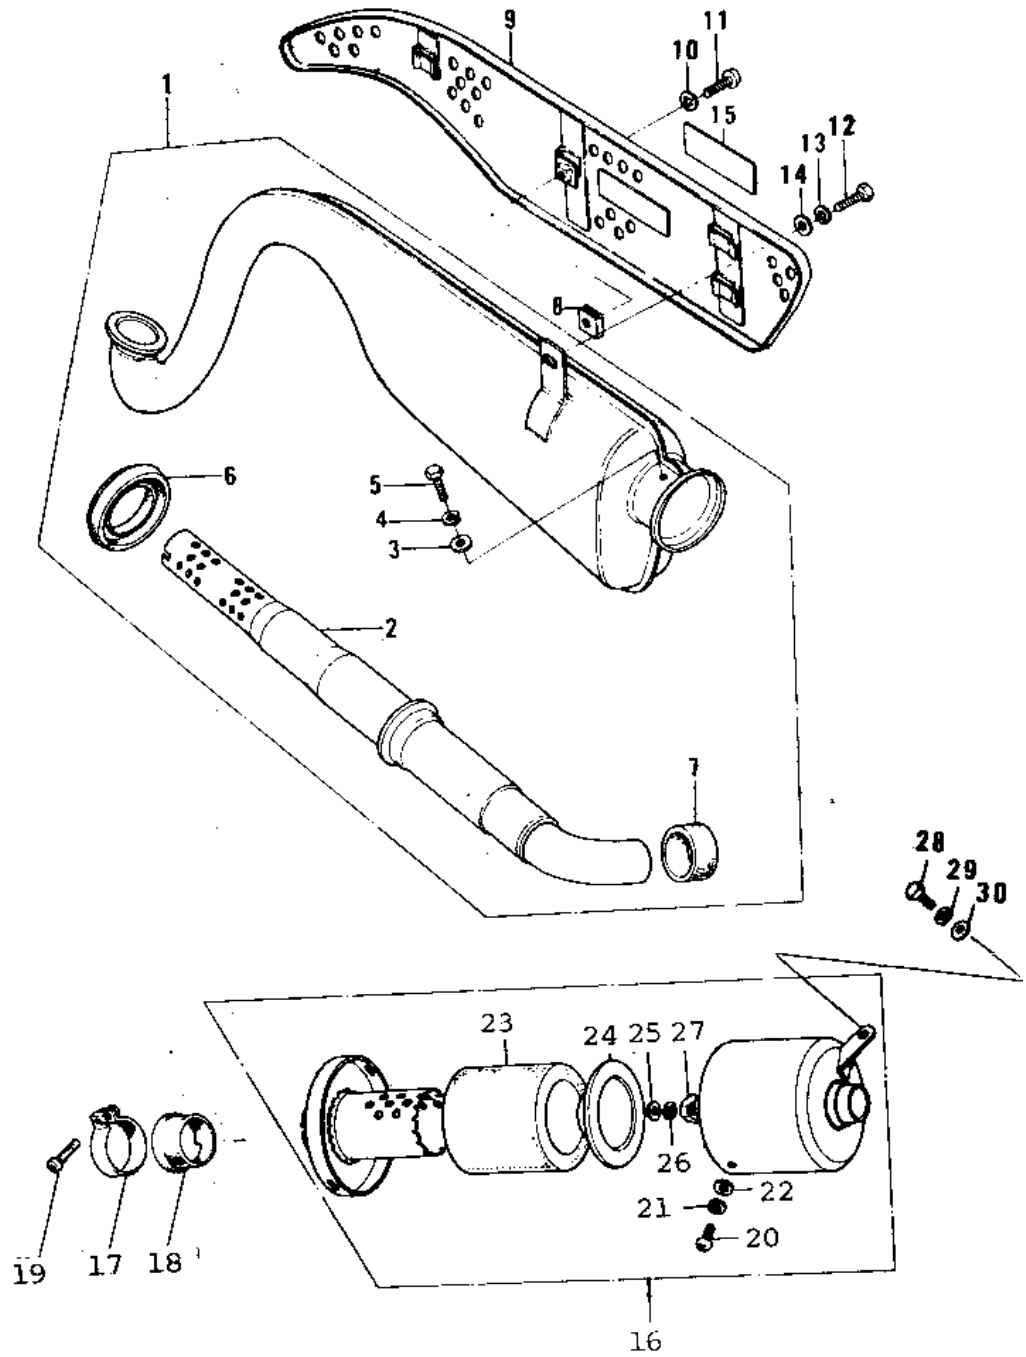

1979 KV75-A8

PARTS DIAGRAM

AIR CLEANER/MUFFLER ('76-'80)