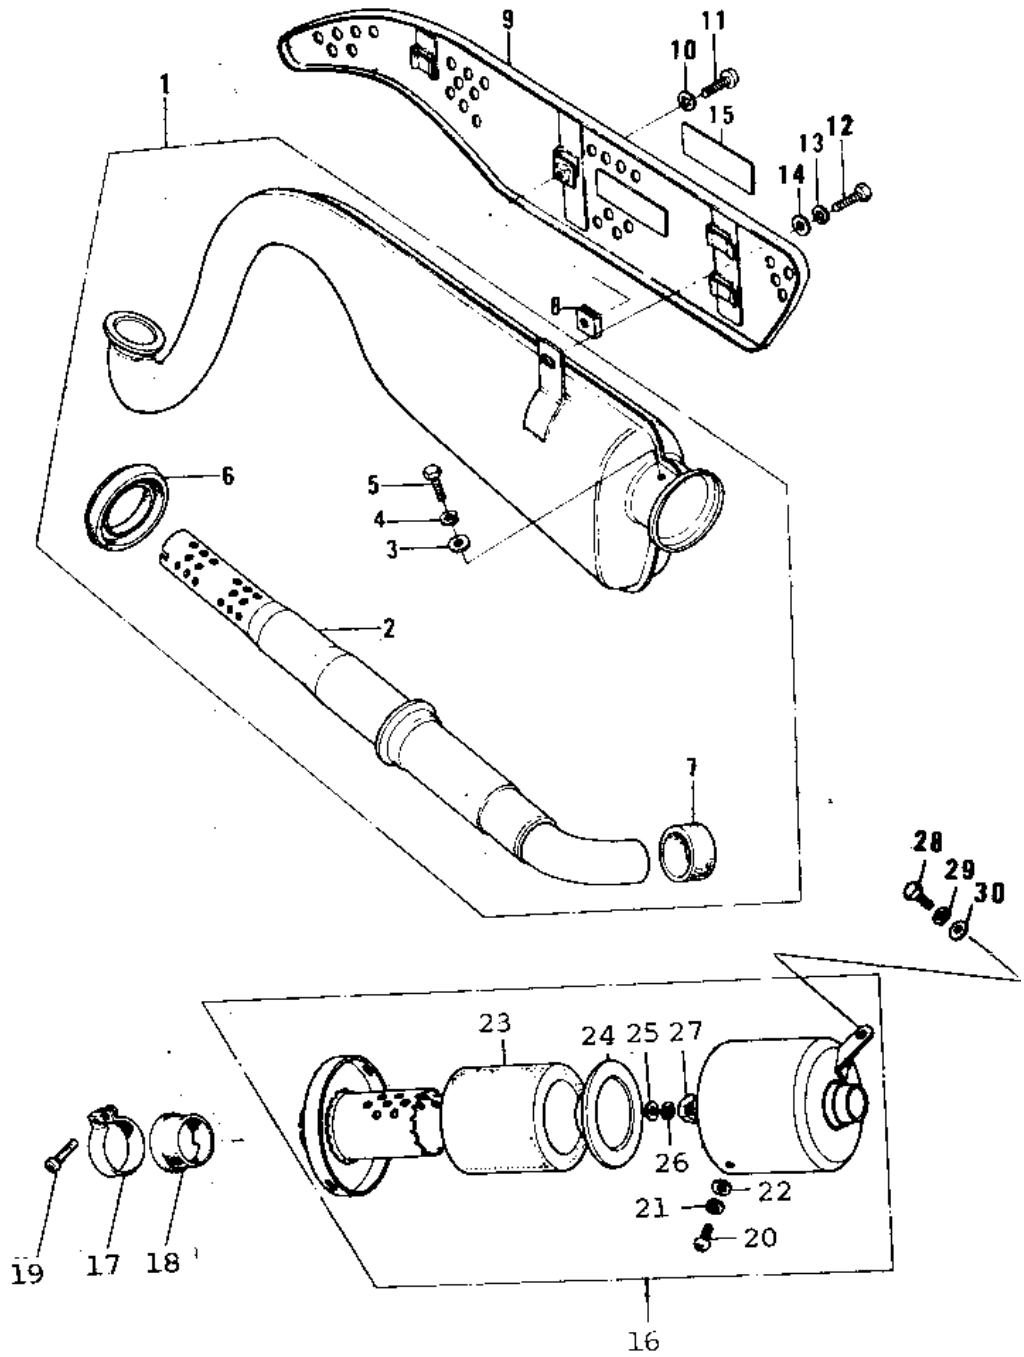

# 1978 KV75-A7 PARTS DIAGRAM

AIR CLEANER/MUFFLER ('76-'80)

# 1978 KV75-A7 PARTS LIST

AIR CLEANER/MUFFLER ('76-'80)

ITEM NAME	PART NUMBER	QUANTITY
MUFFLER ASSY (Ref # 1)	18001-079	1
BAFFLE TUBE (Ref # 2)	18033-060	1
WASHER-PLAIN (Ref # 3)	92022-183	1
WASHER PLAIN 6MM (Ref # 4)	410B0600	1
BOLT HEX HEAD 6X8 (Ref # 5)	110B0608	1
OIL SEAL (Ref # 6)	92056-004	1
CAP-MUFFLER RUBBER (Ref # 7)	92073-021	1
INSULATOR-HEAT (Ref # 8)	18065-009	1
COVER,MUFFLER (Ref # 9)	18057-048	1
WASHER LOCK 6MM (Ref # 10)	463H0600	1
SCREW PAN HEAD 6X12 (Ref # 11)	220E0612	1
BOLT,8X20 (Ref # 12)	115G0820	1
WASHER SPRING 8MM (Ref # 13)	461F0800	1
EMBLEM,OIL TANK (Ref # 15)	56018-216	1
MARK,MUFFLER (Ref # 15)	56018-1049	1
AIR CLEANER ASSY (Ref # 16)	11010-099	1
HOLDER,CONNECT (Ref # 17)	18045-002	1
HOLDER,CONNECT (Ref # 17)	18045-002	1
BUSHING,RUBBER (Ref # 18)	92092-1001	1
BUSHING,RUBBER (Ref # 18)	92092-1001	1
SCREW PAN HEAD 6X20 (Ref # 19)	220B0620	1
SCREW PAN HEAD 4X10 (Ref # 20)	220B0410	2
WASHER SPRING 4MM (Ref # 21)	461F0400	2
WASHER PLAIN 4MM (Ref # 22)	410B0400	2
ELEMENT,AIR,CLNR (Ref # 23)	11013-048	1
ELEMENT,AIR CLNR, TOP (Ref # 24)	11013-050	1
WASHER PLAIN 4MM (Ref # 25)	410B0400	1
WASHER SPRING 4MM (Ref # 26)	461F0400	1
NUT,WING,4MM (Ref # 27)	92015-074	1