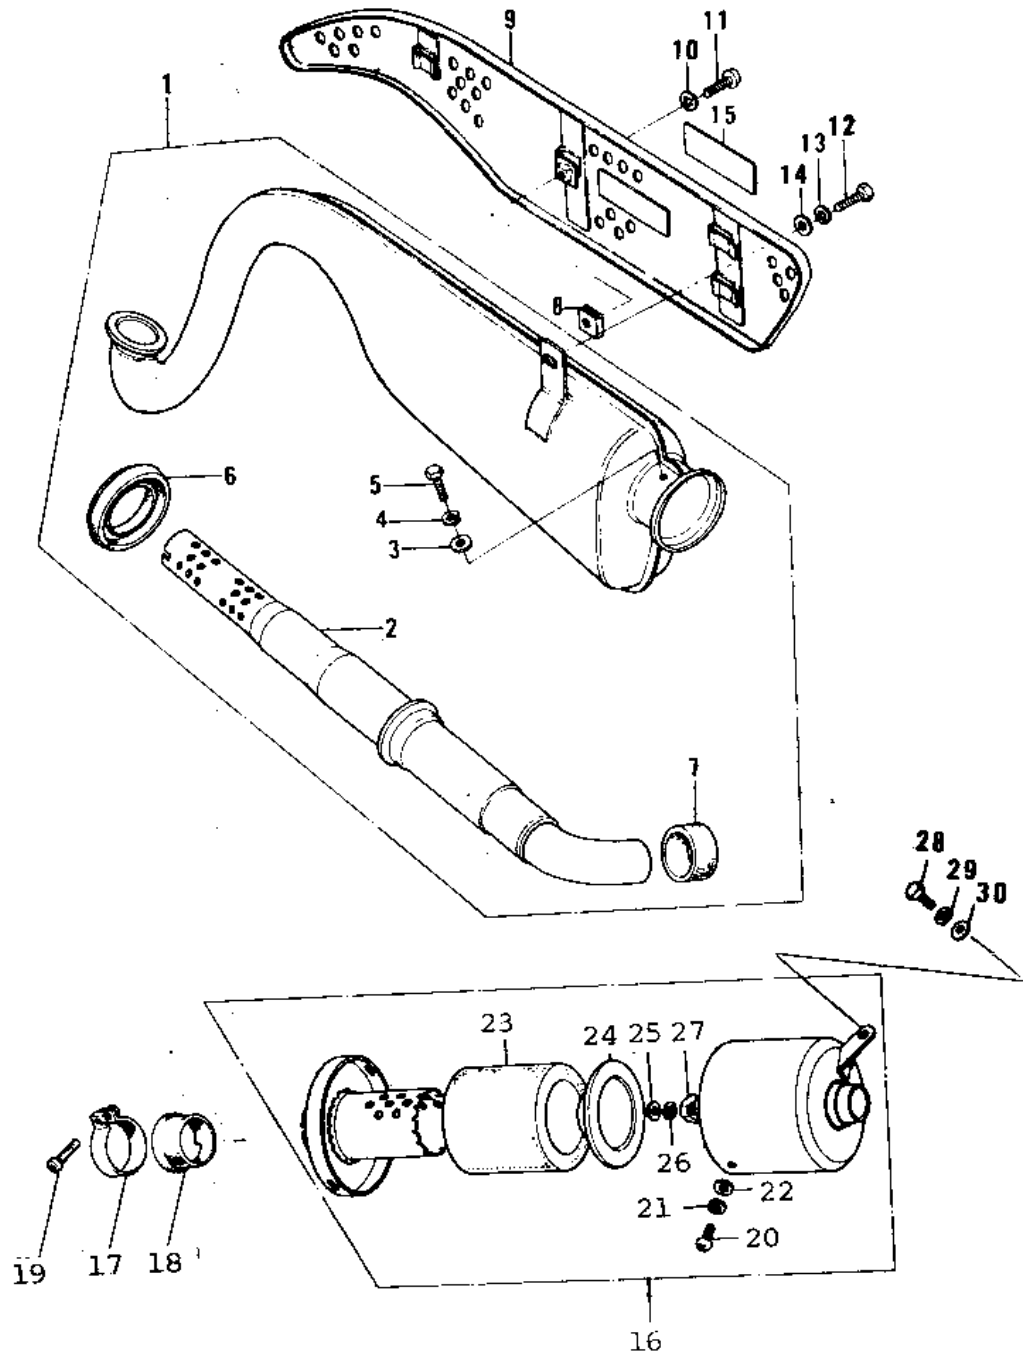

1977 KV75-A6

PARTS DIAGRAM

AIR CLEANER/MUFFLER ('76-'80)

1977 KV75-A6

PARTS LIST

AIR CLEANER/MUFFLER ('76-'80)

ITEM NAME	PART NUMBER	QUANTITY
MUFFLER ASSY (Ref # 1)	18001-079	
BAFFLE TUBE (Ref # 2)	18033-060	
WASHER-PLAIN (Ref # 3)	92022-183	
WASHER PLAIN 6MM (Ref # 4)	410B0600	
BOLT HEX HEAD 6X8 (Ref # 5)	110B0608	
OIL SEAL (Ref # 6)	92056-004	
CAP-MUFFLER RUBBER (Ref # 7)	92073-021	
INSULATOR-HEAT (Ref # 8)	18065-009	
COVER,MUFFLER (Ref # 9)	18057-048	
WASHER LOCK 6MM (Ref # 10)	463H0600	
SCREW PAN HEAD 6X12 (Ref # 11)	220E0612	
BOLT,8X20 (Ref # 12)	115G0820	
WASHER SPRING 8MM (Ref # 13)	461F0800	
EMBLEM,OIL TANK (Ref # 15)	56018-216	
MARK,MUFFLER (Ref # 15)	56018-1049	
AIR CLEANER ASSY (Ref # 16)	11010-099	
HOLDER,CONNECT (Ref # 17)	18045-002	
HOLDER,CONNECT (Ref # 17)	18045-002	
BUSHING,RUBBER (Ref # 18)	92092-1001	
BUSHING,RUBBER (Ref # 18)	92092-1001	
SCREW PAN HEAD 6X20 (Ref # 19)	220B0620	
SCREW PAN HEAD 4X10 (Ref # 20)	220B0410	
WASHER SPRING 4MM (Ref # 21)	461F0400	
WASHER PLAIN 4MM (Ref # 22)	410B0400	
ELEMENT,AIR,CLNR (Ref # 23)	11013-048	
ELEMENT,AIR CLNR, TOP (Ref # 24)	11013-050	
WASHER PLAIN 4MM (Ref # 25)	410B0400	
WASHER SPRING 4MM (Ref # 26)	461F0400	
NUT,WING,4MM (Ref # 27)	92015-074	