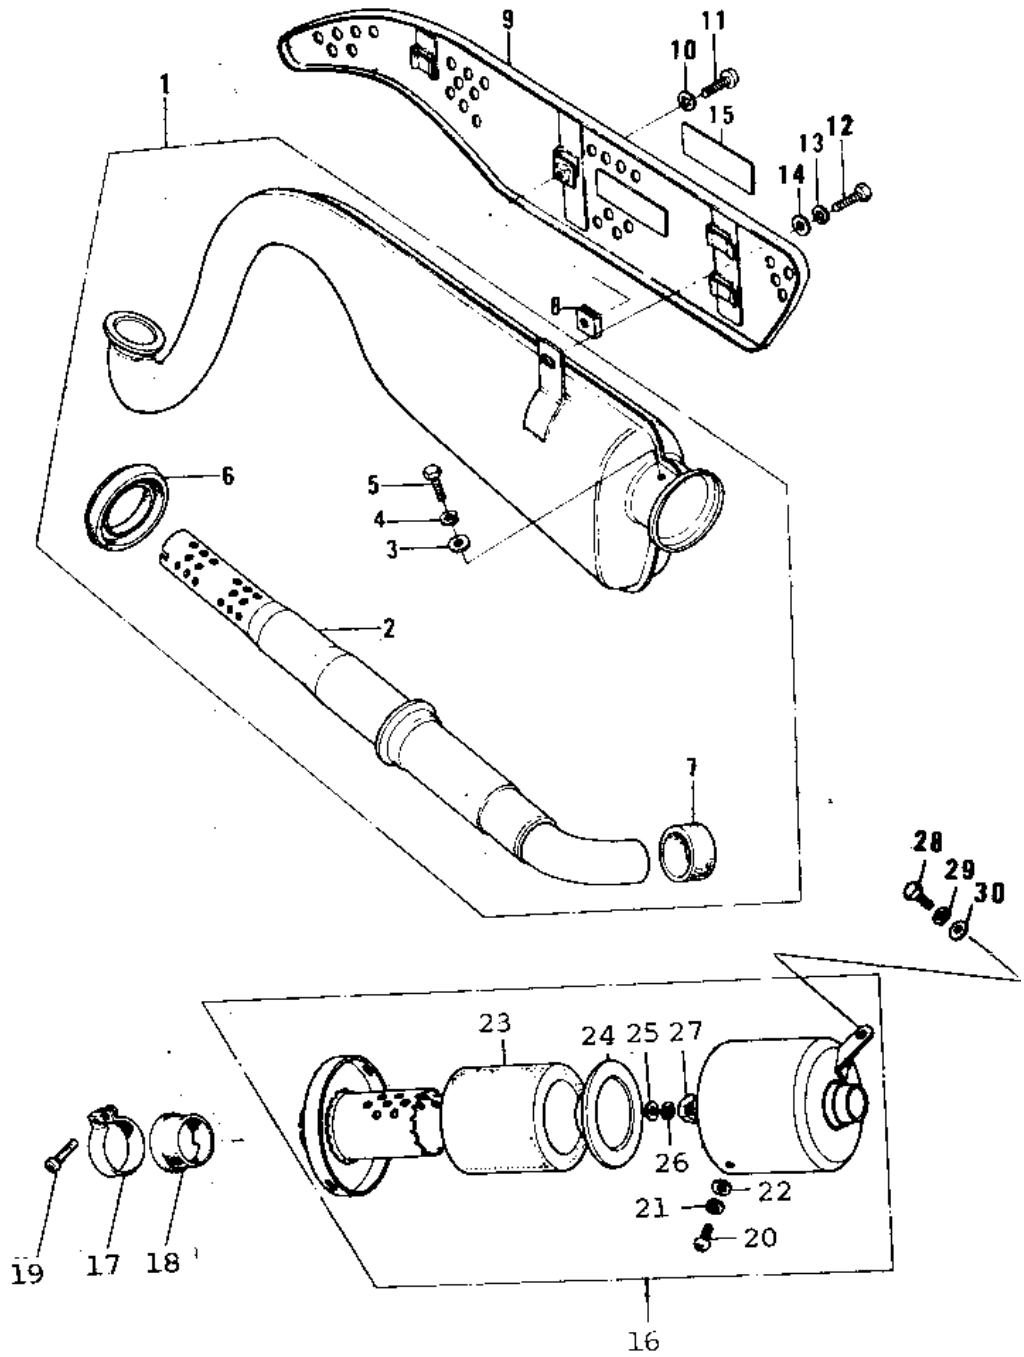

1977 KV75-A6 PARTS DIAGRAM

AIR CLEANER/MUFFLER ('76-'80)

1977 KV75-A6 PARTS LIST

AIR CLEANER/MUFFLER ('76-'80)

ITEM NAME	PART NUMBER	QUANTITY
MUFFLER ASSY (Ref # 1)	18001-079	
BAFFLE TUBE (Ref # 2)	18033-060	
WASHER-PLAIN (Ref # 3)	92022-183	
WASHER PLAIN 6MM (Ref # 4)	410B0600	
BOLT HEX HEAD 6X8 (Ref # 5)	110B0608	
OIL SEAL (Ref # 6)	92056-004	
CAP-MUFFLER RUBBER (Ref # 7)	92073-021	
INSULATOR-HEAT (Ref # 8)	18065-009	
COVER,MUFFLER (Ref # 9)	18057-048	
WASHER LOCK 6MM (Ref # 10)	463H0600	
SCREW PAN HEAD 6X12 (Ref # 11)	220E0612	
BOLT,8X20 (Ref # 12)	115G0820	
WASHER SPRING 8MM (Ref # 13)	461F0800	
EMBLEM,OIL TANK (Ref # 15)	56018-216	
MARK,MUFFLER (Ref # 15)	56018-1049	
AIR CLEANER ASSY (Ref # 16)	11010-099	
HOLDER,CONNECT (Ref # 17)	18045-002	
HOLDER,CONNECT (Ref # 17)	18045-002	
BUSHING,RUBBER (Ref # 18)	92092-1001	
BUSHING,RUBBER (Ref # 18)	92092-1001	
SCREW PAN HEAD 6X20 (Ref # 19)	220B0620	
SCREW PAN HEAD 4X10 (Ref # 20)	220B0410	
WASHER SPRING 4MM (Ref # 21)	461F0400	
WASHER PLAIN 4MM (Ref # 22)	410B0400	
ELEMENT,AIR,CLNR (Ref # 23)	11013-048	
ELEMENT,AIR CLNR,TOP (Ref # 24)	11013-050	
WASHER PLAIN 4MM (Ref # 25)	410B0400	
WASHER SPRING 4MM (Ref # 26)	461F0400	
NUT,WING,4MM (Ref # 27)	92015-074	