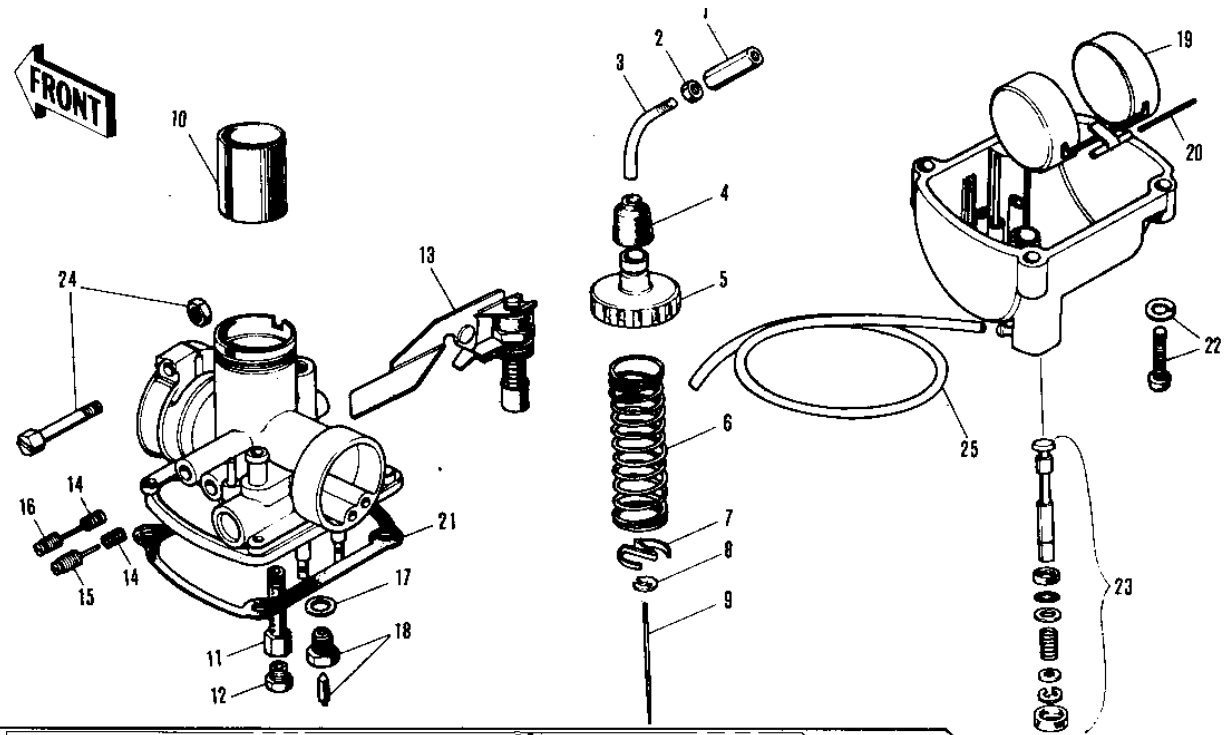

1979 KV75-A8 PARTS DIAGRAM

CARBURETOR ('76-'80)

1979 KV75-A8 PARTS LIST

CARBURETOR ('76-'80)

ITEM NAME	PART NUMBER	QUANTITY
CARBURETOR ASSY (Ref # 1-25)	16001-129	1
CABLE ADJUSTER (Ref # 1)	16002-004	1
NUT CABLE ADJUST LOCK (Ref # 2)	16003-004	1
*** N.L.A. *** (Canada) (Ref # 3)	16077-003	1
CAP-RUBBER (Ref # 4)	16037-001	1
TOP-MIXING CHAMBER (Ref # 5)	16005-001	1
SPRING-THROTTLE VALVE (Ref # 6)	16006-001	2
SPRING SEAT THRTL VLV (Ref # 7)	16007-001	3
CIRCLIP (Ref # 8)	16008-010	1
JET NEEDLE 3G9 (Ref # 9)	16009-042	2
VALVE-THROTTLE CA2.0 (Ref # 10)	16025-038	1
NEEDLE JET E-0 (Ref # 11)	16017-051	1
MAIN JET NO 70M (Ref # 12)	92063-110	1
PLUNGER ASSY-STARTER (Ref # 13)	16016-009	2
SPRING-THR STOP SCREW (Ref # 14)	16022-007	2
SCREW STOP (Ref # 15)	16021-001	2
SCREW PILOT AIR ADJUST (Ref # 16)	16014-002	2
WASHER VALVE SEAT (Ref # 17)	16029-002	2
FLOAT VALVE ASSY (Ref # 18)	16030-002	2
FLOAT (Ref # 19)	16031-014	2
FLOAT PIN (Ref # 20)	16032-003	2
GASKET (Ref # 21)	16019-011	2
SCREW-FLOAT CHAMBER (Ref # 22)	16033-012	2
SCREW-CLAMP (Ref # 24)	16010-005	2
CARBURETOR ASSY (Ref # 1)	16001-1033	1
PILOT JET,#A15 (Ref # 7)	92064-1018	1
NUT-CABLE ADJUST LOCK (Ref # 15)	16003-006	1
TOP,MIXING CHAMBER (Ref # 16)	16005-1003	1
CLAMP,JET NEEDLE (Ref # 19)	92037-1117	2

1979 KV75-A8 PARTS LIST

CARBURETOR ('76-'80)

ITEM NAME	PART NUMBER	QUANTITY
CLAMP-TUBE (Ref # 19)	92037-1043	2
VALVE, THROTTLE, CA2.0 (Ref # 21)	16025-1004	1
EJECTOR ASSY-FUEL (Ref # 23)	16064-001	1
TUBE, OVERFLOW, 3X5X200 (Ref # 25)	92059-1015	1
CIRCLIP (Ref # 26)	92036-018	1
CABLE ADJUSTER (Ref # 27)	16002-007	1
BOOTS, CABLE ADJUSTER (Ref # 28)	49006-1010	1