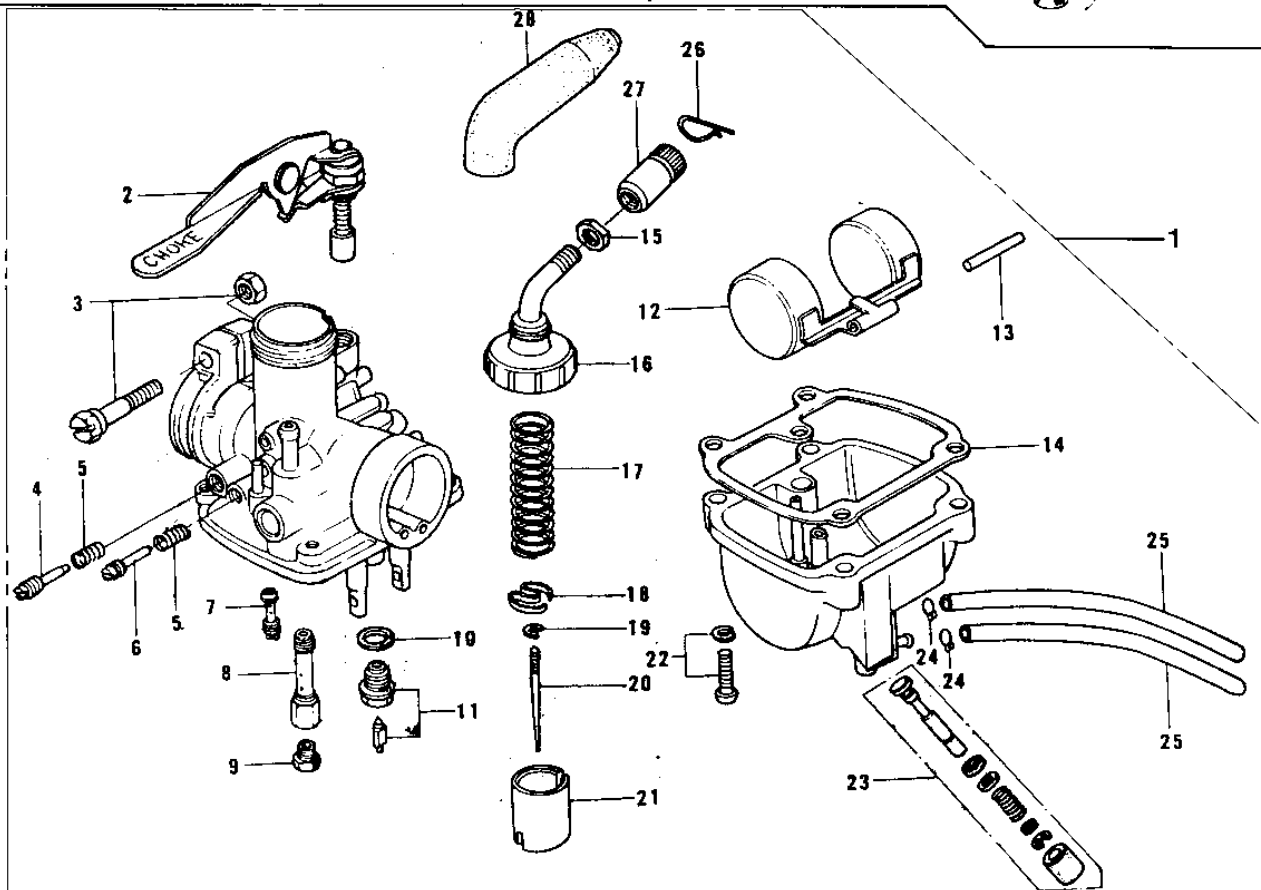

1979 KV75-A8 PARTS DIAGRAM

CARBURETOR ('76-'80)

1979 KV75-A8 PARTS LIST

CARBURETOR ('76-'80)

ITEM NAME	PART NUMBER	QUANTITY
CARBURETOR ASSY (Ref # 1-25)	16001-129	1
CABLE ADJUSTER (Ref # 1)	16002-004	1
NUT CABLE ADJUST LOCK (Ref # 2)	16003-004	1
*** N.L.A. *** (Canada) (Ref # 3)	16077-003	1
CAP-RUBBER (Ref # 4)	16037-001	1
TOP-MIXING CHAMBER (Ref # 5)	16005-001	1
SPRING-THROTTLE VALVE (Ref # 6)	16006-001	2
SPRING SEAT THRTL VLV (Ref # 7)	16007-001	3
CIRCLIP (Ref # 8)	16008-010	1
JET NEEDLE 3G9 (Ref # 9)	16009-042	2
VALVE-THROTTLE CA2.0 (Ref # 10)	16025-038	1
NEEDLE JET E-0 (Ref # 11)	16017-051	1
MAIN JET NO 70M (Ref # 12)	92063-110	1
PLUNGER ASSY-STARTER (Ref # 13)	16016-009	2
SPRING-THR STOP SCREW (Ref # 14)	16022-007	2
SCREW STOP (Ref # 15)	16021-001	2
SCREW PILOT AIR ADJUST (Ref # 16)	16014-002	2
WASHER VALVE SEAT (Ref # 17)	16029-002	2
FLOAT VALVE ASSY (Ref # 18)	16030-002	2
FLOAT (Ref # 19)	16031-014	2
FLOAT PIN (Ref # 20)	16032-003	2
GASKET (Ref # 21)	16019-011	2
SCREW-FLOAT CHAMBER (Ref # 22)	16033-012	2
SCREW-CLAMP (Ref # 24)	16010-005	2
CARBURETOR ASSY (Ref # 1)	16001-1033	1
PILOT JET,#A15 (Ref # 7)	92064-1018	1
NUT-CABLE ADJUST LOCK (Ref # 15)	16003-006	1
TOP,MIXING CHAMBER (Ref # 16)	16005-1003	1
CLAMP,JET NEEDLE (Ref # 19)	92037-1117	2

1979 KV75-A8 PARTS LIST

CARBURETOR ('76-'80)

ITEM NAME	PART NUMBER	QUANTITY
CLAMP-TUBE (Ref # 19)	92037-1043	2
VALVE, THROTTLE, CA2.0 (Ref # 21)	16025-1004	1
EJECTOR ASSY-FUEL (Ref # 23)	16064-001	1
TUBE, OVERFLOW, 3X5X200 (Ref # 25)	92059-1015	1
CIRCLIP (Ref # 26)	92036-018	1
CABLE ADJUSTER (Ref # 27)	16002-007	1
BOOTS, CABLE ADJUSTER (Ref # 28)	49006-1010	1