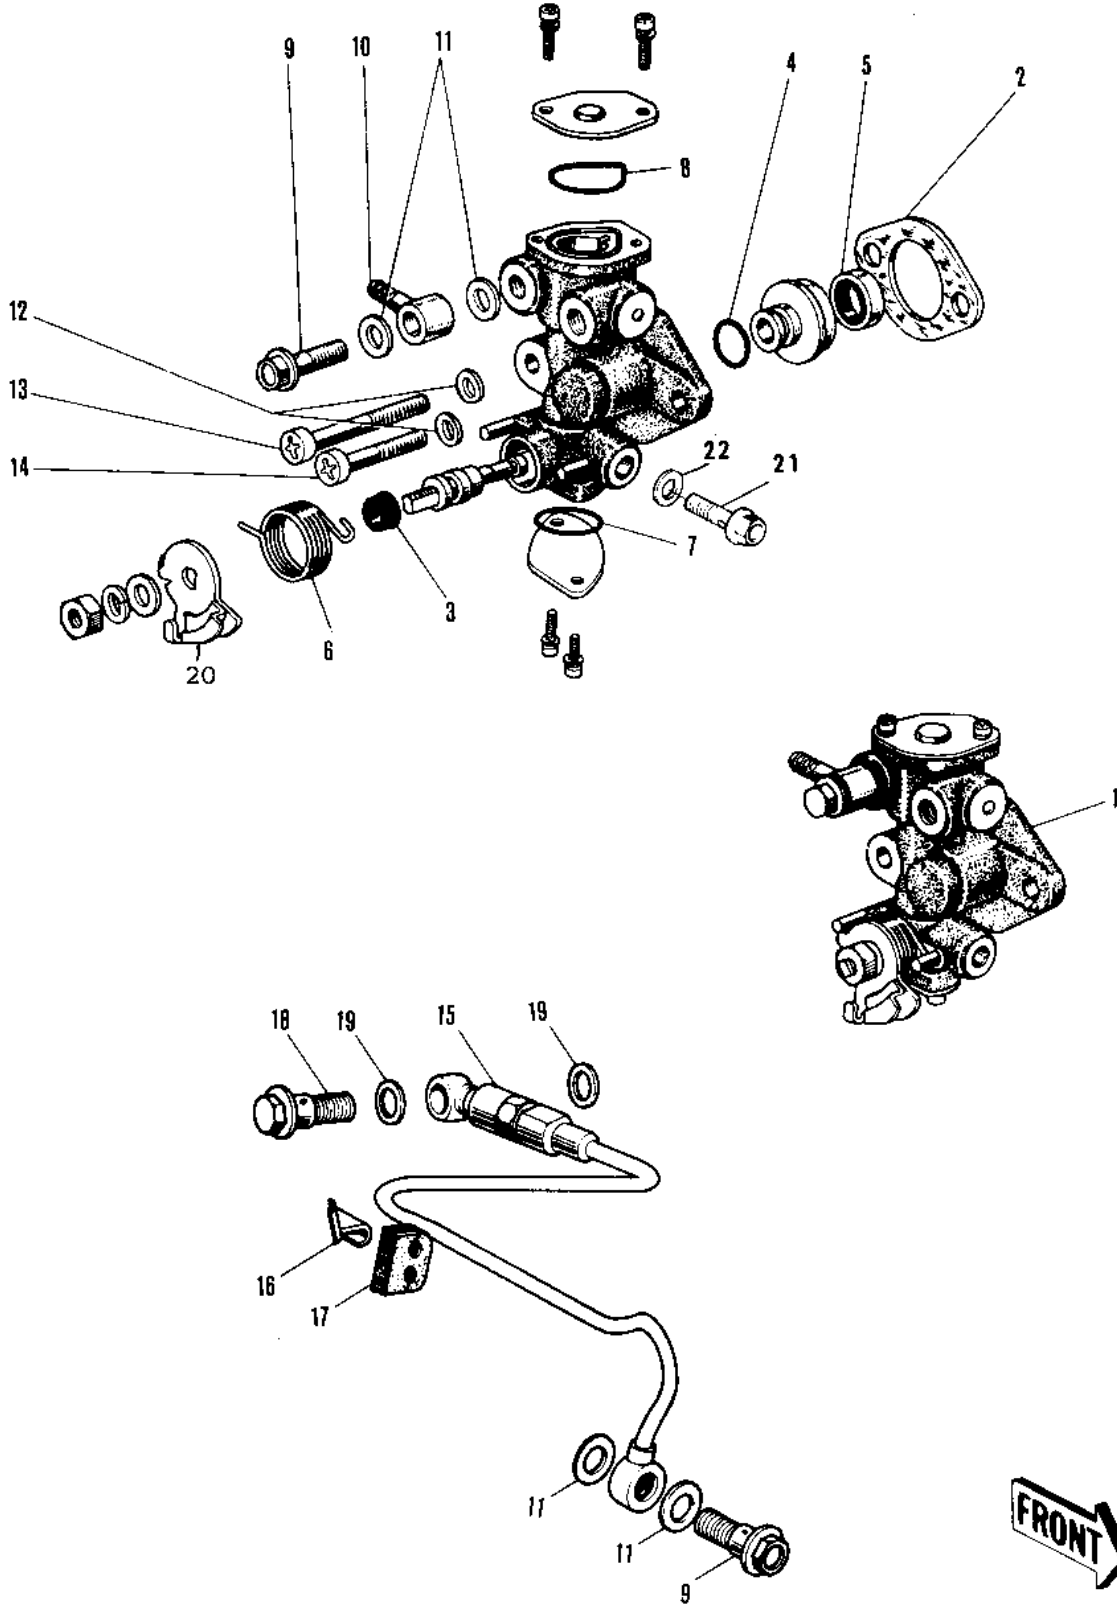

1978 KV75-A7 PARTS DIAGRAM

OIL PUMP (76-80)

1978 KV75-A7 PARTS LIST

OIL PUMP ('76-'80)

ITEM NAME	PART NUMBER	QUANTITY
OIL PUMP ASSY (Ref # 1)	16082-1004	1
OIL PUMP ASSY (Ref # 1)	16082-1004	1
OIL PUMP ASSY (Ref # 1)	16082-1004	1
GASKET,OIL PUMP (Ref # 2)	11060-1160	1
SEAL-OIL,CAMSHAFT,"X" (Ref # 3)	92049-1294	1
"0" RING,OIL PUMP SHT (Ref # 4)	16090-002	1
OIL SEAL OIL PUMP SHT (Ref # 5)	16091-001	1
SPRING OIL PUMP LEVER (Ref # 6)	16093-004	1
SPRING,OIL PUMP LEVER (Ref # 6)	92081-1048	1
"0" RING,LOWER CAP (Ref # 7)	16090-003	1
"0" RING,LOWER CAP (Ref # 7)	16090-004	1
"0" RING,UPPER CAP (Ref # 8)	16088-002	1
BOLT-BANJO,6MM (Ref # 9)	92060-013	2
BOLT-BANJO,6MM (Ref # 9)	92060-013	2
CONNECTOR BANJO (Ref # 10)	92061-009	1
WASHER OIL PUMP BANJO (Ref # 11)	92022-077	4
WASHER OIL PUMP (Ref # 12)	92022-037	2
SCREW PAN CROSS,5X28 (Ref # 13)	220B0528	1
SCREW-PAN-CROS (Ref # 14)	220B0514	1
PIPE-OIL (Ref # 15)	16134-015	1
BRACKET-OIL PIPE (Ref # 16)	16068-006	1
GROMMET (Ref # 17)	92071-049	1
BOLT-BANJO (Ref # 18)	92060-015	1
GASKET CHECK VALVE (Ref # 19)	92065-023	2
LEVER-OIL PUMP CABLE (Ref # 20)	16096-009	1
BOLT,AIR VENT (Ref # 21)	92009-1010	1
WASHER (Ref # 22)	92022-1006	1