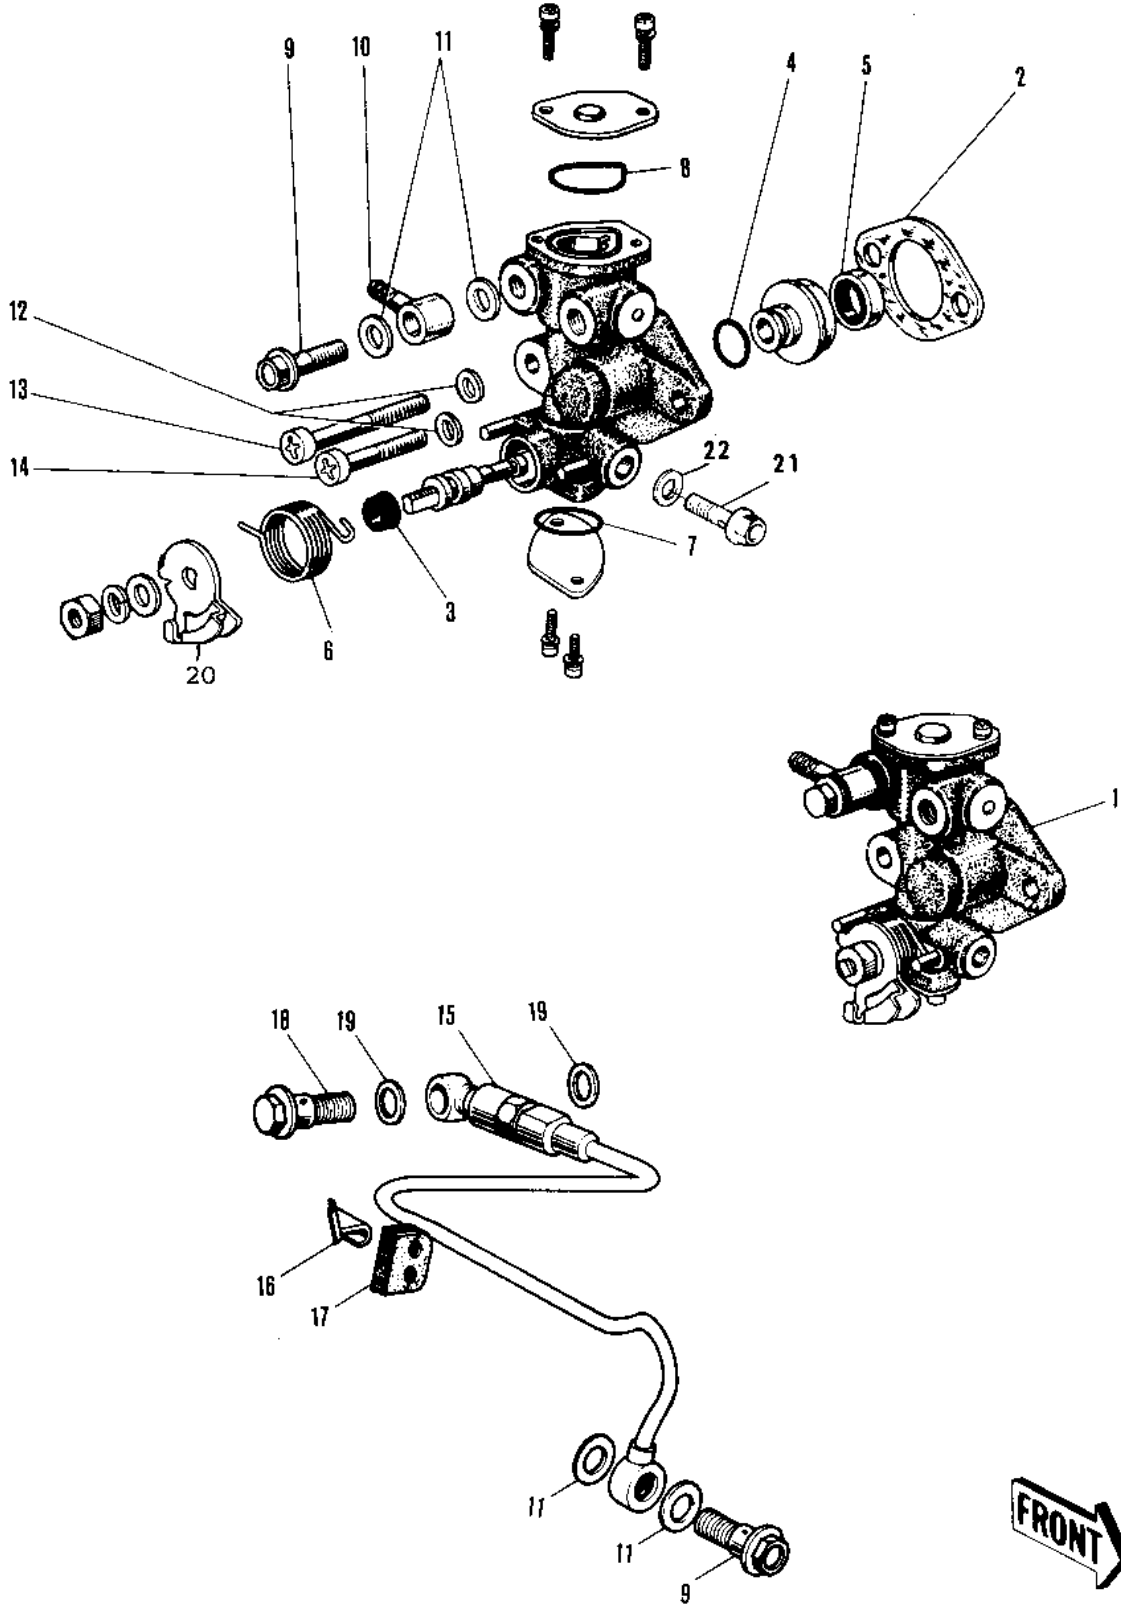

1976 KV75-A5 PARTS DIAGRAM

OIL PUMP ('76-'80)

1976 KV75-A5 PARTS LIST

OIL PUMP ('76-'80)

ITEM NAME	PART NUMBER	QUANTITY
OIL PUMP ASSY (Ref # 1)	16082-1004	
OIL PUMP ASSY (Ref # 1)	16082-1004	
OIL PUMP ASSY (Ref # 1)	16082-1004	
GASKET,OIL PUMP (Ref # 2)	11060-1160	
SEAL-OIL,CAMSHAFT,"X" (Ref # 3)	92049-1294	
"0" RING,OIL PUMP SHT (Ref # 4)	16090-002	
OIL SEAL OIL PUMP SHT (Ref # 5)	16091-001	
SPRING OIL PUMP LEVER (Ref # 6)	16093-004	
SPRING,OIL PUMP LEVER (Ref # 6)	92081-1048	
"0" RING,LOWER CAP (Ref # 7)	16090-003	
"0" RING,LOWER CAP (Ref # 7)	16090-004	
"0" RING,UPPER CAP (Ref # 8)	16088-002	
BOLT-BANJO,6MM (Ref # 9)	92060-013	
BOLT-BANJO,6MM (Ref # 9)	92060-013	
CONNECTOR BANJO (Ref # 10)	92061-009	
WASHER OIL PUMP BANJO (Ref # 11)	92022-077	
WASHER OIL PUMP (Ref # 12)	92022-037	
SCREW PAN CROSS,5X28 (Ref # 13)	220B0528	
SCREW-PAN-CROS (Ref # 14)	220B0514	
PIPE-OIL (Ref # 15)	16134-015	
BRACKET-OIL PIPE (Ref # 16)	16068-006	
GROMMET (Ref # 17)	92071-049	
BOLT-BANJO (Ref # 18)	92060-015	
GASKET CHECK VALVE (Ref # 19)	92065-023	
LEVER-OIL PUMP CABLE (Ref # 20)	16096-009	
BOLT,AIR VENT (Ref # 21)	92009-1010	
WASHER (Ref # 22)	92022-1006	