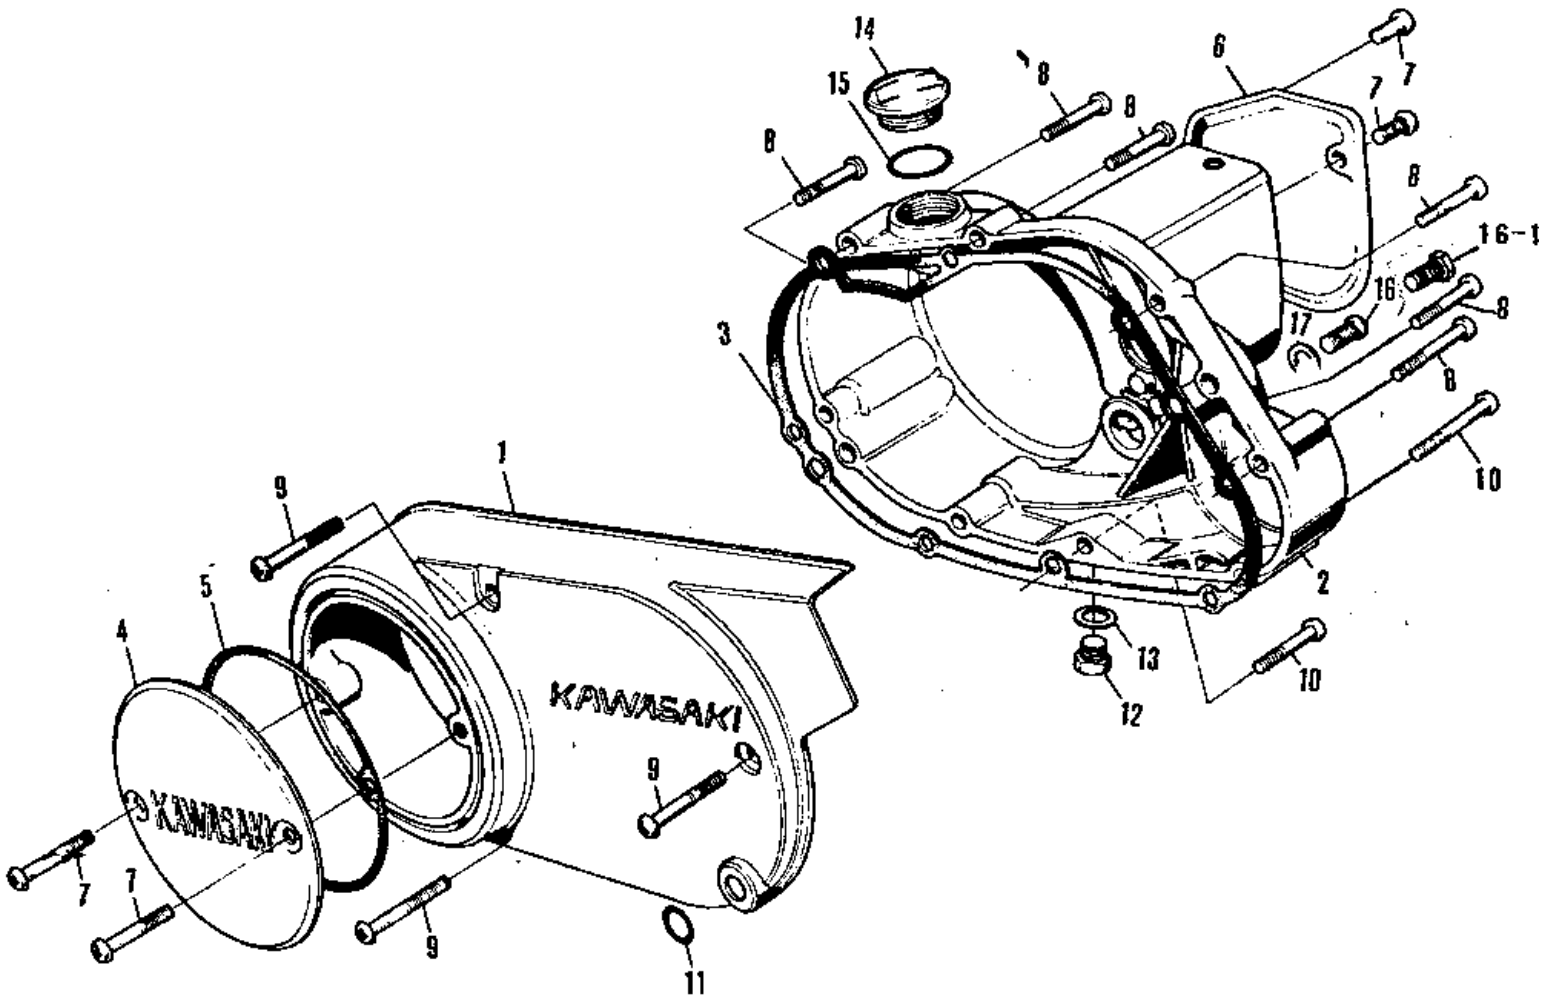

# 1980 KV75 PARTS DIAGRAM

ENGINE COVERS (76-'80)

# 1980 KV75 PARTS LIST

## ENGINE COVERS ('76-'80)

ITEM NAME	PART NUMBER	QUANTITY
COVER,L.H.ENGINE (Ref # 1)	14031-1008	1
COVER,L.H.ENGINE (Ref # 1)	14031-1008	1
COVER,R.H.ENGINE (Ref # 2)	14032-1003	1
COVER,R.H.ENGINE (Ref # 2)	14032-1003	1
GASKET-R.H ENGINE COV (Ref # 3)	14046-002	1
COVER-BRK POINT,CR (Ref # 4)	14027-007-79	1
GASKET BREAKER COVER (Ref # 5)	14050-002	1
COVER-OIL PUMP (Ref # 6)	14030-026	1
SCREW PAN HEAD 6X12 (Ref # 7)	220B0612	4
SCREW PAN HEAD 6X30 (Ref # 8)	220B0630	6
SCREW PAN HEAD 6X45 (Ref # 9)	220B0645	3
SCREW PAN HEAD 6X50 (Ref # 10)	220B0650	2
"O" RING,12MM (Ref # 11)	670B2012	2
PLUG OIL DRAIN (Ref # 12)	92067-001	1
GASKET CHECK VALVE (Ref # 13)	92065-058	1
GASKET CHECK VALVE (Ref # 13)	92065-058	1
PLUG-OIL FILLER (Ref # 14)	92068-005	1
"O" RING,OIL FIL PLUG (Ref # 15)	92055-026	1
SCREW PAN HEAD 6X8 (Ref # 16)	220B0608	1
BOLT,HEX HEAD,6X14 (Ref # 16-1)	92001-121	1
GASKET OIL LEVEL SCRW (Ref # 17)	92065-035	1
WASHER OIL PUMP BANJO (Ref # 17)	92022-077	1