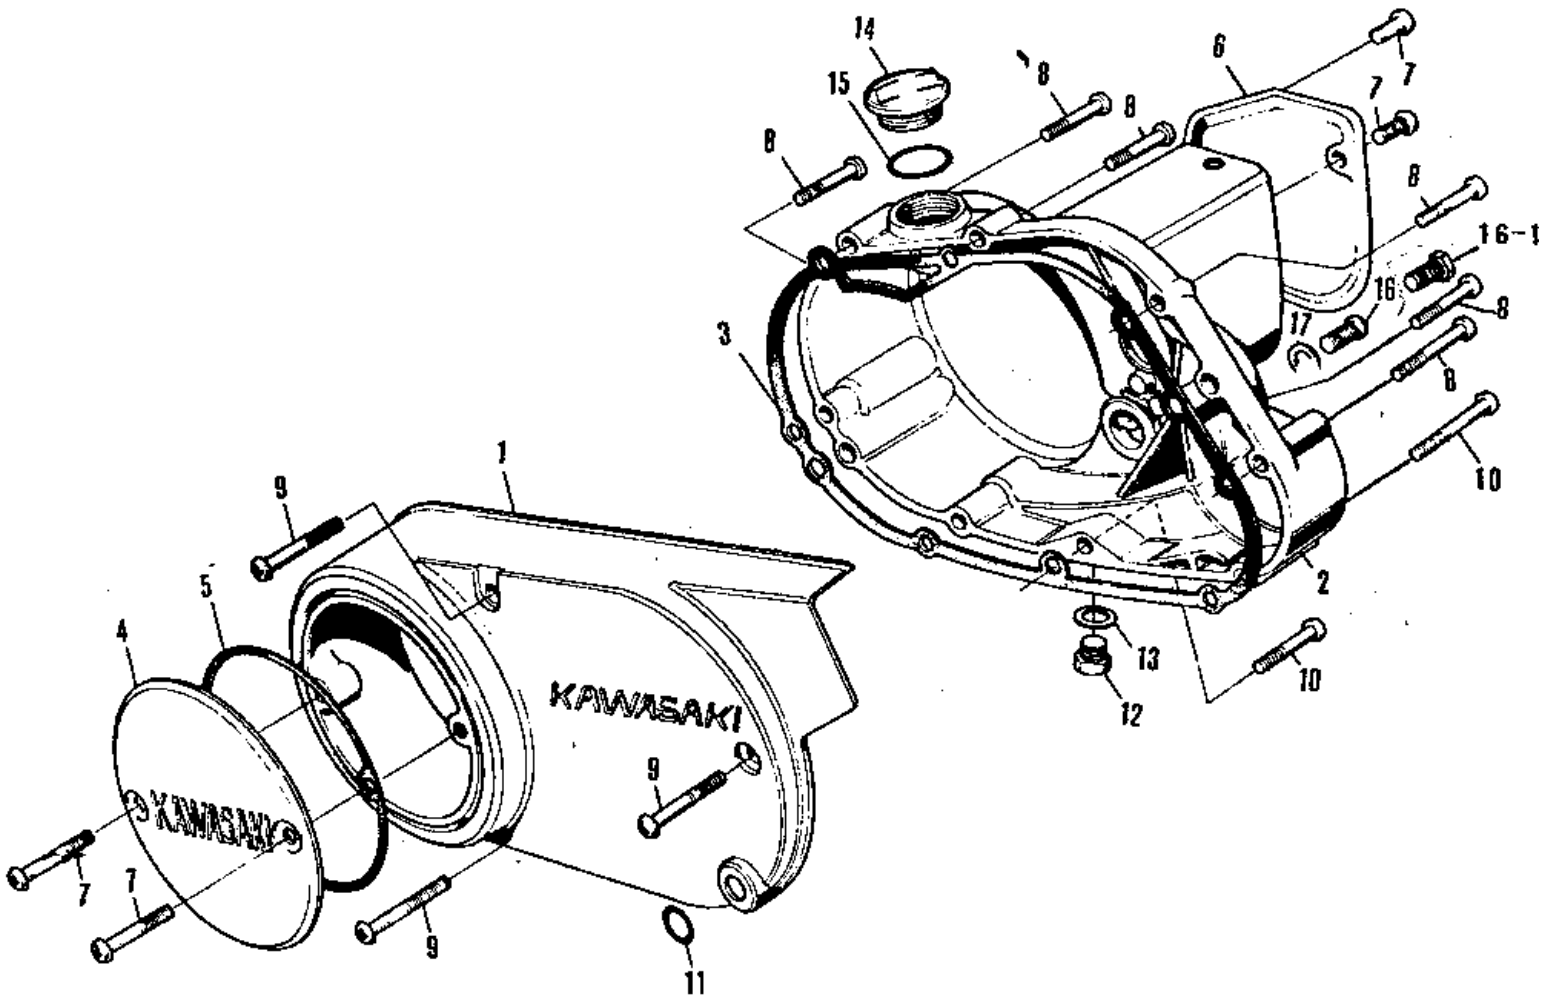

1980 KV75 PARTS DIAGRAM

ENGINE COVERS (76-'80)

1980 KV75 PARTS LIST

ENGINE COVERS ('76-'80)

ITEM NAME	PART NUMBER	QUANTITY
COVER,L.H.ENGINE (Ref # 1)	14031-1008	1
COVER,L.H.ENGINE (Ref # 1)	14031-1008	1
COVER,R.H.ENGINE (Ref # 2)	14032-1003	1
COVER,R.H.ENGINE (Ref # 2)	14032-1003	1
GASKET-R.H ENGINE COV (Ref # 3)	14046-002	1
COVER-BRK POINT,CR (Ref # 4)	14027-007-79	1
GASKET BREAKER COVER (Ref # 5)	14050-002	1
COVER-OIL PUMP (Ref # 6)	14030-026	1
SCREW PAN HEAD 6X12 (Ref # 7)	220B0612	4
SCREW PAN HEAD 6X30 (Ref # 8)	220B0630	6
SCREW PAN HEAD 6X45 (Ref # 9)	220B0645	3
SCREW PAN HEAD 6X50 (Ref # 10)	220B0650	2
"O" RING,12MM (Ref # 11)	670B2012	2
PLUG OIL DRAIN (Ref # 12)	92067-001	1
GASKET CHECK VALVE (Ref # 13)	92065-058	1
GASKET CHECK VALVE (Ref # 13)	92065-058	1
PLUG-OIL FILLER (Ref # 14)	92068-005	1
"O" RING,OIL FIL PLUG (Ref # 15)	92055-026	1
SCREW PAN HEAD 6X8 (Ref # 16)	220B0608	1
BOLT,HEX HEAD,6X14 (Ref # 16-1)	92001-121	1
GASKET OIL LEVEL SCRW (Ref # 17)	92065-035	1
WASHER OIL PUMP BANJO (Ref # 17)	92022-077	1