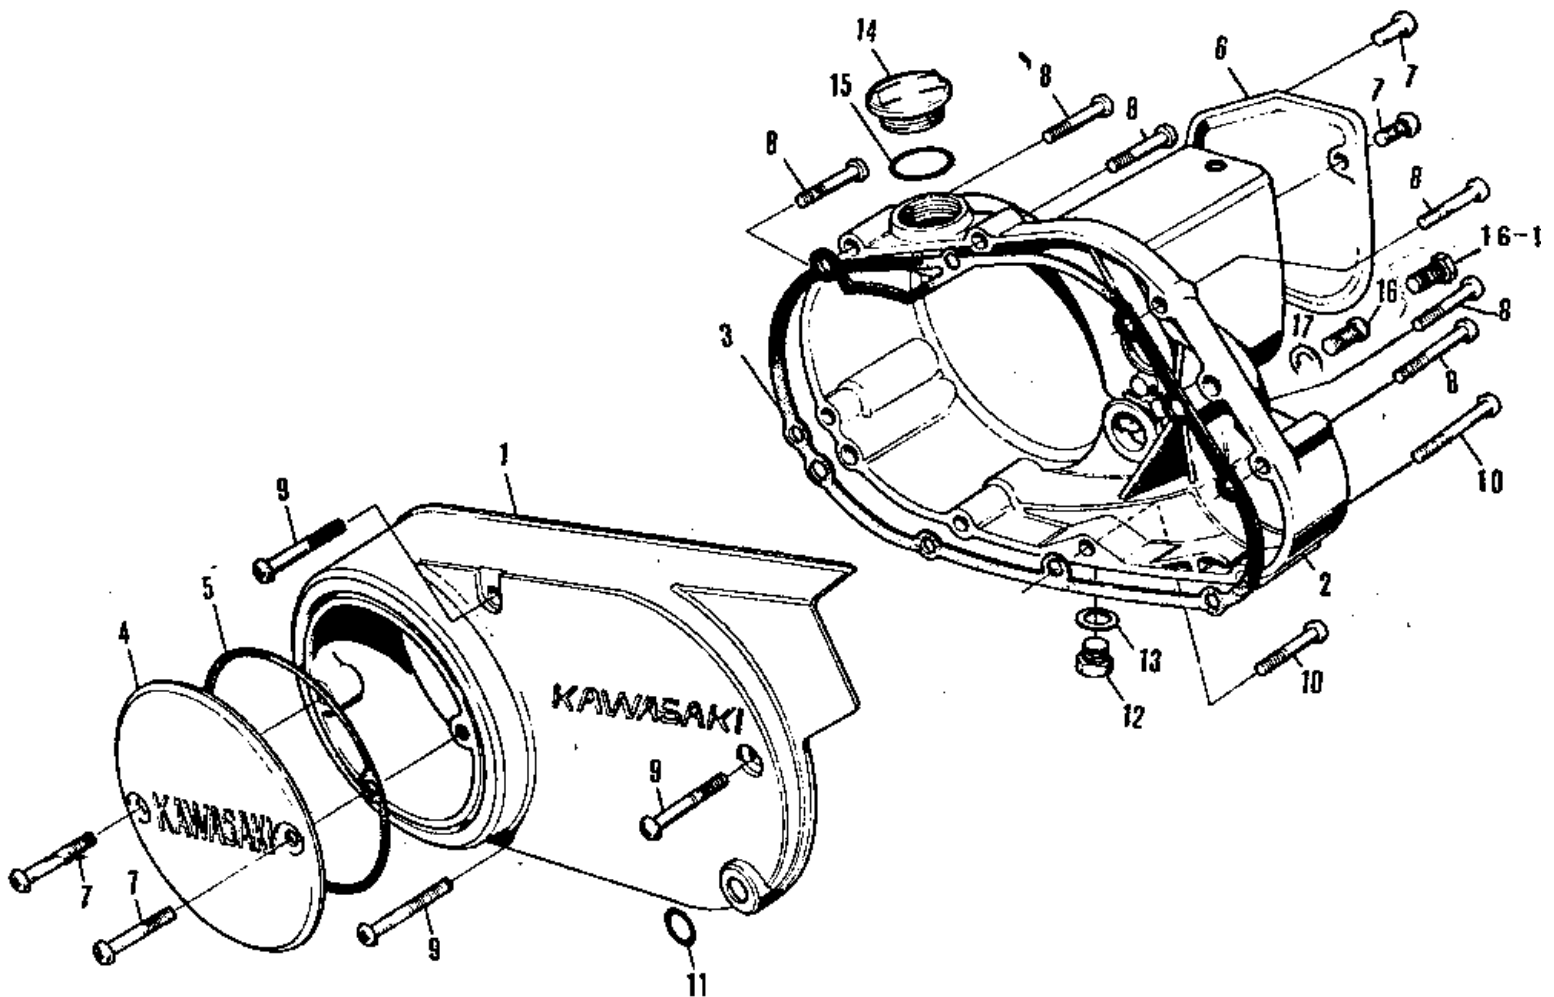

1979 KV75-A8 PARTS DIAGRAM

ENGINE COVERS ('76-'80)

1979 KV75-A8 PARTS LIST

ENGINE COVERS ('76-'80)

ITEM NAME	PART NUMBER	QUANTITY
COVER,L.H.ENGINE (Ref # 1)	14031-1008	2
COVER,R.H.ENGINE (Ref # 2)	14032-1003	2
GASKET-R.H ENGINE COV (Ref # 3)	14046-002	1
COVER-BRK POINT,CR (Ref # 4)	14027-007-79	1
GASKET BREAKER COVER (Ref # 5)	14050-002	1
COVER-OIL PUMP (Ref # 6)	14030-026	1
SCREW PAN HEAD 6X12 (Ref # 7)	220B0612	1
SCREW PAN HEAD 6X30 (Ref # 8)	220B0630	1
SCREW PAN HEAD 6X45 (Ref # 9)	220B0645	1
SCREW PAN HEAD 6X50 (Ref # 10)	220B0650	1
"O" RING,12MM (Ref # 11)	670B2012	1
PLUG OIL DRAIN (Ref # 12)	92067-001	1
GASKET CHECK VALVE (Ref # 13)	92065-058	2
PLUG-OIL FILLER (Ref # 14)	92068-005	1
"O" RING,OIL FIL PLUG (Ref # 15)	92055-026	1
SCREW PAN HEAD 6X8 (Ref # 16)	220B0608	1
BOLT,HEX HEAD,6X14 (Ref # 16-1)	92001-121	1
GASKET OIL LEVEL SCRW (Ref # 17)	92065-035	1
WASHER OIL PUMP BANJO (Ref # 17)	92022-077	1