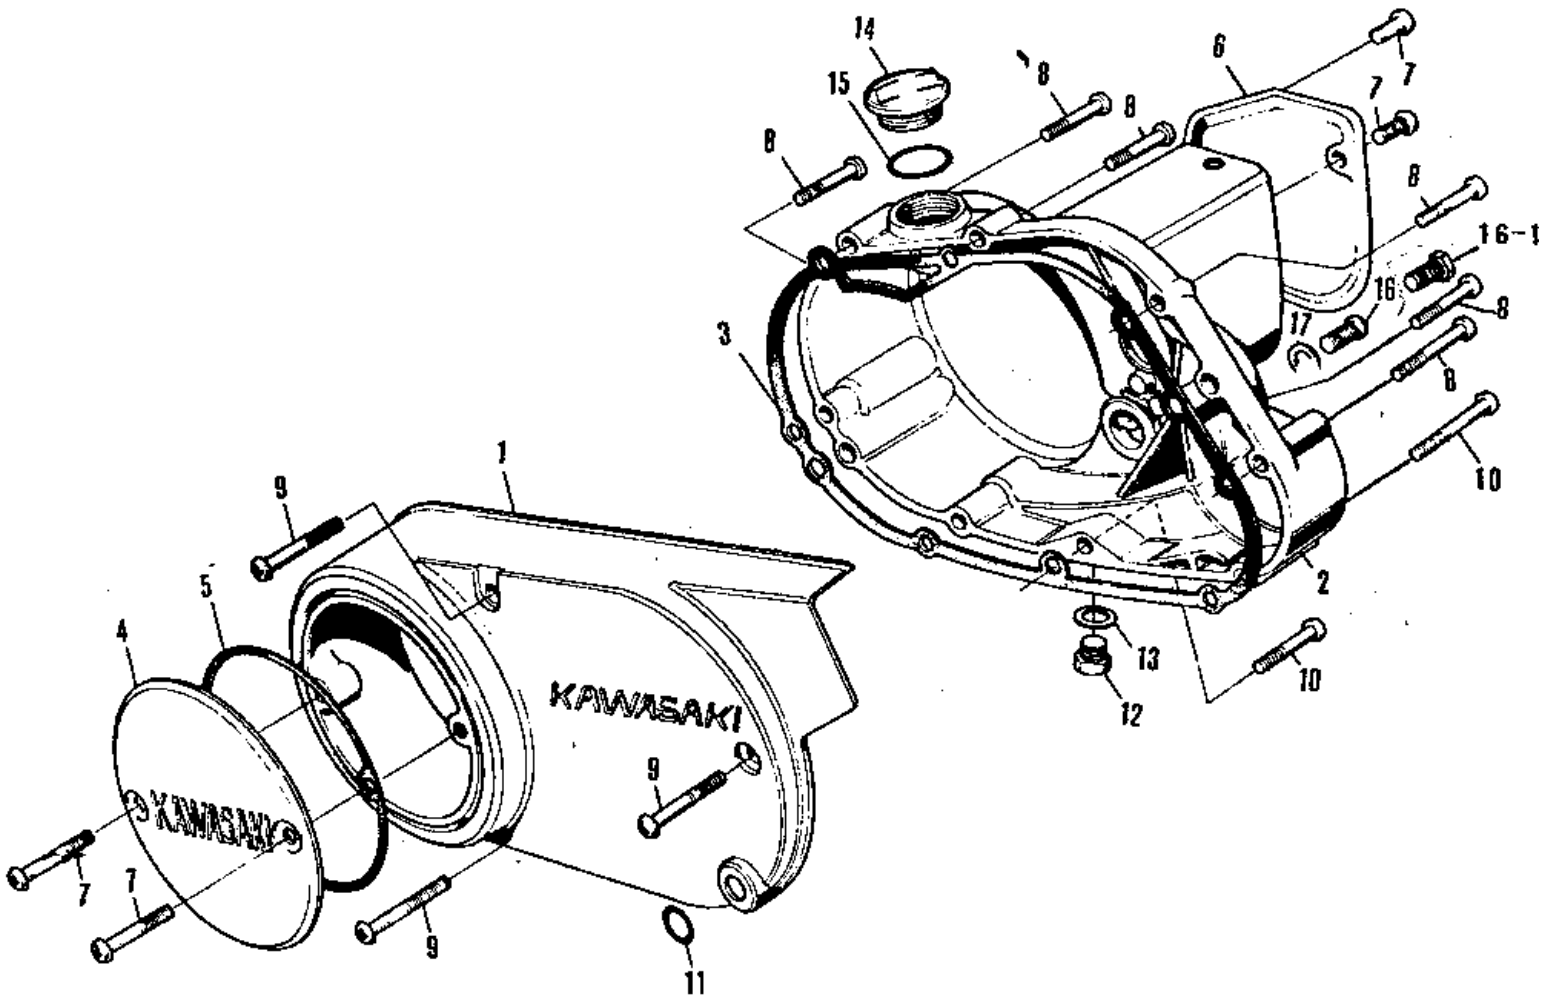

1979 KV75-A8 PARTS DIAGRAM

ENGINE COVERS (76-'80)

1979 KV75-A8 PARTS LIST

ENGINE COVERS ('76-'80)

ITEM NAME	PART NUMBER	QUANTITY
COVER,L.H.ENGINE (Ref # 1)	14031-1008	1
COVER,L.H.ENGINE (Ref # 1)	14031-1008	1
COVER,R.H.ENGINE (Ref # 2)	14032-1003	1
COVER,R.H.ENGINE (Ref # 2)	14032-1003	1
GASKET-R.H ENGINE COV (Ref # 3)	14046-002	1
COVER-BRK POINT,CR (Ref # 4)	14027-007-79	1
GASKET BREAKER COVER (Ref # 5)	14050-002	1
COVER-OIL PUMP (Ref # 6)	14030-026	1
SCREW PAN HEAD 6X12 (Ref # 7)	220B0612	4
SCREW PAN HEAD 6X30 (Ref # 8)	220B0630	6
SCREW PAN HEAD 6X45 (Ref # 9)	220B0645	3
SCREW PAN HEAD 6X50 (Ref # 10)	220B0650	2
"O" RING,12MM (Ref # 11)	670B2012	2
PLUG OIL DRAIN (Ref # 12)	92067-001	1
GASKET CHECK VALVE (Ref # 13)	92065-058	1
GASKET CHECK VALVE (Ref # 13)	92065-058	1
PLUG-OIL FILLER (Ref # 14)	92068-005	1
"O" RING,OIL FIL PLUG (Ref # 15)	92055-026	1
SCREW PAN HEAD 6X8 (Ref # 16)	220B0608	1
BOLT,HEX HEAD,6X14 (Ref # 16-1)	92001-121	1
GASKET OIL LEVEL SCRW (Ref # 17)	92065-035	1
WASHER OIL PUMP BANJO (Ref # 17)	92022-077	1