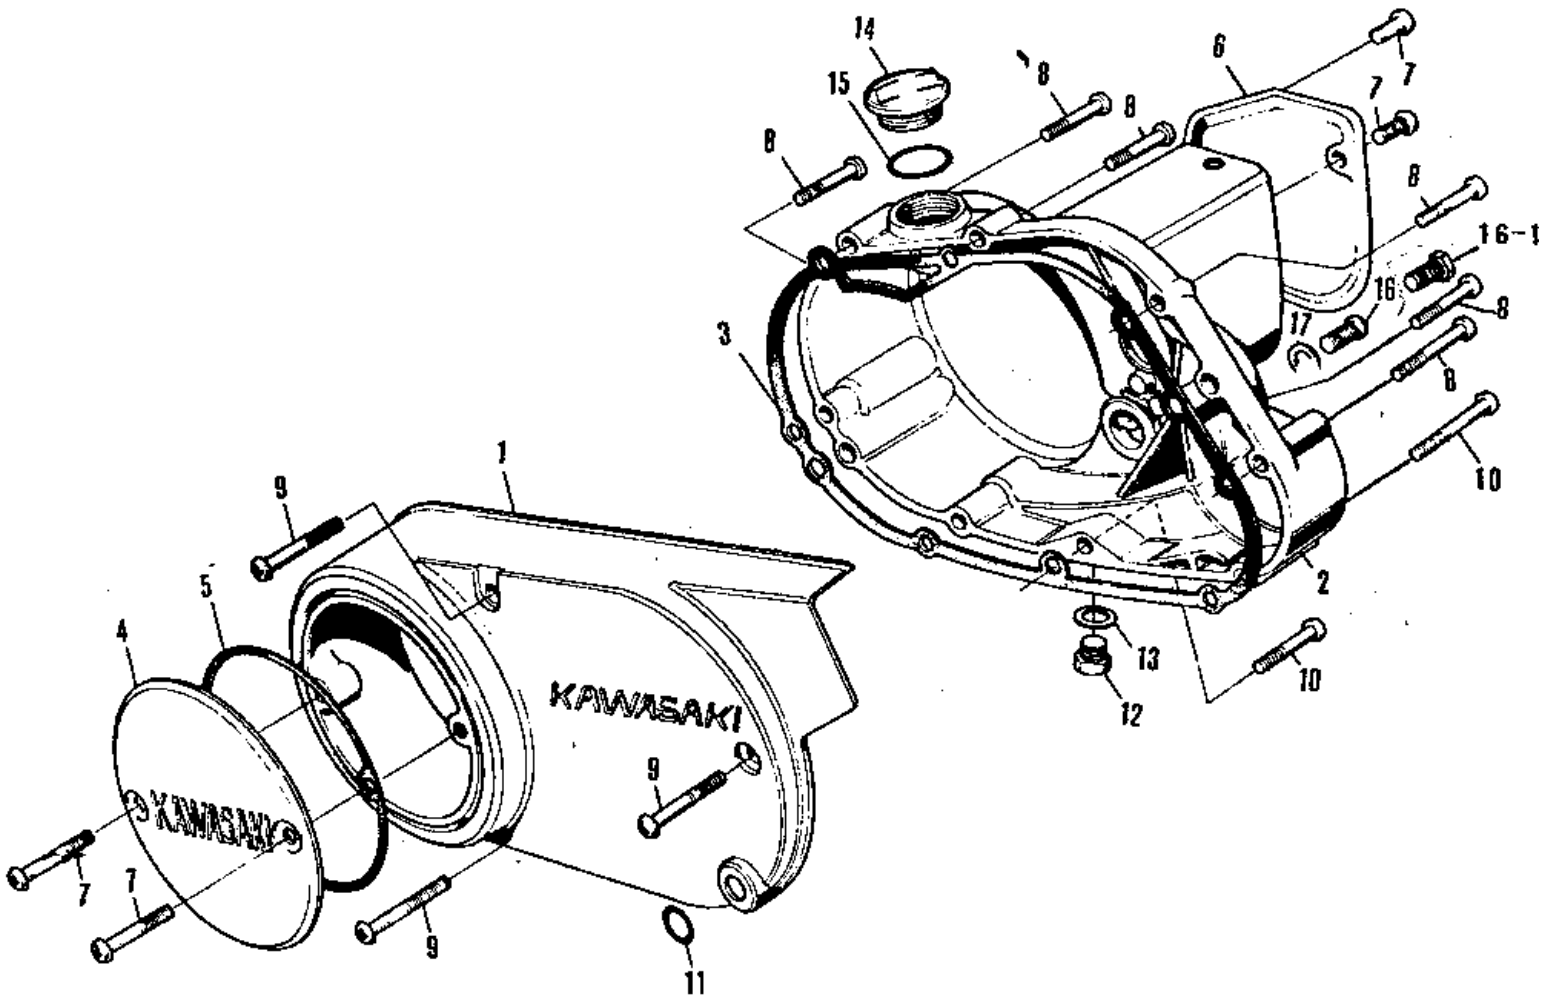

# 1979 KV75-A8 PARTS DIAGRAM

ENGINE COVERS (76-'80)

# 1979 KV75-A8 PARTS LIST

## ENGINE COVERS ('76-'80)

ITEM NAME	PART NUMBER	QUANTITY
COVER,L.H.ENGINE (Ref # 1)	14031-1008	1
COVER,L.H.ENGINE (Ref # 1)	14031-1008	1
COVER,R.H.ENGINE (Ref # 2)	14032-1003	1
COVER,R.H.ENGINE (Ref # 2)	14032-1003	1
GASKET-R.H ENGINE COV (Ref # 3)	14046-002	1
COVER-BRK POINT,CR (Ref # 4)	14027-007-79	1
GASKET BREAKER COVER (Ref # 5)	14050-002	1
COVER-OIL PUMP (Ref # 6)	14030-026	1
SCREW PAN HEAD 6X12 (Ref # 7)	220B0612	4
SCREW PAN HEAD 6X30 (Ref # 8)	220B0630	6
SCREW PAN HEAD 6X45 (Ref # 9)	220B0645	3
SCREW PAN HEAD 6X50 (Ref # 10)	220B0650	2
"O" RING,12MM (Ref # 11)	670B2012	2
PLUG OIL DRAIN (Ref # 12)	92067-001	1
GASKET CHECK VALVE (Ref # 13)	92065-058	1
GASKET CHECK VALVE (Ref # 13)	92065-058	1
PLUG-OIL FILLER (Ref # 14)	92068-005	1
"O" RING,OIL FIL PLUG (Ref # 15)	92055-026	1
SCREW PAN HEAD 6X8 (Ref # 16)	220B0608	1
BOLT,HEX HEAD,6X14 (Ref # 16-1)	92001-121	1
GASKET OIL LEVEL SCRW (Ref # 17)	92065-035	1
WASHER OIL PUMP BANJO (Ref # 17)	92022-077	1