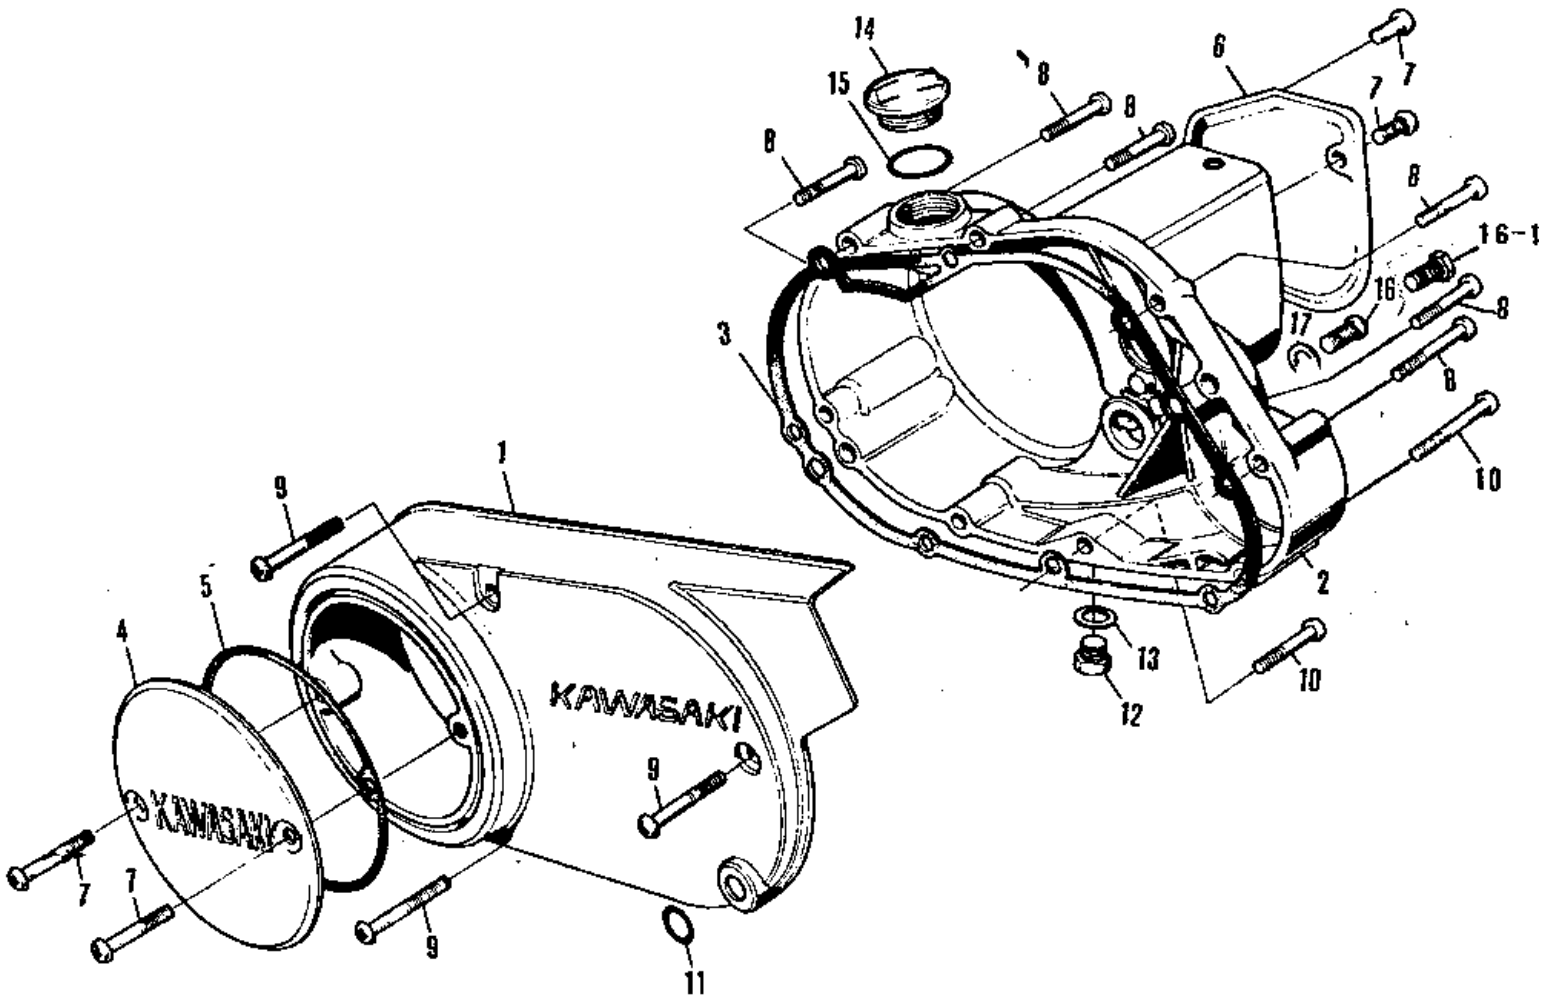

1978 KV75-A7 PARTS DIAGRAM

ENGINE COVERS (76-'80)

1978 KV75-A7 PARTS LIST

ENGINE COVERS ('76-'80)

ITEM NAME	PART NUMBER	QUANTITY
COVER,L.H.ENGINE (Ref # 1)	14031-1008	1
COVER,L.H.ENGINE (Ref # 1)	14031-1008	1
COVER,R.H.ENGINE (Ref # 2)	14032-1003	1
COVER,R.H.ENGINE (Ref # 2)	14032-1003	1
GASKET-R.H ENGINE COV (Ref # 3)	14046-002	1
COVER-BRK POINT,CR (Ref # 4)	14027-007-79	1
GASKET BREAKER COVER (Ref # 5)	14050-002	1
COVER-OIL PUMP (Ref # 6)	14030-026	1
SCREW PAN HEAD 6X12 (Ref # 7)	220B0612	4
SCREW PAN HEAD 6X30 (Ref # 8)	220B0630	6
SCREW PAN HEAD 6X45 (Ref # 9)	220B0645	3
SCREW PAN HEAD 6X50 (Ref # 10)	220B0650	2
"O" RING,12MM (Ref # 11)	670B2012	2
PLUG OIL DRAIN (Ref # 12)	92067-001	1
GASKET CHECK VALVE (Ref # 13)	92065-058	1
GASKET CHECK VALVE (Ref # 13)	92065-058	1
PLUG-OIL FILLER (Ref # 14)	92068-005	1
"O" RING,OIL FIL PLUG (Ref # 15)	92055-026	1
SCREW PAN HEAD 6X8 (Ref # 16)	220B0608	1
BOLT,HEX HEAD,6X14 (Ref # 16-1)	92001-121	1
GASKET OIL LEVEL SCRW (Ref # 17)	92065-035	1
WASHER OIL PUMP BANJO (Ref # 17)	92022-077	1