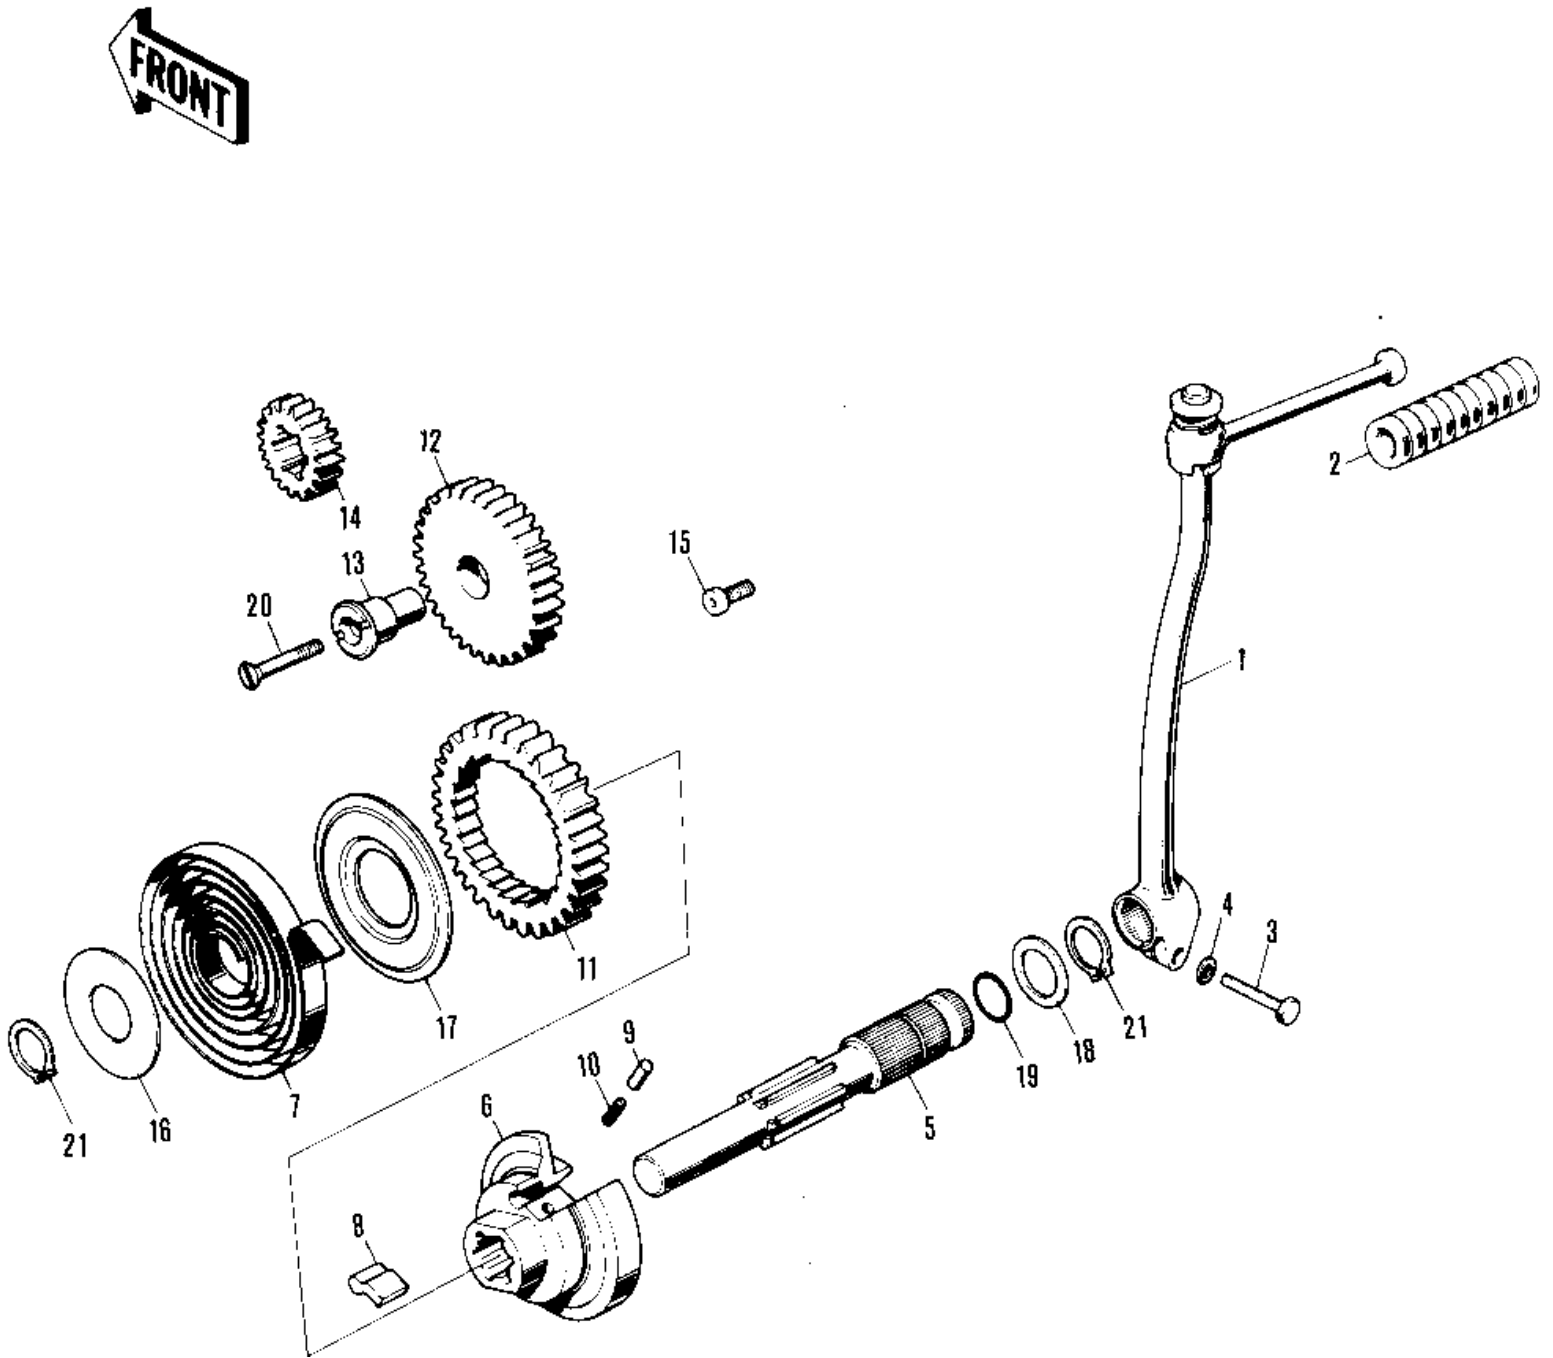

# 1976 KV75-A5 PARTS DIAGRAM

KICKSTARTER MECHANISM ('76-'80)

## 1976 KV75-A5 PARTS LIST

KICKSTARTER MECHANISM ('76-'80)

ITEM NAME	PART NUMBER	QUANTITY
PEDAL-KICKSTARTER (Ref # 1)	13058-031	
RUBBER-KICK PEDAL (Ref # 2)	13063-005	
BOLT-UPSET (Ref # 3)	112G0625	
WASHER SPRING 6MM (Ref # 4)	461F0600	
SHAFT-KICKSTARTER (Ref # 5)	13066-018	
DRUM KK (Ref # 6)	13067-001	
KICKSTARTER SPRING (Ref # 7)	92082-001	
PAWL (Ref # 8)	13069-001	
PIN KICKSTARTER PAWL (Ref # 9)	92042-001	
SPRING KICK PAWL (Ref # 10)	92081-022	
GEAR-KICKSTARTER (Ref # 11)	13068-003	
IDLE GEAR (Ref # 12)	13073-002	
SHAFT-IDLE GEAR (Ref # 13)	13074-002	
PINION-KICKSTARTER (Ref # 14)	13075-003	
STOPPER-KICKSTARTER (Ref # 15)	13072-001	
PLATE-KICK SPRG HLDER (Ref # 16)	13071-001	
PLATE-KICK GEAR HLDER (Ref # 17)	13071-002	
WASHER,16MM (Ref # 18)	92022-006	
"O" RING,16MM (Ref # 19)	92055-001	
SCREW,CNTSNK,5X30.5 (Ref # 20)	92010-002	
CIRCLIP 16MM (Ref # 21)	480J1600	