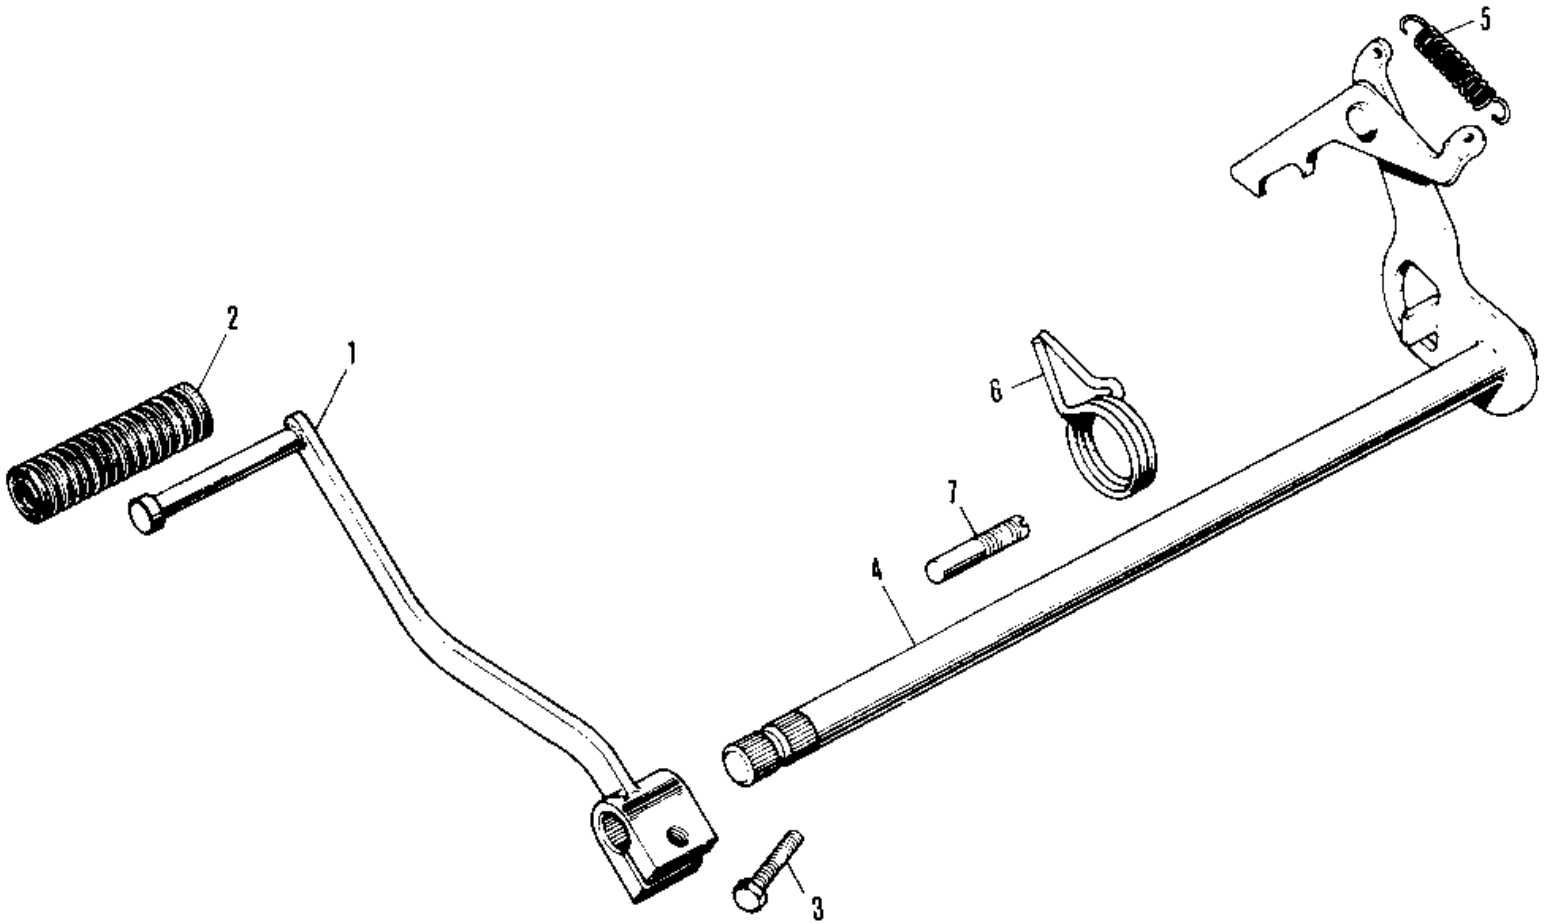

1980 KV75 PARTS DIAGRAM

GEAR CHANGE MECHANISM ('76-'80)

1980 KV75 PARTS LIST

GEAR CHANGE MECHANISM ('76-'80)

ITEM NAME	PART NUMBER	QUANTITY
PEDAL SET GEAR CHANGE (Ref # 1)	13242-004	1
RUBBER CHANGE PEDAL (Ref # 2)	13157-004	1
BOLT-UPSET,6X20 (Ref # 3)	112G0620	1
LEVER ASSY GEAR CHNG (Ref # 4)	13161-021	1
SPRING RATCHET PA (Ref # 5)	92081-003	1
SPRING (Ref # 6)	92083-001	1
PIN-CHANGE PEDAL (Ref # 7)	92043-061	1