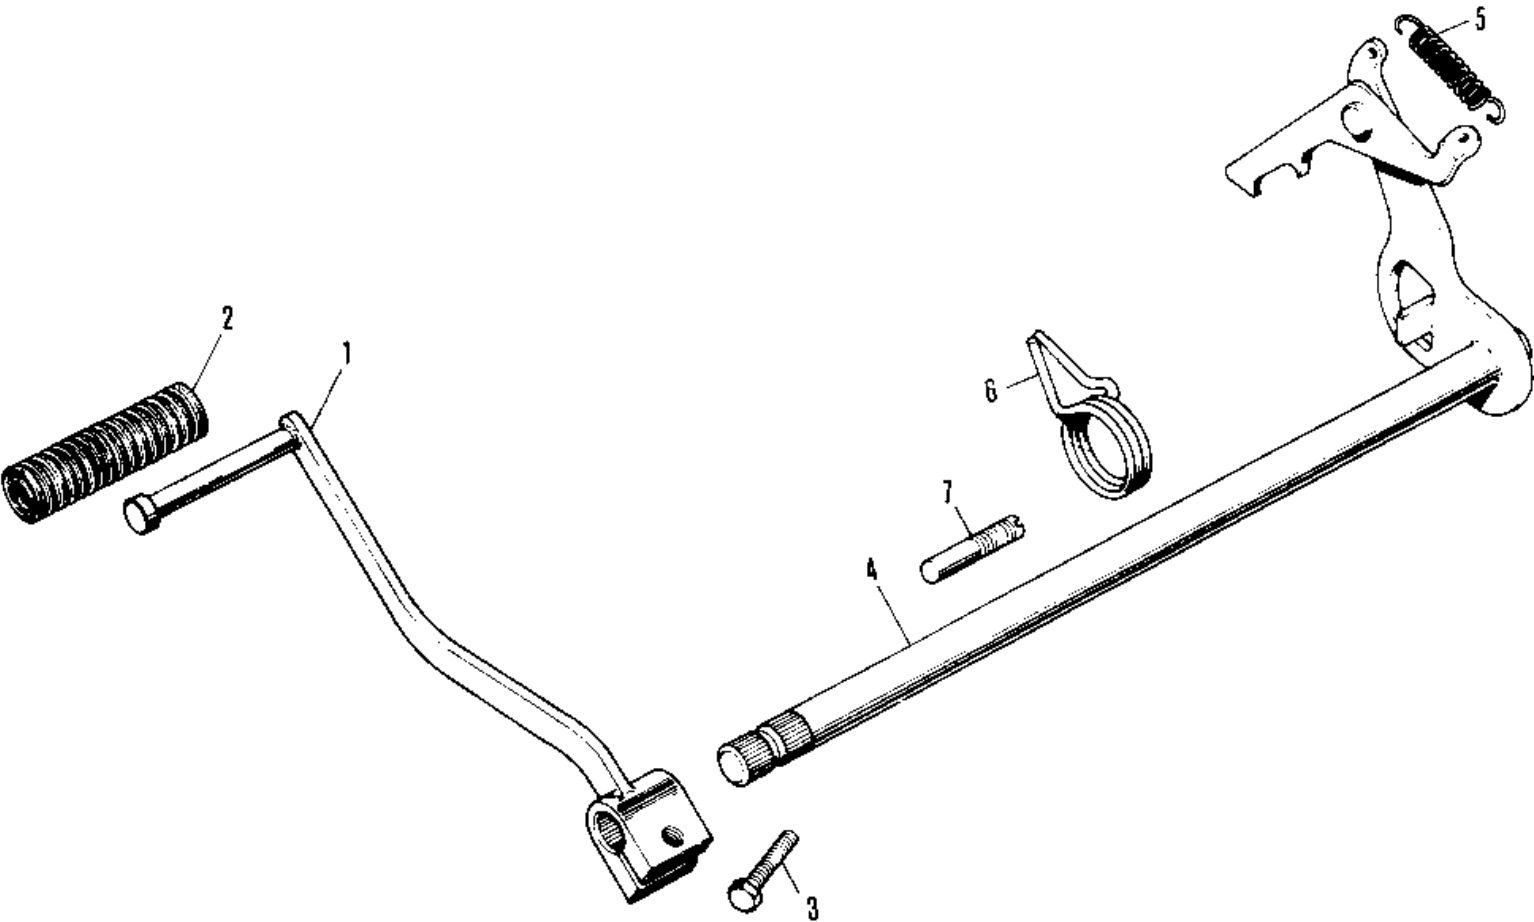

## 1979 KV75-A8 PARTS DIAGRAM

GEAR CHANGE MECHANISM ('76-'80)

## 1979 KV75-A8 PARTS LIST

GEAR CHANGE MECHANISM ('76-'80)

ITEM NAME	PART NUMBER	QUANTITY
PEDAL SET GEAR CHANGE (Ref # 1)	13242-004	1
RUBBER CHANGE PEDAL (Ref # 2)	13157-004	1
BOLT-UPSET,6X20 (Ref # 3)	112G0620	1
LEVER ASSY GEAR CHNG (Ref # 4)	13161-021	1
SPRING RATCHET PA (Ref # 5)	92081-003	1
SPRING (Ref # 6)	92083-001	1
PIN-CHANGE PEDAL (Ref # 7)	92043-061	1