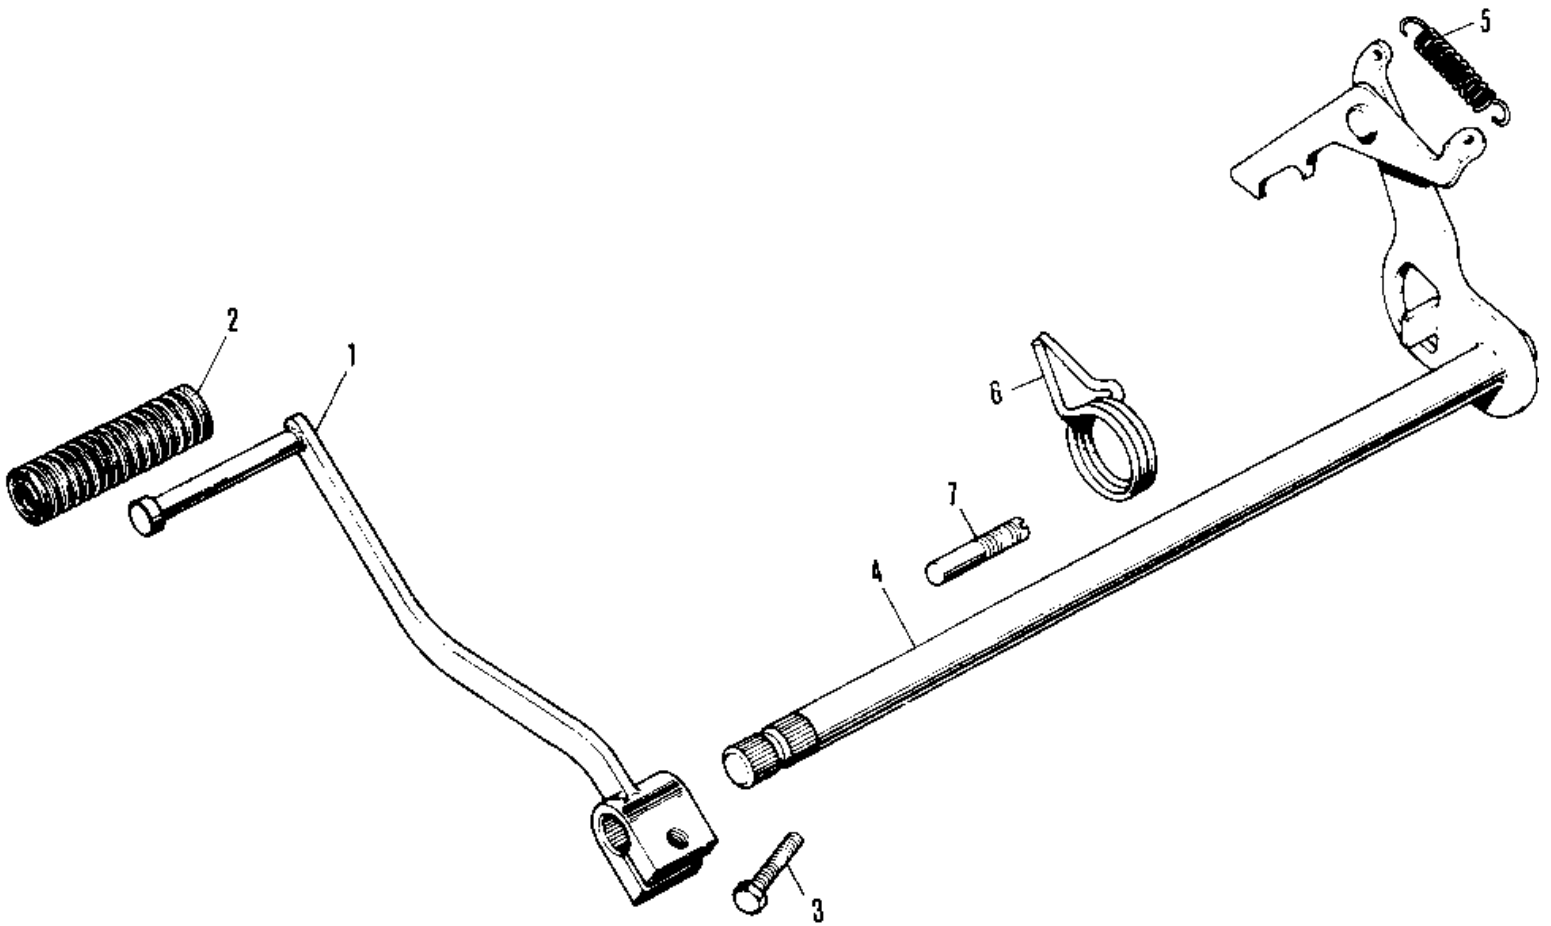

1979 KV75-A8

PARTS DIAGRAM

GEAR CHANGE MECHANISM ('76-'80)

1979 KV75-A8

PARTS LIST

GEAR CHANGE MECHANISM ('76-'80)

ITEM NAME	PART NUMBER	QUANTITY
PEDAL SET GEAR CHANGE (Ref # 1)	13242-004	1
RUBBER CHANGE PEDAL (Ref # 2)	13157-004	1
BOLT-UPSET,6X20 (Ref # 3)	112G0620	1
LEVER ASSY GEAR CHNG (Ref # 4)	13161-021	1
SPRING RATCHET PA (Ref # 5)	92081-003	1
SPRING (Ref # 6)	92083-001	1
PIN-CHANGE PEDAL (Ref # 7)	92043-061	1