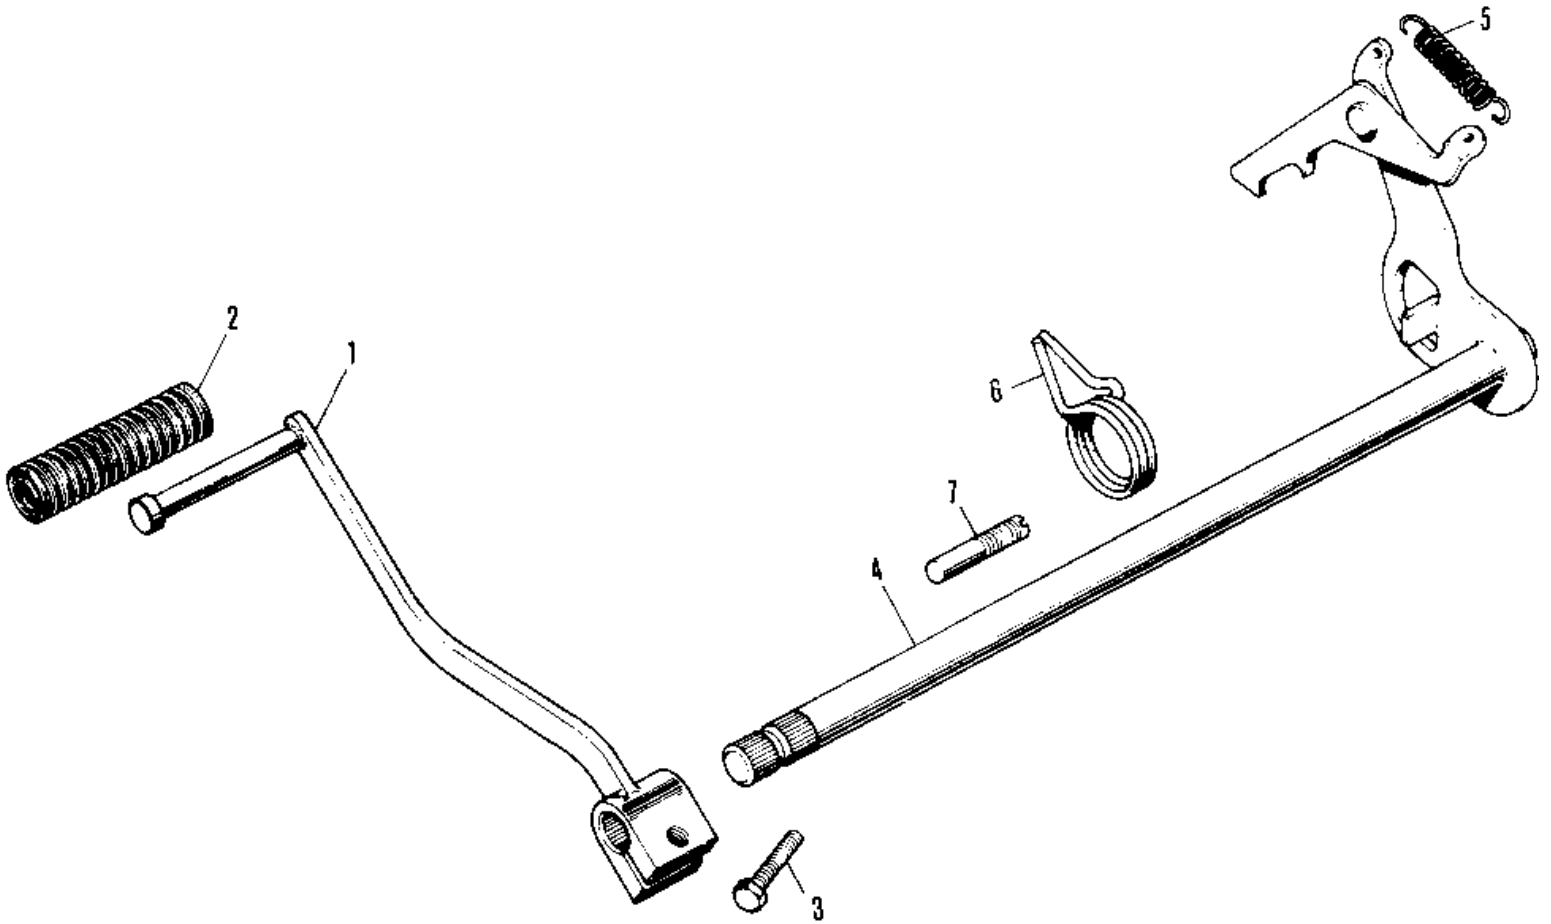

1979 KV75-A8 PARTS DIAGRAM

GEAR CHANGE MECHANISM ('76-'80)

1979 KV75-A8 PARTS LIST

GEAR CHANGE MECHANISM ('76-'80)

ITEM NAME	PART NUMBER	QUANTITY
PEDAL SET GEAR CHANGE (Ref # 1)	13242-004	1
RUBBER CHANGE PEDAL (Ref # 2)	13157-004	1
BOLT-UPSET,6X20 (Ref # 3)	112G0620	1
LEVER ASSY GEAR CHNG (Ref # 4)	13161-021	1
SPRING RATCHET PA (Ref # 5)	92081-003	1
SPRING (Ref # 6)	92083-001	1
PIN-CHANGE PEDAL (Ref # 7)	92043-061	1