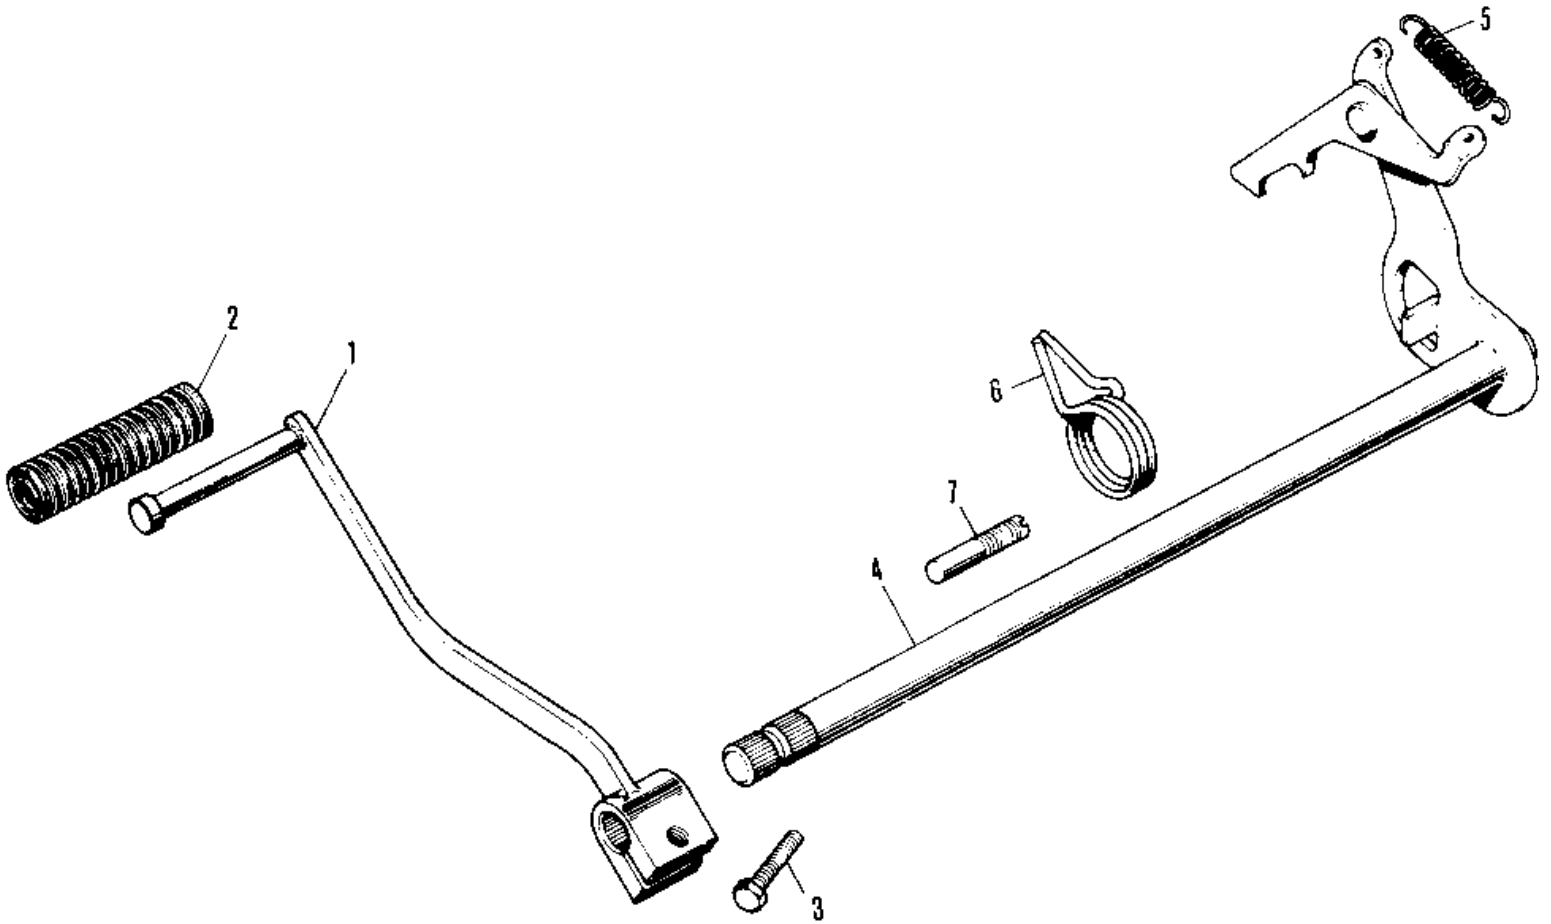

# 1978 KV75-A7 PARTS DIAGRAM

GEAR CHANGE MECHANISM ('76-'80)

## 1978 KV75-A7 PARTS LIST

### GEAR CHANGE MECHANISM ('76-'80)

ITEM NAME	PART NUMBER	QUANTITY
PEDAL SET GEAR CHANGE (Ref # 1)	13242-004	1
RUBBER CHANGE PEDAL (Ref # 2)	13157-004	1
BOLT-UPSET,6X20 (Ref # 3)	112G0620	1
LEVER ASSY GEAR CHNG (Ref # 4)	13161-021	1
SPRING RATCHET PA (Ref # 5)	92081-003	1
SPRING (Ref # 6)	92083-001	1
PIN-CHANGE PEDAL (Ref # 7)	92043-061	1