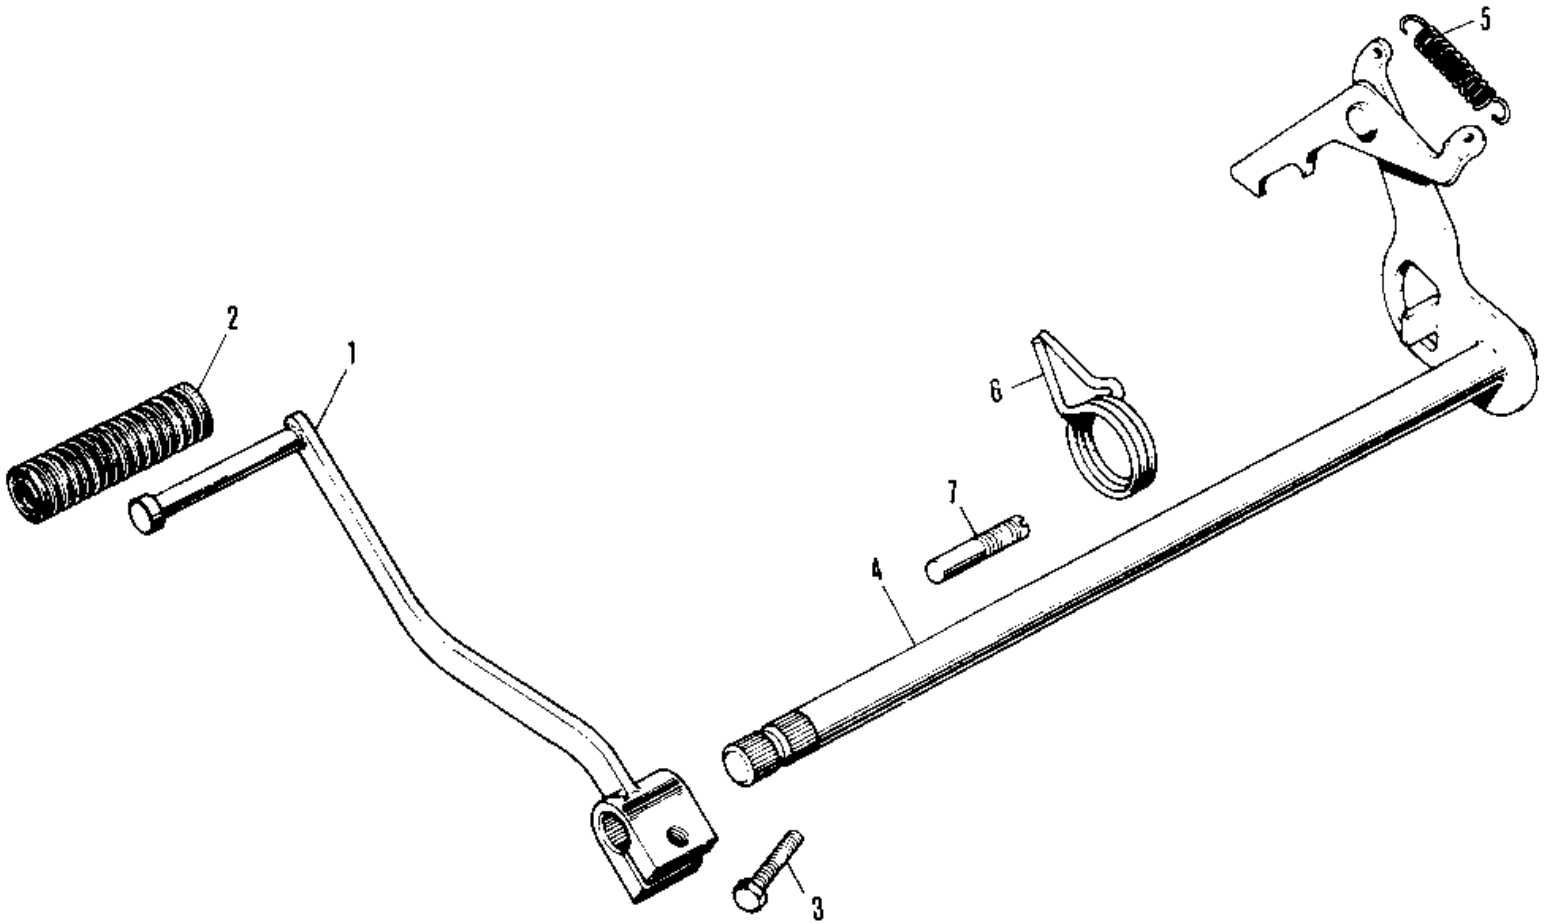

# 1977 KV75-A6 PARTS DIAGRAM

GEAR CHANGE MECHANISM ('76-'80)

## 1977 KV75-A6 PARTS LIST

GEAR CHANGE MECHANISM ('76-'80)

ITEM NAME	PART NUMBER	QUANTITY
PEDAL SET GEAR CHANGE (Ref # 1)	13242-004	
RUBBER CHANGE PEDAL (Ref # 2)	13157-004	
BOLT-UPSET,6X20 (Ref # 3)	112G0620	
LEVER ASSY GEAR CHNG (Ref # 4)	13161-021	
SPRING RATCHET PA (Ref # 5)	92081-003	
SPRING (Ref # 6)	92083-001	
PIN-CHANGE PEDAL (Ref # 7)	92043-061	