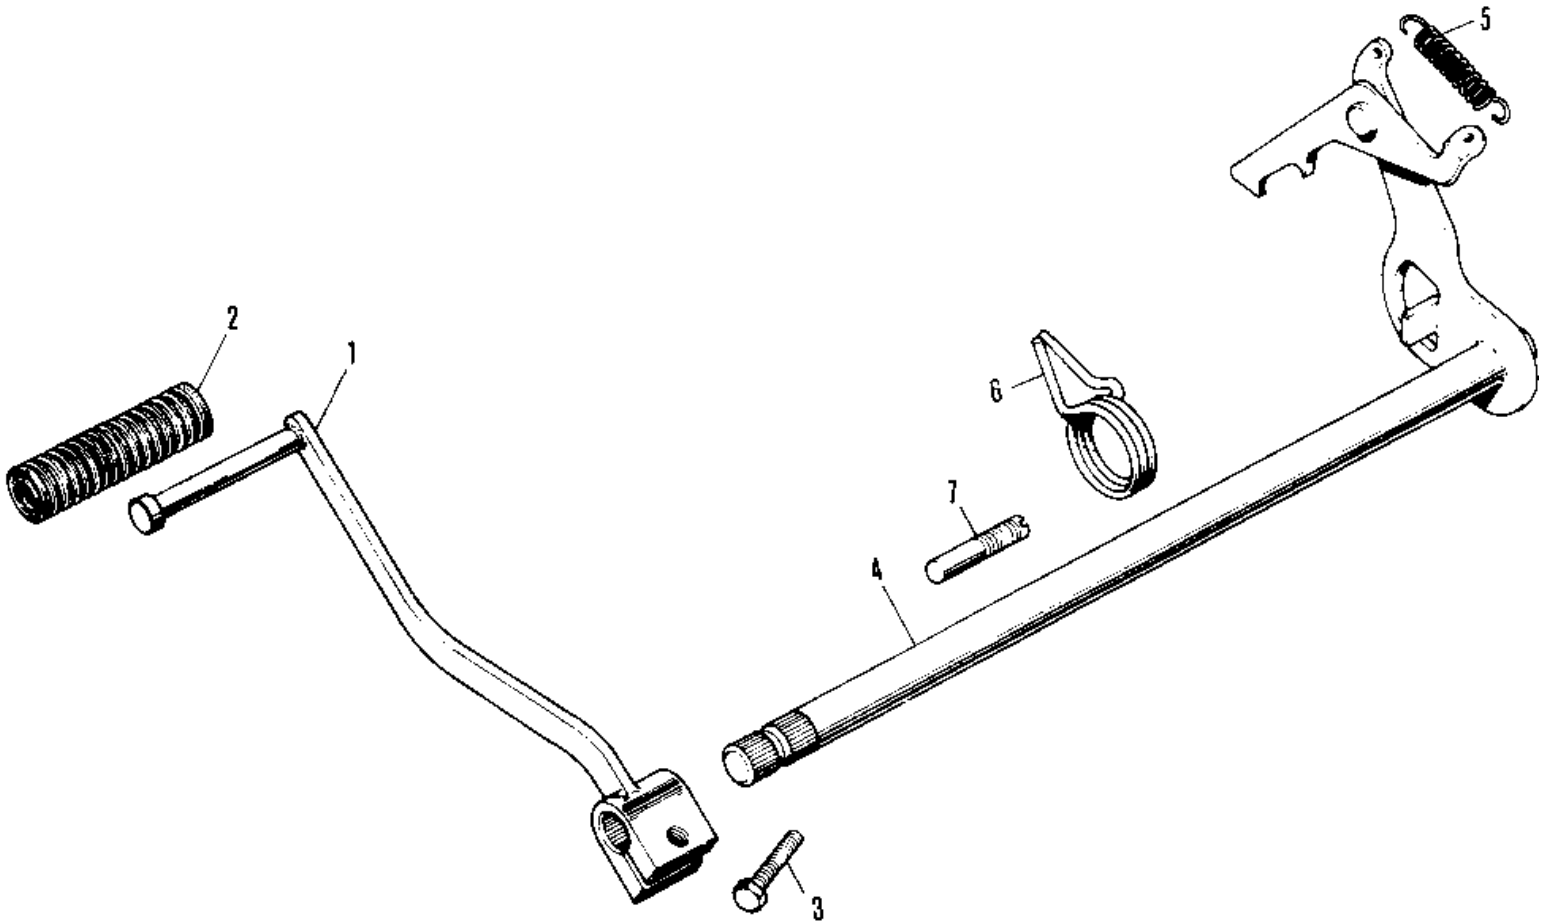

1976 KV75-A5 PARTS DIAGRAM

GEAR CHANGE MECHANISM ('76-'80)

1976 KV75-A5 PARTS LIST

GEAR CHANGE MECHANISM ('76-'80)

ITEM NAME	PART NUMBER	QUANTITY
PEDAL SET GEAR CHANGE (Ref # 1)	13242-004	
RUBBER CHANGE PEDAL (Ref # 2)	13157-004	
BOLT-UPSET,6X20 (Ref # 3)	112G0620	
LEVER ASSY GEAR CHNG (Ref # 4)	13161-021	
SPRING RATCHET PA (Ref # 5)	92081-003	
SPRING (Ref # 6)	92083-001	
PIN-CHANGE PEDAL (Ref # 7)	92043-061	