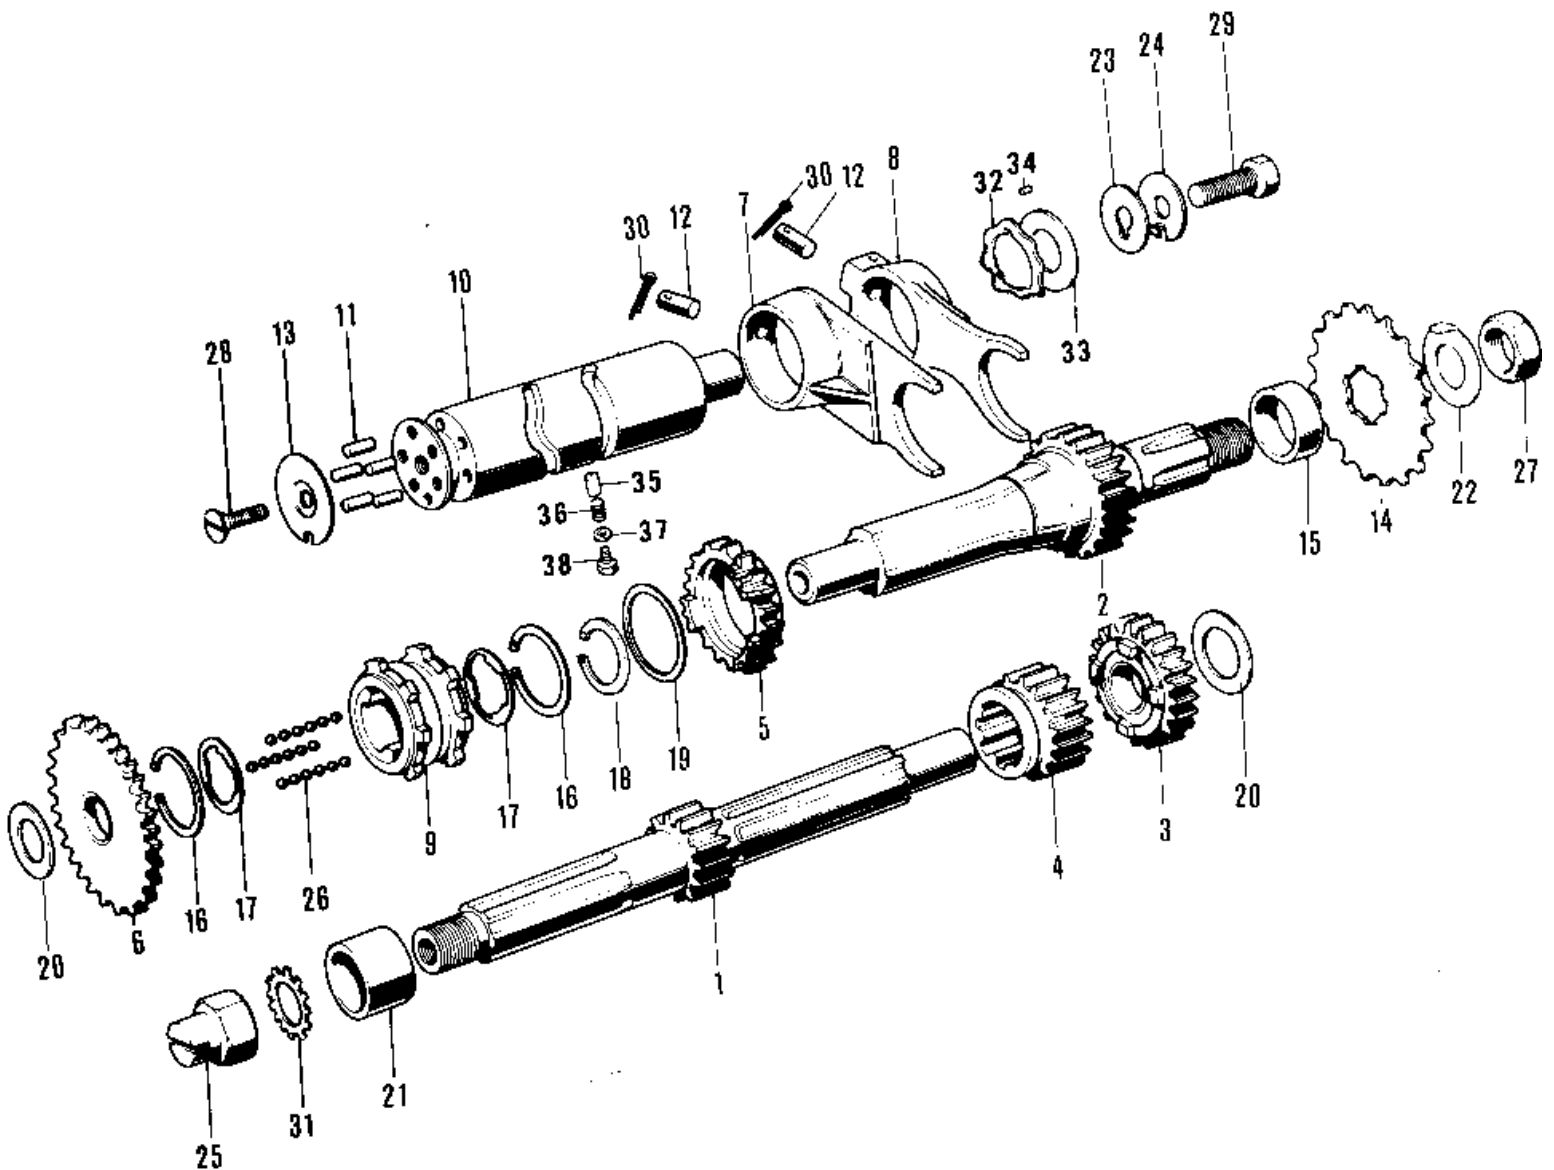

1979 KV75-A8 PARTS DIAGRAM

TRANSMISSION/CHANGE DRUM ('76-'80)

1979 KV75-A8 PARTS LIST

TRANSMISSION/CHANGE DRUM ('76-'80)

ITEM NAME	PART NUMBER	QUANTITY
SHAFT-DRIVE (Ref # 1)	13127-030	1
SHAFT-OUTPUT (Ref # 2)	13128-029	1
TOP GEAR-DRIVE (Ref # 3)	13136-034	1
2ND GEAR-DRIVE (Ref # 4)	13130-003	1
2ND GEAR-OUTPUT (Ref # 5)	13131-032	1
LOW GEAR-OUTPUT (Ref # 6)	13129-035	1
FORK-SELECTOR,LOW&2ND (Ref # 7)	13140-033	1
FORK-SELECTOR, TOP (Ref # 8)	13140-034	1
SHIFTER (Ref # 9)	13139-004	1
DRUM ASSY,GEAR CHANGE (Ref # 10)	13239-1014	3
PIN GEAR CHANGE DRUM (Ref # 11)	92043-004	1
PIN GEAR CHANGE DRUM (Ref # 11)	92043-011	1
PIN SELECT FORK GUIDE (Ref # 12)	92043-005	1
PLATE CHANGE DRUM PIN (Ref # 13)	13142-002	1
ENGINE SPROCKET (Ref # 14)	13144-002	1
COLLAR OIL SEAL (Ref # 15)	92027-001	1
CIRCLIP,26MM (Ref # 16)	92033-003	1
CIRCLIP (Ref # 17)	92033-004	1
CIRCLIP,25MM (Ref # 18)	92033-025	1
WASHER 22MM (Ref # 19)	92022-106	1
WASHER-PLAIN (Ref # 20)	92022-174	1
COLLAR-CLUTCH PINION (Ref # 21)	92027-002	1
WASHER-LOCK,12MM (Ref # 22)	92022-002	1
WASHER-PLAIN (Ref # 23)	92022-175	1
WASHER-LOCK (Ref # 24)	92024-028	1
NUT-OIL PUMP (Ref # 25)	92015-046	1
BALL STEEL 5/32' (Ref # 26)	600A0500	1
NUT-HEX-FINE (Ref # 27)	314B1200	2
SCREW CNTSNK HD 6X16 (Ref # 28)	212B0616	1

1979 KV75-A8 PARTS LIST

TRANSMISSION/CHANGE DRUM ('76-'80)

ITEM NAME	PART NUMBER	QUANTITY
SCREW CNTSNK HD 6X16 (Ref # 28)	221B0616	1
BOLT-HEX HEAD,8X18 (Ref # 29)	113B0818	1
BOLT-SMALL-UPSET,8X18 (Ref # 29)	115G0818	1
PIN COTTER 3.0X20 (Ref # 30)	550D3020	1
WASHER LOCK 12MM (Ref # 31)	464H1200	1
DISC.CHNG DRUM OPRTN (Ref # 32)	13145-004	1
DISC,CHANGE DRUM (Ref # 32)	13145-007	1
WASHER,THRUST (Ref # 33)	92026-106	1
PIN-DOWEL,4X6 (Ref # 34)	610A0406	1
PIN-NEUTRAL POSITION (Ref # 35)	92043-076	1
SPRING (Ref # 36)	92081-112	1
GASKET (Ref # 37)	92065-090	1
BOLT,10MM (Ref # 38)	92001-131	1