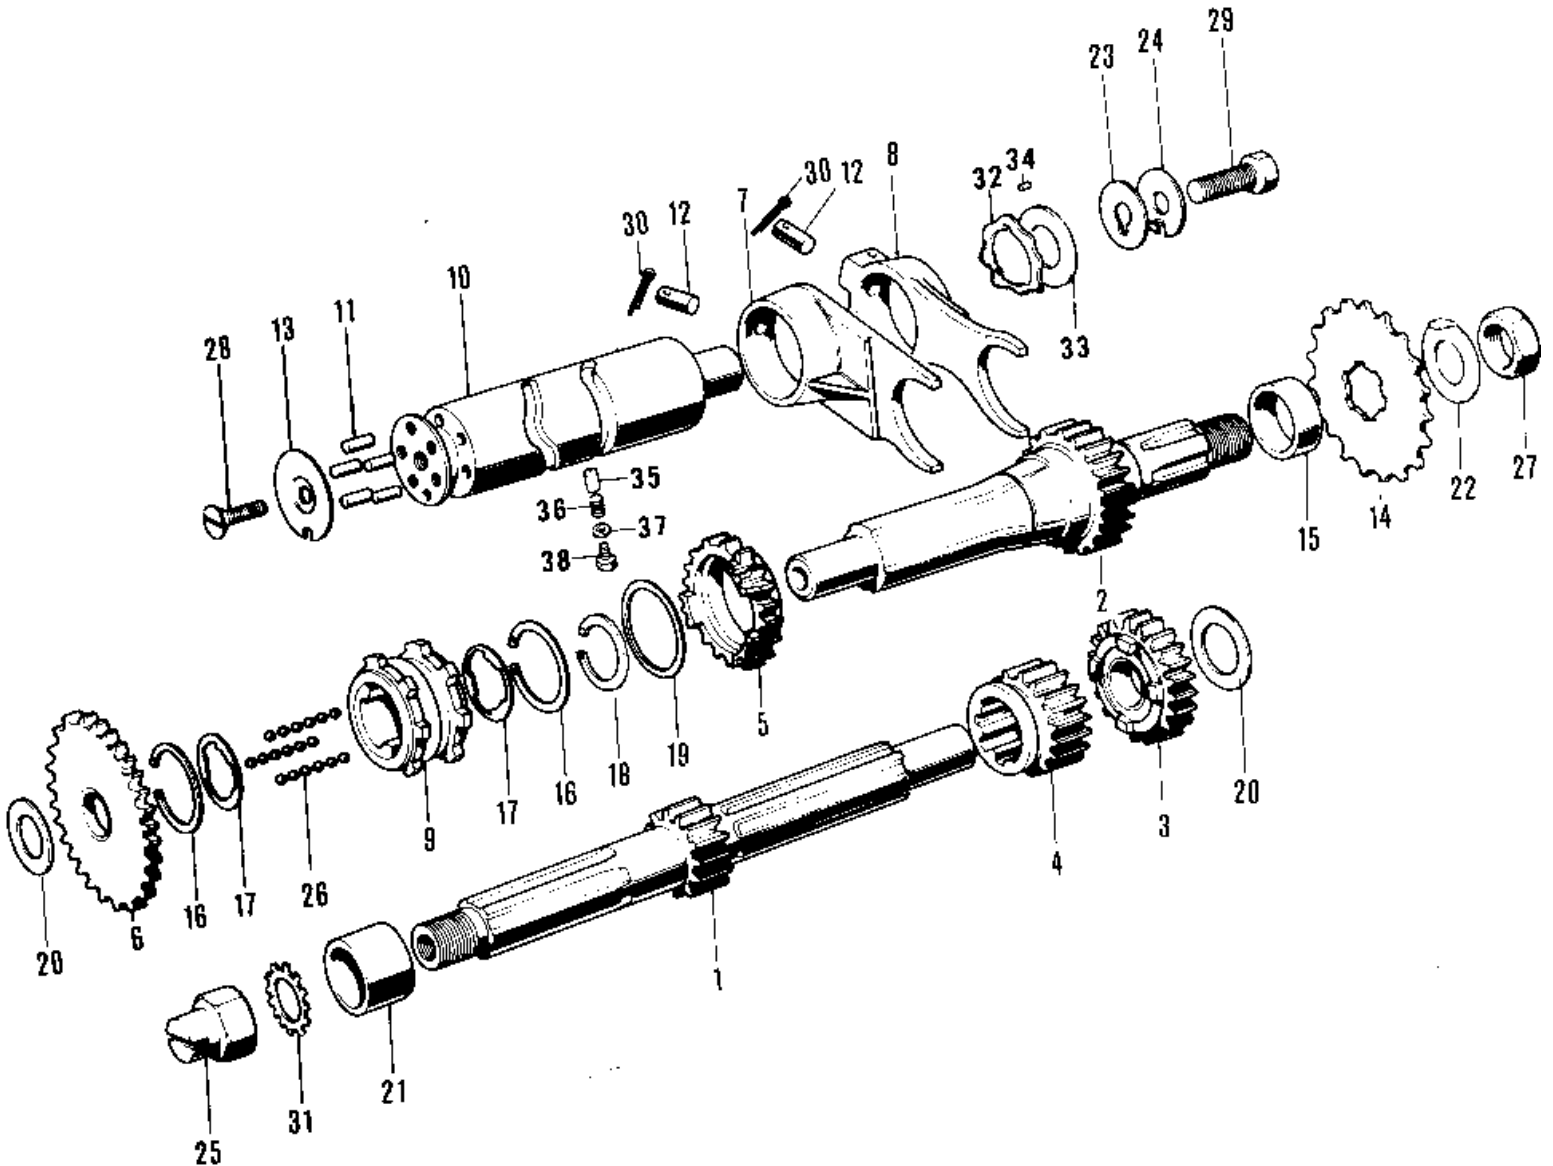

# 1976 KV75-A5 PARTS DIAGRAM

TRANSMISSION/CHANGE DRUM ('76-'80)

# 1976 KV75-A5 PARTS LIST

## TRANSMISSION/CHANGE DRUM ('76-'80)

ITEM NAME	PART NUMBER	QUANTITY
SHAFT-DRIVE (Ref # 1)	13127-030	
SHAFT-OUTPUT (Ref # 2)	13128-029	
TOP GEAR-DRIVE (Ref # 3)	13136-034	
2ND GEAR-DRIVE (Ref # 4)	13130-003	
2ND GEAR-OUTPUT (Ref # 5)	13131-032	
LOW GEAR-OUTPUT (Ref # 6)	13129-035	
FORK-SELECTOR,LOW&2ND (Ref # 7)	13140-033	
FORK-SELECTOR,TOP (Ref # 8)	13140-034	
SHIFTER (Ref # 9)	13139-004	
DRUM ASSY,GEAR CHANGE (Ref # 10)	13239-1014	
DRUM ASSY,GEAR CHANGE (Ref # 10)	13239-1014	
DRUM ASSY,GEAR CHANGE (Ref # 10)	13239-1014	
PIN GEAR CHANGE DRUM (Ref # 11)	92043-004	
PIN GEAR CHANGE DRUM (Ref # 11)	92043-011	
PIN SELECT FORK GUIDE (Ref # 12)	92043-005	
PLATE CHANGE DRUM PIN (Ref # 13)	13142-002	
ENGINE SPROCKET (Ref # 14)	13144-002	
COLLAR OIL SEAL (Ref # 15)	92027-001	
CIRCLIP,26MM (Ref # 16)	92033-003	
CIRCLIP (Ref # 17)	92033-004	
CIRCLIP,25MM (Ref # 18)	92033-025	
WASHER 22MM (Ref # 19)	92022-106	
WASHER-PLAIN (Ref # 20)	92022-174	
COLLAR-CLUTCH PINION (Ref # 21)	92027-002	
WASHER-LOCK,12MM (Ref # 22)	92022-002	
WASHER-PLAIN (Ref # 23)	92022-175	
WASHER-LOCK (Ref # 24)	92024-028	
NUT-OIL PUMP (Ref # 25)	92015-046	
BALL STEEL 5/32' (Ref # 26)	600A0500	

### TRANSMISSION/CHANGE DRUM ('76-'80)

ITEM NAME	PART NUMBER	QUANTITY
NUT-HEX-FINE (Ref # 27)	314B1200	
NUT-HEX-FINE (Ref # 27)	314B1200	
SCREW CNTSNK HD 6X16 (Ref # 28)	212B0616	
SCREW CNTSNK HD 6X16 (Ref # 28)	221B0616	
BOLT-HEX HEAD,8X18 (Ref # 29)	113B0818	
BOLT-SMALL-UPSET,8X18 (Ref # 29)	115G0818	
PIN COTTER 3.0X20 (Ref # 30)	550D3020	
WASHER LOCK 12MM (Ref # 31)	464H1200	
DISC.CHNG DRUM OPRTN (Ref # 32)	13145-004	
DISC,CHANGE DRUM (Ref # 32)	13145-007	
WASHER,THRUST (Ref # 33)	92026-106	
PIN-DOWEL,4X6 (Ref # 34)	610A0406	
PIN-NEUTRAL POSITION (Ref # 35)	92043-076	
SPRING (Ref # 36)	92081-112	
GASKET (Ref # 37)	92065-090	
BOLT,10MM (Ref # 38)	92001-131	