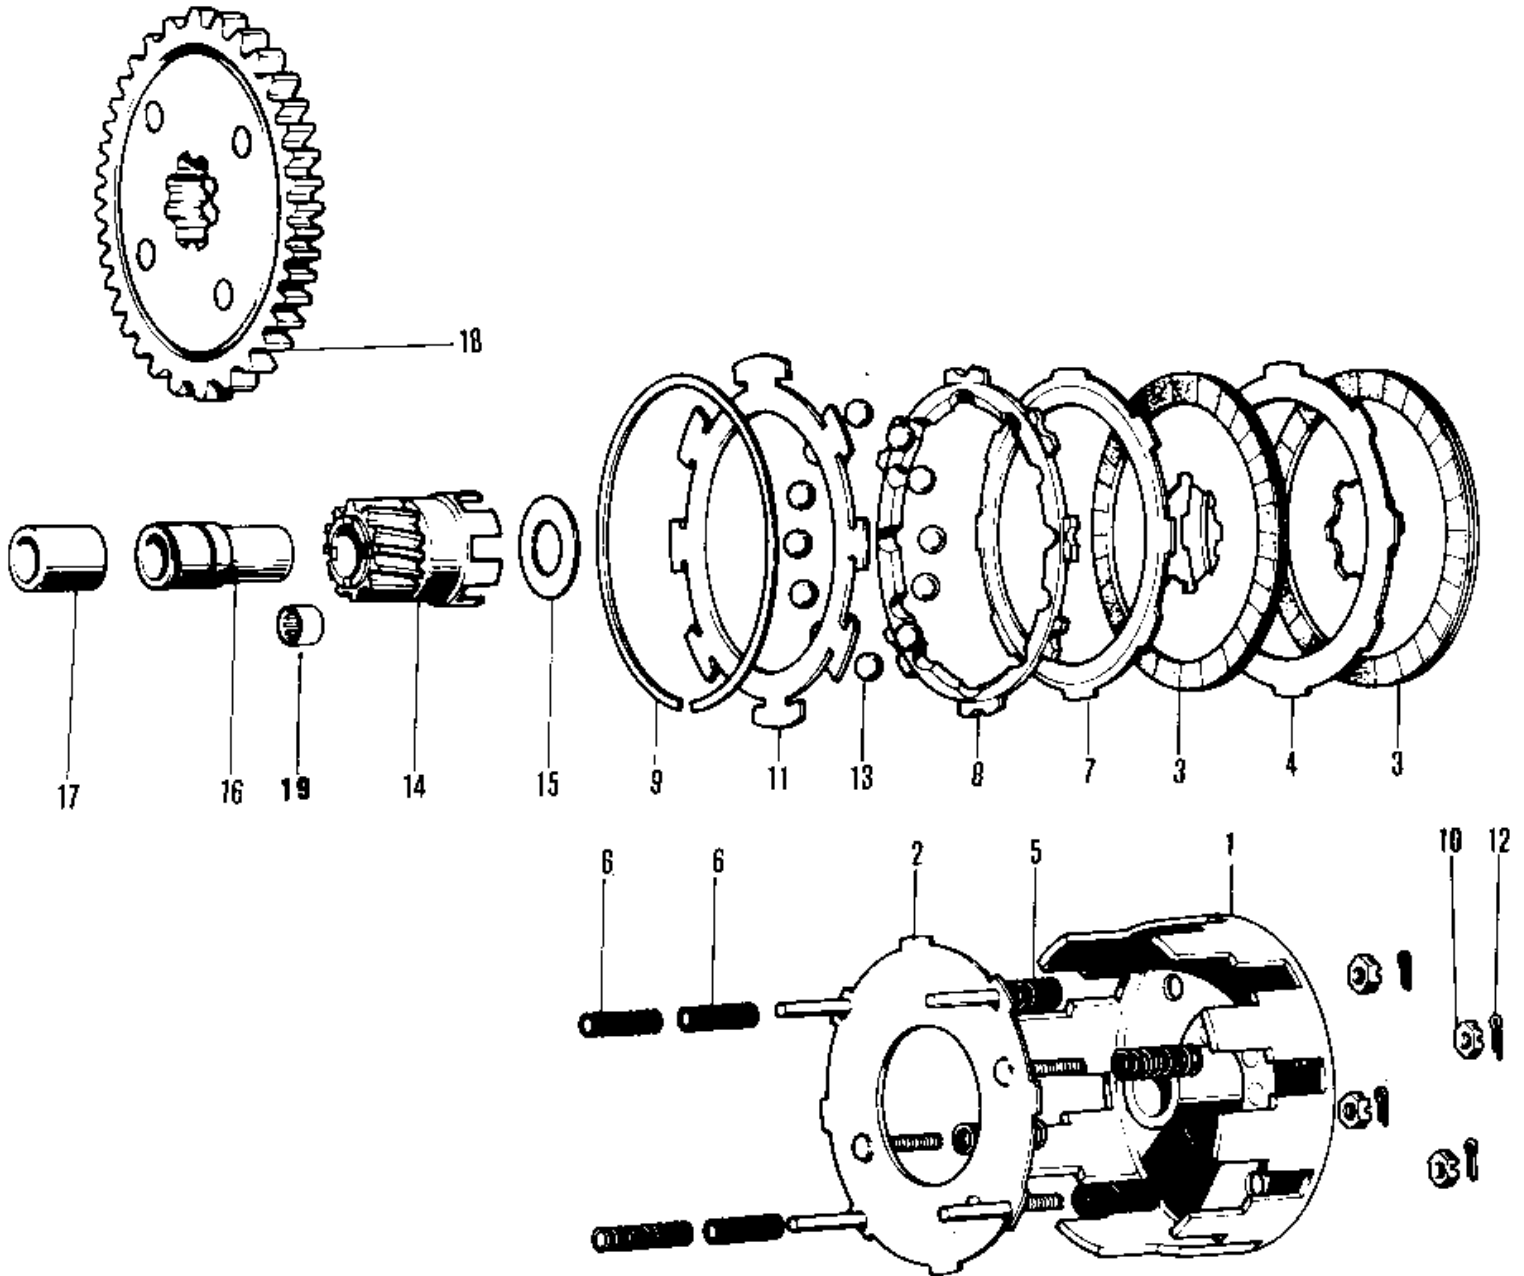

1980 KV75

PARTS DIAGRAM

CLUTCH ('76-'80)

1980 KV75

PARTS LIST

CLUTCH ('76-'80)

ITEM NAME	PART NUMBER	QUANTITY
CLUTCH-ASSY (Ref # 1 13)	13081-036	1
HOUSING-CLUTCH (Ref # 1)	13095-028	1
WHEEL-CLUTCH (Ref # 2)	13083-006	1
PLATE-CLUTCH FRICTION (Ref # 3)	13088-024	2
PLATE-CLUTCH STEEL (Ref # 4)	13179-003	1
SPRING-CLUTCH (Ref # 5)	92081-086	3
SPRING-RETURN (Ref # 6)	92081-087	4
PLATE-BALL HOLDER (Ref # 7)	13189-003	1
PLATE-BALL GUIDE (Ref # 8)	13190-003	1
CIRCLIP (Ref # 9)	13191-003	1
NUT,6MM (Ref # 10)	13195-003	3
PLATE-BALL HOLDER (Ref # 11)	13198-003	1
PIN COTTER 1.6X15 (Ref # 12)	550D1615	3
BALL STEEL 3/8' (Ref # 13)	600A1200	16
HUB-CLUTCH (Ref # 14)	13084-003	1
WASHER (Ref # 15)	92022-142	1
BUSH-CLUTCH (Ref # 16)	13215-005	1
COLLAR (Ref # 17)	92027-125	1
GEAR ASSY-CLUTCH (Ref # 18)	13216-004	1
BEARING,N RC121610 (Ref # 19)	92117-001	1