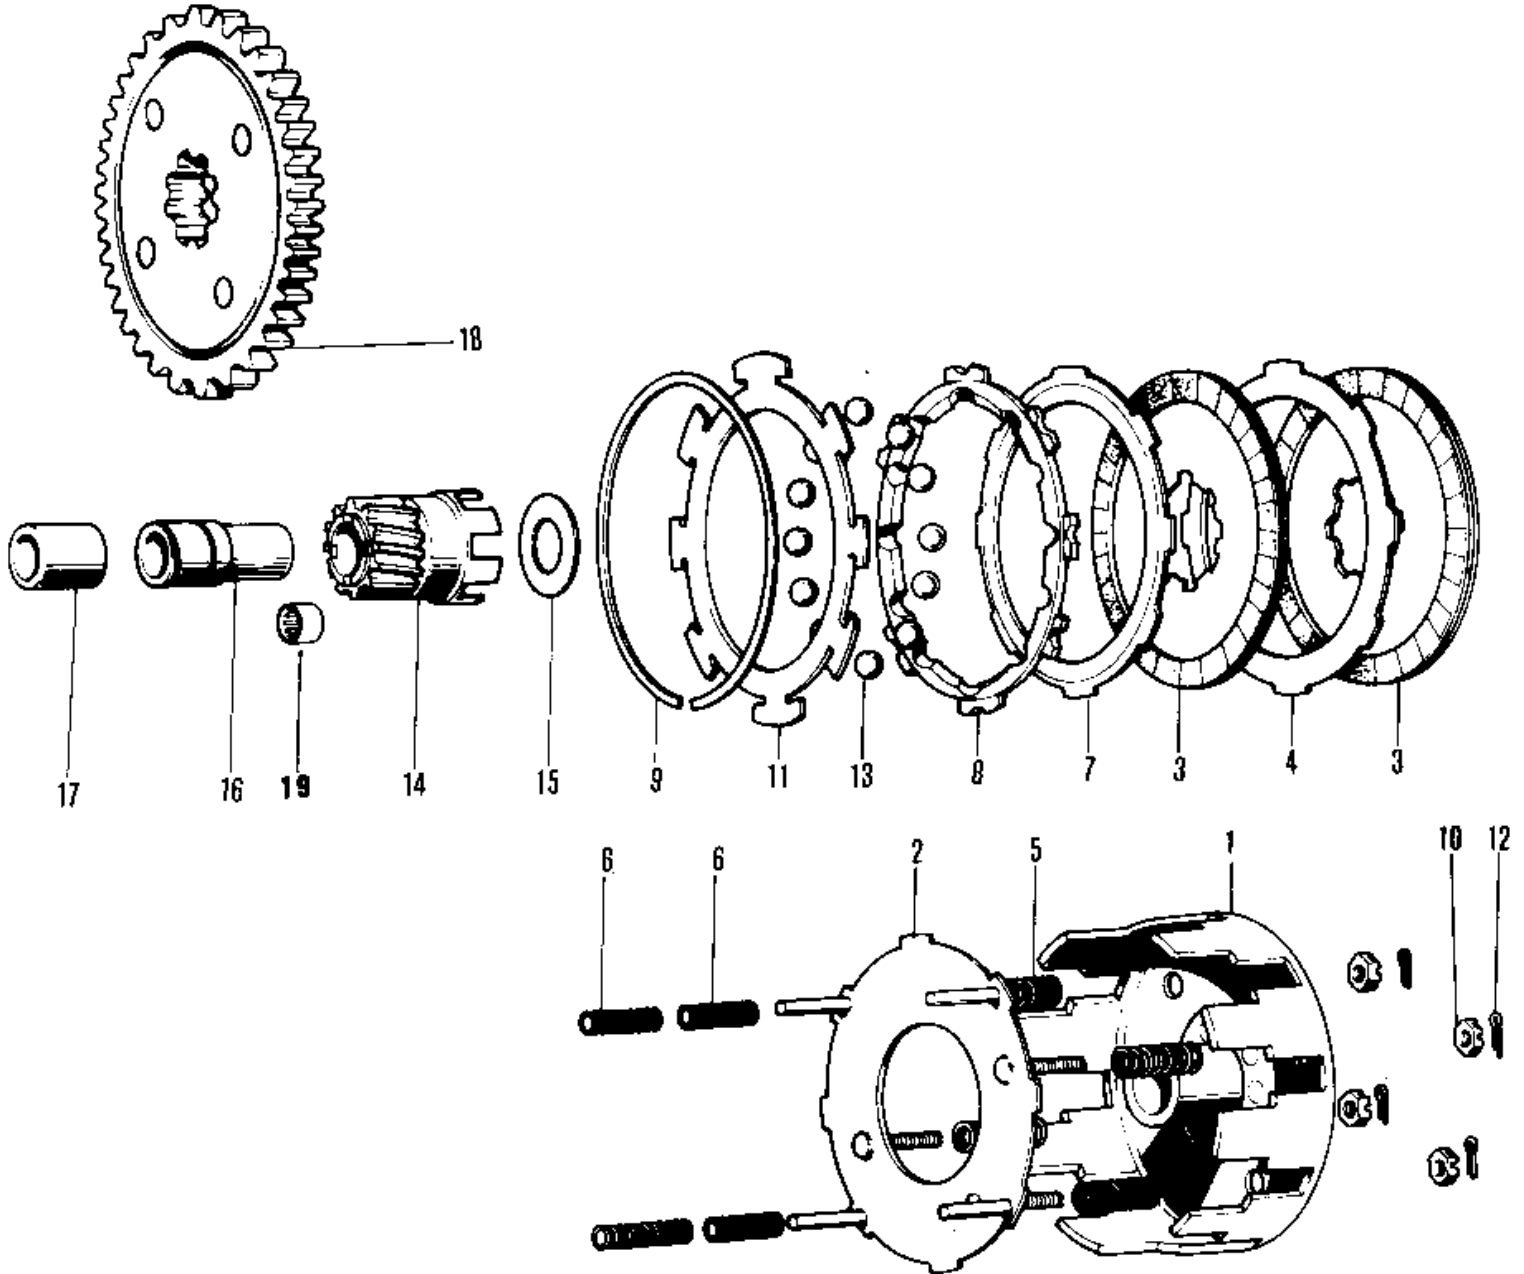

1980 KV75 PARTS DIAGRAM

CLUTCH (76-'80)

1980 KV75 PARTS LIST

CLUTCH ('76-'80)

ITEM NAME	PART NUMBER	QUANTITY
CLUTCH-ASSY (Ref # 1 13)	13081-036	1
HOUSING-CLUTCH (Ref # 1)	13095-028	1
WHEEL-CLUTCH (Ref # 2)	13083-006	1
PLATE-CLUTCH FRICTION (Ref # 3)	13088-024	2
PLATE-CLUTCH STEEL (Ref # 4)	13179-003	1
SPRING-CLUTCH (Ref # 5)	92081-086	3
SPRING-RETURN (Ref # 6)	92081-087	4
PLATE-BALL HOLDER (Ref # 7)	13189-003	1
PLATE-BALL GUIDE (Ref # 8)	13190-003	1
CIRCLIP (Ref # 9)	13191-003	1
NUT,6MM (Ref # 10)	13195-003	3
PLATE-BALL HOLDER (Ref # 11)	13198-003	1
PIN COTTER 1.6X15 (Ref # 12)	550D1615	3
BALL STEEL 3/8' (Ref # 13)	600A1200	16
HUB-CLUTCH (Ref # 14)	13084-003	1
WASHER (Ref # 15)	92022-142	1
BUSH-CLUTCH (Ref # 16)	13215-005	1
COLLAR (Ref # 17)	92027-125	1
GEAR ASSY-CLUTCH (Ref # 18)	13216-004	1
BEARING,N RC121610 (Ref # 19)	92117-001	1