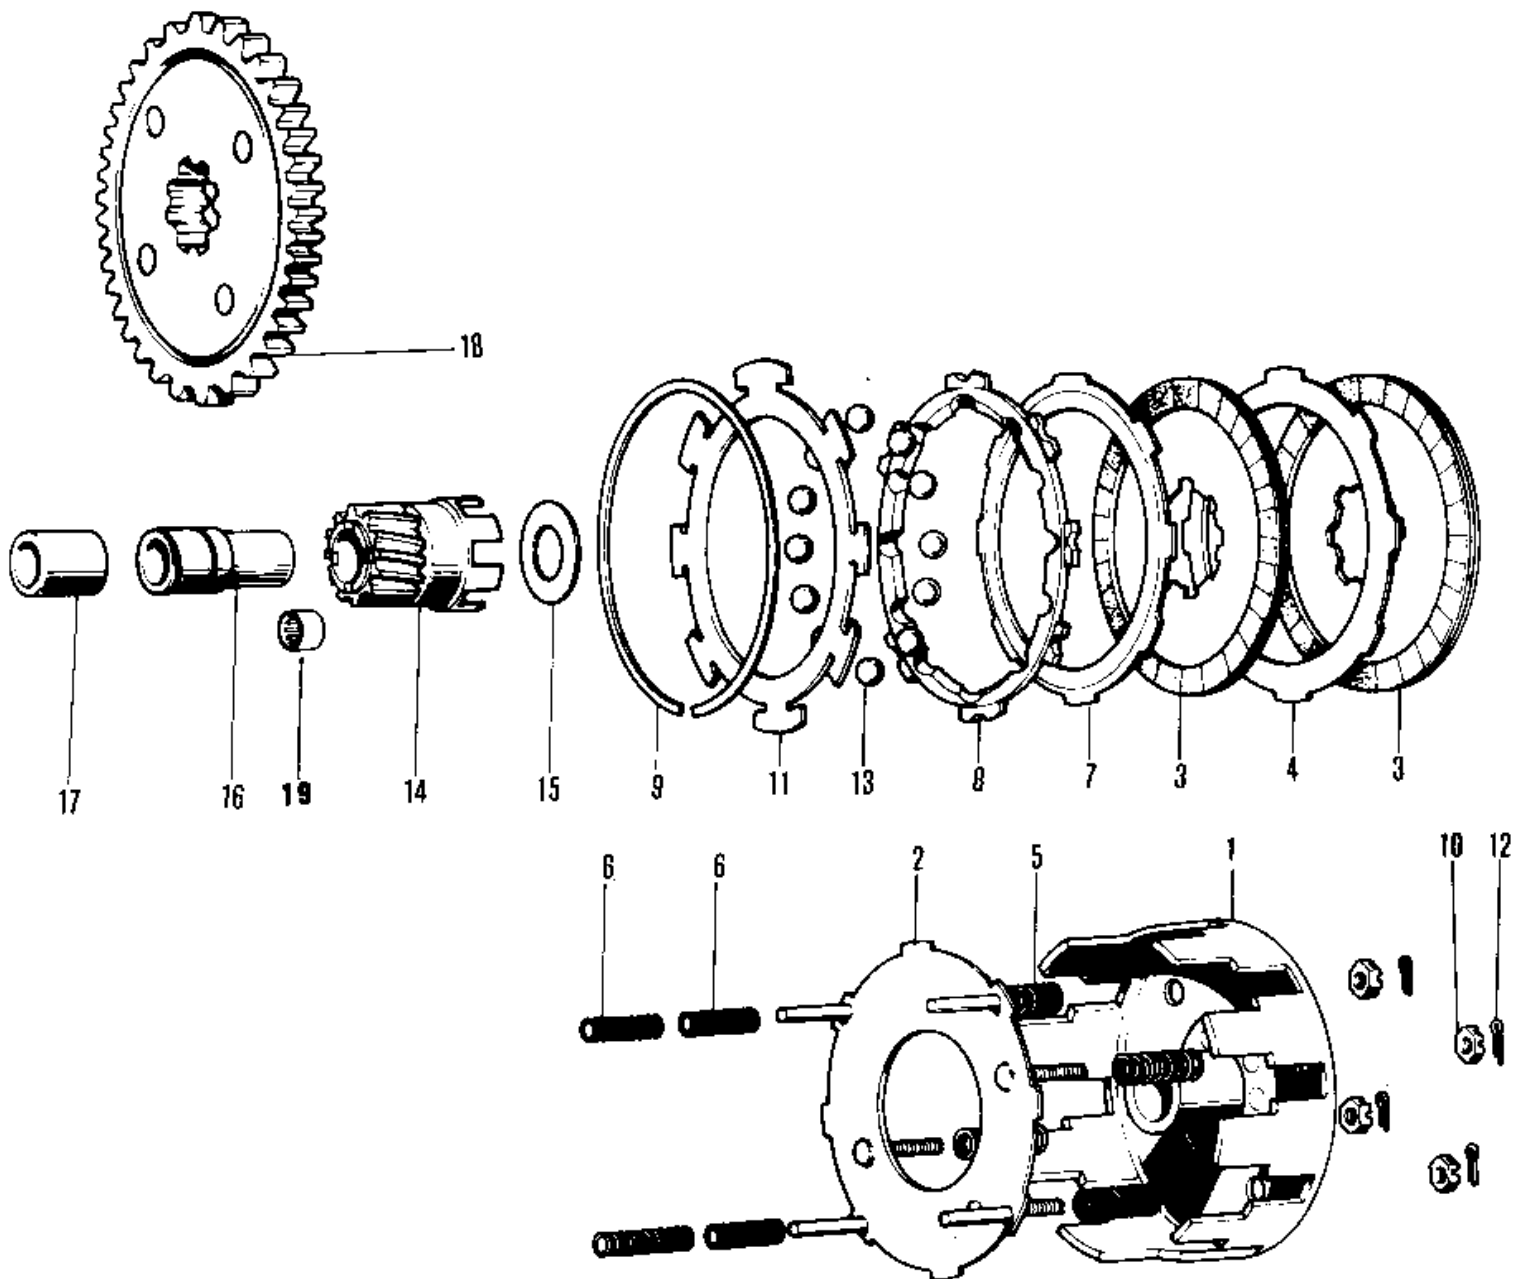

1979 KV75-A8 PARTS DIAGRAM

CLUTCH ('76-'80)

1979 KV75-A8 PARTS LIST

CLUTCH ('76-'80)

ITEM NAME	PART NUMBER	QUANTITY
CLUTCH-ASSY (Ref # 1 13)	13081-036	1
HOUSING-CLUTCH (Ref # 1)	13095-028	1
WHEEL-CLUTCH (Ref # 2)	13083-006	1
PLATE-CLUTCH FRICTION (Ref # 3)	13088-024	1
PLATE-CLUTCH STEEL (Ref # 4)	13179-003	1
SPRING-CLUTCH (Ref # 5)	92081-086	1
SPRING-RETURN (Ref # 6)	92081-087	1
PLATE-BALL HOLDER (Ref # 7)	13189-003	1
PLATE-BALL GUIDE (Ref # 8)	13190-003	1
CIRCLIP (Ref # 9)	13191-003	1
NUT,6MM (Ref # 10)	13195-003	1
PLATE-BALL HOLDER (Ref # 11)	13198-003	1
PIN COTTER 1.6X15 (Ref # 12)	550D1615	1
BALL STEEL 3/8' (Ref # 13)	600A1200	1
HUB-CLUTCH (Ref # 14)	13084-003	1
WASHER (Ref # 15)	92022-142	1
BUSH-CLUTCH (Ref # 16)	13215-005	1
COLLAR (Ref # 17)	92027-125	1
GEAR ASSY-CLUTCH (Ref # 18)	13216-004	1
BEARING,N RC121610 (Ref # 19)	92117-001	1