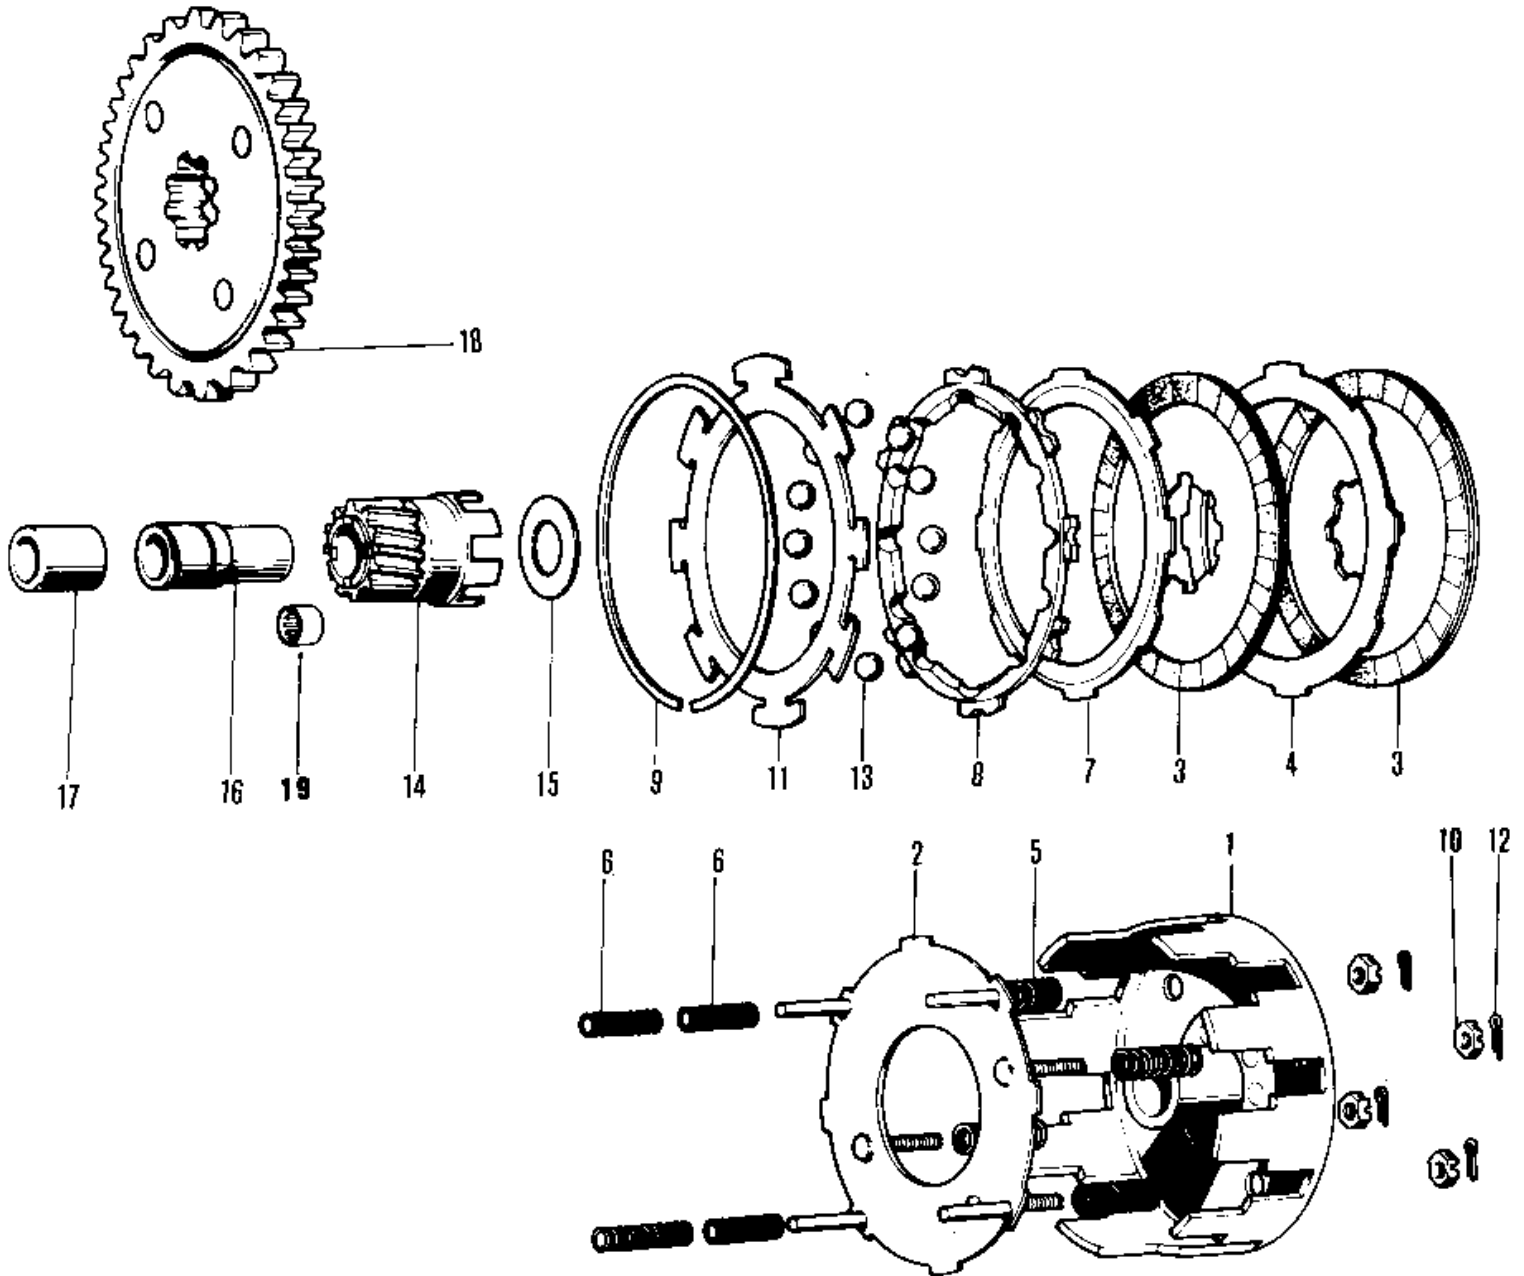

1979 KV75-A8

PARTS DIAGRAM

CLUTCH ('76-'80)

1979 KV75-A8

PARTS LIST

CLUTCH ('76-'80)

| ITEM NAME | PART NUMBER | QUANTITY |
|---------------------------------|-------------|----------|
| CLUTCH-ASSY (Ref # 1 13) | 13081-036 | 1 |
| HOUSING-CLUTCH (Ref # 1) | 13095-028 | 1 |
| WHEEL-CLUTCH (Ref # 2) | 13083-006 | 1 |
| PLATE-CLUTCH FRICTION (Ref # 3) | 13088-024 | 2 |
| PLATE-CLUTCH STEEL (Ref # 4) | 13179-003 | 1 |
| SPRING-CLUTCH (Ref # 5) | 92081-086 | 3 |
| SPRING-RETURN (Ref # 6) | 92081-087 | 4 |
| PLATE-BALL HOLDER (Ref # 7) | 13189-003 | 1 |
| PLATE-BALL GUIDE (Ref # 8) | 13190-003 | 1 |
| CIRCLIP (Ref # 9) | 13191-003 | 1 |
| NUT,6MM (Ref # 10) | 13195-003 | 3 |
| PLATE-BALL HOLDER (Ref # 11) | 13198-003 | 1 |
| PIN COTTER 1.6X15 (Ref # 12) | 550D1615 | 3 |
| BALL STEEL 3/8' (Ref # 13) | 600A1200 | 16 |
| HUB-CLUTCH (Ref # 14) | 13084-003 | 1 |
| WASHER (Ref # 15) | 92022-142 | 1 |
| BUSH-CLUTCH (Ref # 16) | 13215-005 | 1 |
| COLLAR (Ref # 17) | 92027-125 | 1 |
| GEAR ASSY-CLUTCH (Ref # 18) | 13216-004 | 1 |
| BEARING,N RC121610 (Ref # 19) | 92117-001 | 1 |