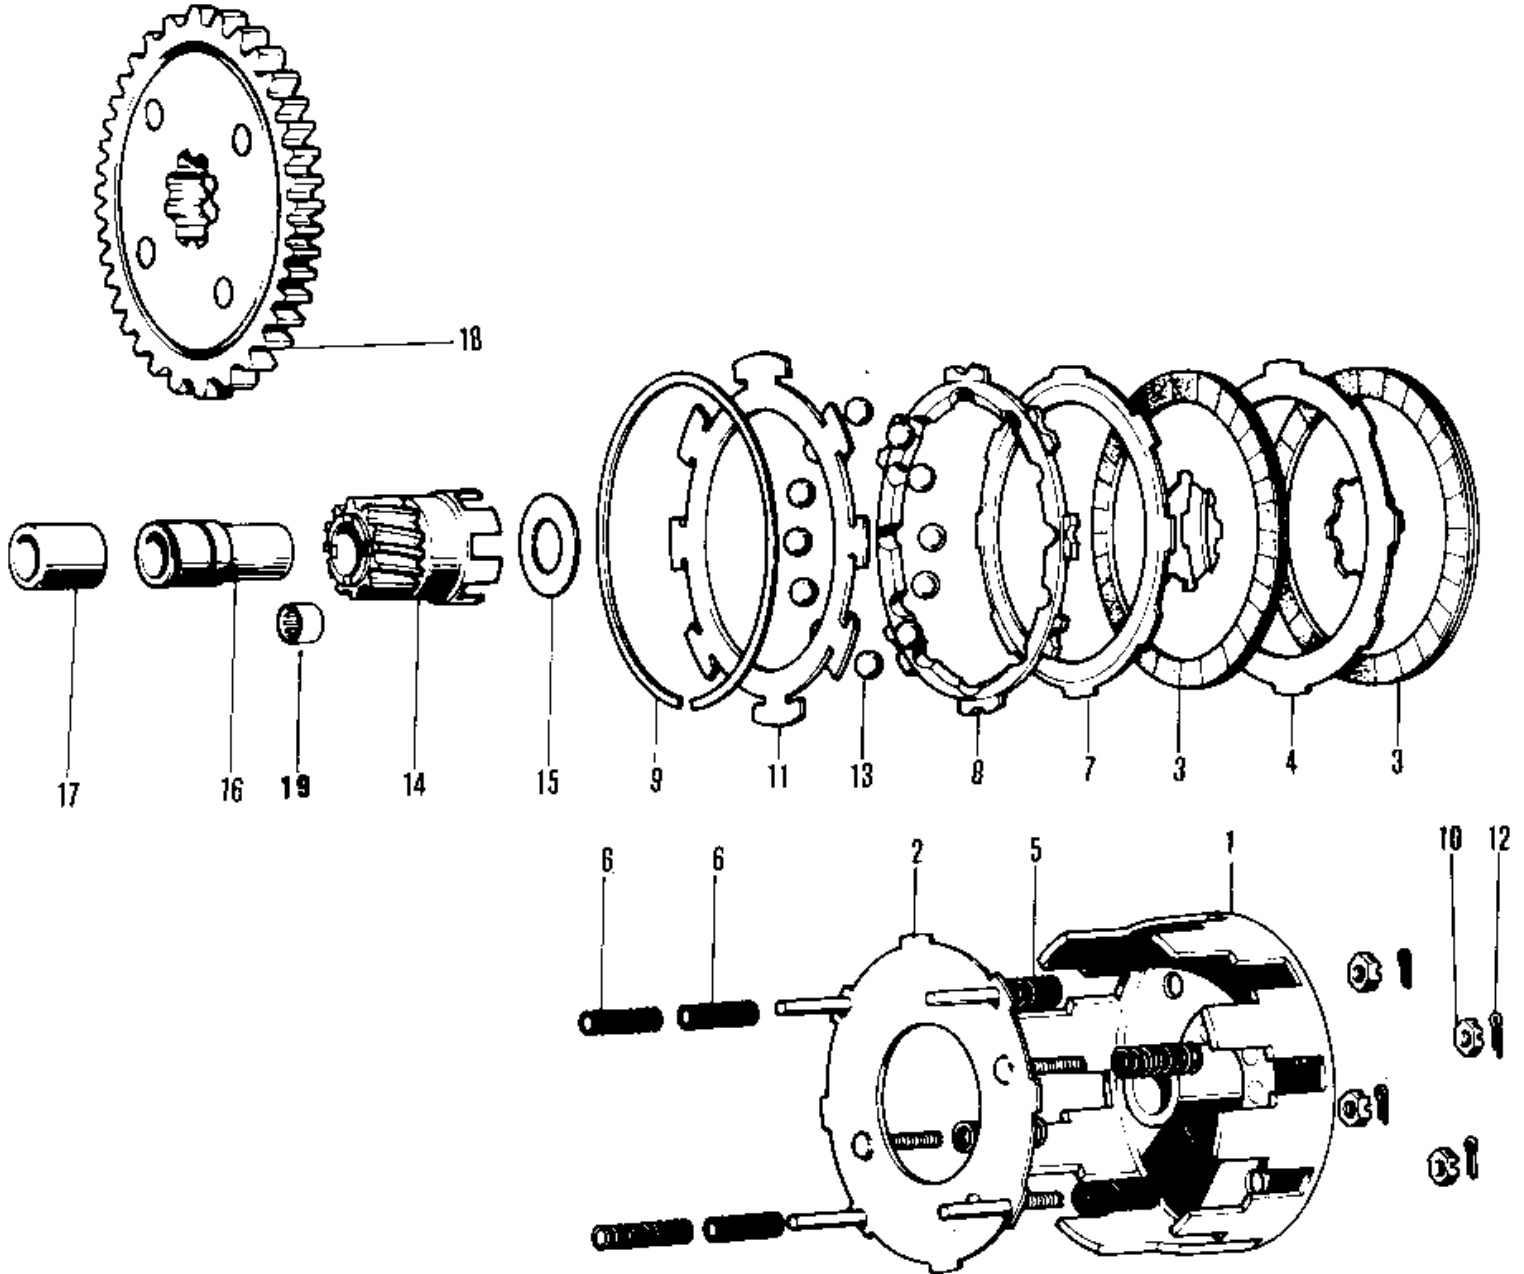

# 1979 KV75-A8 PARTS DIAGRAM

CLUTCH (76-'80)

# 1979 KV75-A8 PARTS LIST

## CLUTCH ('76-'80)

| ITEM NAME                       | PART NUMBER | QUANTITY |
|---------------------------------|-------------|----------|
| CLUTCH-ASSY (Ref # 1 13)        | 13081-036   | 1        |
| HOUSING-CLUTCH (Ref # 1)        | 13095-028   | 1        |
| WHEEL-CLUTCH (Ref # 2)          | 13083-006   | 1        |
| PLATE-CLUTCH FRICTION (Ref # 3) | 13088-024   | 2        |
| PLATE-CLUTCH STEEL (Ref # 4)    | 13179-003   | 1        |
| SPRING-CLUTCH (Ref # 5)         | 92081-086   | 3        |
| SPRING-RETURN (Ref # 6)         | 92081-087   | 4        |
| PLATE-BALL HOLDER (Ref # 7)     | 13189-003   | 1        |
| PLATE-BALL GUIDE (Ref # 8)      | 13190-003   | 1        |
| CIRCLIP (Ref # 9)               | 13191-003   | 1        |
| NUT,6MM (Ref # 10)              | 13195-003   | 3        |
| PLATE-BALL HOLDER (Ref # 11)    | 13198-003   | 1        |
| PIN COTTER 1.6X15 (Ref # 12)    | 550D1615    | 3        |
| BALL STEEL 3/8' (Ref # 13)      | 600A1200    | 16       |
| HUB-CLUTCH (Ref # 14)           | 13084-003   | 1        |
| WASHER (Ref # 15)               | 92022-142   | 1        |
| BUSH-CLUTCH (Ref # 16)          | 13215-005   | 1        |
| COLLAR (Ref # 17)               | 92027-125   | 1        |
| GEAR ASSY-CLUTCH (Ref # 18)     | 13216-004   | 1        |
| BEARING,N RC121610 (Ref # 19)   | 92117-001   | 1        |