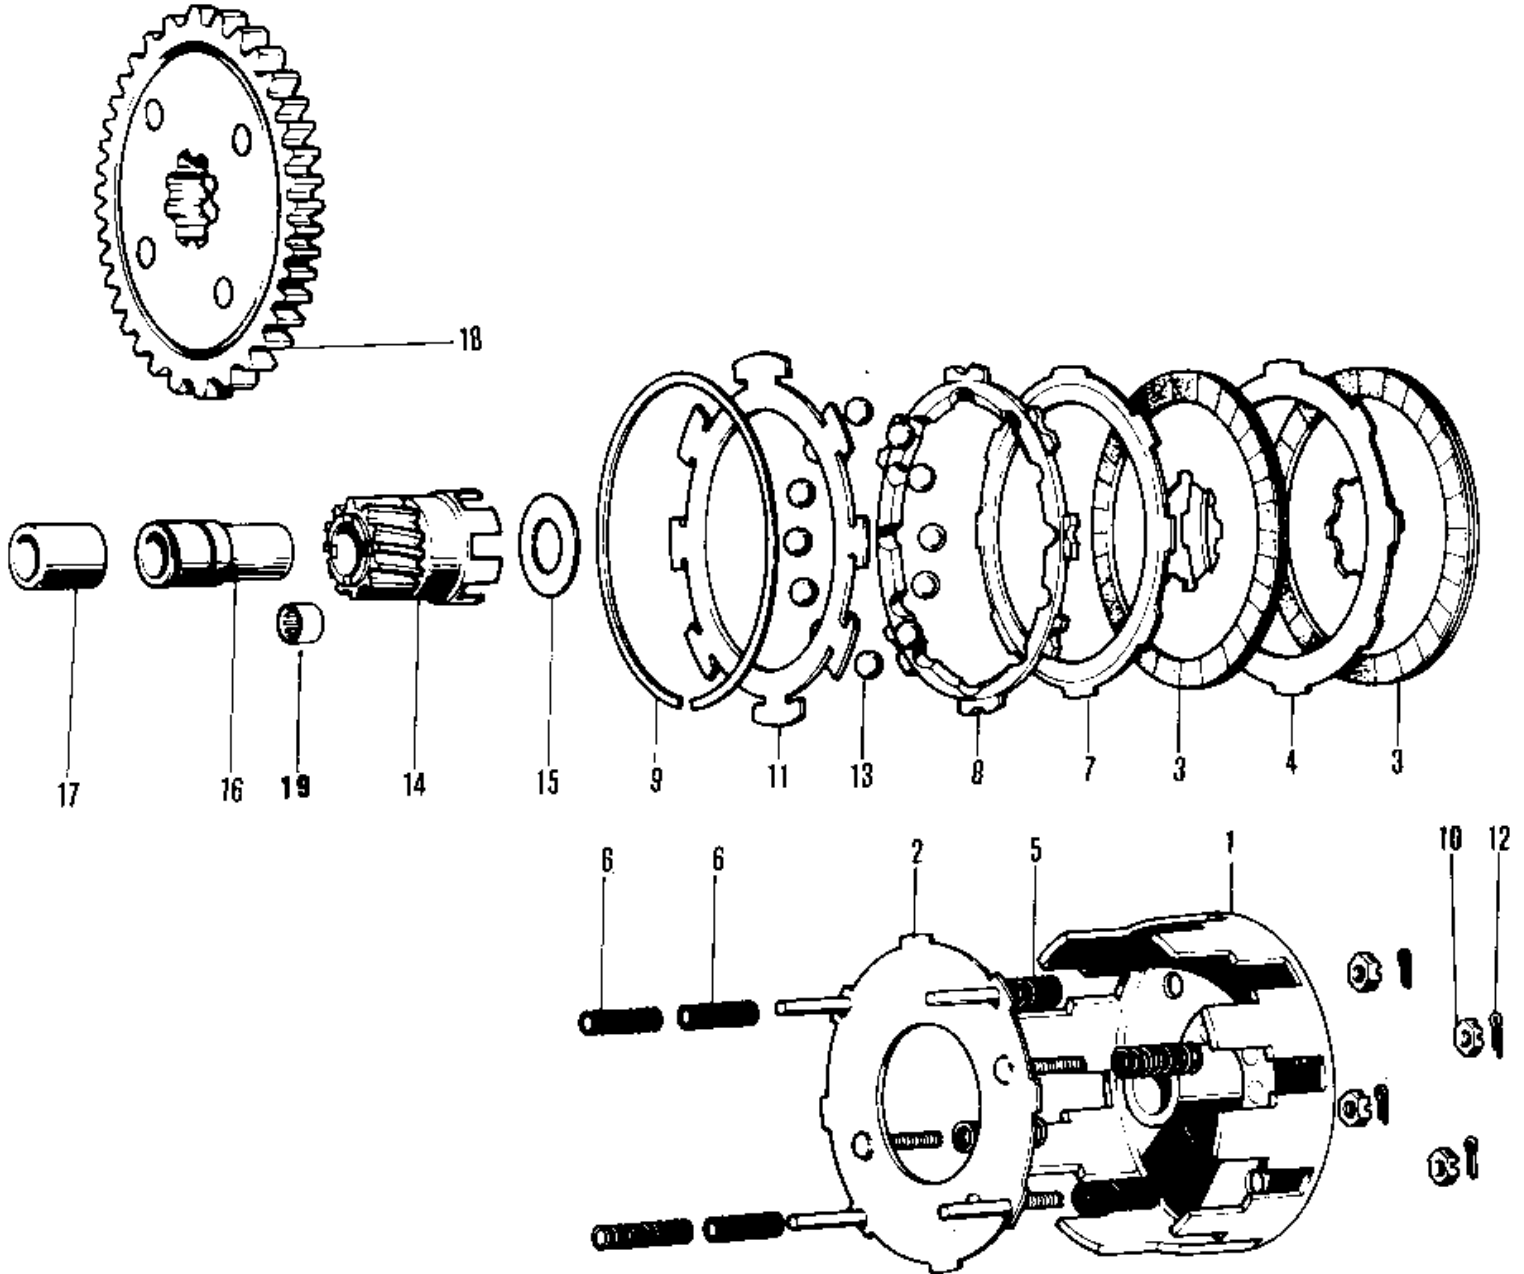

# 1977 KV75-A6 PARTS DIAGRAM

CLUTCH (76-'80)

# 1977 KV75-A6 PARTS LIST

CLUTCH ('76-'80)

ITEM NAME	PART NUMBER	QUANTITY
CLUTCH-ASSY (Ref # 1 13)	13081-036	
HOUSING-CLUTCH (Ref # 1)	13095-028	
WHEEL-CLUTCH (Ref # 2)	13083-006	
PLATE-CLUTCH FRICTION (Ref # 3)	13088-024	
PLATE-CLUTCH STEEL (Ref # 4)	13179-003	
SPRING-CLUTCH (Ref # 5)	92081-086	
SPRING-RETURN (Ref # 6)	92081-087	
PLATE-BALL HOLDER (Ref # 7)	13189-003	
PLATE-BALL GUIDE (Ref # 8)	13190-003	
CIRCLIP (Ref # 9)	13191-003	
NUT,6MM (Ref # 10)	13195-003	
PLATE-BALL HOLDER (Ref # 11)	13198-003	
PIN COTTER 1.6X15 (Ref # 12)	550D1615	
BALL STEEL 3/8' (Ref # 13)	600A1200	
HUB-CLUTCH (Ref # 14)	13084-003	
WASHER (Ref # 15)	92022-142	
BUSH-CLUTCH (Ref # 16)	13215-005	
COLLAR (Ref # 17)	92027-125	
GEAR ASSY-CLUTCH (Ref # 18)	13216-004	
BEARING,N RC121610 (Ref # 19)	92117-001	