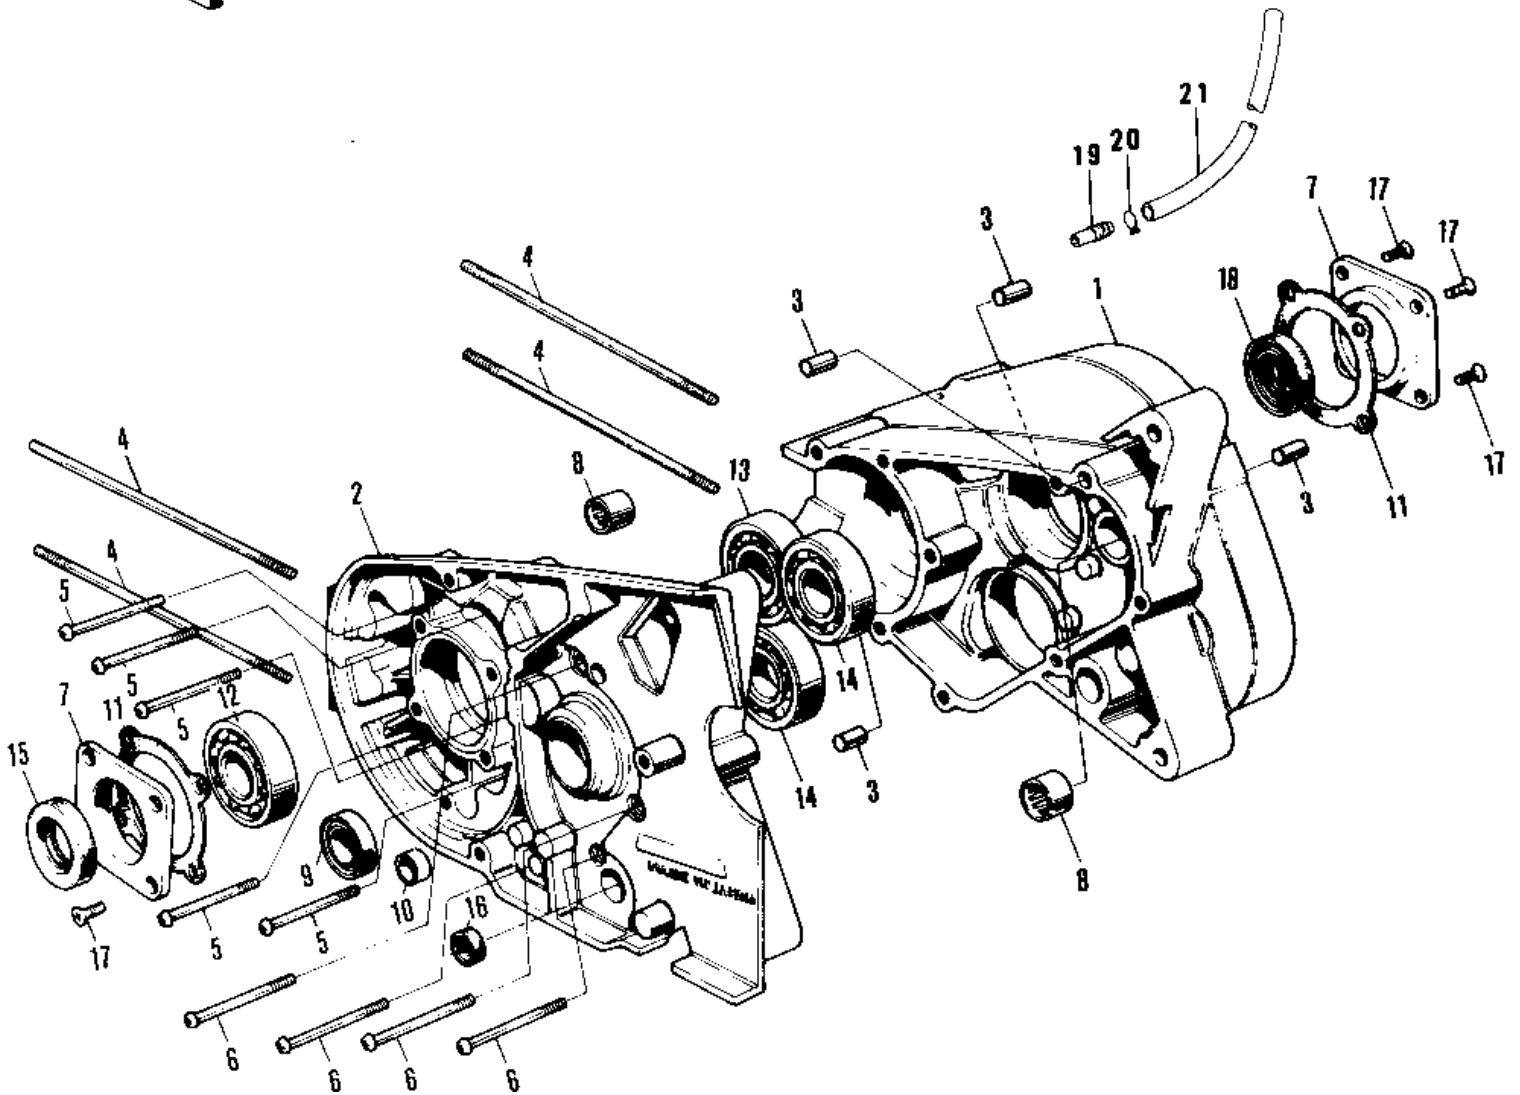

1979 KV75-A8 PARTS DIAGRAM

CRANKCASE ('76-'80)

1979 KV75-A8 PARTS LIST

CRANKCASE ('76-'80)

ITEM NAME	PART NUMBER	QUANTITY
CRANKCASE SET (Ref # 1 3)	14001-068	1
PIN DOWEL 8X16 (Ref # 3)	551A0816	1
STUD,6X120 (Ref # 4)	92004-033	1
SCREW PAN HEAD 6X35 (Ref # 5)	220B0635	1
SCREW PAN HEAD 6X60 (Ref # 6)	220B0660	1
RETAINER-OIL SEAL (Ref # 7)	14020-009	1
NEEDLE BEARING-SM END (Ref # 8)	92046-024	1
OIL SEAL,SC22325 (Ref # 9)	92049-1048	2
OIL SEAL VB14246 (Ref # 10)	92053-001	1
GASKET-OIL SEAL RETNR (Ref # 11)	14023-002	1
BEARING BALL #6204 (Ref # 12)	601B6204	1
BEARING BALL #6303 (Ref # 13)	601B6303	1
BEARING BALL #6203 (Ref # 14)	601B6203	1
OIL SEAL TB20358 (Ref # 15)	653B203508	1
OIL SEAL SB12205 (Ref # 16)	92049-004	1
SCREW CNTSNK HD 6X14 (Ref # 17)	221B0614	1
OIL SEAL TB24358 (Ref # 18)	653B243508	1
BREATHER (Ref # 19)	14069-006	1
CLAMP,BREATHER PIPE (Ref # 20)	92037-078	1
TUBE,VINYL,4X500 (Ref # 21)	700Q04500	1