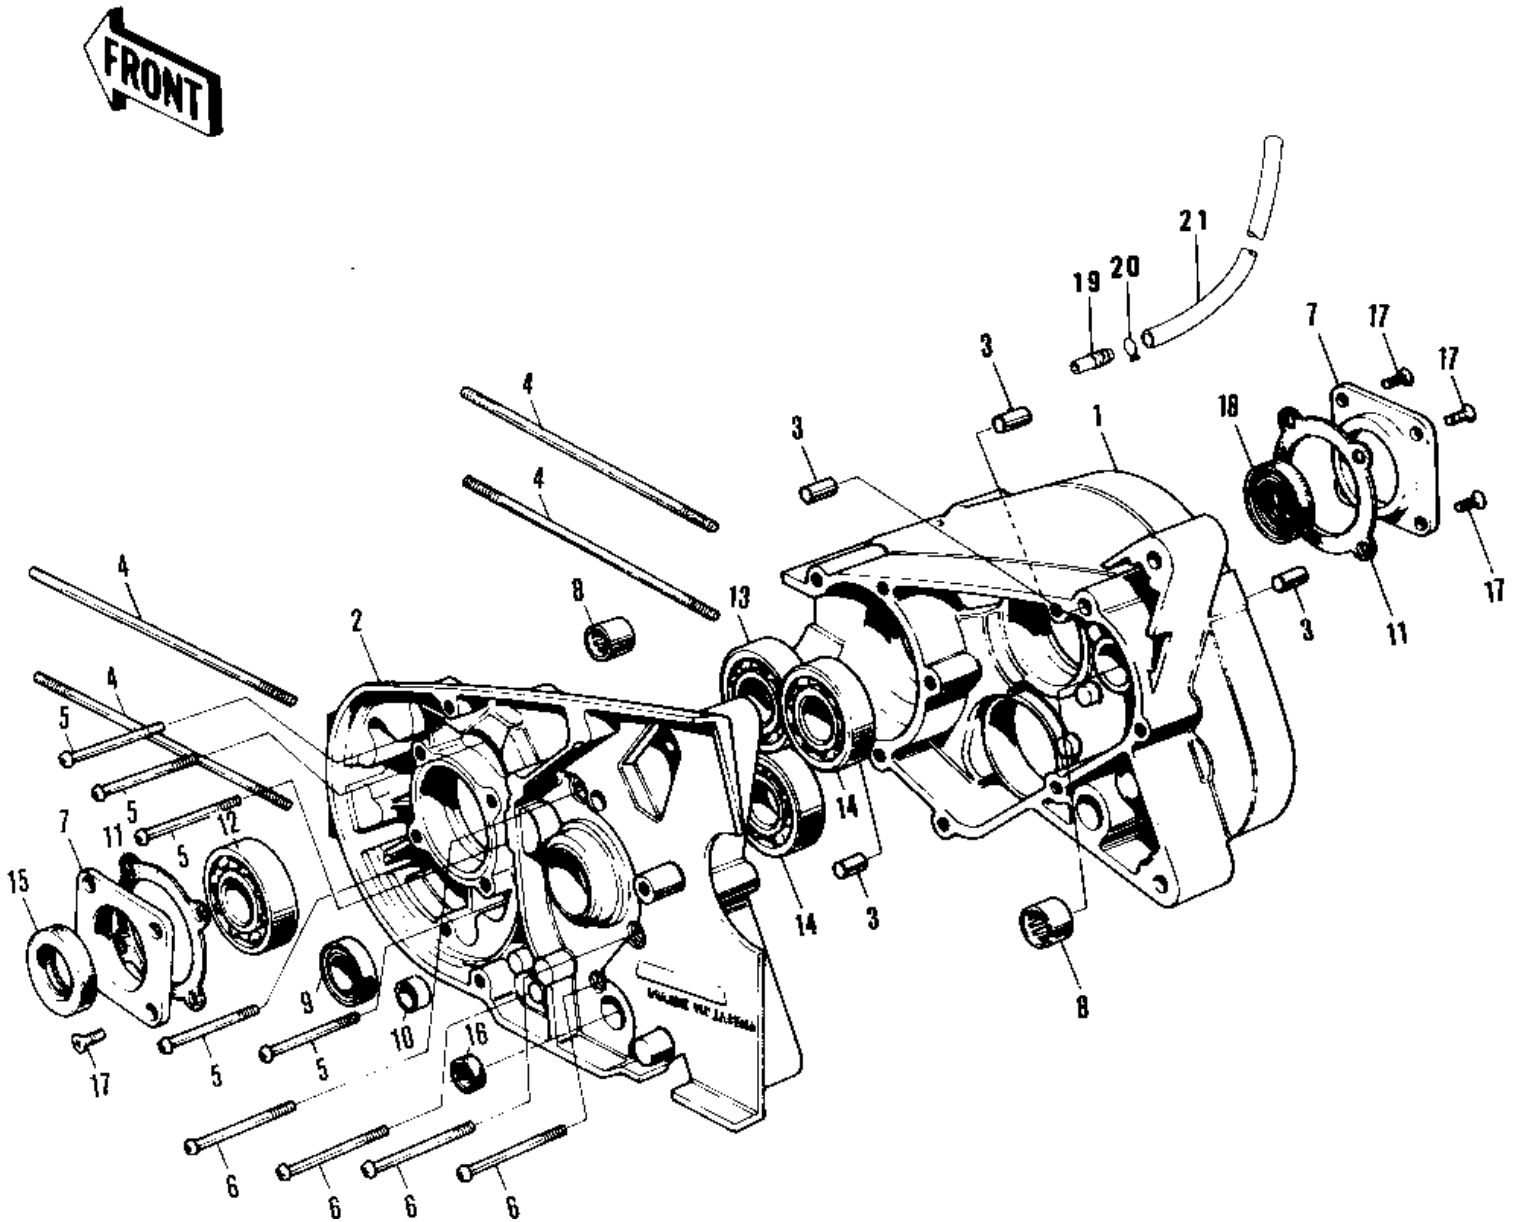

# 1978 KV75-A7 PARTS DIAGRAM

CRANKCASE ('76-'80)

# 1978 KV75-A7 PARTS LIST

CRANKCASE ('76-'80)

ITEM NAME	PART NUMBER	QUANTITY
CRANKCASE SET (Ref # 1 3)	14001-068	1
PIN DOWEL 8X16 (Ref # 3)	551A0816	4
STUD,6X120 (Ref # 4)	92004-033	4
SCREW PAN HEAD 6X35 (Ref # 5)	220B0635	5
SCREW PAN HEAD 6X60 (Ref # 6)	220B0660	4
RETAINER-OIL SEAL (Ref # 7)	14020-009	2
NEEDLE BEARING-SM END (Ref # 8)	92046-024	2
OIL SEAL,SC22325 (Ref # 9)	92049-1048	1
OIL SEAL,SC22325 (Ref # 9)	92049-1048	1
OIL SEAL VB14246 (Ref # 10)	92053-001	1
GASKET-OIL SEAL RETNR (Ref # 11)	14023-002	2
BEARING BALL #6204 (Ref # 12)	601B6204	1
BEARING BALL #6303 (Ref # 13)	601B6303	1
BEARING BALL #6203 (Ref # 14)	601B6203	2
OIL SEAL TB20358 (Ref # 15)	653B203508	1
OIL SEAL SB12205 (Ref # 16)	92049-004	1
SCREW CNTSNK HD 6X14 (Ref # 17)	221B0614	8
OIL SEAL TB24358 (Ref # 18)	653B243508	1
BREATHER (Ref # 19)	14069-006	1
CLAMP,BREATHER PIPE (Ref # 20)	92037-078	1
TUBE,VINYL,4X500 (Ref # 21)	700Q04500	1