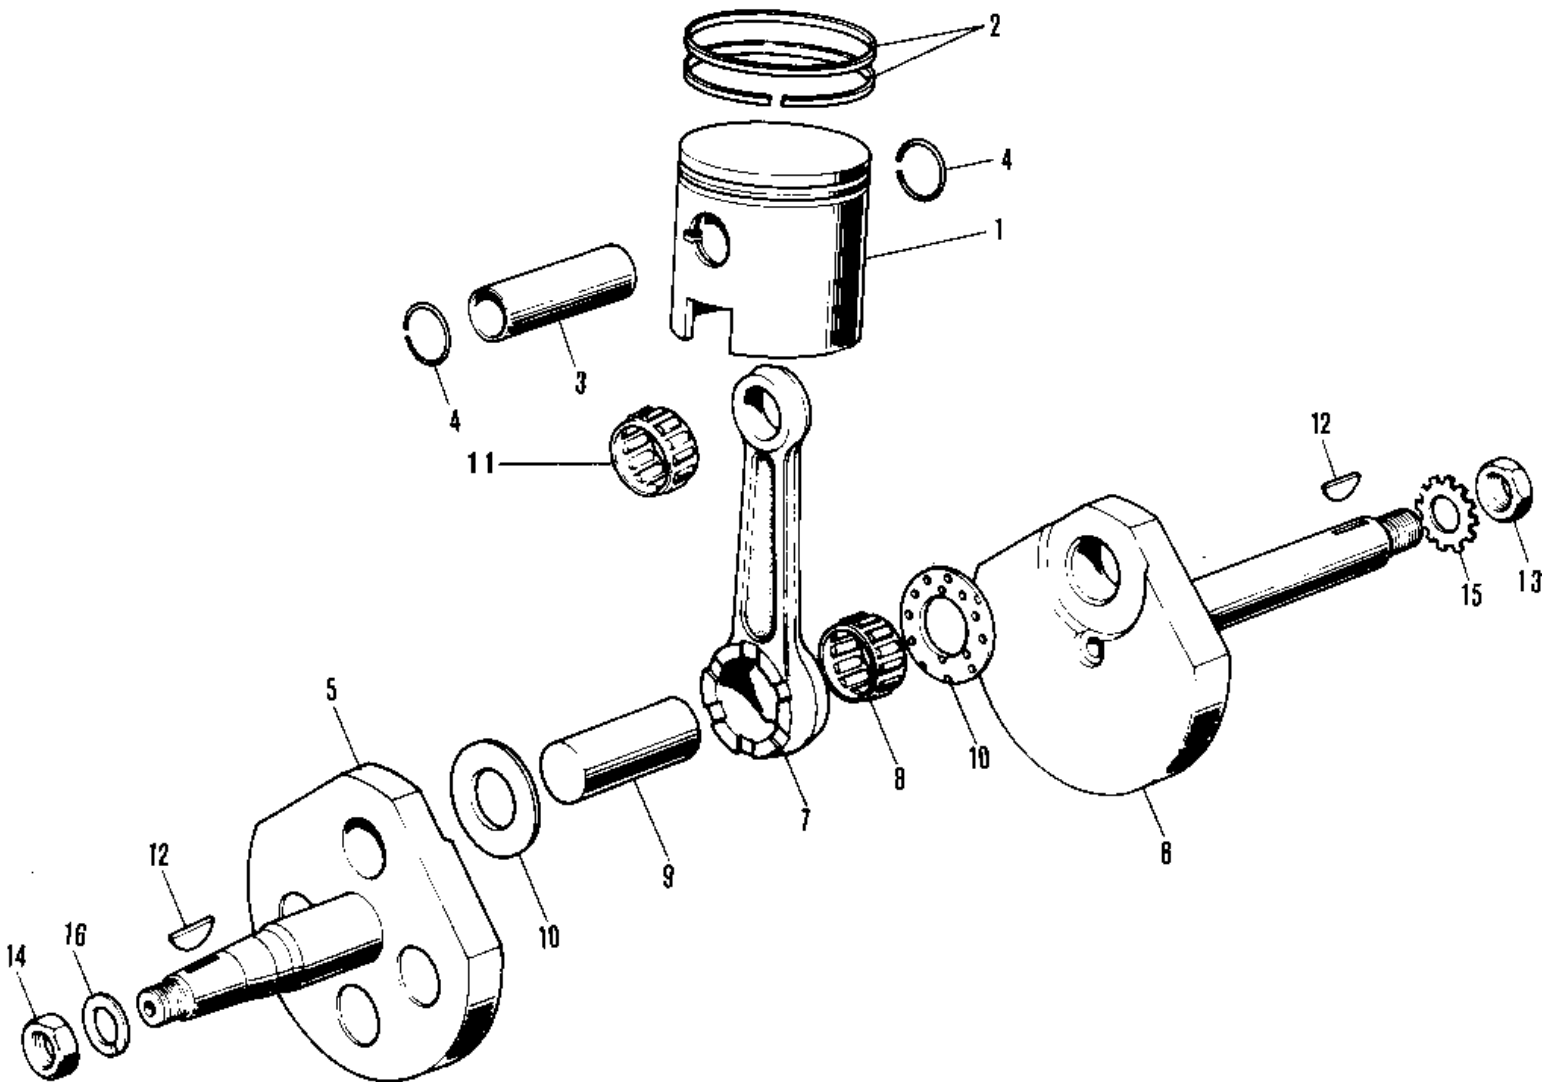

## PARTS DIAGRAM

### CRANKSHAFT/PISTON ('76-'80)

## PARTS LIST

### CRANKSHAFT/PISTON ('76-'80)

ITEM NAME	PART NUMBER	QUANTITY
PISTON,STD (Ref # 1)	13001-047	1
RING SET,STD (Ref # 2)	13008-029	1
PIN-PISTON (Ref # 3)	13002-019	1
CIRCLIP PISTON PIN (Ref # 4)	92036-007	2
CRANK - CONROD ASSY (Ref # 5 10)	13036-030	1
CRANKSHAFT L.H (Ref # 5)	13037-043	1
CRANKSHAFT R.H (Ref # 6)	13038-039	1
CONNECTING ROD SET (Ref # 7 10)	13044-015	1
NEEDLE BEARING-BG END (Ref # 8)	13034-002	1
CRANK PIN (Ref # 9)	13035-024	1
WASHER-SIDE (Ref # 10)	92026-002	2
BRG N72KTV030 (Ref # 11)	13033-028	1
WOODRUFF KEY (Ref # 12)	92038-001	2
NUT,12MM (Ref # 13)	92016-024	1
NUT,10MM (Ref # 14)	314B1000	1
WASHER LOCK 12MM (Ref # 15)	464H1200	1
WASHER SPRING 10MM (Ref # 16)	461F1000	1