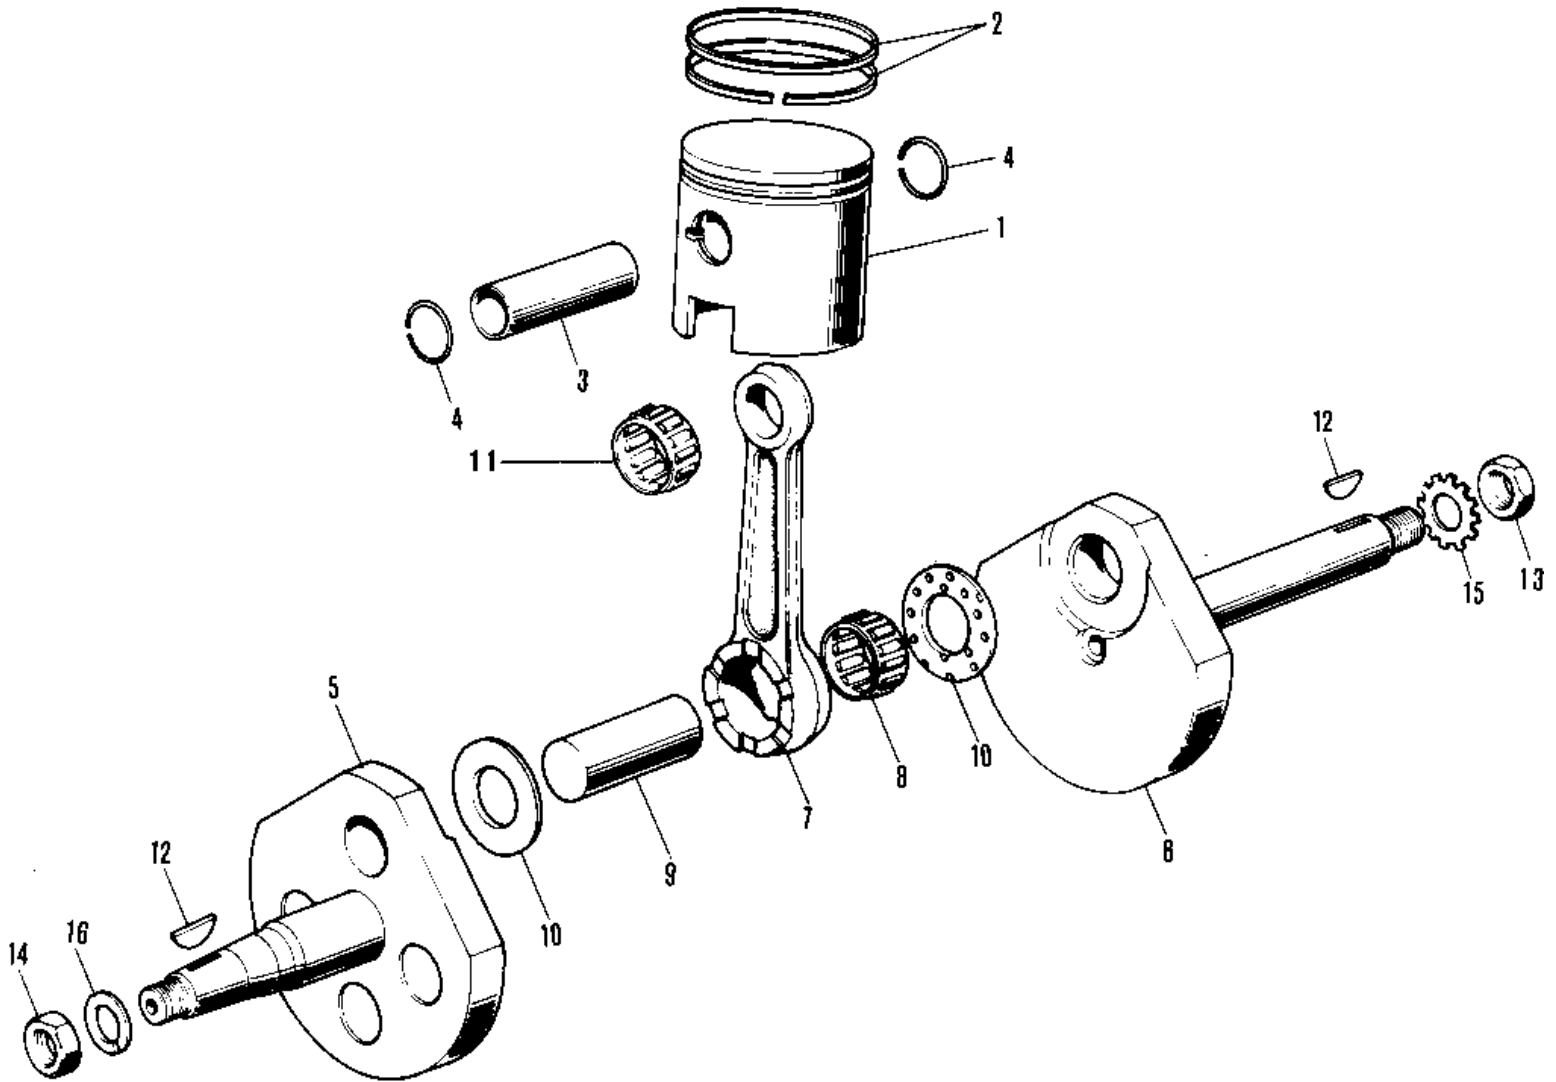

# 1979 KV75-A8 PARTS DIAGRAM

CRANKSHAFT/PISTON ('76-'80)

## 1979 KV75-A8 PARTS LIST

### CRANKSHAFT/PISTON ('76-'80)

ITEM NAME	PART NUMBER	QUANTITY
PISTON,STD (Ref # 1)	13001-047	1
RING SET,STD (Ref # 2)	13008-029	1
PIN-PISTON (Ref # 3)	13002-019	1
CIRCLIP PISTON PIN (Ref # 4)	92036-007	2
CRANK - CONROD ASSY (Ref # 5 10)	13036-030	1
CRANKSHAFT L.H (Ref # 5)	13037-043	1
CRANKSHAFT R.H (Ref # 6)	13038-039	1
CONNECTING ROD SET (Ref # 7 10)	13044-015	1
NEEDLE BEARING-BG END (Ref # 8)	13034-002	1
CRANK PIN (Ref # 9)	13035-024	1
WASHER-SIDE (Ref # 10)	92026-002	2
BRG N72KTV030 (Ref # 11)	13033-028	1
WOODRUFF KEY (Ref # 12)	92038-001	2
NUT,12MM (Ref # 13)	92016-024	1
NUT,10MM (Ref # 14)	314B1000	1
WASHER LOCK 12MM (Ref # 15)	464H1200	1
WASHER SPRING 10MM (Ref # 16)	461F1000	1