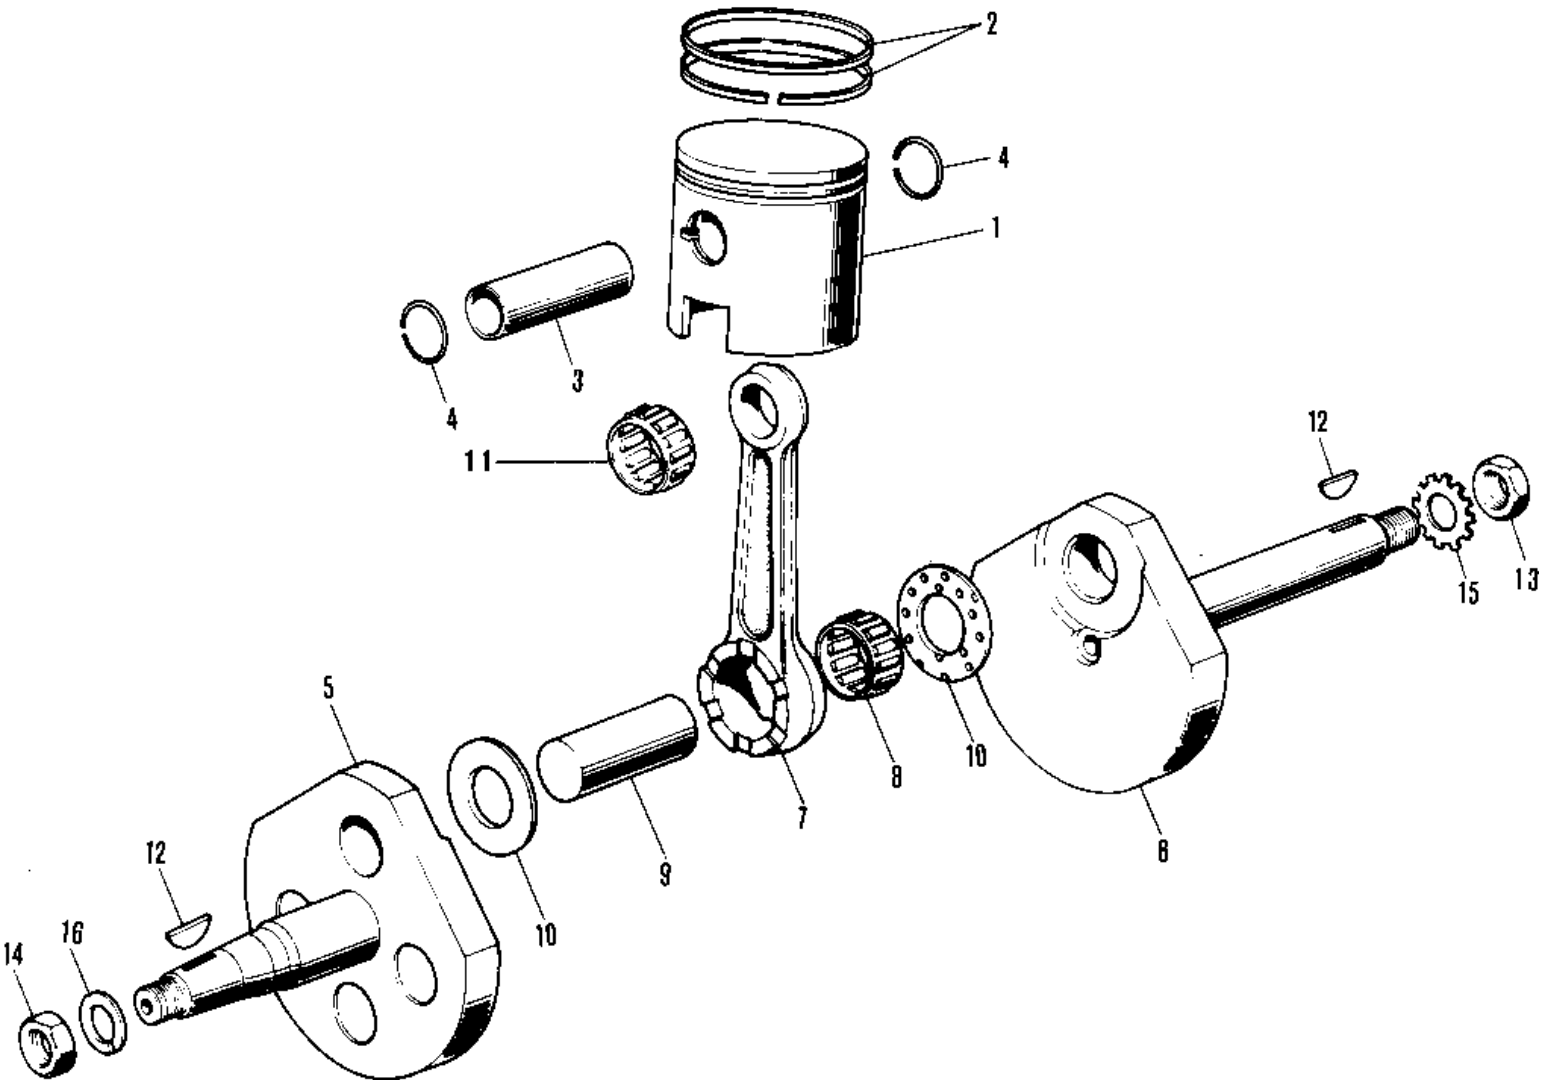

1979 KV75-A8 PARTS DIAGRAM

CRANKSHAFT/PISTON ('76-'80)

1979 KV75-A8 PARTS LIST

CRANKSHAFT/PISTON ('76-'80)

ITEM NAME	PART NUMBER	QUANTITY
PISTON,STD (Ref # 1)	13001-047	1
RING SET,STD (Ref # 2)	13008-029	1
PIN-PISTON (Ref # 3)	13002-019	1
CIRCLIP PISTON PIN (Ref # 4)	92036-007	1
CRANK - CONROD ASSY (Ref # 5 10)	13036-030	1
CRANKSHAFT L.H (Ref # 5)	13037-043	1
CRANKSHAFT R.H (Ref # 6)	13038-039	1
CONNECTING ROD SET (Ref # 7 10)	13044-015	1
NEEDLE BEARING-BG END (Ref # 8)	13034-002	1
CRANK PIN (Ref # 9)	13035-024	1
WASHER-SIDE (Ref # 10)	92026-002	1
BRG N72KTV030 (Ref # 11)	13033-028	1
WOODRUFF KEY (Ref # 12)	92038-001	1
NUT,12MM (Ref # 13)	92016-024	1
NUT,10MM (Ref # 14)	314B1000	1
WASHER LOCK 12MM (Ref # 15)	464H1200	1
WASHER SPRING 10MM (Ref # 16)	461F1000	1