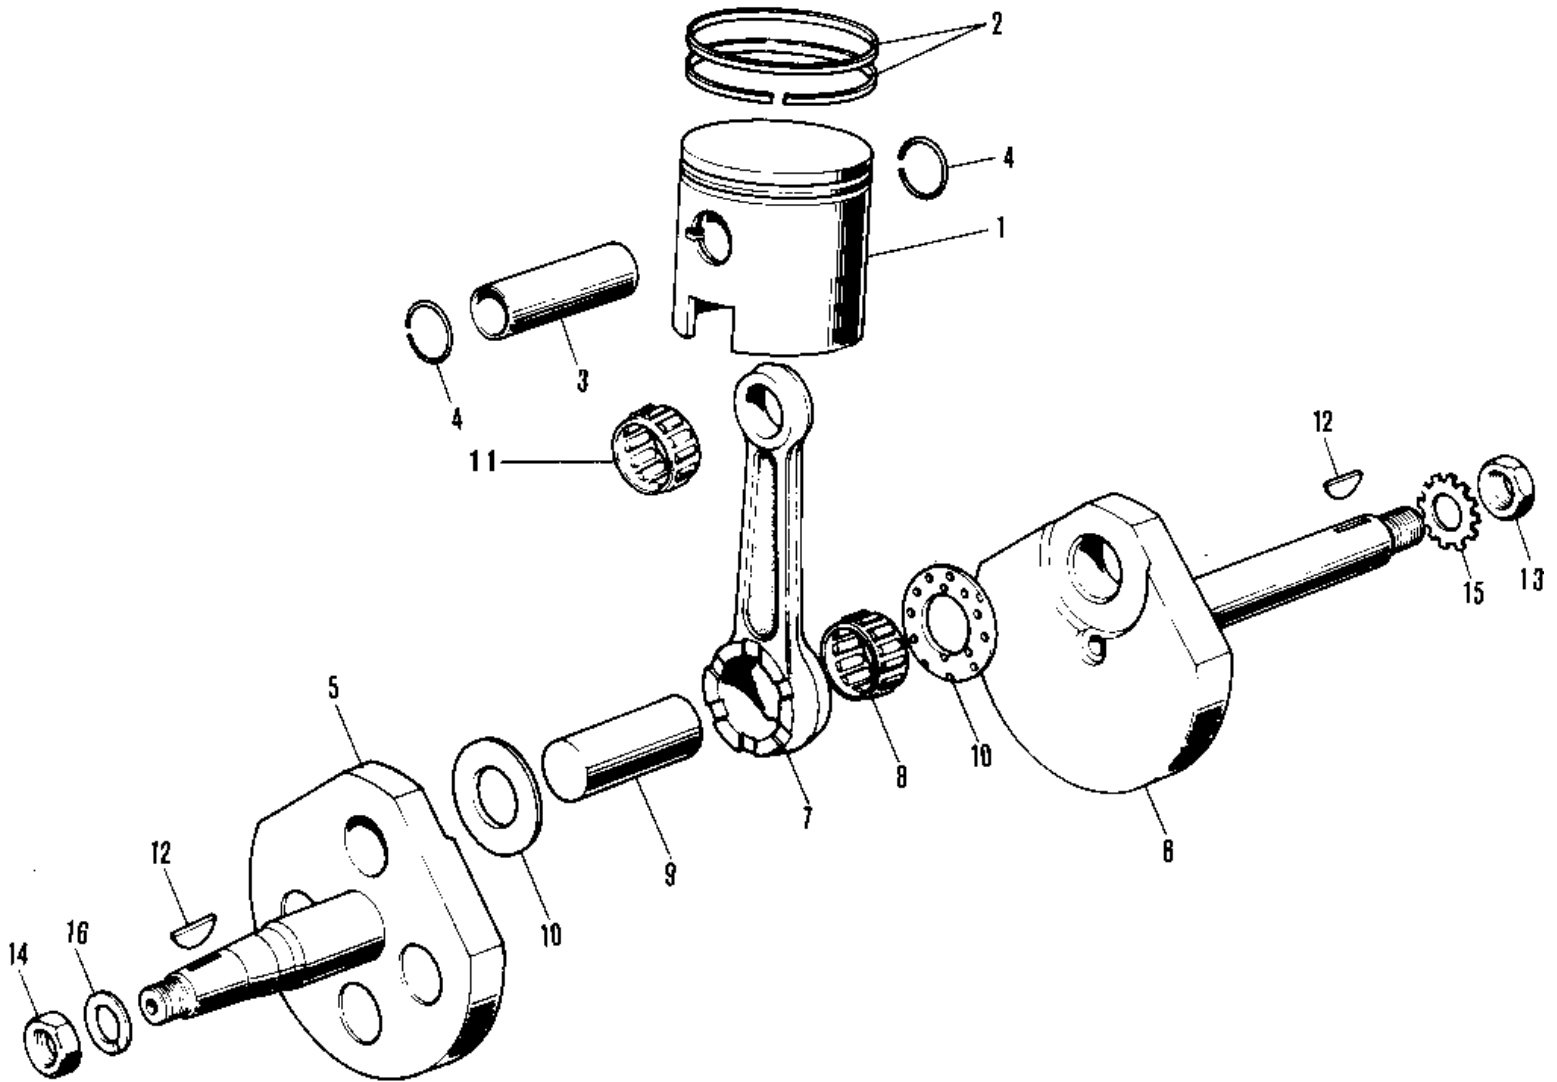

1978 KV75-A7 PARTS DIAGRAM

CRANKSHAFT/PISTON ('76-'80)

1978 KV75-A7 PARTS LIST

CRANKSHAFT/PISTON ('76-'80)

ITEM NAME	PART NUMBER	QUANTITY
PISTON,STD (Ref # 1)	13001-047	1
RING SET,STD (Ref # 2)	13008-029	1
PIN-PISTON (Ref # 3)	13002-019	1
CIRCLIP PISTON PIN (Ref # 4)	92036-007	2
CRANK - CONROD ASSY (Ref # 5 10)	13036-030	1
CRANKSHAFT L.H (Ref # 5)	13037-043	1
CRANKSHAFT R.H (Ref # 6)	13038-039	1
CONNECTING ROD SET (Ref # 7 10)	13044-015	1
NEEDLE BEARING-BG END (Ref # 8)	13034-002	1
CRANK PIN (Ref # 9)	13035-024	1
WASHER-SIDE (Ref # 10)	92026-002	2
BRG N72KTV030 (Ref # 11)	13033-028	1
WOODRUFF KEY (Ref # 12)	92038-001	2
NUT,12MM (Ref # 13)	92016-024	1
NUT,10MM (Ref # 14)	314B1000	1
WASHER LOCK 12MM (Ref # 15)	464H1200	1
WASHER SPRING 10MM (Ref # 16)	461F1000	1