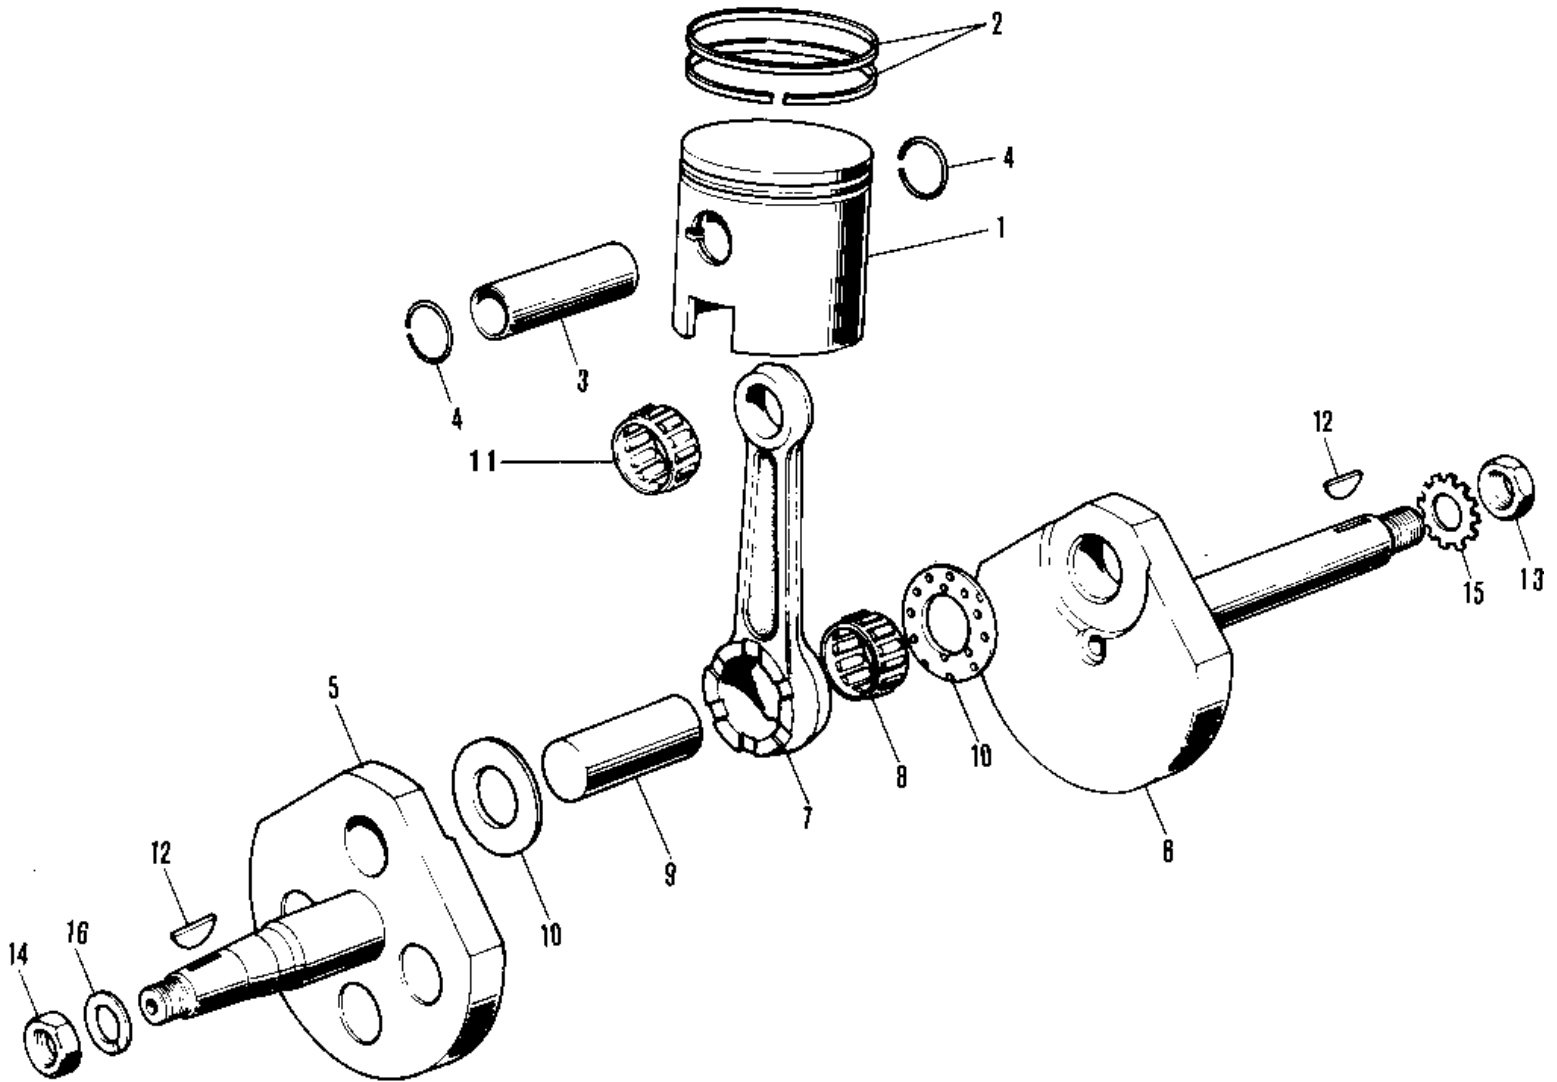

1976 KV75-A5 PARTS DIAGRAM

CRANKSHAFT/PISTON ('76-'80)

1976 KV75-A5 PARTS LIST

CRANKSHAFT/PISTON ('76-'80)

ITEM NAME	PART NUMBER	QUANTITY
PISTON,STD (Ref # 1)	13001-047	
PISTON,0.020' O.S (Ref # 1)	13029-047	
PISTON,0.040' O.S (Ref # 1)	13027-027	
RING SET,STD (Ref # 2)	13008-029	
RING SET,0.020' O.S (Ref # 2)	13025-034	
RING SET,0.040' O.S (Ref # 2)	13024-037	
PIN-PISTON (Ref # 3)	13002-019	
CIRCLIP PISTON PIN (Ref # 4)	92036-007	
CRANK - CONROD ASSY (Ref # 5 10)	13036-030	
CRANKSHAFT L.H (Ref # 5)	13037-043	
CRANKSHAFT R.H (Ref # 6)	13038-039	
CONNECTING ROD SET (Ref # 7 10)	13044-015	
NEEDLE BEARING-BG END (Ref # 8)	13034-002	
CRANK PIN (Ref # 9)	13035-024	
WASHER-SIDE (Ref # 10)	92026-002	
BRG N72KTV030 (Ref # 11)	13033-028	
WOODRUFF KEY (Ref # 12)	92038-001	
NUT,12MM (Ref # 13)	92016-024	
NUT,10MM (Ref # 14)	314B1000	
WASHER LOCK 12MM (Ref # 15)	464H1200	
WASHER SPRING 10MM (Ref # 16)	461F1000	