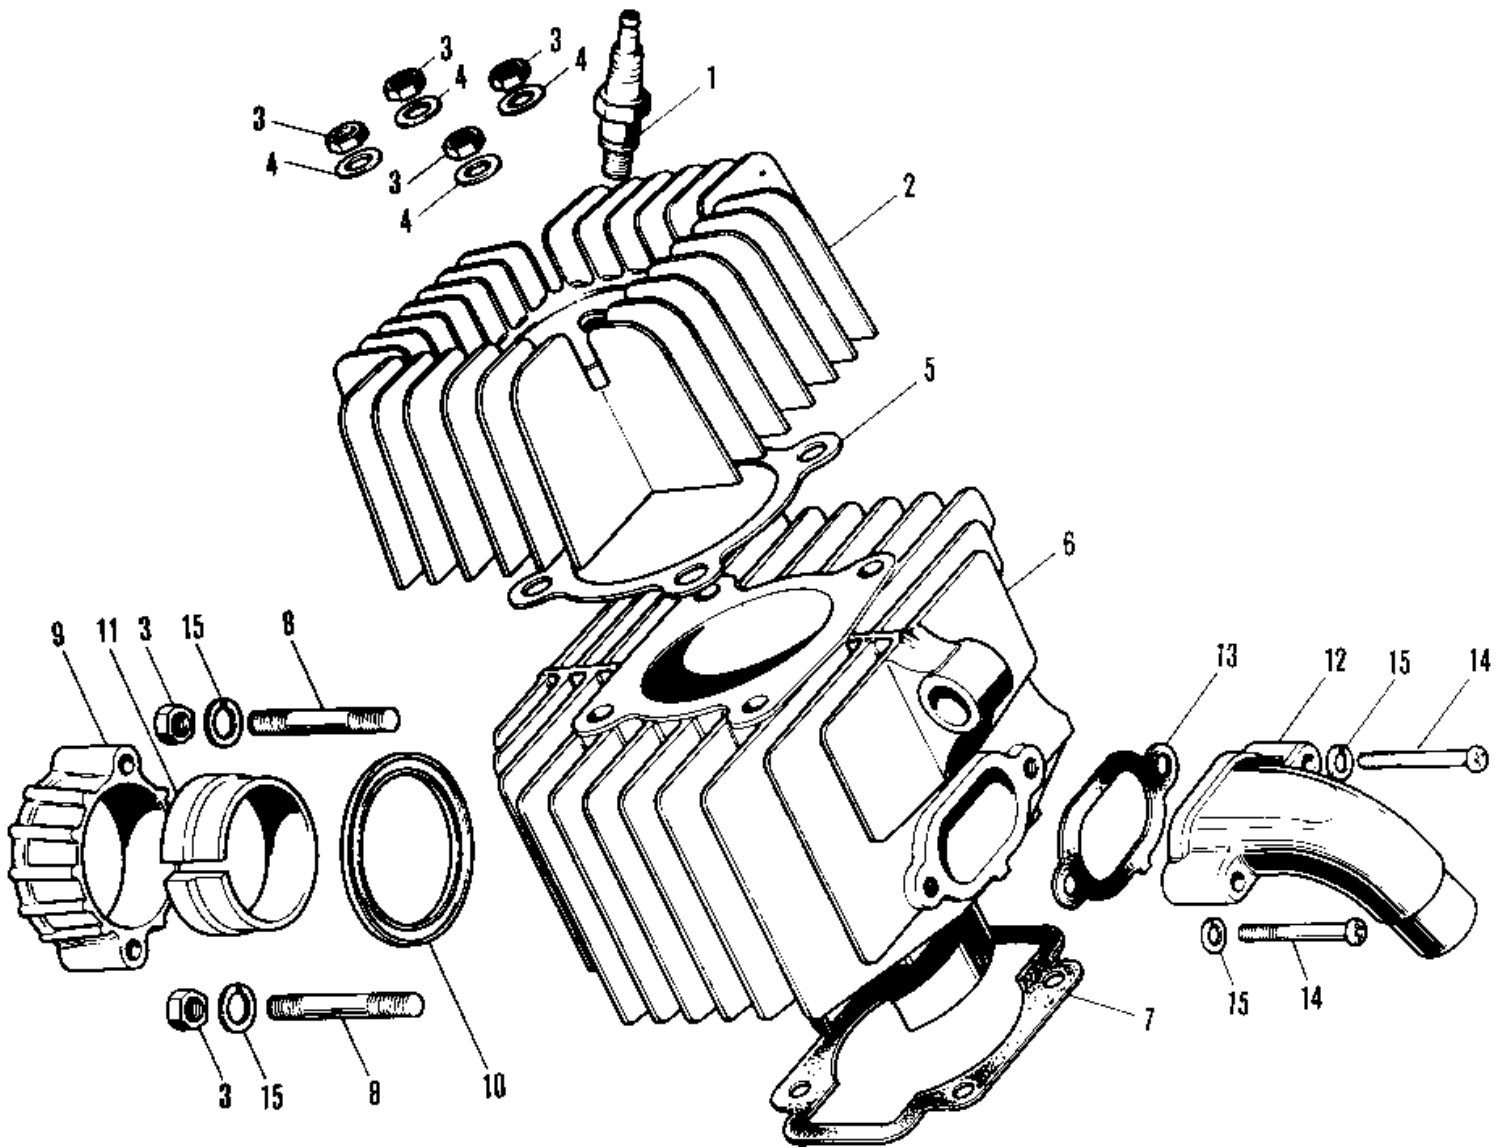

1980 KV75 PARTS DIAGRAM

CYLINDER HEAD/CYLINDER (76-'80)

1980 KV75 PARTS LIST

CYLINDER HEAD/CYLINDER ('76-'80)

ITEM NAME	PART NUMBER	QUANTITY
SPARK PLUG B7HS (Ref # 1)	B7HS	1
CYLINDER HEAD (Ref # 2)	11001-014	1
NUT 6MM (Ref # 3)	311B0600	6
WASHER PLAIN 6MM (Ref # 4)	411B0600	4
GASKET-CYLINDER HEAD (Ref # 5)	11004-014	1
CYLINDER (Ref # 6)	11005-078	1
GASKET-CYCLINDER BASE (Ref # 7)	11009-008	1
STUD,6X30 (Ref # 8)	172G0630	2
HOLDER,EX PIPE,BLACK (Ref # 9)	18069-035-21	1
GASKET,EXHAUST PIPE H (Ref # 10)	11009-1866	1
INSERT-EXHAUST HOLDER (Ref # 11)	18070-005	1
INLET PIPE (Ref # 12)	11015-023	1
GASKET-INLET PIPE (Ref # 13)	11017-003	1
SCREW PAN HEAD 6X25 (Ref # 14)	220B0625	2
WASHER SPRING 6MM (Ref # 15)	461F0600	4