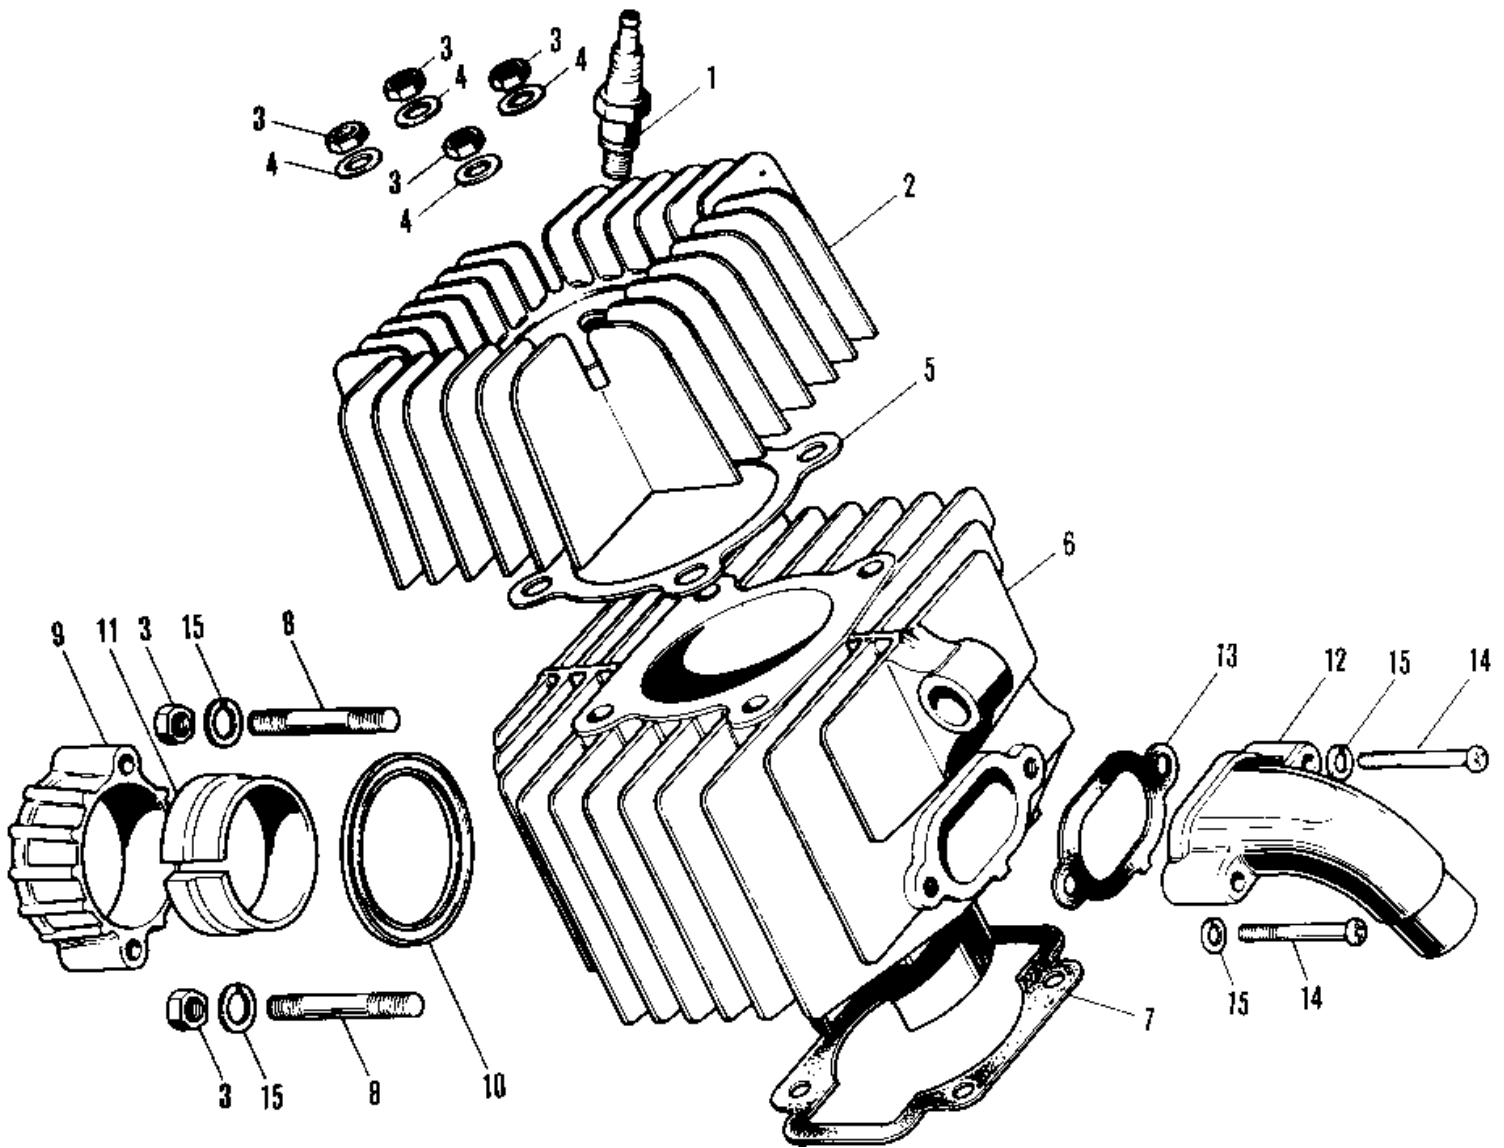

# 1980 KV75 PARTS DIAGRAM

CYLINDER HEAD/CYLINDER (76-'80)

# 1980 KV75 PARTS LIST

CYLINDER HEAD/CYLINDER ('76-'80)

ITEM NAME	PART NUMBER	QUANTITY
SPARK PLUG B7HS (Ref # 1)	B7HS	1
CYLINDER HEAD (Ref # 2)	11001-014	1
NUT 6MM (Ref # 3)	311B0600	6
WASHER PLAIN 6MM (Ref # 4)	411B0600	4
GASKET-CYLINDER HEAD (Ref # 5)	11004-014	1
CYLINDER (Ref # 6)	11005-078	1
GASKET-CYCLINDER BASE (Ref # 7)	11009-008	1
STUD,6X30 (Ref # 8)	172G0630	2
HOLDER,EX PIPE,BLACK (Ref # 9)	18069-035-21	1
GASKET,EXHAUST PIPE H (Ref # 10)	11009-1866	1
INSERT-EXHAUST HOLDER (Ref # 11)	18070-005	1
INLET PIPE (Ref # 12)	11015-023	1
GASKET-INLET PIPE (Ref # 13)	11017-003	1
SCREW PAN HEAD 6X25 (Ref # 14)	220B0625	2
WASHER SPRING 6MM (Ref # 15)	461F0600	4