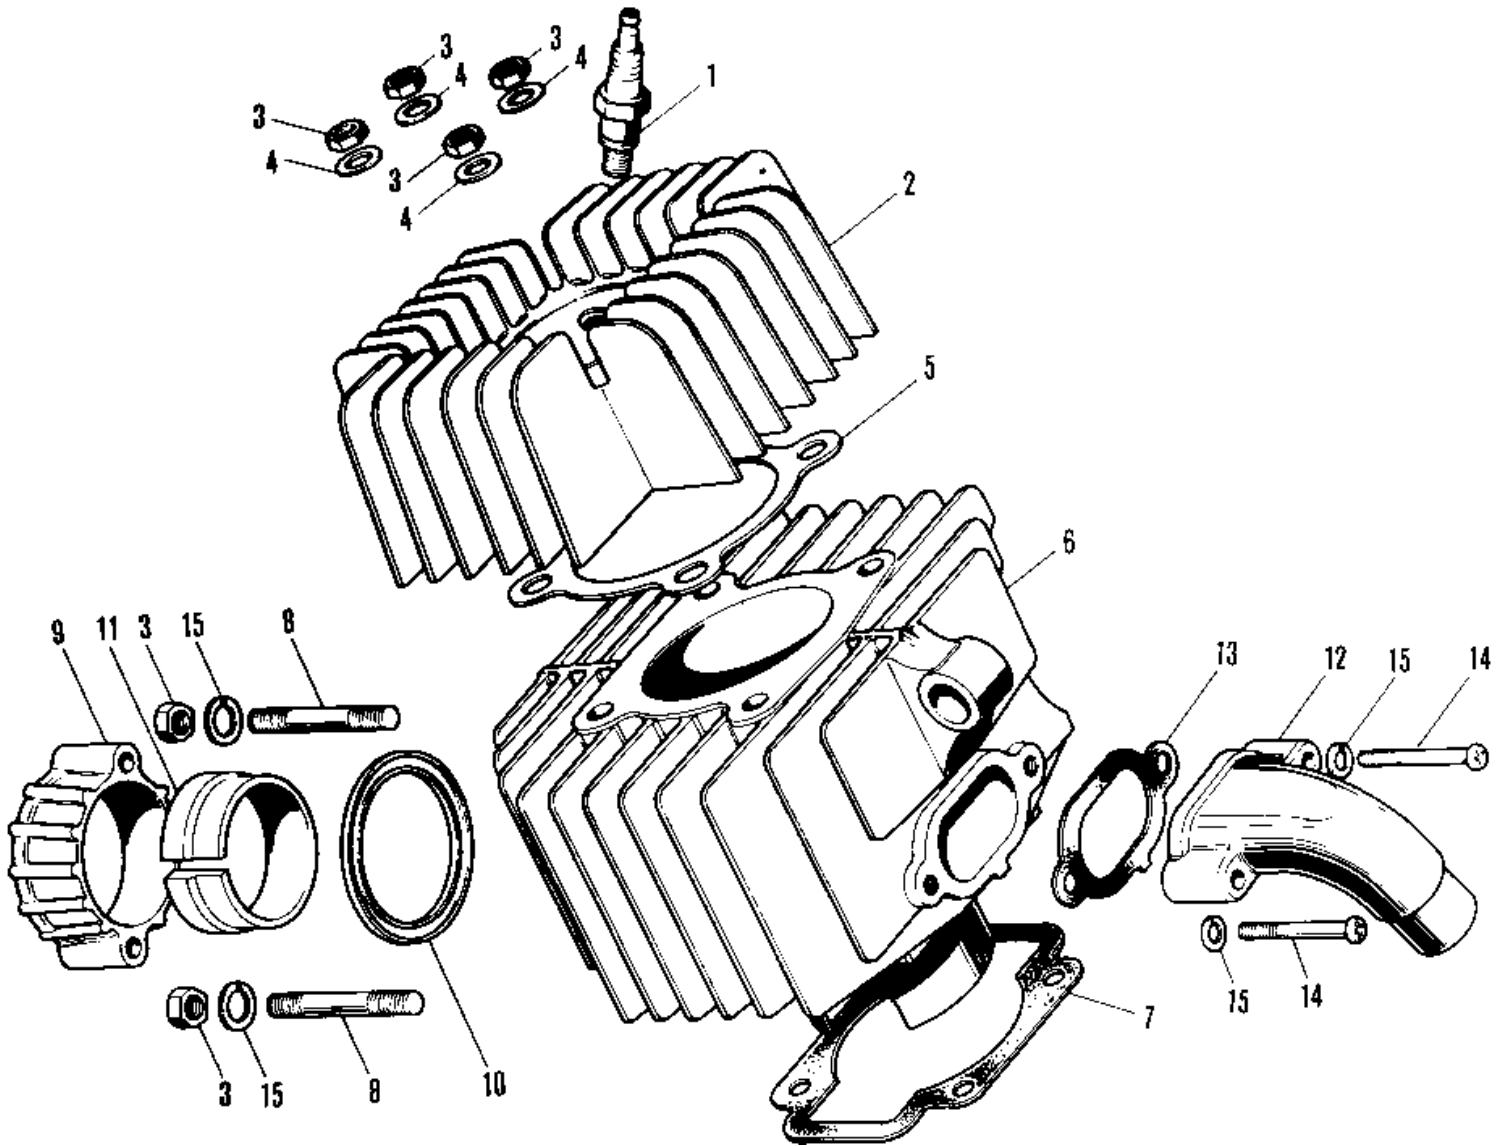

# 1979 KV75-A8 PARTS DIAGRAM

CYLINDER HEAD/CYLINDER ('76-'80)

## 1979 KV75-A8 PARTS LIST

CYLINDER HEAD/CYLINDER ('76-'80)

ITEM NAME	PART NUMBER	QUANTITY
SPARK PLUG B7HS (Ref # 1)	B7HS	1
CYLINDER HEAD (Ref # 2)	11001-014	1
NUT 6MM (Ref # 3)	311B0600	6
WASHER PLAIN 6MM (Ref # 4)	411B0600	4
GASKET-CYLINDER HEAD (Ref # 5)	11004-014	1
CYLINDER (Ref # 6)	11005-078	1
GASKET-CYCLINDER BASE (Ref # 7)	11009-008	1
STUD,6X30 (Ref # 8)	172G0630	2
HOLDER,EX PIPE,BLACK (Ref # 9)	18069-035-21	1
GASKET,EXHAUST PIPE H (Ref # 10)	11009-1866	1
INSERT-EXHAUST HOLDER (Ref # 11)	18070-005	1
INLET PIPE (Ref # 12)	11015-023	1
GASKET-INLET PIPE (Ref # 13)	11017-003	1
SCREW PAN HEAD 6X25 (Ref # 14)	220B0625	2
WASHER SPRING 6MM (Ref # 15)	461F0600	4