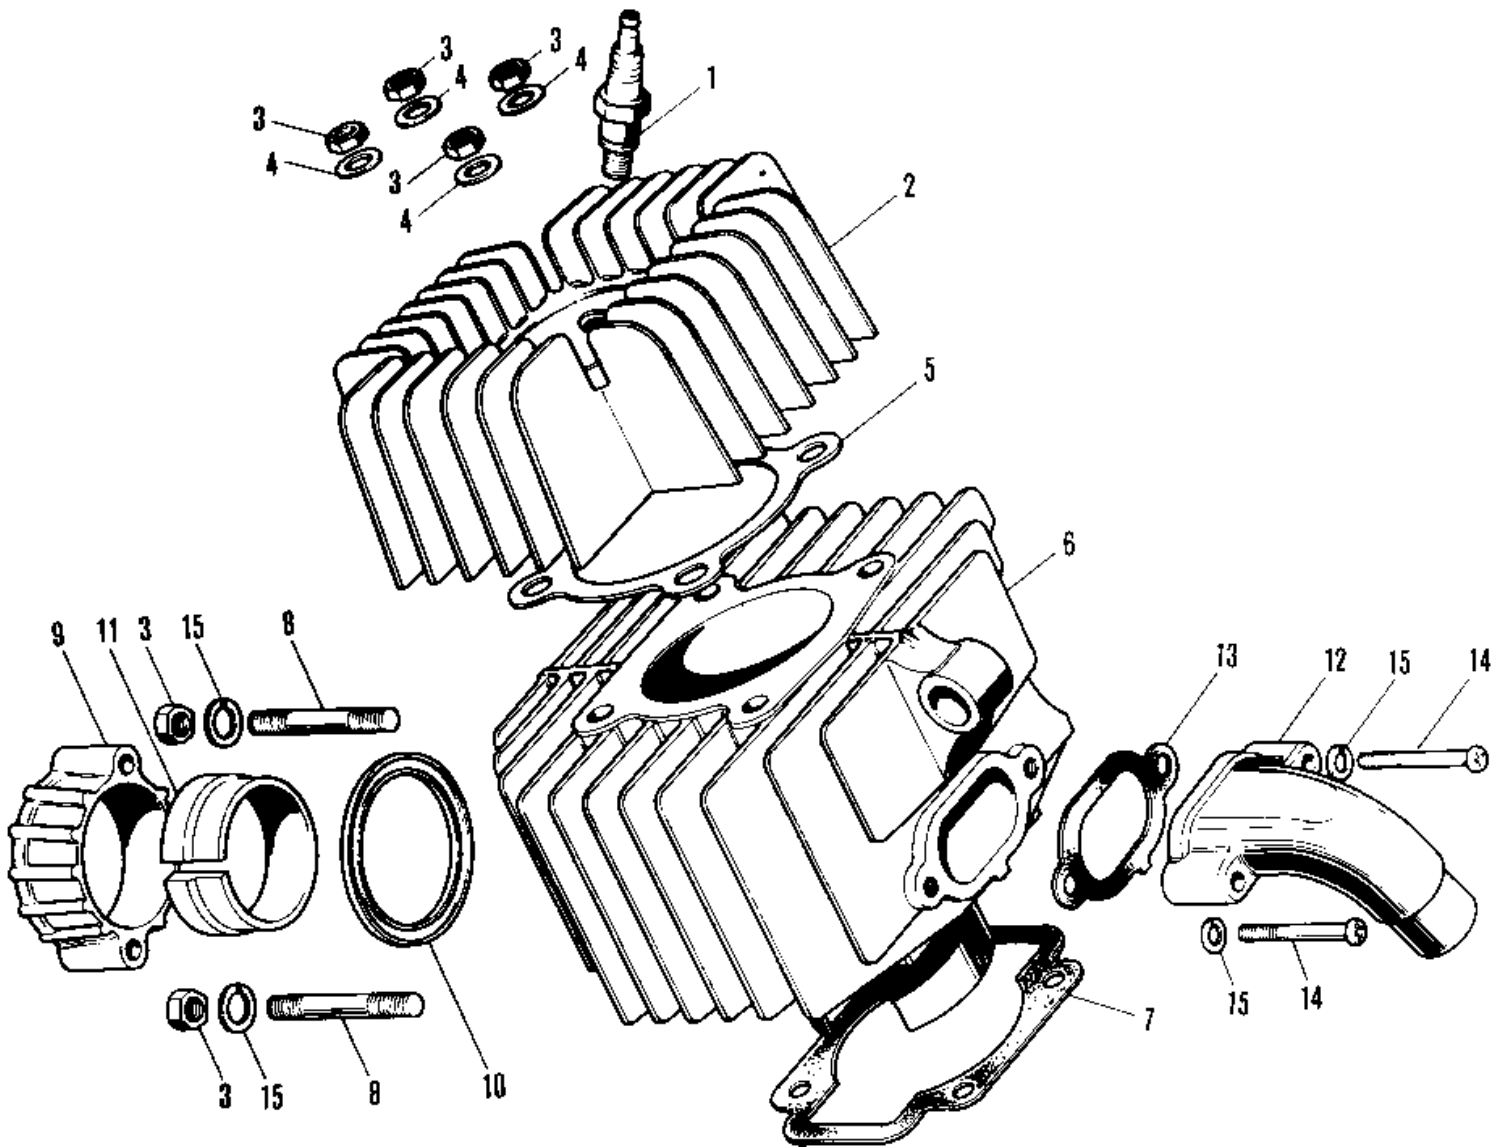

1979 KV75-A8

PARTS DIAGRAM

CYLINDER HEAD/CYLINDER ('76-'80)

1979 KV75-A8

PARTS LIST

CYLINDER HEAD/CYLINDER ('76-'80)

ITEM NAME	PART NUMBER	QUANTITY
SPARK PLUG B7HS (Ref # 1)	B7HS	1
CYLINDER HEAD (Ref # 2)	11001-014	1
NUT 6MM (Ref # 3)	311B0600	6
WASHER PLAIN 6MM (Ref # 4)	411B0600	4
GASKET-CYLINDER HEAD (Ref # 5)	11004-014	1
CYLINDER (Ref # 6)	11005-078	1
GASKET-CYCLINDER BASE (Ref # 7)	11009-008	1
STUD,6X30 (Ref # 8)	172G0630	2
HOLDER,EX PIPE,BLACK (Ref # 9)	18069-035-21	1
GASKET,EXHAUST PIPE H (Ref # 10)	11009-1866	1
INSERT-EXHAUST HOLDER (Ref # 11)	18070-005	1
INLET PIPE (Ref # 12)	11015-023	1
GASKET-INLET PIPE (Ref # 13)	11017-003	1
SCREW PAN HEAD 6X25 (Ref # 14)	220B0625	2
WASHER SPRING 6MM (Ref # 15)	461F0600	4