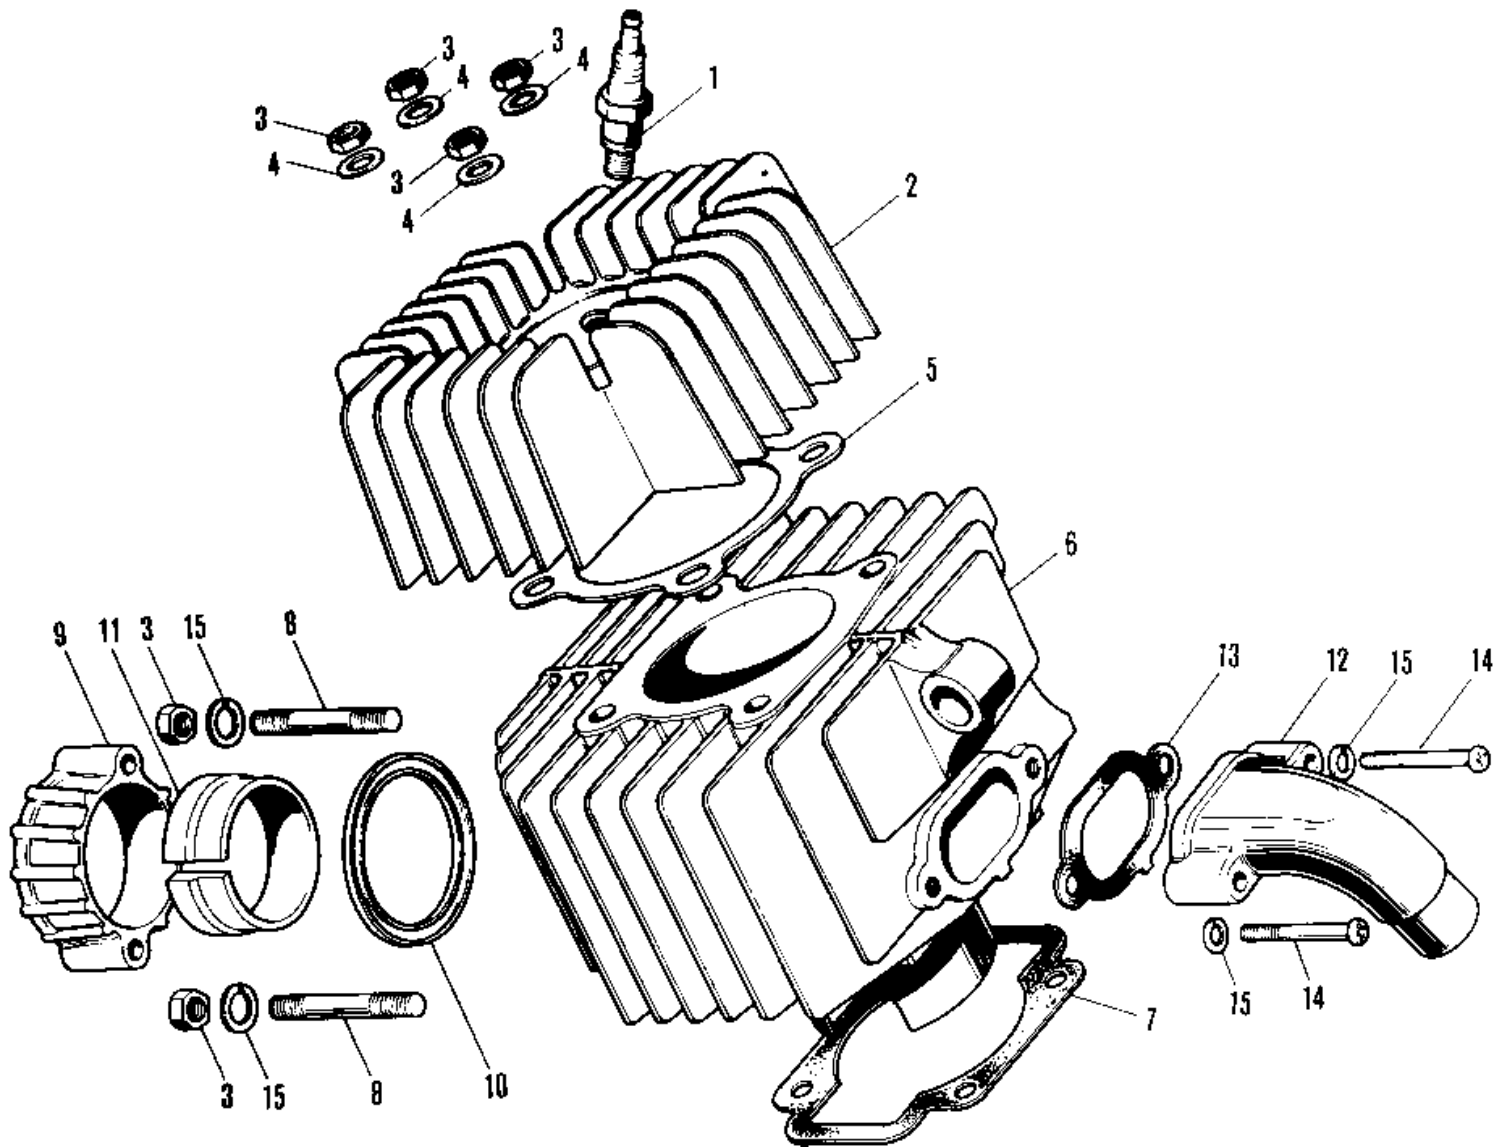

## 1979 KV75-A8 PARTS DIAGRAM

CYLINDER HEAD/CYLINDER ('76-'80)

## 1979 KV75-A8 PARTS LIST

CYLINDER HEAD/CYLINDER ('76-'80)

ITEM NAME	PART NUMBER	QUANTITY
SPARK PLUG B7HS (Ref # 1)	B7HS	1
CYLINDER HEAD (Ref # 2)	11001-014	1
NUT 6MM (Ref # 3)	311B0600	1
WASHER PLAIN 6MM (Ref # 4)	411B0600	1
GASKET-CYLINDER HEAD (Ref # 5)	11004-014	1
CYLINDER (Ref # 6)	11005-078	1
GASKET-CYLINDER BASE (Ref # 7)	11009-008	1
STUD,6X30 (Ref # 8)	172G0630	1
HOLDER,EX PIPE,BLACK (Ref # 9)	18069-035-21	1
GASKET,EXHAUST PIPE H (Ref # 10)	11009-1866	1
INSERT-EXHAUST HOLDER (Ref # 11)	18070-005	1
INLET PIPE (Ref # 12)	11015-023	1
GASKET-INLET PIPE (Ref # 13)	11017-003	1
SCREW PAN HEAD 6X25 (Ref # 14)	220B0625	1
WASHER SPRING 6MM (Ref # 15)	461F0600	1