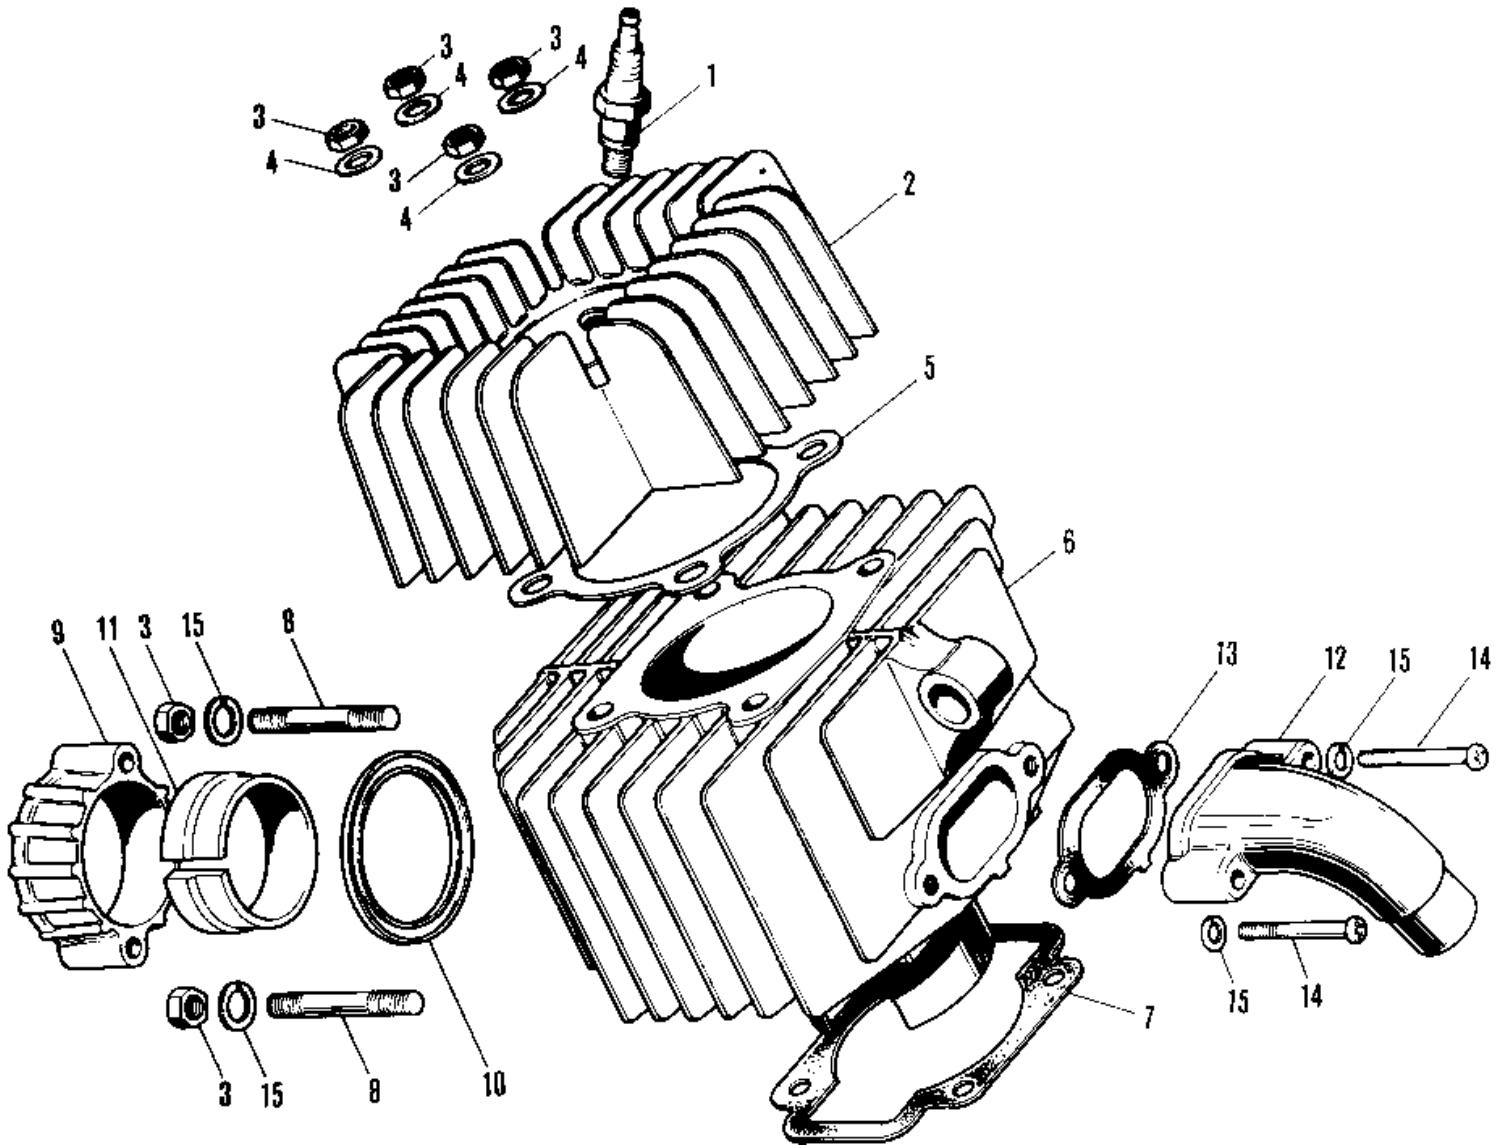

1978 KV75-A7 PARTS DIAGRAM

CYLINDER HEAD/CYLINDER ('76-'80)

1978 KV75-A7 PARTS LIST

CYLINDER HEAD/CYLINDER ('76-'80)

ITEM NAME	PART NUMBER	QUANTITY
SPARK PLUG B7HS (Ref # 1)	B7HS	1
CYLINDER HEAD (Ref # 2)	11001-014	1
NUT 6MM (Ref # 3)	311B0600	6
WASHER PLAIN 6MM (Ref # 4)	411B0600	4
GASKET-CYLINDER HEAD (Ref # 5)	11004-014	1
CYLINDER (Ref # 6)	11005-078	1
GASKET-CYCLINDER BASE (Ref # 7)	11009-008	1
STUD,6X30 (Ref # 8)	172G0630	2
HOLDER,EX PIPE,BLACK (Ref # 9)	18069-035-21	1
GASKET,EXHAUST PIPE H (Ref # 10)	11009-1866	1
INSERT-EXHAUST HOLDER (Ref # 11)	18070-005	1
INLET PIPE (Ref # 12)	11015-023	1
GASKET-INLET PIPE (Ref # 13)	11017-003	1
SCREW PAN HEAD 6X25 (Ref # 14)	220B0625	2
WASHER SPRING 6MM (Ref # 15)	461F0600	4