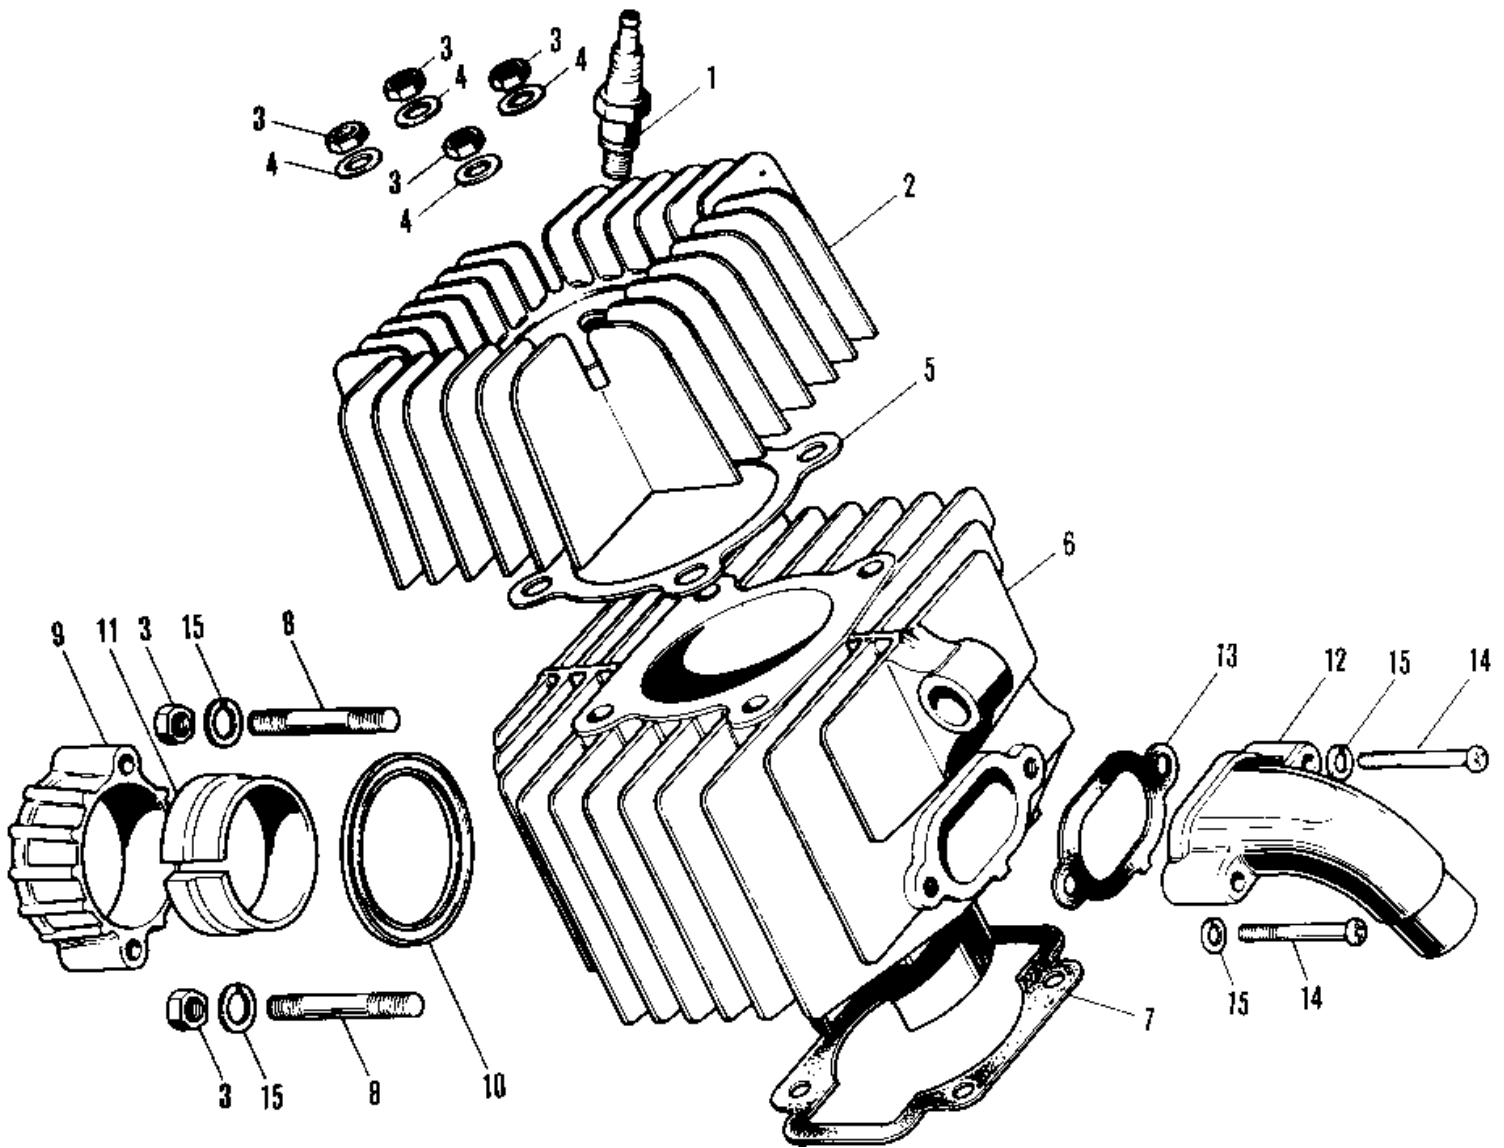

1977 KV75-A6 PARTS DIAGRAM

CYLINDER HEAD/CYLINDER ('76-'80)

1977 KV75-A6 PARTS LIST

CYLINDER HEAD/CYLINDER ('76-'80)

ITEM NAME	PART NUMBER	QUANTITY
SPARK PLUG B7HS (Ref # 1)	B7HS	
CYLINDER HEAD (Ref # 2)	11001-014	
NUT 6MM (Ref # 3)	311B0600	
WASHER PLAIN 6MM (Ref # 4)	411B0600	
GASKET-CYLINDER HEAD (Ref # 5)	11004-014	
CYLINDER (Ref # 6)	11005-078	
GASKET-CYCLINDER BASE (Ref # 7)	11009-008	
STUD,6X30 (Ref # 8)	172G0630	
HOLDER,EX PIPE,BLACK (Ref # 9)	18069-035-21	
GASKET,EXHAUST PIPE H (Ref # 10)	11009-1866	
INSERT-EXHAUST HOLDER (Ref # 11)	18070-005	
INLET PIPE (Ref # 12)	11015-023	
GASKET-INLET PIPE (Ref # 13)	11017-003	
SCREW PAN HEAD 6X25 (Ref # 14)	220B0625	
WASHER SPRING 6MM (Ref # 15)	461F0600	